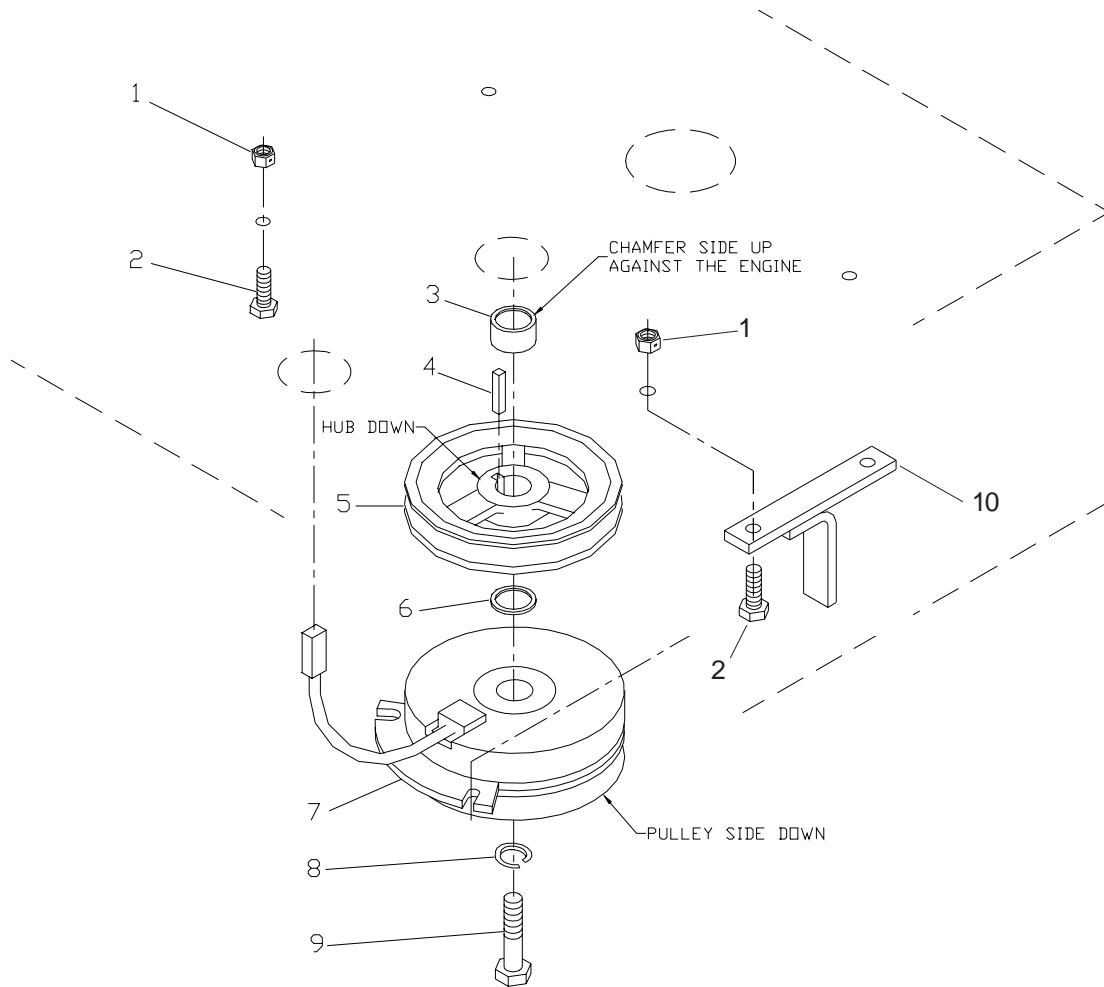

ENGINE ASSEMBLY

ITEM	PART NO.	QTY.	DESCRIPTION
1	539990184	4	NUT 5/16C CENTERLOCK
2	539990669	4	HCS 5/16C X 1 3/4
3	539101720	1	SPACER
4	539101995	1	KEY 1/4 SQ. X 1 1/8
5	539103259	1	PULLEY
6	539102050	1	10GA. MACHINERY BUSHING
7	539103245	1	ELECTRIC CLUTCH
8	539990247	1	7/16 LOCKWASHER
9	539991120	1	HCS 7/16F X 2 1/2
10	539106819	1	CLUTCH TIE DOWN