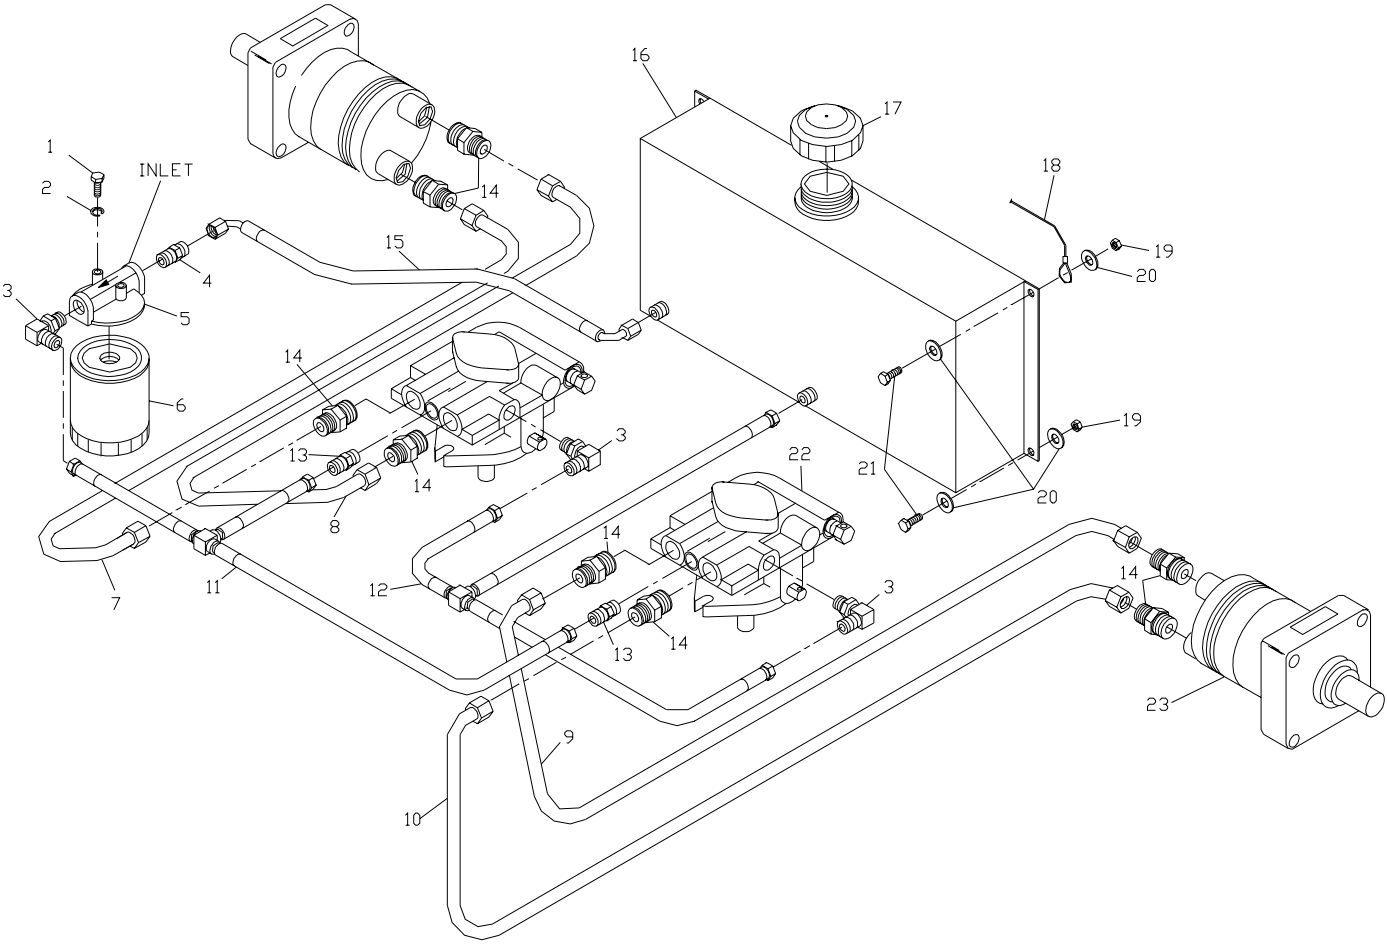

NOTE: ALL FASTENERS ARE GRADE 5 UNLESS OTHERWISE SPECIFIED.

HYDRAULIC ASSEMBLY

HYDRAULIC ASSEMBLY

ITEM	PART NO.	QTY.	DESCRIPTION
1.	539990072	2	HCS 1/4C X 5/8
2.	539990052	2	1/4" LOCKWASHER
3.	539101238	3	F6801-6-6-0 90 DEG. ELBOW
4.	539103316	1	F6400-6-6-0 STRAIGHT FITTING
5.	539101165	1	FILTER HEAD
6.	539102606	1	FILTER
7.	539103318	1	RIGHT OUTSIDE TUBE
8.	539103319	1	RIGHT INSIDE TUBE
9.	539103320	1	LEFT INSIDE TUBE
10.	539103321	1	LEFT OUTSIDE TUBE
11.	539103314	1	SUCTION TEE ASSEMBLY
12.	539103315	1	RETURN TEE ASSEMBLY
13.	539101236	2	F6400-6-4-0 STRAIGHT FITTING
14.	539101237	8	F6400-8-8-0 STRAIGHT FITTING
15.	539103326	1	TANK HOSE
16.	539103336	1	TANK, HYDRAULIC
17.	539101202	1	HYDRAULIC CAP
18.	539103247	1	SEAT LANYARD
19.	539990761	4	NUT 1/4C CENTERLOCK
20.	539990598	8	WASHER 1/4 FLAT
21.	539990548	4	HCS 1/4C X 1
22.	539101111	2	PUMP
23.	539102705	2	WHEEL MOTOR
	539103664	1	SEAL KIT

ENGINE ASSEMBLY

ITEM	PART NO.	QTY.	DESCRIPTION
1	539990184	4	NUT 5/16C CENTERLOCK
2	539990669	4	HCS 5/16C X 1 3/4
3	539101720	1	SPACER
4	539101995	1	KEY 1/4 SQ. X 1 1/8
5	539103259	1	PULLEY
6	539102050	1	10GA. MACHINERY BUSHING
7	539103245	1	ELECTRIC CLUTCH
8	539990247	1	7/16 LOCKWASHER
9	539991120	1	HCS 7/16F X 2 1/2
10	539106819	1	CLUTCH TIE DOWN