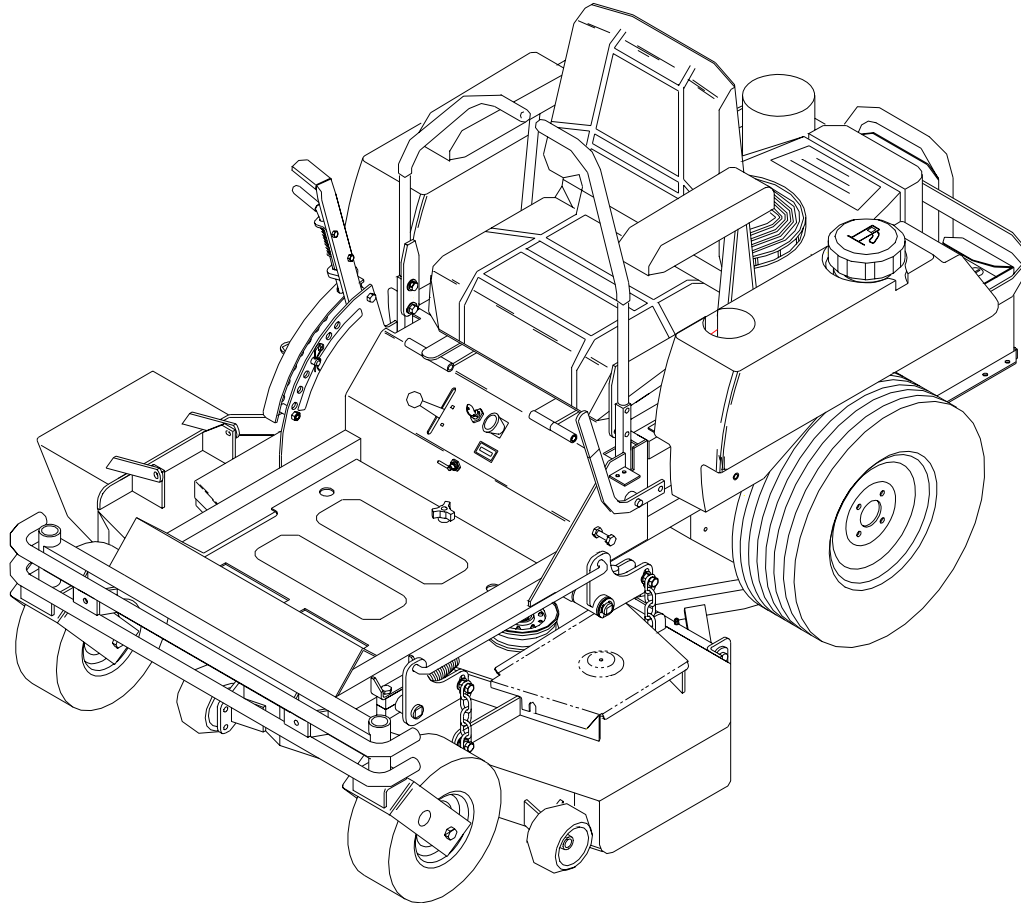

Husqvarna

Parts manual

Models:

968999157 / ZTHKH4818A
968999158 / ZTHKH4820A
968999168 / ZTHKW4818A
968999169 / ZTHKW4821A
968999170 / ZTHQL4218A
968999172 / ZTHQL4221A

CONTENTS

SECTION PAGE	
HYDRAULIC ASSEMBLY	4 & 5
DECK LIFT ASSEMBLY	6 & 7
FRAME ASSEMBLY	8 & 9
SEAT ASSEMBLY	10
ENGINE ASSEMBLY	11
MOTION CONTROL ASSEMBLY	12 & 13
PARK BRAKE ASSEMBLY	14 & 15
48" DECK ASSEMBLY	16 & 17
42" DECK ASSEMBLY	18 & 19
WIRING ASSEMBLIES	20 & 21
DECAL ASSEMBLY	22

NOTE: ALL FASTENERS ARE GRADE 5 UNLESS OTHERWISE SPECIFIED.

HYDRAULIC ASSEMBLY

HYDRAULIC ASSEMBLY

ITEM	PART NO.	QTY.	DESCRIPTION
1.	539990072	2	HCS 1/4C X 5/8
2.	539990052	2	1/4" LOCKWASHER
3.	539101238	3	F6801-6-6-0 90 DEG. ELBOW
4.	539103316	1	F6400-6-6-0 STRAIGHT FITTING
5.	539101165	1	FILTER HEAD
6.	539102606	1	FILTER
7.	539103318	1	RIGHT OUTSIDE TUBE
8.	539103319	1	RIGHT INSIDE TUBE
9.	539103320	1	LEFT INSIDE TUBE
10.	539103321	1	LEFT OUTSIDE TUBE
11.	539103314	1	SUCTION TEE ASSEMBLY
12.	539103315	1	RETURN TEE ASSEMBLY
13.	539101236	2	F6400-6-4-0 STRAIGHT FITTING
14.	539101237	8	F6400-8-8-0 STRAIGHT FITTING
15.	539103326	1	TANK HOSE
16.	539103336	1	TANK, HYDRAULIC
17.	539101202	1	HYDRAULIC CAP
18.	539103247	1	SEAT LANYARD
19.	539990761	4	NUT 1/4C CENTERLOCK
20.	539990598	8	WASHER 1/4 FLAT
21.	539990548	4	HCS 1/4C X 1
22.	539101111	2	PUMP
23.	539102705	2	WHEEL MOTOR
	539103664	1	SEAL KIT