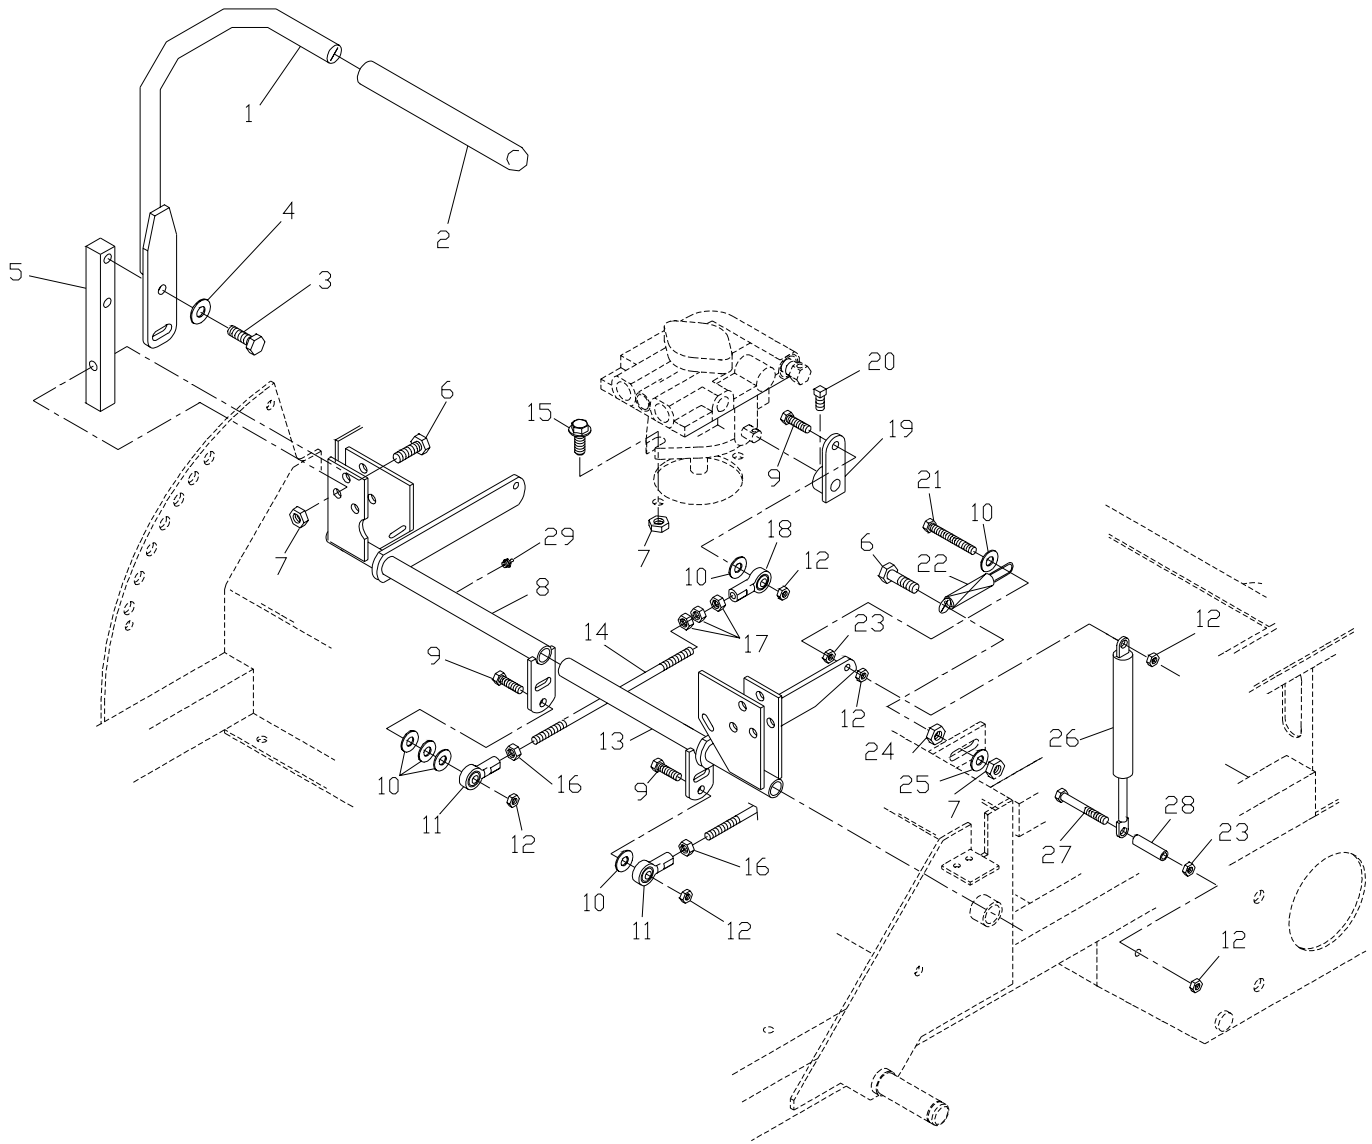

ENGINE ASSEMBLY

ITEM	PART NO.	QTY.	DESCRIPTION
1	539990184	4	NUT 5/16C CENTERLOCK
2	539990669	4	HCS 5/16C X 1 3/4
3	539101720	1	SPACER
4	539101995	1	KEY 1/4 SQ. X 1 1/8
5	539103259	1	PULLEY
6	539102050	1	10GA. MACHINERY BUSHING
7	539103245	1	ELECTRIC CLUTCH
8	539990247	1	7/16 LOCKWASHER
9	539991120	1	HCS 7/16F X 2 1/2
10	539106819	1	CLUTCH TIE DOWN

MOTION CONTROL ASSEMBLY

MOTION CONTROL ASSEMBLY

ITEM	PART NO.	QTY.	DESCRIPTION
1.	539104190..	2	CONTROL LEVER WLDMT
2.	539102592..	2	GRIP
3.	539990563..	4	HCS 3/8C X 1
4.	539102593..	4	3/8 DISC SPRING WASHER
5.	539102809..	2	CONTROLARM
6.	539990655..	8	HCS 3/8C X 1 1/2
7.	539990546..	10	NUT 3/8C CENTERLOCK
8.	539103248..	1	CONTROL WELDMENT, RIGHT
9.	539990627..	4	HCS 5/16C X 1 1/4
10.	539990692..	8	WASHER 5/16 FLAT
11.	539102591..	2	BALL JOINT, LEFT HANDED
12.	539990184..	10	NUT 5/16C CENTERLOCK
13.	539103249..	1	CONTROL WELDMENT, LEFT
14.	539103264..	2	PUMP CONTROL LINK
15.	539990582..	4	HCS 3/8C X 1 SERRATED HEAD
16.	539991073..	2	NUT 5/16F LEFTHAND
17.	539990223..	6	NUT 5/16F
18.	539102590..	2	BALL JOINT, RIGHTHAND
19.	539104382..	2	CONTROLARM, PUMP
20.	539102717..	2	5/16C X 5/8 SQ. HEAD
21.	539991055..	2	TAPBOLT 5/16C X 2 1/4
22.	539103297..	2	SPRING
23.	539990585..	4	5/16C WHIZ NUT
24.	539990613..	2	3/8C WHIZ NUT
25.	539990517..	2	WASHER 3/8 FLAT
26.	539102720..	2	DAMPENER
27.	539103468..	2	HCS 5/16C X 2 3/4 GRADE 8
28.	539100097..	2	SPACER
29.	539976998..	2	ZERK