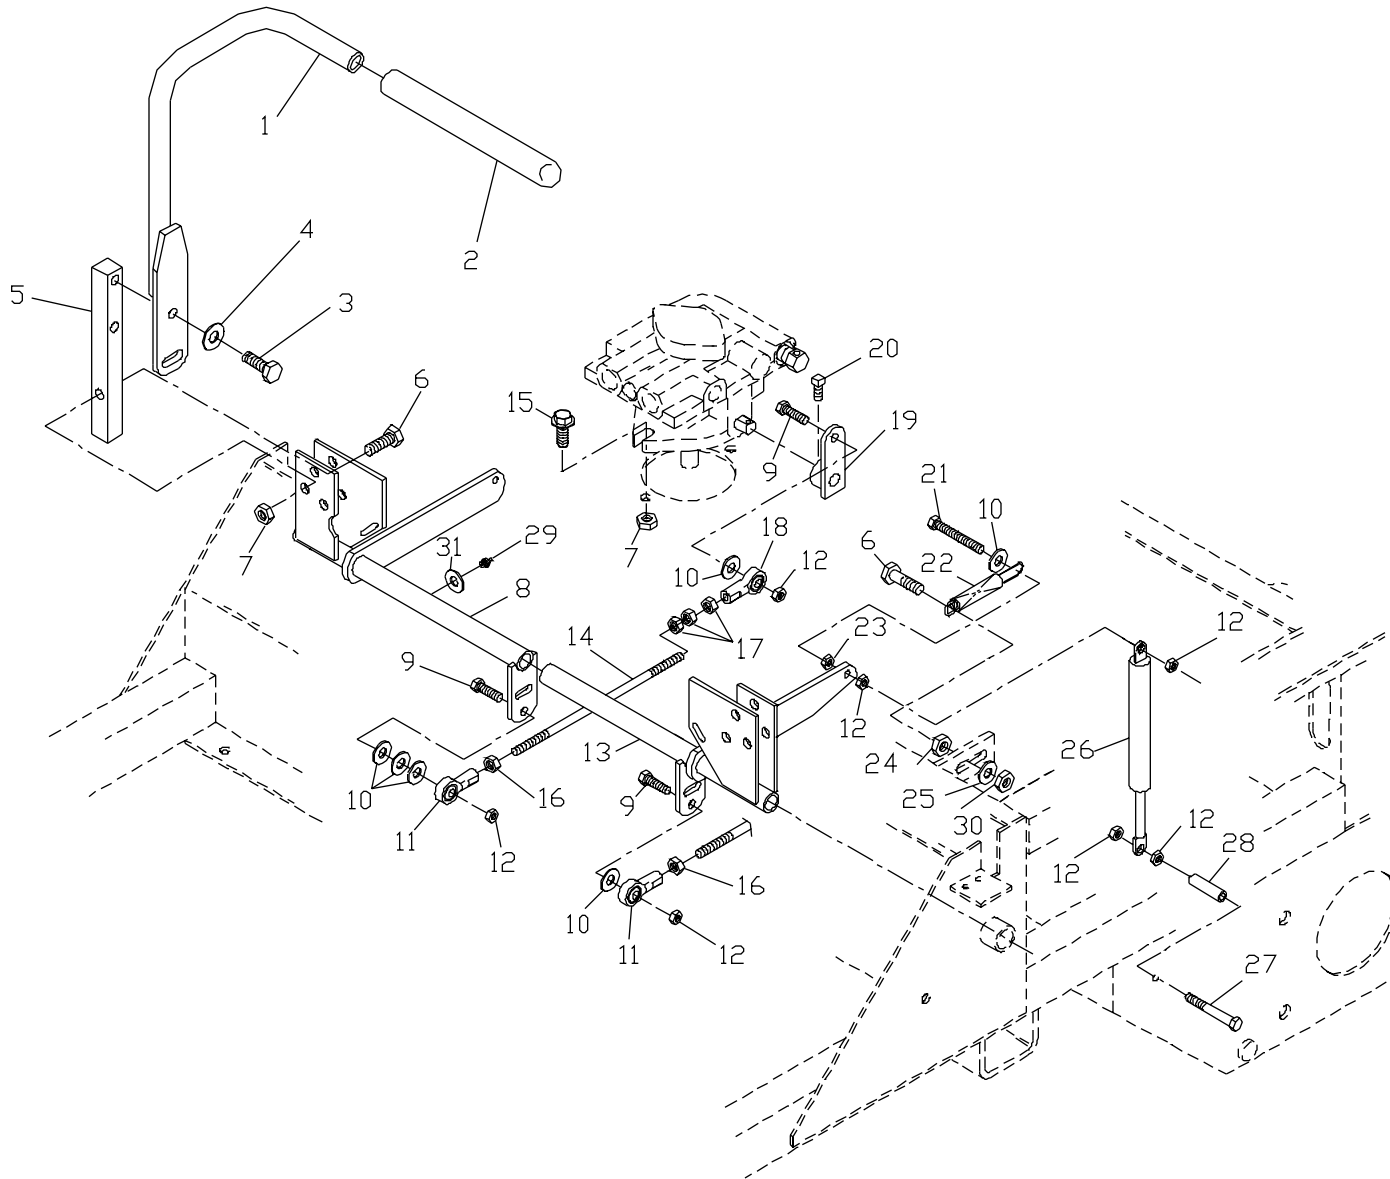

MOTION CONTROL ASSEMBLY

MOTION CONTROL ASSEMBLY

ITEM	PART NO.	QTY.	DESCRIPTION
1.	539104190	2	CONTROLLEVER WLDMT.
2.	539102592	2	GRIP
3.	539990563	4	HCS 3/8C X 1
4.	539102593	4	3/8 DISC SPRING WASHER
5.	539102809	2	CONTROL ARM
6.	539990655	8	HCS 3/8C X 1 1/2
7.	539990546	10	NUT 3/8C CENTERLOCK
8.	539103248	1	CONTROLWELDMENT, RIGHT
9.	539990627	4	HCS 5/16C X 1 1/4
10.	539990692	8	WASHER 5/16 FLAT
11.	539102591	2	BALL JOINT, LEFT HANDED
12.	539990184	12	NUT 5/16C CENTERLOCK
13.	539103249	1	CONTROLWELDMENT, LEFT
14.	539103264	2	PUMP CONTROL LINK
15.	539990582	4	HCS 3/8C X 1 SERRATED HEAD
16.	539991073	2	NUT 5/16F LEFTHAND
17.	539990223	6	NUT 5/16F
18.	539102590	2	BALL JOINT, RIGHTHAND
19.	539104382	2	CONTROL ARM, PUMP
20.	539105079	2	5/16C X 5/8 SQ. HEAD
21.	539991055	2	TAPBOLT 5/16C X 2 1/4
22.	539103297	2	SPRING
23.	539990585	2	5/16C WHIZ NUT
24.	539990613	2	3/8C WHIZ NUT
25.	539990517	2	WASHER 3/8 FLAT
26.	539102720	2	DAMPENER
27.	539103468	2	HCS 5/16C X 2 3/4 GRADE 8
28.	539100097	2	SPACER
29.	539976998	2	ZERK
30.	539976979	2	NUT 3/8C NYLOC
31.	539103547	2	WASHER