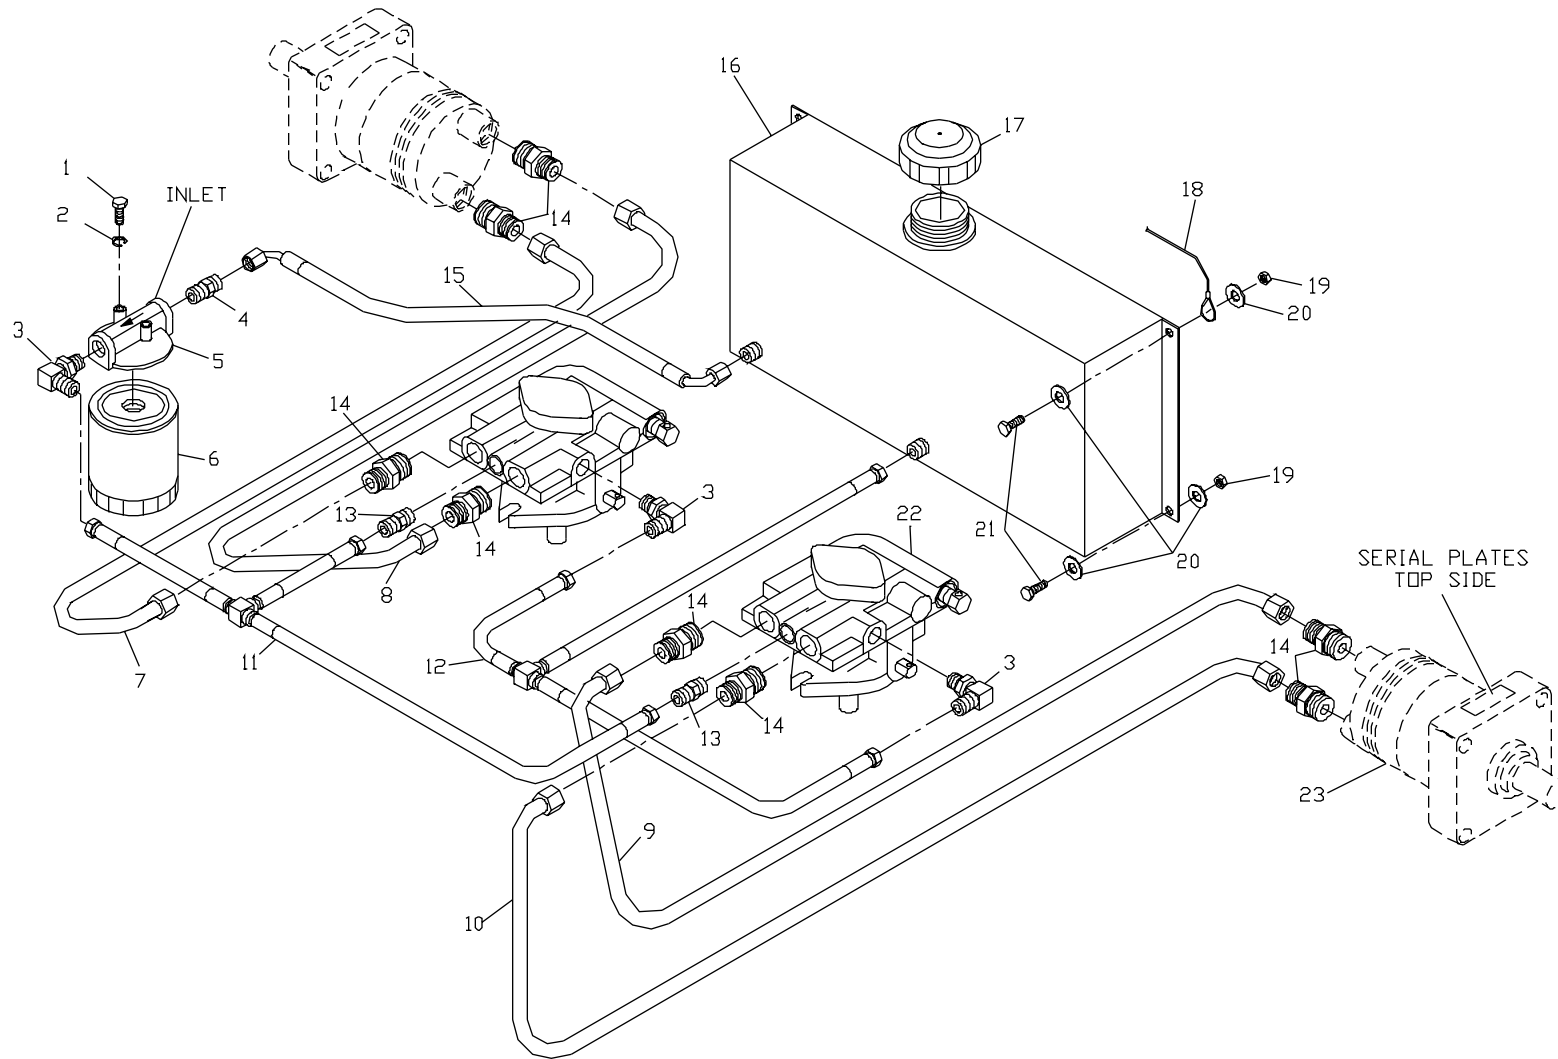

NOTE: ALL FASTENERS ARE GRADE 5 UNLESS OTHERWISE SPECIFIED.

HYDRAULIC ASSEMBLY

HYDRAULIC ASSEMBLY

ITEM	PART NO.	QTY.	DESCRIPTION
1.	539990072	2	HCS 1/4C X 5/8
2.	539990052	2	1/4" LOCKWASHER
3.	539101238	3	F6801-6-6-0 90 DEG. ELBOW
4.	539103316	1	F6400-6-6-0 STRAIGHT FITTING
5.	539101165	1	FILTER HEAD
6.	539102606	1	FILTER
7.	539103318	1	RIGHT OUTSIDE TUBE
8.	539103319	1	RIGHT INSIDE TUBE
9.	539103320	1	LEFT INSIDE TUBE
10.	539103321	1	LEFT OUTSIDE TUBE
11.	539103314	1	SUCTION TEE ASSEMBLY
12.	539103315	1	RETURN TEE ASSEMBLY
13.	539101236	2	F6400-6-4-0 STRAIGHT FITTING
14.	539101237	8	F6400-8-8-0 STRAIGHT FITTING
15.	539103326	1	TANK HOSE
16.	539103336	1	TANK, HYDRAULIC
17.	539101202	1	HYDRAULIC CAP
18.	539103247	1	SEAT LANYARD
19.	539990761	4	NUT 1/4C CENTERLOCK
20.	539990598	8	WASHER 1/4 FLAT
21.	539990548	4	HCS 1/4C X 1
22.	539101111	2	PUMP
23.	539102705	2	WHEEL MOTOR

ENGINE ASSEMBLY

ENGINE ASSEMBLY

ITEM	PART NO.	QTY.	DESCRIPTION
1.	539990184	4	NUT 5/16C CENTERLOCK
2.	539990669	4	HCS 5/16C X 1 3/4
3.	539101720	1	SPACER
4.	539101995	1	KEY 1/4 SQ. X 1 1/8
5.	539103259	1	PULLEY
6.	539102050	1	10GA. MACHINERY BUSHING
7.	539103245	1	ELECTRIC CLUTCH
8.	539990247	1	7/16 LOCKWASHER
9.	539991120	1	HCS 7/16F X 2 1/2
10.	539103251	1	CLUTCH TIE DOWN