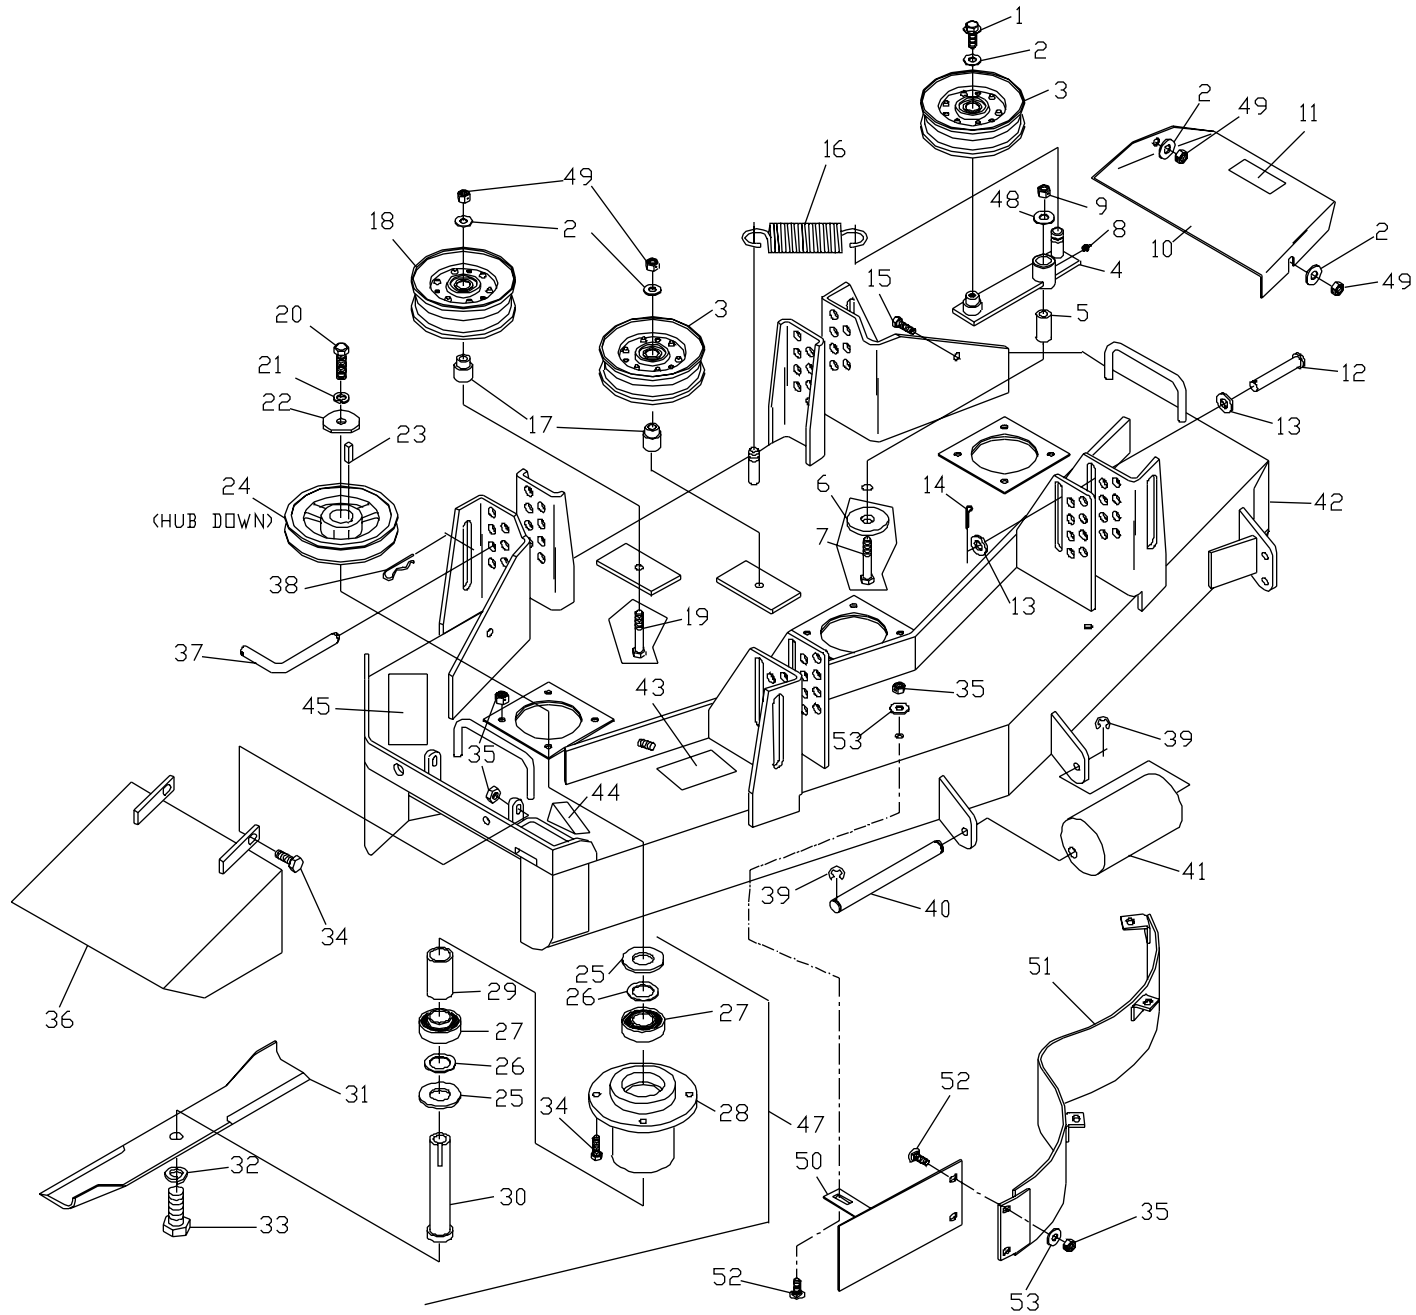

42 DECK ASSEMBLY

42 DECK ASSEMBLY

ITEM	PART NO.	QTY.	DESCRIPTION
1.	539990582	1	HCS 3/8C X 1 SERRATED HEAD
2.	539990517	7	WASHER 3/8 FLAT
3.	539103257	2	IDLER PULLEY
4.	539103230	1	IDLER ARM
5.	539103427	1	PIVOT BUSHING
6.	539102243	1	SUPPORT WASHER
7.	539103433	1	HCS 1/2C X 3 1/4
8.	539976998	1	ZERK
9.	539101331	1	NUT 1/2C NYLOC
10.	539104592	1	BELTSHIELD, RIGHT 42"
	539104593	1	BELTSHIELD, LEFT 42"
11.	539102892	2	DECAL, NO STEP
12.	539103434	2	CLEVIS PIN 1/2"DIA. X 3"
13.	539990250	4	SAE 1/2 WASHER
14.	539990365	2	1/8 X 3/4 COTTER PIN
15.	539990563	2	HCS 3/8C X 1
16.	539103256	1	SPRING
17.	539103295	2	IDLER BUSHING
18.	539103258	1	IDLER PULLEY(TALL)
19.	539990637	2	HCS 3/8C X 2 1/2
20.	539100141	3	HCS 7/16F X 1 1/2
21.	539990247	3	LOCKWASHER 7/16
22.	539106504	3	HEAVY WASHER
23.	539101995	3	KEY 1/4 SQ. X 1 1/8
24.	539103283	3	PULLEY
25.	539102675	2	MACHINERY BUSHING 10 GA.

ITEM	PART NO.	QTY.	DESCRIPTION
26.	539102244	2	MACHINERY BUSHING 18 GA.
27.	539102677	2	BEARING
28.	539102673	1	HOUSING
29.	539102676	1	SPACER
30.	539103290	1	SPINDLE
31.	539103274	3	14 7/8" BLADE
32.	539990333	3	LOCKWASHER 5/8
33.	539103299	3	HCS 5/8F X 1 1/4
34.	539990209	14	HCS 5/16C X 1
35.	539990184	14	NUT 5/16C CENTERLOCK
36.	539104546	1	DEFLECTOR CHUTE
37.	539103226	4	BENT ARM PIN
38.	539103339	4	#10 HAIRPIN
39.	539101949	2	1/2" E-RING
40.	539103437	1	AXLE, ROLLER
41.	539976828	1	ROLLER, LONG
42.	539104752	1	42 DECK W/DECALS
43.	539103334	2	DECAL, DECK HEIGHT
44.	539913010	1	DECAL, CPSC
45.	539100344	1	DECAL, DANGER
46.	539103240	1	42" DECK BELT(NOT SHOWN)
47.	539103298	3	COMPLETE HOUSING (ITEMS 25 THRU 30)
48.	539990550	1	WASHER 1/2 FLAT
49.	539990546	6	NUT 3/8C CENTERLOCK
50.	539105435	1	CENTER BAFFLE
51.	539105439	1	MAIN BAFFLE
52.	539990799	6	CARRIAGE BOLT
53.	539990692	6	5/16 FLAT WASHER