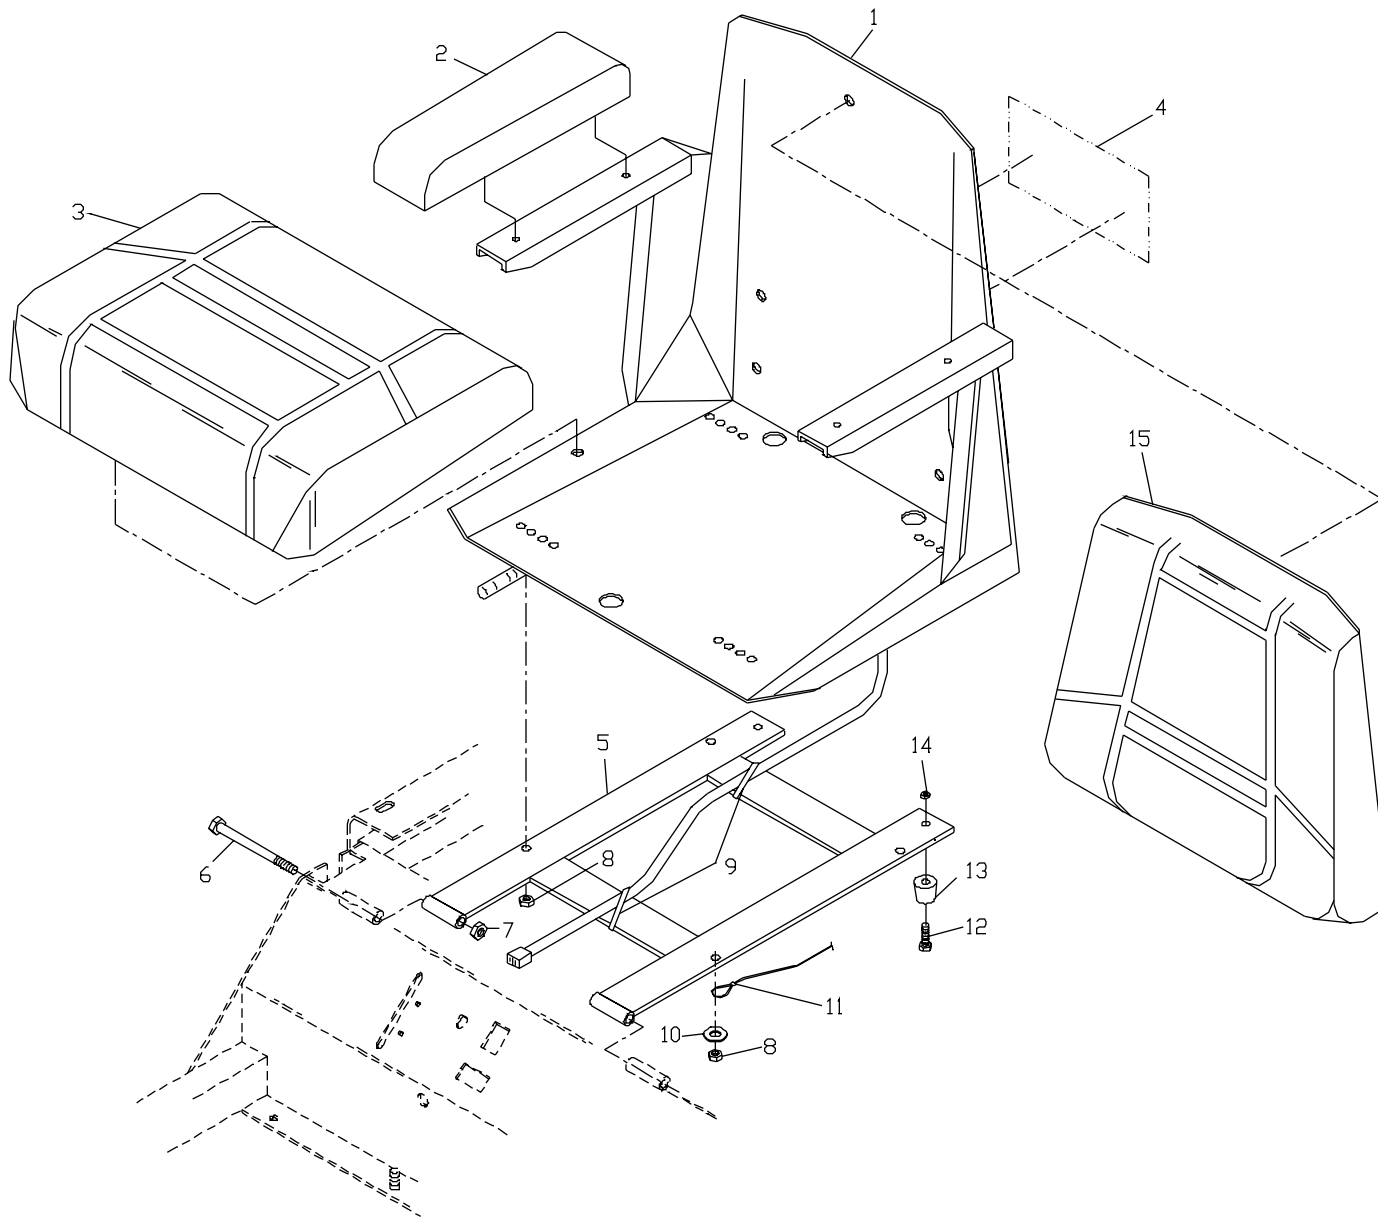

NOTE: ALL FASTENERS ARE GRADE 5 UNLESS OTHERWISE SPECIFIED.

HYDRAULIC ASSEMBLY

HYDRAULIC ASSEMBLY

ITEM	PART NO.	QTY.	DESCRIPTION
1.	539990072	2	HCS 1/4C X 5/8
2.	539990052	2	1/4" LOCKWASHER
3.	539101238	3	F6801-6-6-0 90 DEG. ELBOW
4.	539103316	1	F6400-6-6-0 STRAIGHT FITTING
5.	539101165	1	FILTER HEAD
6.	539102606	1	FILTER
7.	539103318	1	RIGHT OUTSIDE TUBE
8.	539103319	1	RIGHT INSIDE TUBE
9.	539103320	1	LEFT INSIDE TUBE
10.	539103321	1	LEFT OUTSIDE TUBE
11.	539103314	1	SUCTION TEE ASSEMBLY
12.	539103315	1	RETURN TEE ASSEMBLY
13.	539101236	2	F6400-6-4-0 STRAIGHT FITTING
14.	539101237	8	F6400-8-8-0 STRAIGHT FITTING
15.	539103326	1	TANK HOSE
16.	539103336	1	TANK, HYDRAULIC
17.	539101202	1	HYDRAULIC CAP
18.	539103247	1	SEAT LANYARD
19.	539990761	4	NUT 1/4C CENTERLOCK
20.	539990598	8	WASHER 1/4 FLAT
21.	539990548	4	HCS 1/4C X 1
22.	539101111	2	PUMP
23.	539102705	2	WHEEL MOTOR

SEAT ASSEMBLY

SEAT ASSEMBLY

ITEM	PART NO.	QTY.	DESCRIPTION
1.	539104584	1	COMPLETE-SEAT
2.	539102844	2	ARM REST CUSHION
3.	539102539	1	SEAT CUSHION W/SWITCH
4.	539104789	1	DECAL, CROWN
5.	539103288	1	SEAT MOUNT
6.	539990591	2	HCS 3/8C X 4 1/2
7.	539990546	2	NUT 3/8C CENTERLOCK
8.	539990184	4	NUT 5/16C CENTERLOCK
9.	539976856	2	PLASTIC TIE
10.	539990692	1	5/16 FLAT WASHER
11.	539103247	1	SEAT LANYARD
12.	539102617	2	#10-24 X 1/2 SLOTTED SCREW
13.	539102794	2	SEAT BUMPER
14.	539976977	2	#10-24 NYLOC NUT
15.	539104565	1	SEAT BACK CUSHION
16.	539105294	1	SEAT RAILS(NOT SHOWN)