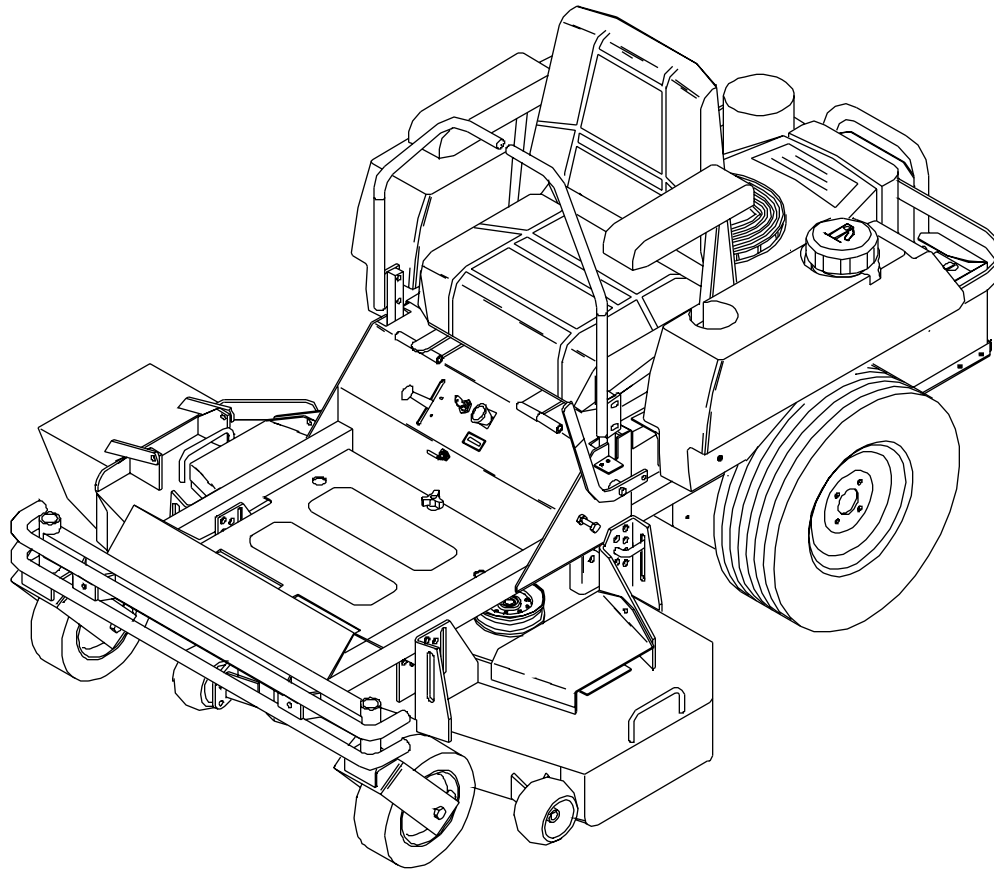

Husqvarna

Parts Manual for:

MODELS / I.D. : 968999167 / ZTHKW4218A

Husqvarna policy is to improve its products whenever it is possible and practical to do so. In an effort to keep pace with changes in technology, Husqvarna reserves the right to make changes or improvements at any time without incurring any obligation to make such changes on products previously manufactured.