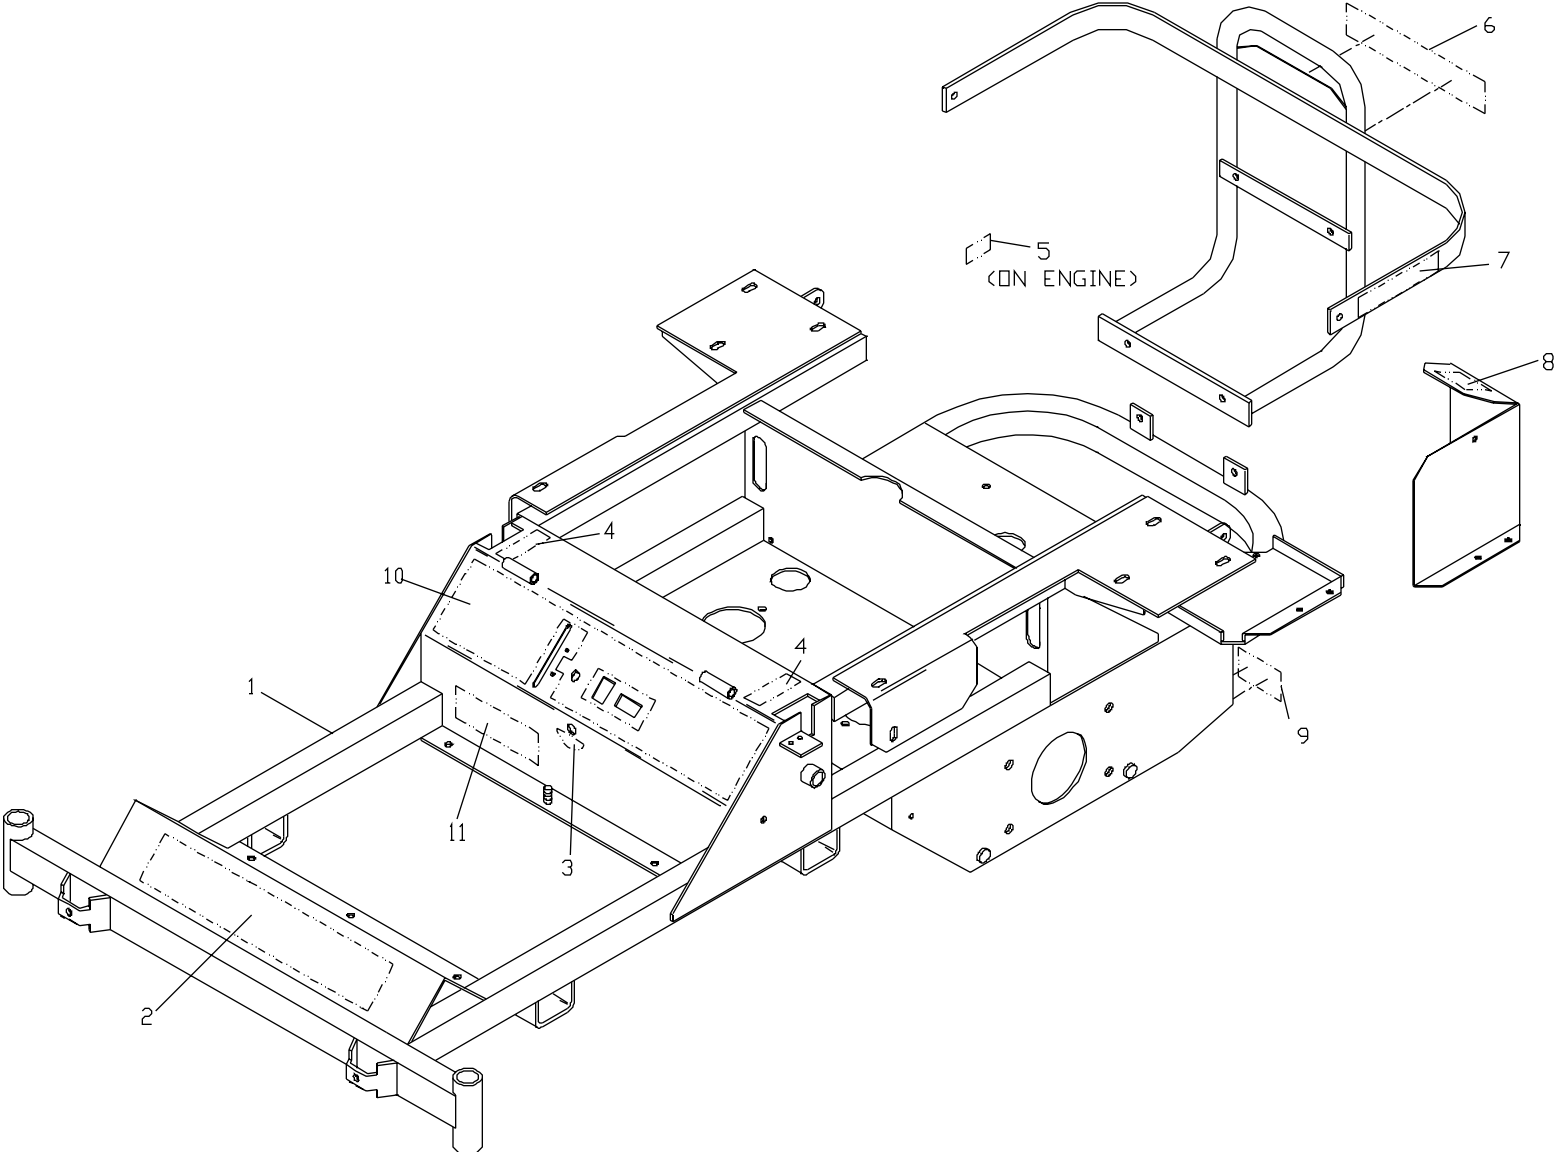

MAIN FRAME DECALS

MAIN FRAME DECALS

ITEM	PART NO.	QTY.	DESCRIPTION
1	539105134	1	MAIN FRAME W/DECALS (KAWASAKI)
2	539104804	1	DECAL, HUSQVARNA
3	539102670	1	DECAL, FUEL VALVE
4	539103333	2	DECAL, MOTION CONTROL
5	539100128	1	DECAL, EXHAUST
6	539104787	1	DECAL, HUSQVARNA
7	539102669	1	DECAL, BATTERY
8	539101881	1	DECAL, PROP. 65
9	539100361	1	DECAL, DANGER
10	539103581	1	DECAL, CONSOLE (KAWASAKI)
11	539105071	1	DECAL, NASCAR