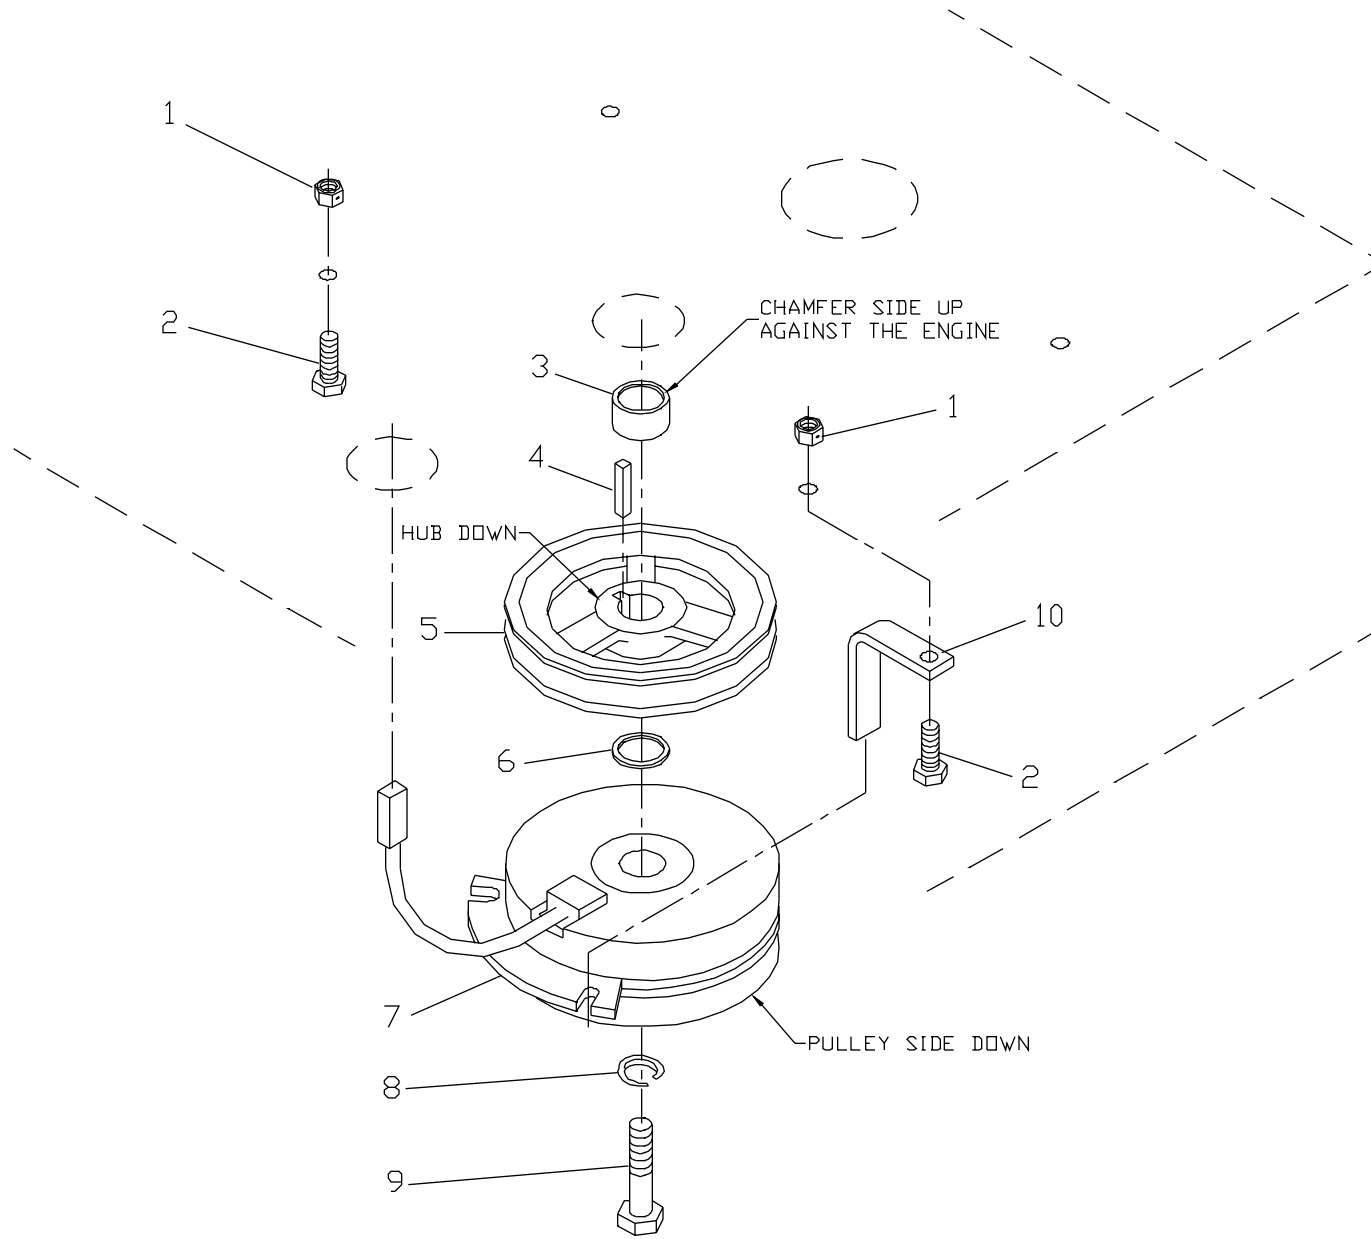

MOTION CONTROL ASSEMBLY

MOTION CONTROL ASSEMBLY

ITEM	PART NO.	QTY.	DESCRIPTION
1.	539104190	2	CONTROLLEVER WLDMT.
2.	539102592	2	GRIP
3.	539990563	4	HCS 3/8C X 1
4.	539102593	4	3/8 DISC SPRING WASHER
5.	539102809	2	CONTROL ARM
6.	539990655	8	HCS 3/8C X 1 1/2
7.	539990546	10	NUT 3/8C CENTERLOCK
8.	539103248	1	CONTROLWELDMENT, RIGHT
9.	539990627	4	HCS 5/16C X 1 1/4
10.	539990692	8	WASHER 5/16 FLAT
11.	539102591	2	BALL JOINT, LEFT HANDED
12.	539990184	12	NUT 5/16C CENTERLOCK
13.	539103249	1	CONTROLWELDMENT, LEFT
14.	539103264	2	PUMP CONTROL LINK
15.	539990582	4	HCS 3/8C X 1 SERRATED HEAD
16.	539991073	2	NUT 5/16F LEFTHAND
17.	539990223	6	NUT 5/16F
18.	539102590	2	BALL JOINT, RIGHTHAND
19.	539104382	2	CONTROL ARM, PUMP
20.	539105079	2	5/16C X 5/8 SQ. HEAD
21.	539991055	2	TAPBOLT 5/16C X 2 1/4
22.	539103297	2	SPRING
23.	539990585	2	5/16C WHIZ NUT
24.	539990613	2	3/8C WHIZ NUT
25.	539990517	2	WASHER 3/8 FLAT
26.	539102720	2	DAMPENER
27.	539103468	2	HCS 5/16C X 2 3/4 GRADE 8
28.	539100097	2	SPACER
29.	539976998	2	ZERK
30.	539976979	2	NUT 3/8C NYLOC
31.	539103547	2	WASHER

ENGINE ASSEMBLY

ENGINE ASSEMBLY

ITEM	PART NO.	QTY.	DESCRIPTION
1.	539990184	4	NUT 5/16C CENTERLOCK
2.	539990669	4	HCS 5/16C X 1 3/4
3.	539101720	1	SPACER
4.	539101995	1	KEY 1/4 SQ. X 1 1/8
5.	539103259	1	PULLEY
6.	539102050	1	10GA. MACHINERY BUSHING
7.	539103245	1	ELECTRIC CLUTCH
8.	539990247	1	7/16 LOCKWASHER
9.	539991120	1	HCS 7/16F X 2 1/2
10.	539103251	1	CLUTCH TIE DOWN