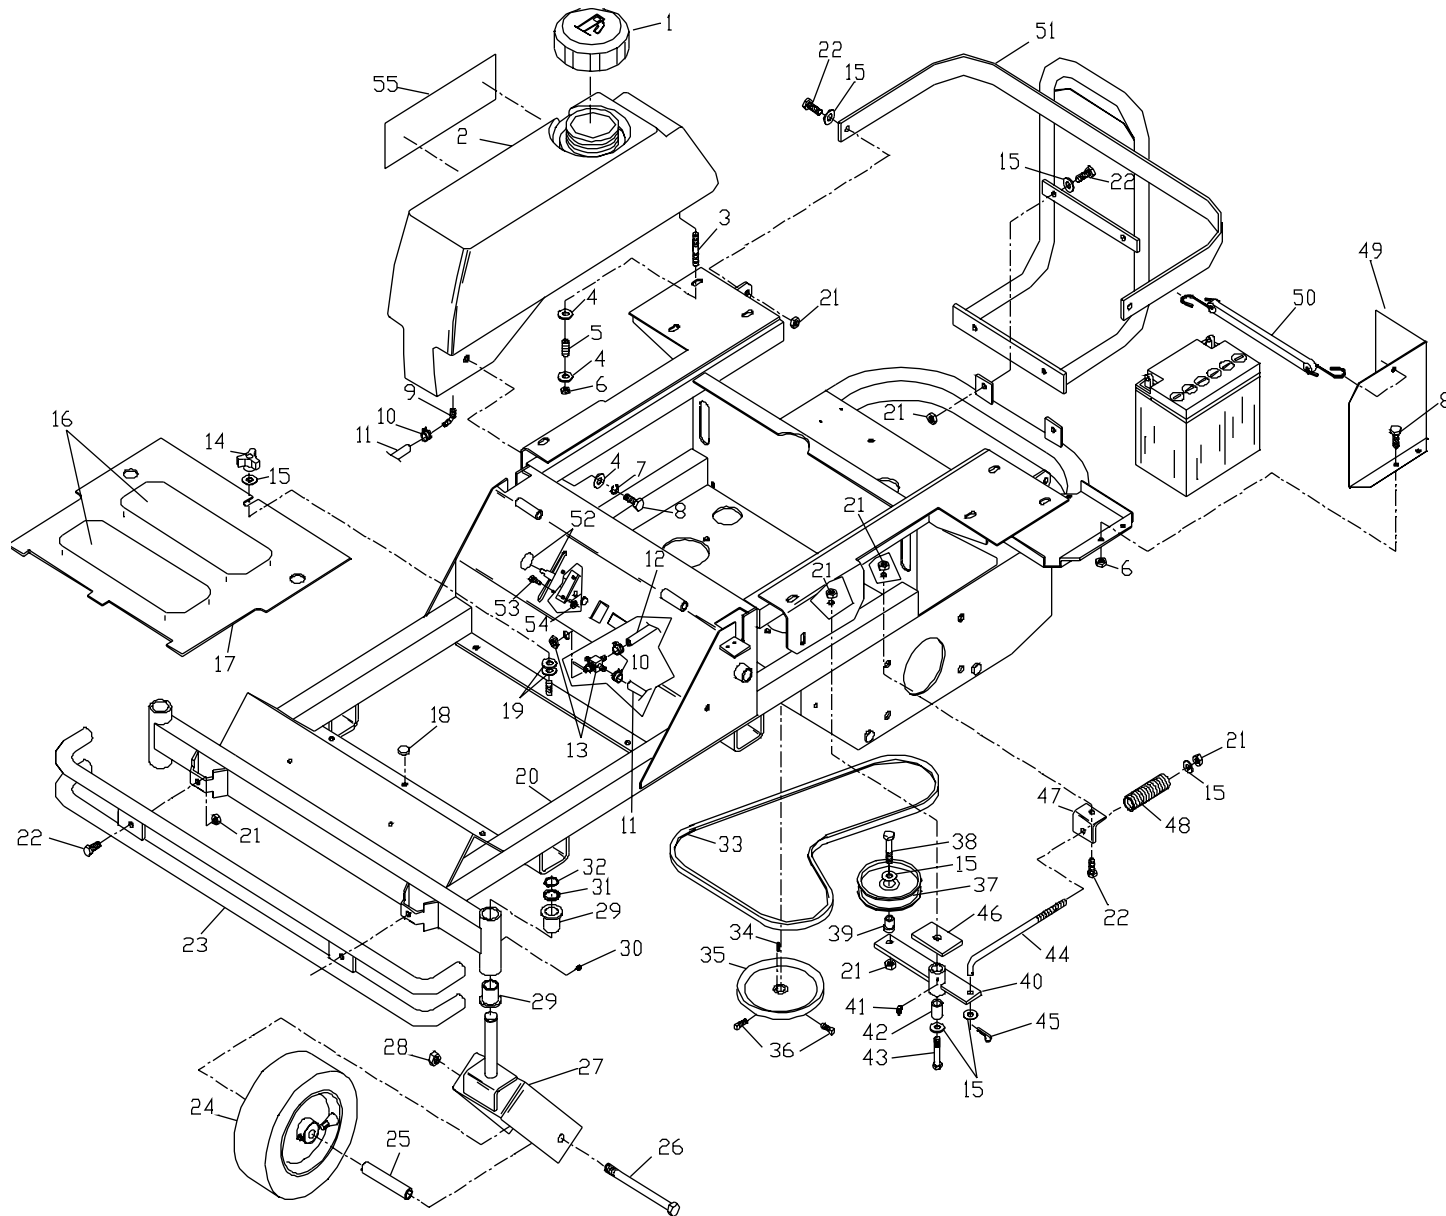

MAIN FRAME ASSEMBLY

MAIN FRAME ASSEMBLY

ITEM	PART NO.	QTY.	DESCRIPTION	ITEM	PART NO.	QTY.	DESCRIPTION
1.	539104962	2	FUEL CAP	26.	539101907	2	HCS 1/2C X 5 1/2
2.	539104410	1	FUEL TANK RIGHT	27.	539104589	2	YOKE WELDMENT
	539104409	1	FUEL TANK LEFT (NOT SHOWN)	28.	539101331	2	NUT 1/2C NYLOC
3.	539102502	8	5/16C STUD	29.	539101232	4	FLANGE BUSHING
4.	539990692	18	5/16 FLAT WASHER	30.	539101474	2	ZERK
5.	539102845	8	SPRING	31.	539923787	2	MACHINERY BUSHING
6.	539990184	10	NUT 5/16C CENTERLOCK	32.	539101151	2	7/8" RETAINING RING
7.	539990187	2	5/16 LOCKWASHER	33.	539103241	1	PUMPBELT
8.	539976934	4	HCS 5/16C X 3/4	34.	539101177	2	KEY 5 MM SQ. X 25 MM
9.	539102650	2	90 DEG. HOSE BARB	35.	539101176	2	PULLEY
10.	539912222	6	HOSE CLAMP	36.	539102717	4	5/16C X 5/8 SQ. HEAD
11.	539102680	2	FUEL LINE, TANK	37.	539976688	1	IDLER PULLEY
12.	539102681	1	FUEL LINE, ENGINE	38.	539990730	1	HCS 3/8C X 1 3/4
13.	539102679	1	FUEL VALVE	39.	539976695	1	IDLER FLANGE BUSHING
14.	539102070	1	KNOB	40.	539103252	1	IDLER ARM WELDMENT
15.	539990517	11	3/8 FLAT WASHER	41.	539103300	1	45 DEG. ZERK
16.	539977778	3	ANTI-SKID PAD	42.	539103429	1	PIVOT BUSHING
17.	539104590	1	FOOTPLATE	43.	539101341	1	HCS 3/8C X 3
18.	539102587	5	BUMPER, RUBBER	44.	539102337	1	TENSION ROD
19.	539102593	2	3/8 DISC WASHER	45.	539990037	1	COTTER PIN
20.	539105134	1	FRAME W/DECALS (KAWASAKI)	46.	539103303	1	SUPPORT PLATE
21.	539990546	11	NUT 3/8C CENTERLOCK	47.	539104533	1	TENSION BRACKET
22.	539990563	9	HCS 3/8C X 1	48.	539102817	1	COMPRESSION SPRING
23.	539104595	1	BUMPER, FRONT	49.	539105162	1	BATTERY GUARD W/DECALS
24.	539104594	2	CASTER TIRE(COMPLETE)	50.	539102501	1	BATTERY STRAP
	539103495	1	TIRE	51.	539105119	1	ENGINE GUARD W/DECALS
	539104600	1	RIM	52.	539103275	1	THROTTLE CABLE
	539917785	1	ROLLER BEARING 1"	53.	539990411	2	#10-24 X 1/2 HCS
	539103300	1	ZERK	54.	539976977	2	#10-24 NYLOC NUT
	539102484	2	FLANGED BEARING	55.	539104833	2	DECAL,4218
	539103496	1	ROLLER BEARING 2 1/4"				
25.	539101872	2	SPACER