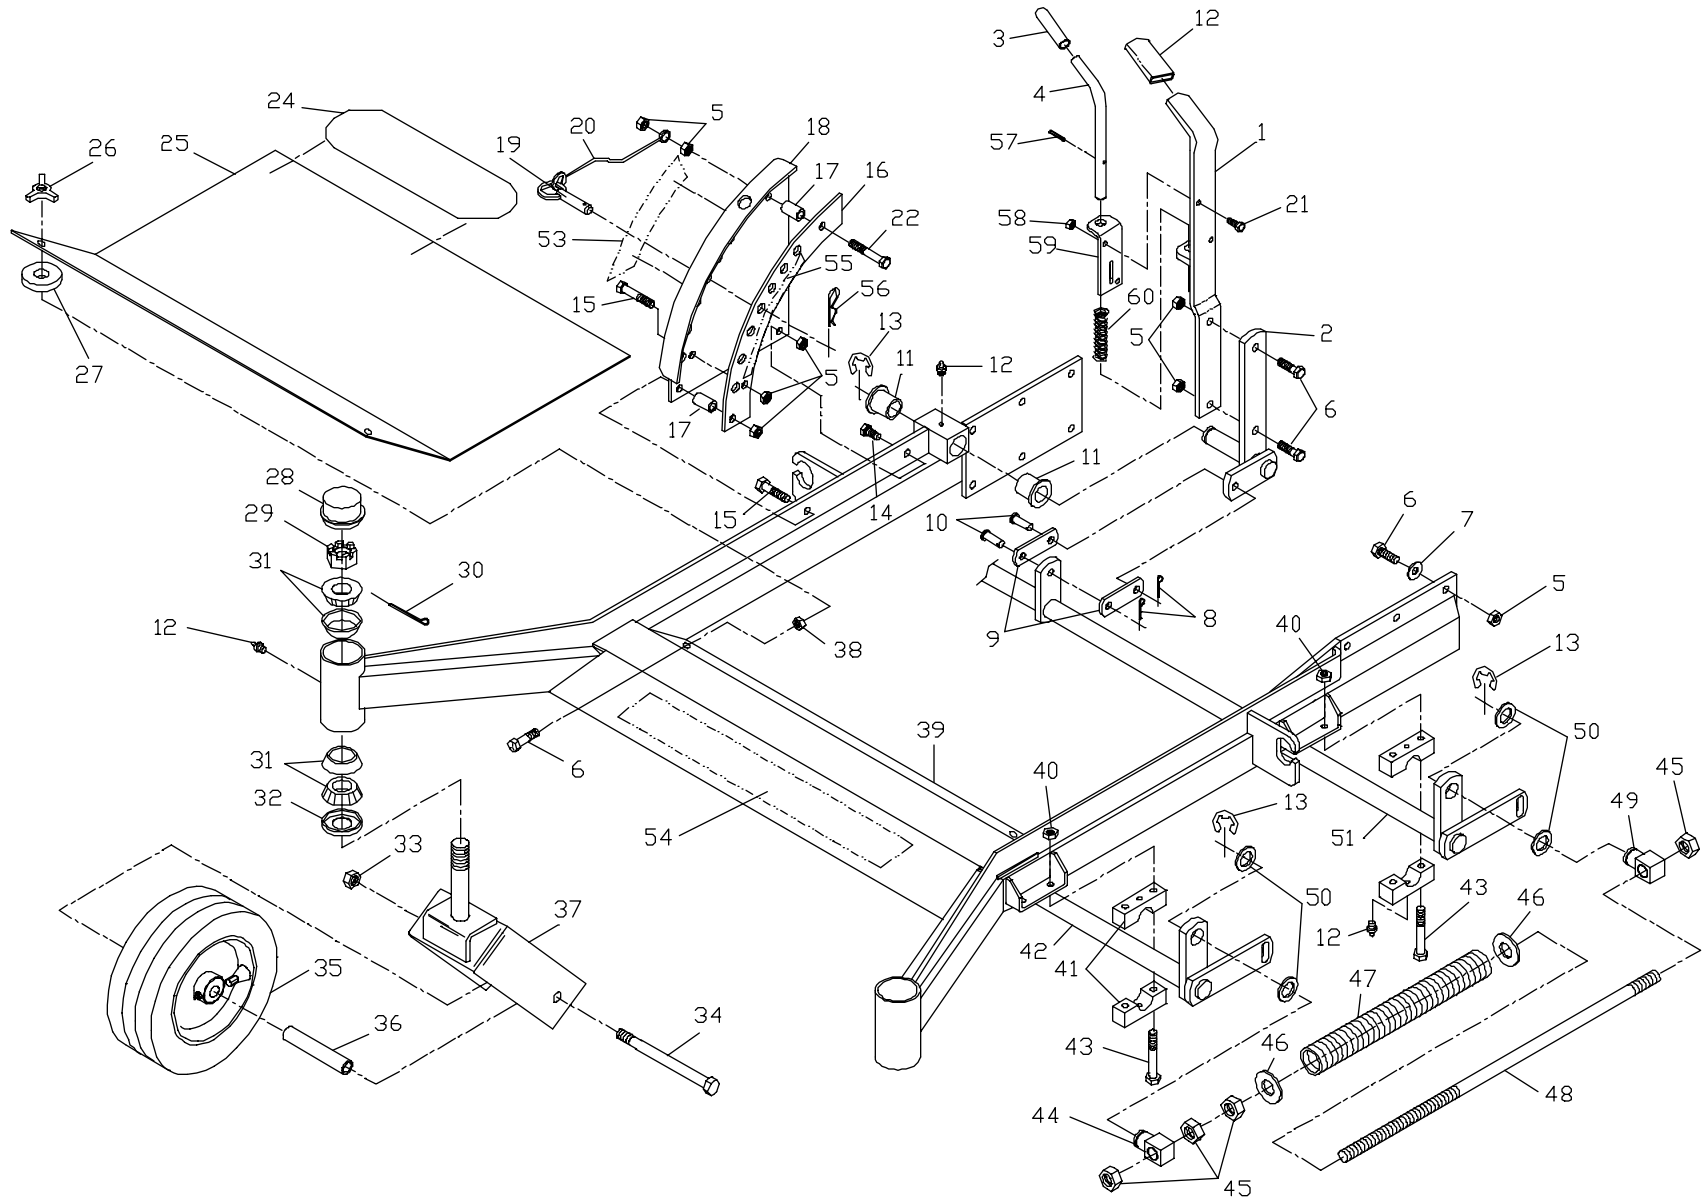

FRONT FRAME ASSEMBLY

ITEM	PART NO.	QTY.	DESCRIPTION
1.	539103545	1	LIFT LEVER
2.	539103555	1	DECK LIFT ARM
3.	539101050	1	GRIP
4.	539103533	1	PIN
5.	539990546	19	3/8C CENTERLOCK NUT
6.	539990143	16	3/8C X 1 1/4 HEX CAP SCREW
7.	539102593	12	3/8 DISC SPRING WASHER
8.	539990365	2	1/8 X 3/4 COTTER PIN
9.	539102565	2	LIFT ARM
10.	539977703	2	3/8 X 1 1/8 CLEVIS PIN
11.	539101232	2	FLANGED BEARING
12.	539101474	7	ZERK
13.	539101802	5	7/8 'E' RING
14.	539990134	1	3/8C X 3/4 HEX CAP SCREW
15.	539990588	2	3/8C X 2 HEX CAP SCREW
16.	539104689	1	ARC
17.	539102524	2	BUSHING
18.	539103540	1	PLATE WELDMENT
19.	539102526	1	HITCH PIN
20.	539102563	1	LANYARD
21.	539990580	1	HCS 1/4C X 3/4
22.	539990629	1	3/8C X 2 1/4 HEX CAP SCREW
24.	539977778	5	ANTI-SKID PAD
25.	539104575	1	FOOT PLATE
26.	539102070	2	3/8C KNOB
27.	539102867	2	RUBBER WASHER
28.	539102535	2	GREASE CAP
29.	539102852	2	1" C HEX SLOTTED NUT
30.	539102889	2	1/8 X 2 COTTER PIN
31.	539102626	4	BEARING W/CUP
32.	539102851	2	SEAL
33.	539101331	2	1/2C NYLOC NUT
34.	539102855	2	1/2C X 7 1/2 HEX CAP SCREW

ITEM	PART NO.	QTY.	DESCRIPTION
35.	539104572	2	TIRE ASSEMBLY COMPLETE
	539105573	1	RIM
	539102546	1	TIRE
	539102485	2	ROLLER BEARING
	539976997	1	ZERK
	539902484	2	FLANGED BEARING
	539912234	1	AIR VALVE
36.	539102856	2	CASTER SPACER
37.	539104571	2	CASTER YOKE
38.	539990613	2	3/8C WHIZ NUT
39.	539104568	1	FRONT FRAME WELDMENT
40.	539990184	8	5/16C CENTERLOCK NUT
41.	539101526	8	LIFT BLOCK
42.	539104587	1	FRONT LIFT ROD
43.	539991046	8	5/16C X 2 1/2 HEX CAP SCREW
44.	539102532	2	DECK MOUNT SWIVEL
45.	539990566	8	5/8C HEX NUT
46.	539102653	4	5/8 FLAT WASHER
47.	539102534	2	DECK SUPPORT SPRING
48.	539102531	2	DECK LIFT ROD
49.	539102533	2	DECK MOUNT SWIVEL, THREADED
50.	539923787	8	MACHINERY BUSHING
51.	539104586	1	LIFT ROD
52.	539102515	1	LIFT LEVER GRIP
53.	539104581	1	DECAL, DECK HEIGHT
54.	539104790	1	DECAL. HUSQVARNA
55.	539102671	1	DECAL, HEIGHT
56.	539976989	1	#4 HAIR PIN
57.	539101082	1	3/16 X 1 ROLL PIN
58.	539990372	2	1/4C HEX CENTERLOCK NUT
59.	539103534	1	PIN MOUNT, UPPER
60.	539101058	1	SPRING

FRONT FRAME ASSEMBLY