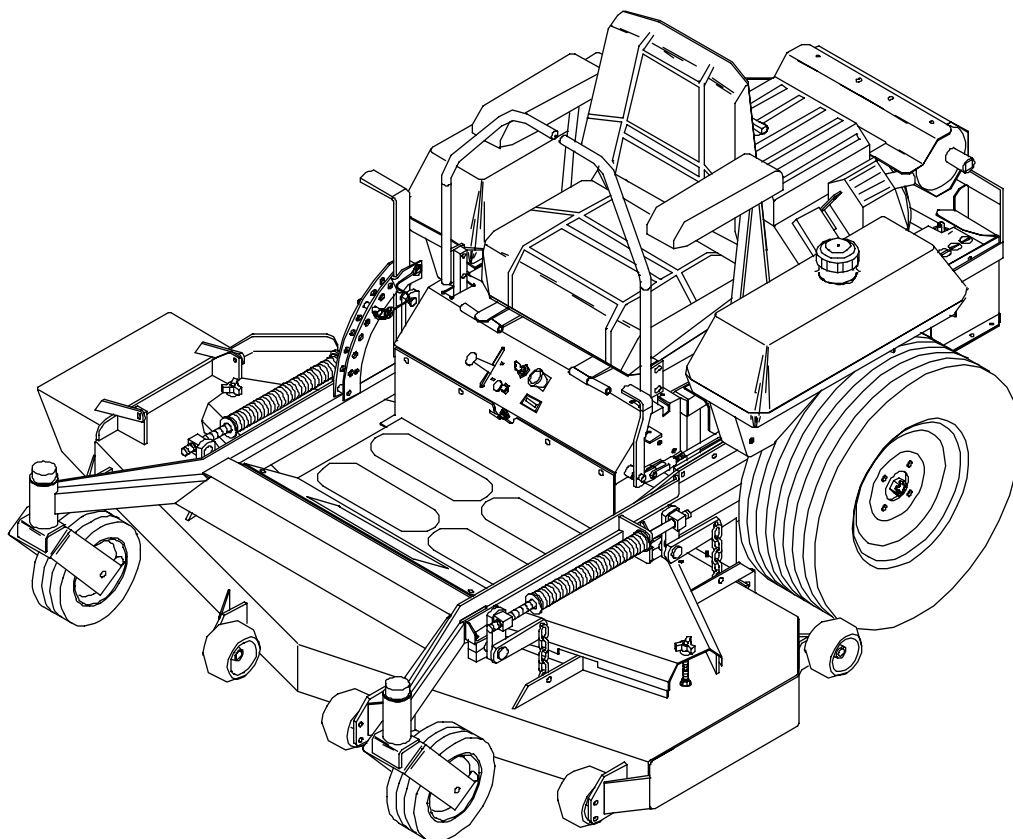

Husqvarna

Parts Manual for:

MODELS / I.D. : 968999153 / ZTH5223A

968999154 / ZTH5225A

969999155 / ZTH6125A

Husqvarna policy is to improve its products whenever it is possible and practical to do so. In an effort to keep pace with changes in technology, Husqvarna reserves the right to make changes or improvements at any time without incurring any obligation to make such changes on products previously manufactured.