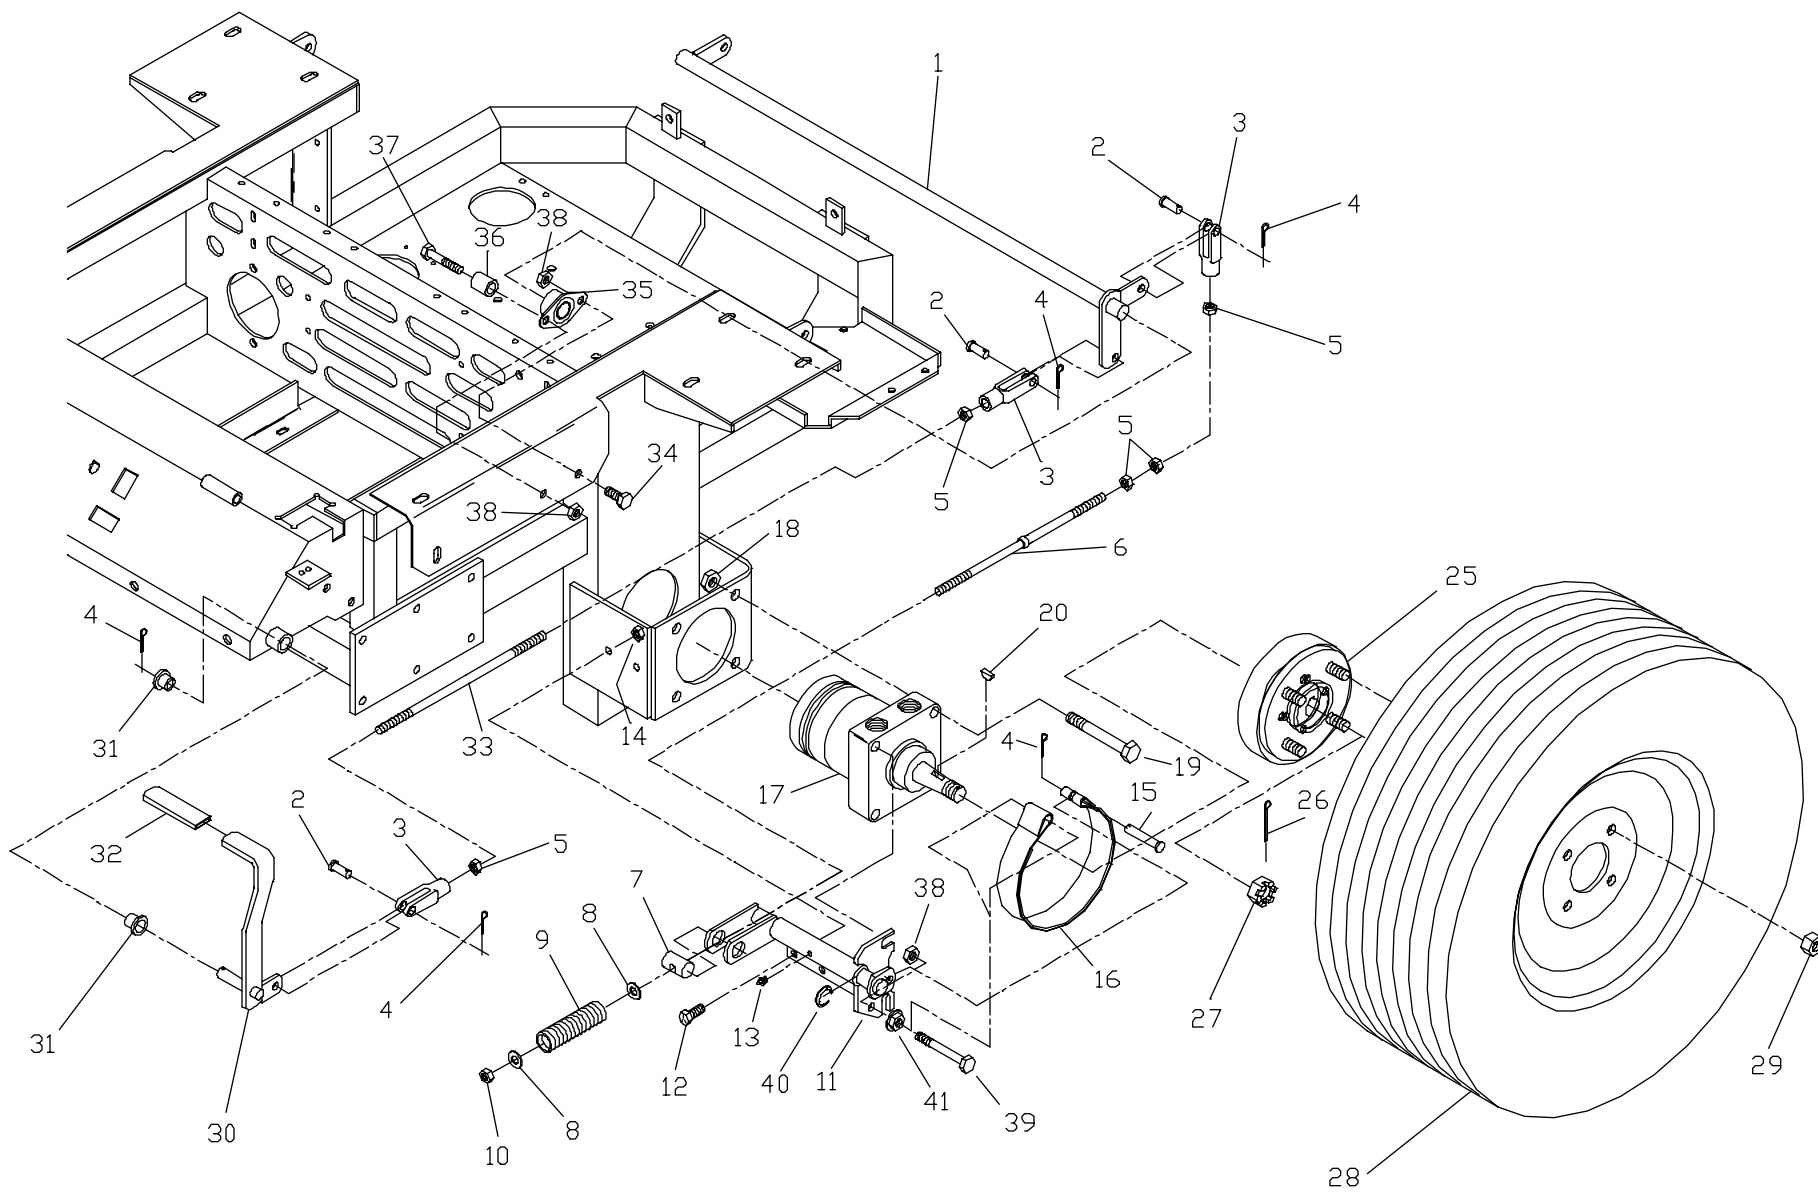

PARK BRAKE ASSEMBLY