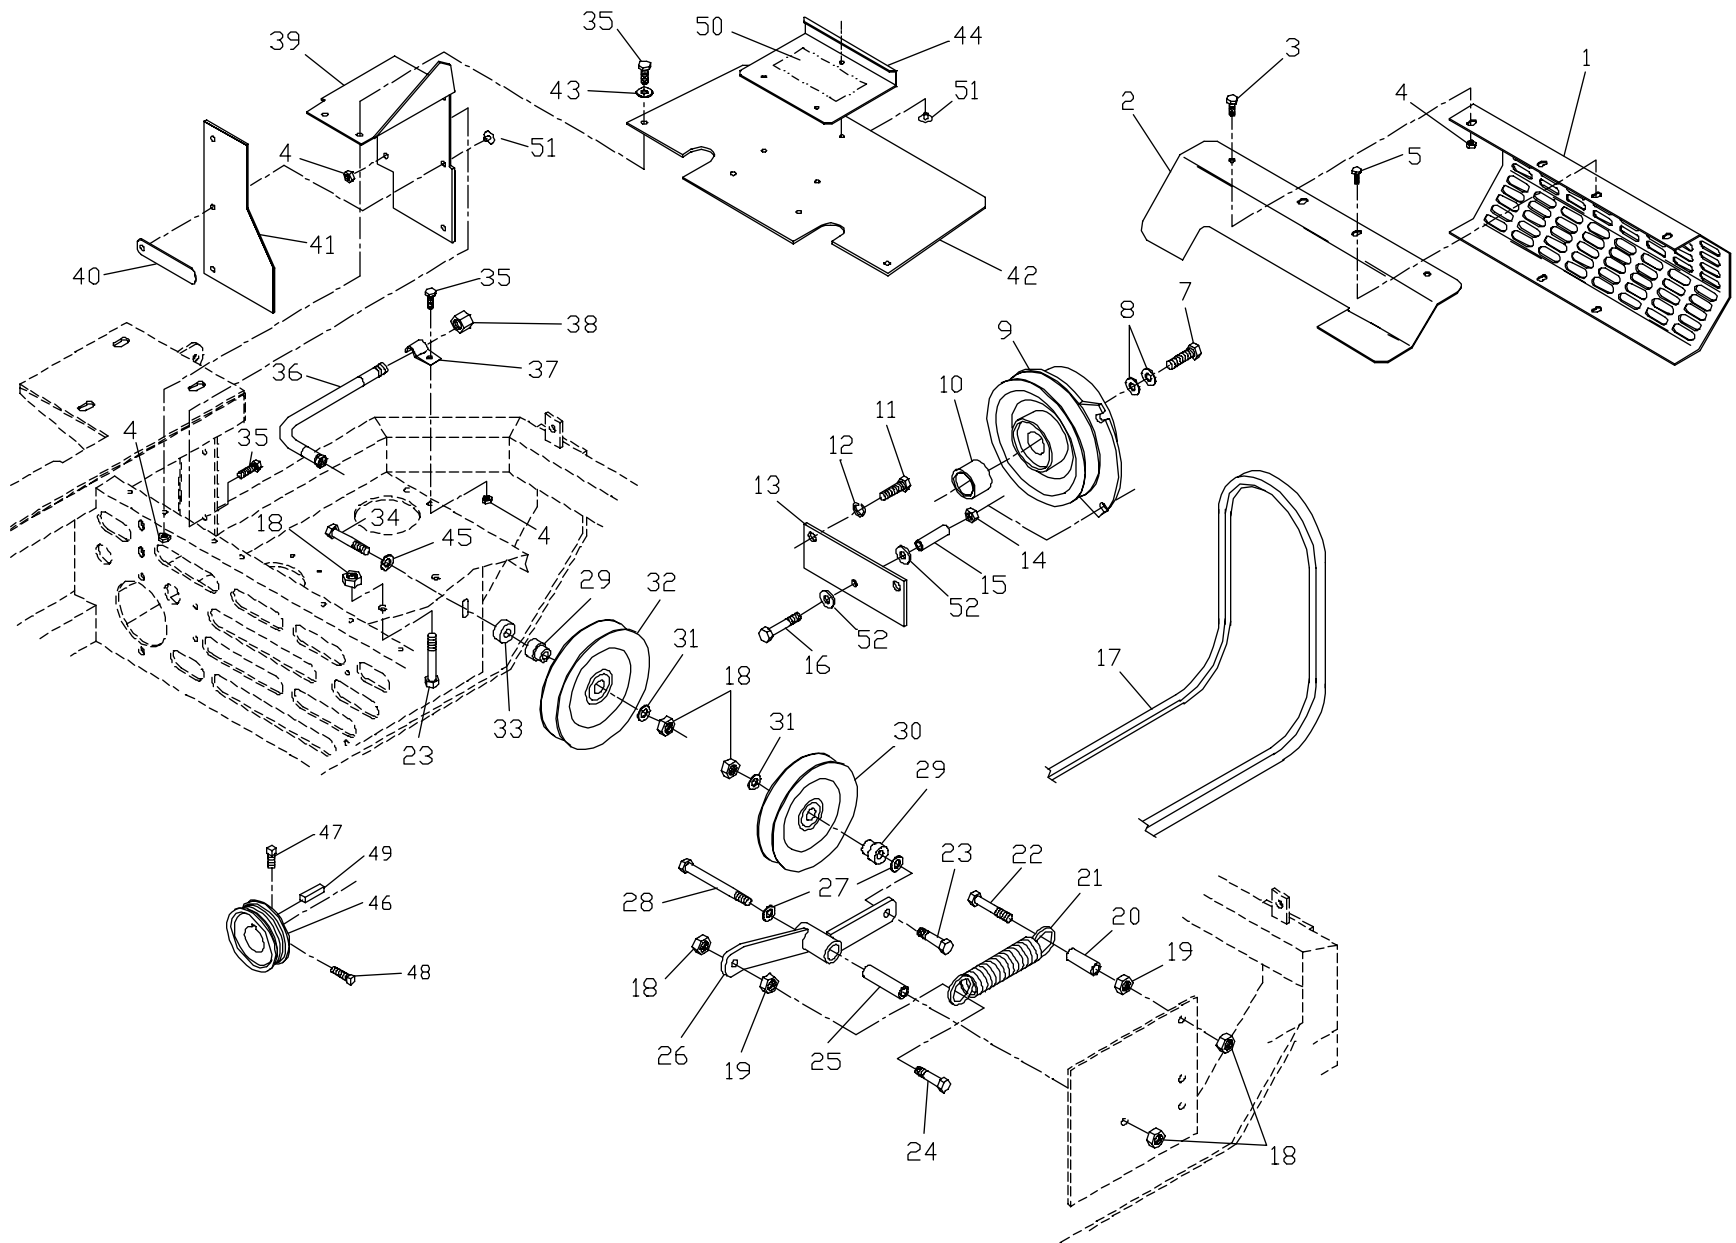

ENGINE DECK ASSEMBLY