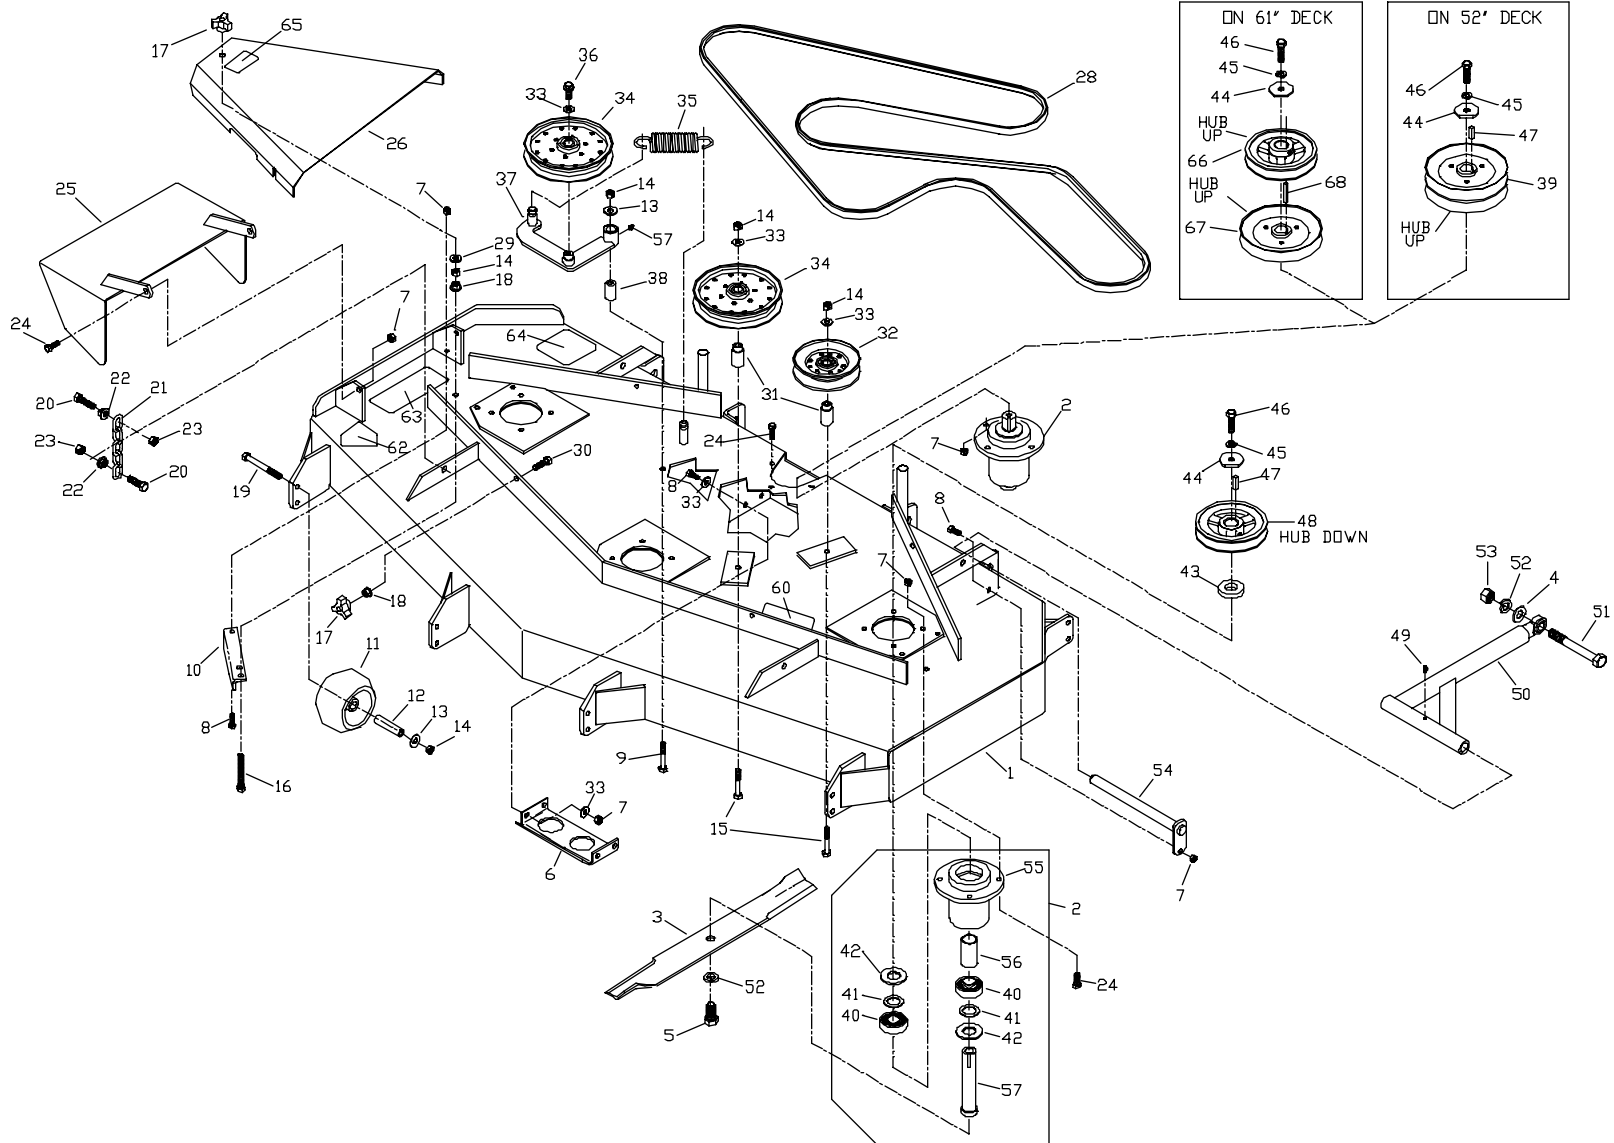

ITEM	PART NO.	QTY.	DESCRIPTION
1.	539103545	1	LIFT LEVER
2.	539103555	1	DECK LIFT ARM
3.	539101050	1	GRIP
4.	539103533	1	PIN
5.	539990546	19	3/8C CENTERLOCK NUT
6.	539990143	16	3/8C X 1 1/4 HEX CAP SCREW
7.	539102593	12	3/8 DISC SPRING WASHER
8.	539990365	2	1/8 X 3/4 COTTER PIN
9.	539102565	2	LIFT ARM
10.	539977703	2	3/8 X 1 1/8 CLEVIS PIN
11.	539101232	2	FLANGED BEARING
12.	539101474	7	ZERK
13.	539101802	5	7/8 'E' RING
14.	539990134	1	3/8C X 3/4 HEX CAP SCREW
15.	539990588	2	3/8C X 2 HEX CAP SCREW
16.	539104689	1	ARC
17.	539102524	2	BUSHING
18.	539103540	1	PLATE WELDMENT
19.	539102526	1	HITCH PIN
20.	539102563	1	LANYARD
21.	539990580	1	HCS 1/4C X 3/4
22.	539990629	1	3/8C X 2 1/4 HEX CAP SCREW
24.	539977778	5	ANTI-SKID PAD
25.	539104575	1	FOOT PLATE
26.	539102070	2	3/8C KNOB
27.	539102867	2	RUBBER WASHER
28.	539102535	2	GREASE CAP
29.	539102852	2	1" C HEX SLOTTED NUT
30.	539102889	2	1/8 X 2 COTTER PIN
31.	539102626	4	BEARING W/CUP
32.	539102851	2	SEAL
33.	539101331	2	1/2C NYLOC NUT
34.	539102855	2	1/2C X 7 1/2 HEX CAP SCREW

ITEM	PART NO.	QTY.	DESCRIPTION
35.	539104572	2	TIRE ASSEMBLY COMPLETE
	539105573	1	RIM
	539102546	1	TIRE
	539102485	2	ROLLER BEARING
	539976997	1	ZERK
	539902484	2	FLANGED BEARING
	539912234	1	AIR VALVE
36.	539102856	2	CASTER SPACER
37.	539104571	2	CASTER YOKE
38.	539990613	2	3/8C WHIZ NUT
39.	539104568	1	FRONT FRAME WELDMENT
40.	539990184	8	5/16C CENTERLOCK NUT
41.	539101526	8	LIFT BLOCK
42.	539104587	1	FRONT LIFT ROD
43.	539991046	8	5/16C X 2 1/2 HEX CAP SCREW
44.	539102532	2	DECK MOUNT SWIVEL
45.	539990566	8	5/8C HEX NUT
46.	539102653	4	5/8 FLAT WASHER
47.	539102534	2	DECK SUPPORT SPRING
48.	539102531	2	DECK LIFT ROD
49.	539102533	2	DECK MOUNT SWIVEL, THREADED
50.	539923787	8	MACHINERY BUSHING
51.	539104586	1	LIFT ROD
52.	539102515	1	LIFT LEVER GRIP
53.	539104581	1	DECAL, DECK HEIGHT
54.	539104790	1	DECAL. HUSQVARNA
55.	539102671	1	DECAL, HEIGHT
56.	539976989	1	#4 HAIR PIN
57.	539101082	1	3/16 X 1 ROLL PIN
58.	539990372	2	1/4C HEX CENTERLOCK NUT
59.	539103534	1	PIN MOUNT, UPPER
60.	539101058	1	SPRING

FRONT FRAME ASSEMBLY

52" & 61" DECK ASSEMBLY