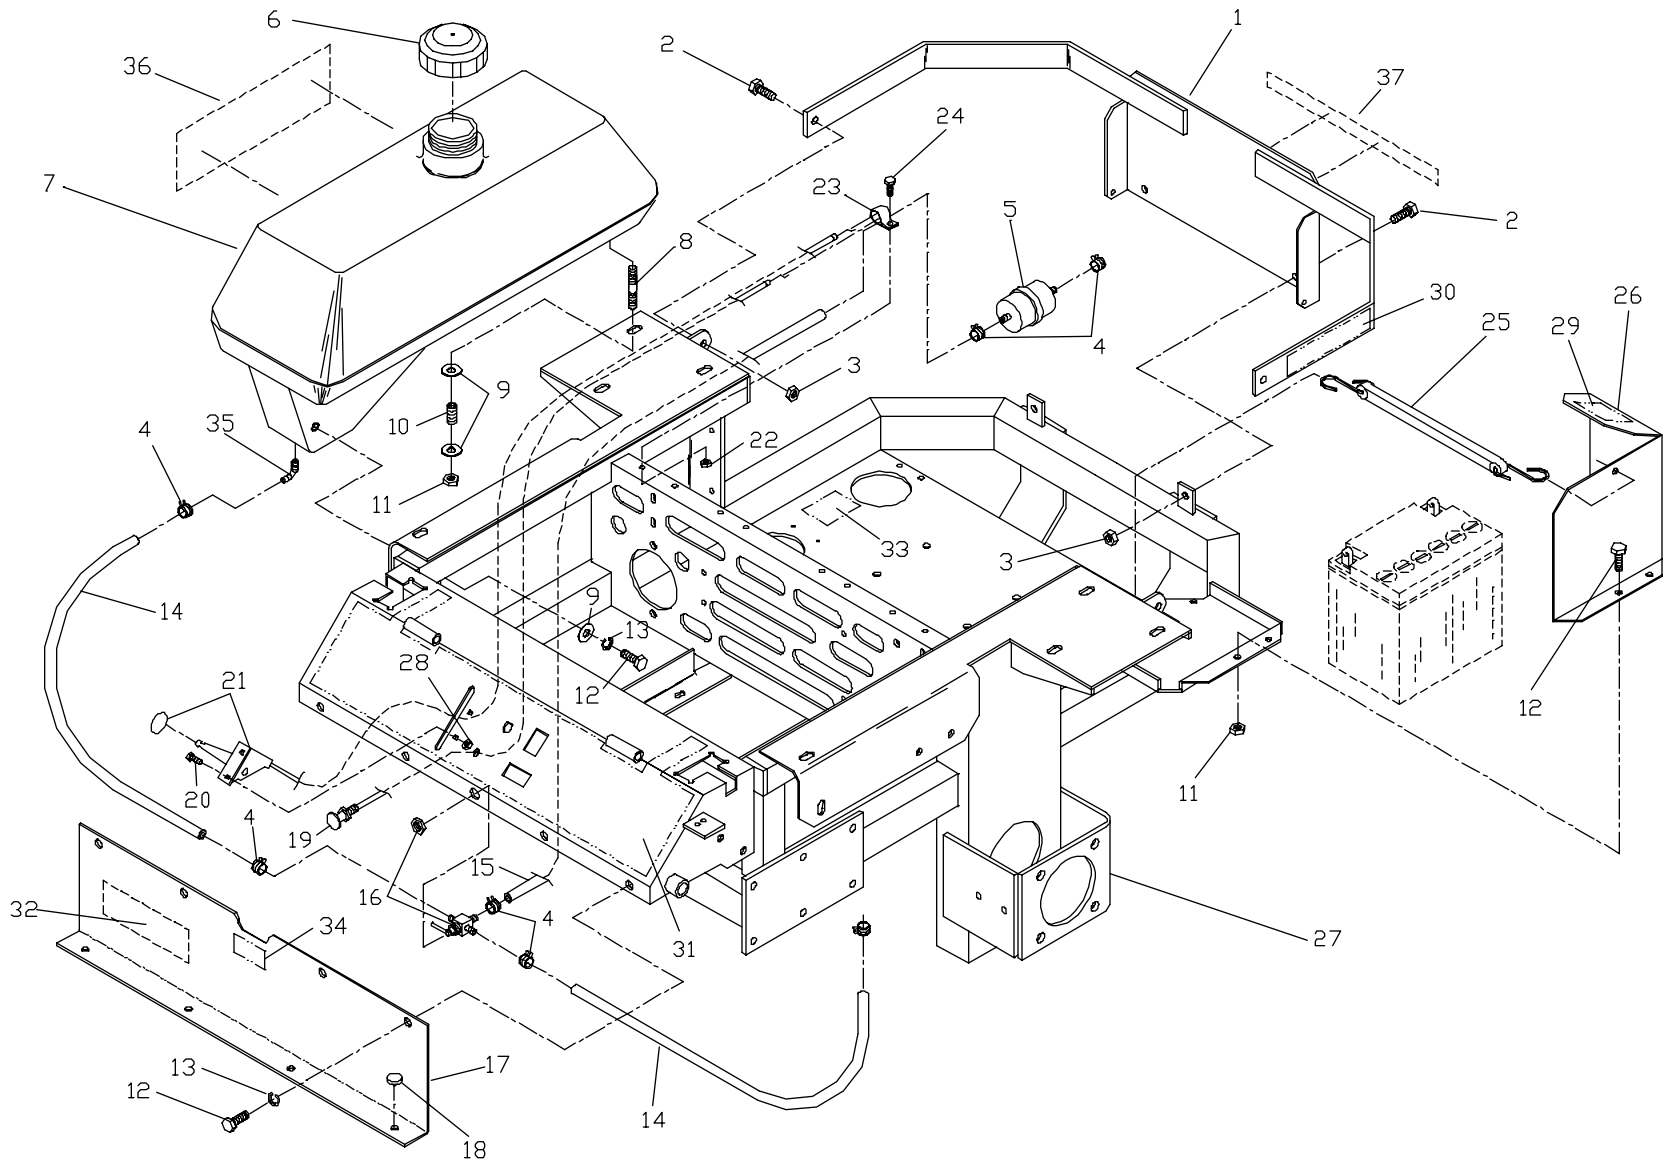

HYDRAULIC ASSEMBLY

ITEM	PART NO.	QTY.	DESCRIPTION
1	539102442	1	PUMP DRIVE BELT
2	539976941	4	3/8C X 1 1/4 HEX CAP SCREW
3	539990517	4	3/8 FLAT WASHER
4	539990692	4	5/16 FLAT WASHER
5	539102716	2	5/16C X 1 SQ HEAD SET SCREW
6	539102437	2	PUMP PULLEY
7	539102749	2	5/16C X 3/4 SQ HEAD SET SCREW
8	539101177	2	KEY, 5MM SQ X 25MM
9	539102666	1	SPRING
10	539990546	4	3/8C CENTERLOCK NUT
11	539990613	1	3/8C WHIZ NUT
12	539990730	2	3/8C X 1 3/4 HEX CAP SCREW
13	539102662	1	IDLER ARM
14	539919078	1	IDLER PULLEY
15	539990122	1	3/8 SAE FLAT WASHER
16	539101331	1	1/2C NYLOC NUT
17	539990550	1	1/2 FLAT WASHER
18	539101231	1	IDLER BUSHING
19	539101572	1	1/2C X 3 HEX CAP SCREW
20	539990072	6	1/4C X 5/8 HEX CAP SCREW
21	539990761	4	1/4C CENTERLOCK NUT
22	539101163	1	COOLER
23	539103115	4	'O' RING
24	539101244	2	3/8 HYDRAULIC HOSE 15 1/2" 90
25	539103116	4	'O' RING

HYDRAULIC ASSEMBLY

REAR FRAME ASSEMBLY

ITEM	PART NO.	QTY.	DESCRIPTION
1	539102520	1	REAR ENGINE GUARD W / DECAL
2	539990563	4	3/8C X 1 HEX CAP SCREW
3	539990546	4	3/8C CENTERLOCK NUT
4	539912222	7	HOSE CLAMP
5	2405002	1	FUEL FILTER (KOHLER PART NO.)
6	539914363	2	FUEL CAP
7	539104585	2	FUEL TANK
8	539102502	8	5/16C STUD
9	539990188	18	5/16 SAE FLAT WASHER
10	539102845	8	SPRING
11	539990184	10	5/16C CENTERLOCK NUT
12	539976934	8	5/16C X 3/4 HEX CAP SCREW GR 5
13	539990187	6	5/16 LOCK WASHER
14	539102680	2	FUEL LINE, TANK
15	539102681	1	FUEL LINE, ENGINE
16	539102679	1	FUEL VALVE
17	539104576	1	KICK PLATE
18	539102587	4	BUMPER
19	539102733	1	CHOKE CONTROL, COMPLETE