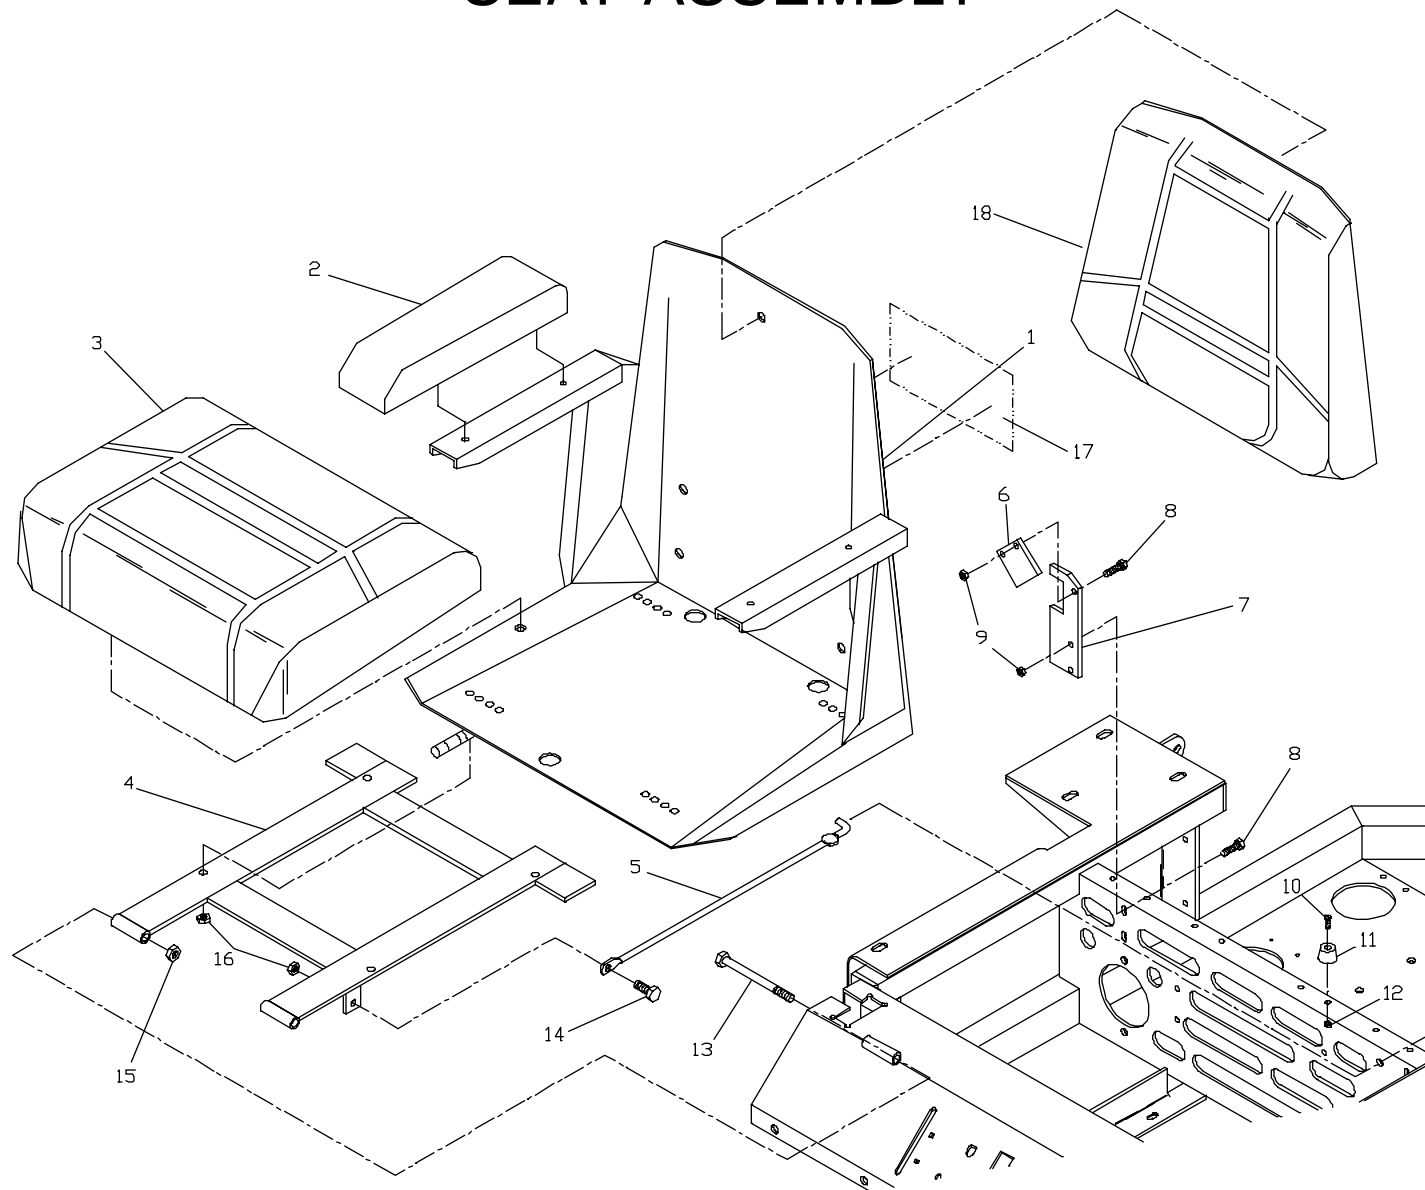

ITEM	PART NO.	QTY.	DESCRIPTION
1	539102520	1	REAR ENGINE GUARD W / DECAL
2	539990563	4	3/8C X 1 HEX CAP SCREW
3	539990546	4	3/8C CENTERLOCK NUT
4	539912222	7	HOSE CLAMP
5	2405002	1	FUEL FILTER (KOHLER PART NO.)
6	539914363	2	FUEL CAP
7	539104585	2	FUEL TANK
8	539102502	8	5/16C STUD
9	539990188	18	5/16 SAE FLAT WASHER
10	539102845	8	SPRING
11	539990184	10	5/16C CENTERLOCK NUT
12	539976934	8	5/16C X 3/4 HEX CAP SCREW GR 5
13	539990187	6	5/16 LOCK WASHER
14	539102680	2	FUEL LINE, TANK
15	539102681	1	FUEL LINE, ENGINE
16	539102679	1	FUEL VALVE
17	539104576	1	KICK PLATE
18	539102587	4	BUMPER
19	539102733	1	CHOKE CONTROL, COMPLETE

ITEM	PART NO.	QTY.	DESCRIPTION
20	539990411	2	#10-24 X 1/2 HEX CAP SCREW
21	539102732	1	THROTTLE CONTROL W / KNOB
22	539990372	1	1/4C CENTERLOCK NUT
23	539102685	1	LOOM CLIP
24	539990580	1	1/4C X 3/4 HEX CAP SCREW
25	539102501	1	BATTERY STRAP
26	539102512	1	BATTERY GUARD W / DECAL
27	539104570	1	REAR FRAME W / DECAL
28	539976977	2	#10 - 24 NYLOC NUT
29	539101881	1	DECAL, WARNING
30	539102669	1	DECAL, BATTERY
31	539102668	1	DECAL, CONSOLE
32	539105071	1	DECAL, NASCAR
33	539100128	1	DECAL, EXHAUST
34	539102670	1	DECAL, FUEL VALVE
35	539102650	2	90 DEG. HOSE BARB
36	539104800	2	DECAL, ZTH 5223
	539104801	2	DECAL, ZTH 5225
	539104802	2	DECAL, ZTH 6125
37	539104787	1	DECAL, HUSQVARNA

REAR FRAME ASSEMBLY

SEAT ASSEMBLY