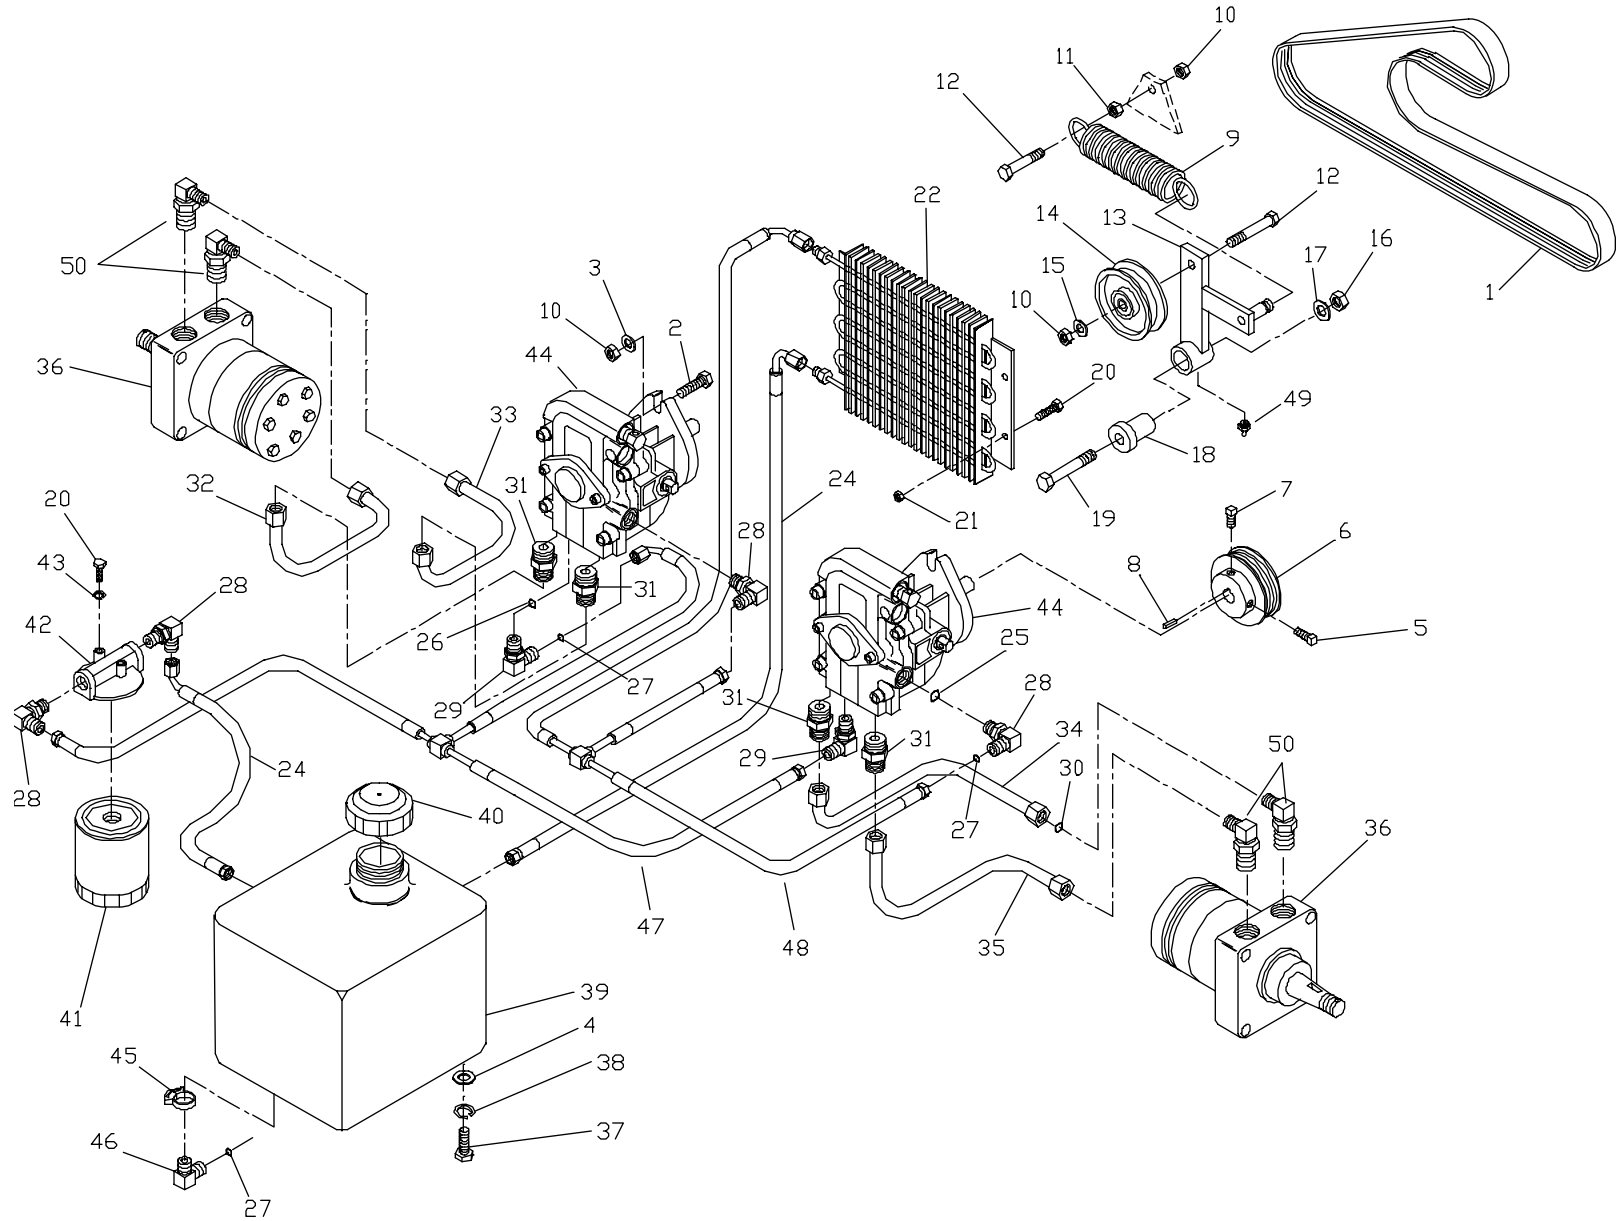

HYDRAULIC ASSEMBLY

ITEM	PART NO.	QTY.	DESCRIPTION
1	539102442	1	PUMP DRIVE BELT
2	539976941	4	3/8C X 1 1/4 HEX CAP SCREW
3	539990517	4	3/8 FLAT WASHER
4	539990692	4	5/16 FLAT WASHER
5	539102716	2	5/16C X 1 SQ HEAD SET SCREW
6	539102437	2	PUMP PULLEY
7	539102749	2	5/16C X 3/4 SQ HEAD SET SCREW
8	539101177	2	KEY, 5MM SQ X 25MM
9	539102666	1	SPRING
10	539990546	4	3/8C CENTERLOCK NUT
11	539990613	1	3/8C WHIZ NUT
12	539990730	2	3/8C X 1 3/4 HEX CAP SCREW
13	539102662	1	IDLER ARM
14	539919078	1	IDLER PULLEY
15	539990122	1	3/8 SAE FLAT WASHER
16	539101331	1	1/2C NYLOC NUT
17	539990550	1	1/2 FLAT WASHER
18	539101231	1	IDLER BUSHING
19	539101572	1	1/2C X 3 HEX CAP SCREW
20	539990072	6	1/4C X 5/8 HEX CAP SCREW
21	539990761	4	1/4C CENTERLOCK NUT
22	539101163	1	COOLER
23	539103115	4	'O' RING
24	539101244	2	3/8 HYDRAULIC HOSE 15 1/2" 90
25	539103116	4	'O' RING

HYDRAULIC ASSEMBLY

REAR FRAME ASSEMBLY

ITEM	PART NO.	QTY.	DESCRIPTION
1	539102520	1	REAR ENGINE GUARD W / DECAL
2	539990563	4	3/8C X 1 HEX CAP SCREW
3	539990546	4	3/8C CENTERLOCK NUT
4	539912222	7	HOSE CLAMP
5	2405002	1	FUEL FILTER (KOHLER PART NO.)
6	539914363	2	FUEL CAP
7	539104585	2	FUEL TANK
8	539102502	8	5/16C STUD
9	539990188	18	5/16 SAE FLAT WASHER
10	539102845	8	SPRING
11	539990184	10	5/16C CENTERLOCK NUT
12	539976934	8	5/16C X 3/4 HEX CAP SCREW GR 5
13	539990187	6	5/16 LOCK WASHER
14	539102680	2	FUEL LINE, TANK
15	539102681	1	FUEL LINE, ENGINE
16	539102679	1	FUEL VALVE
17	539104576	1	KICK PLATE
18	539102587	4	BUMPER
19	539102733	1	CHOKE CONTROL, COMPLETE