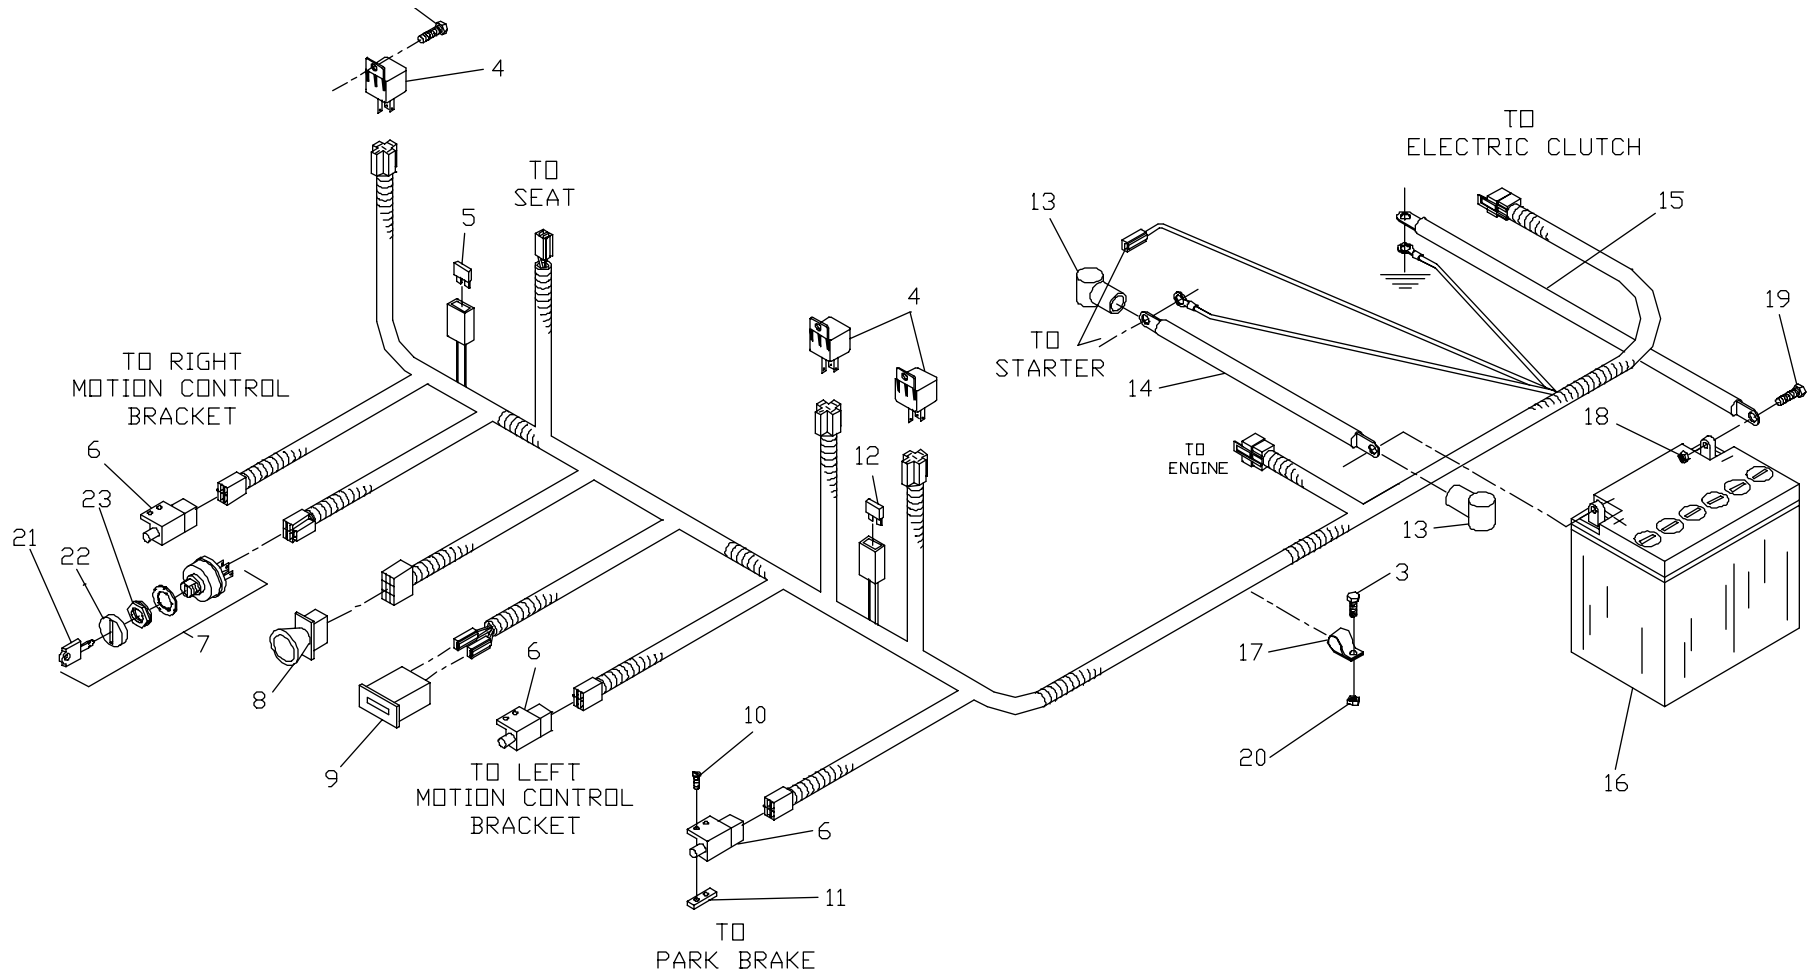

FRONT FRAME ASSEMBLY

52" & 61" DECK ASSEMBLY

ITEM	PART NO.	QTY.	DESCRIPTION
1.....	539104612	1	61" FRONT DECK W / DECALS
.....	539104613	1	52" FRONT DECK W / DECALS
2.....	539103698	4	HOUSING ASSEMBLY
3.....	539101733	3	21" BLADE (61" DECK)
.....	539100341	3	18" BLADE (52" DECK)
4.....	539976982	2	5/8 FLAT WASHER
5.....	539103299	3	5/8F X 1 1/4 HEX CAP SCREW
6.....	539103628	1	GUARD
7.....	539990184	24	5/16C CENTERLOCK NUT
8.....	539976934	7	5/16C X 3/4 HEX CAP SCREW
9.....	539101341	1	3/8C X 3 HEX CAP SCREW
10.....	539104596	1	DEFLECTOR
11.....	539102643	6	ANTI-SCALP ROLLER
12.....	539102698	6	BUSHING
13.....	539990517	7	3/8 FLAT WASHER
14.....	539990546	11	3/8C CENTERLOCK NUT
15.....	539102612	2	3/8C X 2 3/4 HEX CAP SCREW
16.....	539991131	2	3/8C X 4 TAP BOLT
17.....	539102070	6	3/8C KNOB
18.....	539990613	6	3/8C WHIZ NUT
19.....	539102754	6	3/8C X 3 1/2 GRADE 8 HEX CAP SCREW
20.....	539101175	8	7/16C X 1 1/2 HEX CAP SCREW
21.....	539102641	4	LIFT CHAIN
22.....	539102582	8	7/16C WHIZ NUT
23.....	539990839	8	7/16C CENTERLOCK NUT
24.....	539990209	14	5/16C X 1 HEX CAP SCREW
25.....	539104580	1	DISCHARGE CHUTE
26.....	539104574	2	BELT SHIELD (61" DECK)
.....	539104588	2	BELT SHIELD (52" DECK)
28.....	539102549	1	BLADE BELT (61" DECK)
.....	539102903	1	BLADE BELT (52" DECK)
29.....	539102056	2	3/8 SEALING WASHER
30.....	539976941	4	3/8C X 1 1/4 HEX CAP SCREW
31.....	539104241	2	IDLER BUSHING
32.....	539102652	1	IDLER PULLEY
33.....	539990692	11	5/16 FLAT WASHER

52" & 61" DECK ASSEMBLY

WIRING ASSEMBLY

ITEM	PART NO.	QTY.	DESCRIPTION
1.	539102764	1	WIRING HARNESS
2.	539991034	3	#10 X 1/2 HEX SELF-TAPPING SCREW
3.	539990580	1	1/4C X 3/4 HEX CAP SCREW
4.	539102914	3	RELAY
5.	539101771	1	7.5 AMP 32 VOLT ATO FUSE
6.	539101080	3	INTERLOCK SWITCH
7.	539101770	1	IGNITION SWITCH W/KEY
	539911138	2	KEYS
8.	539101768	1	BLADE SWITCH
9.	539102540	1	HOUR METER
10.	539976952	6	#10-24 X 5/8 SLOTTED SCREW
11.	539102678	3	TAPPED PLATE