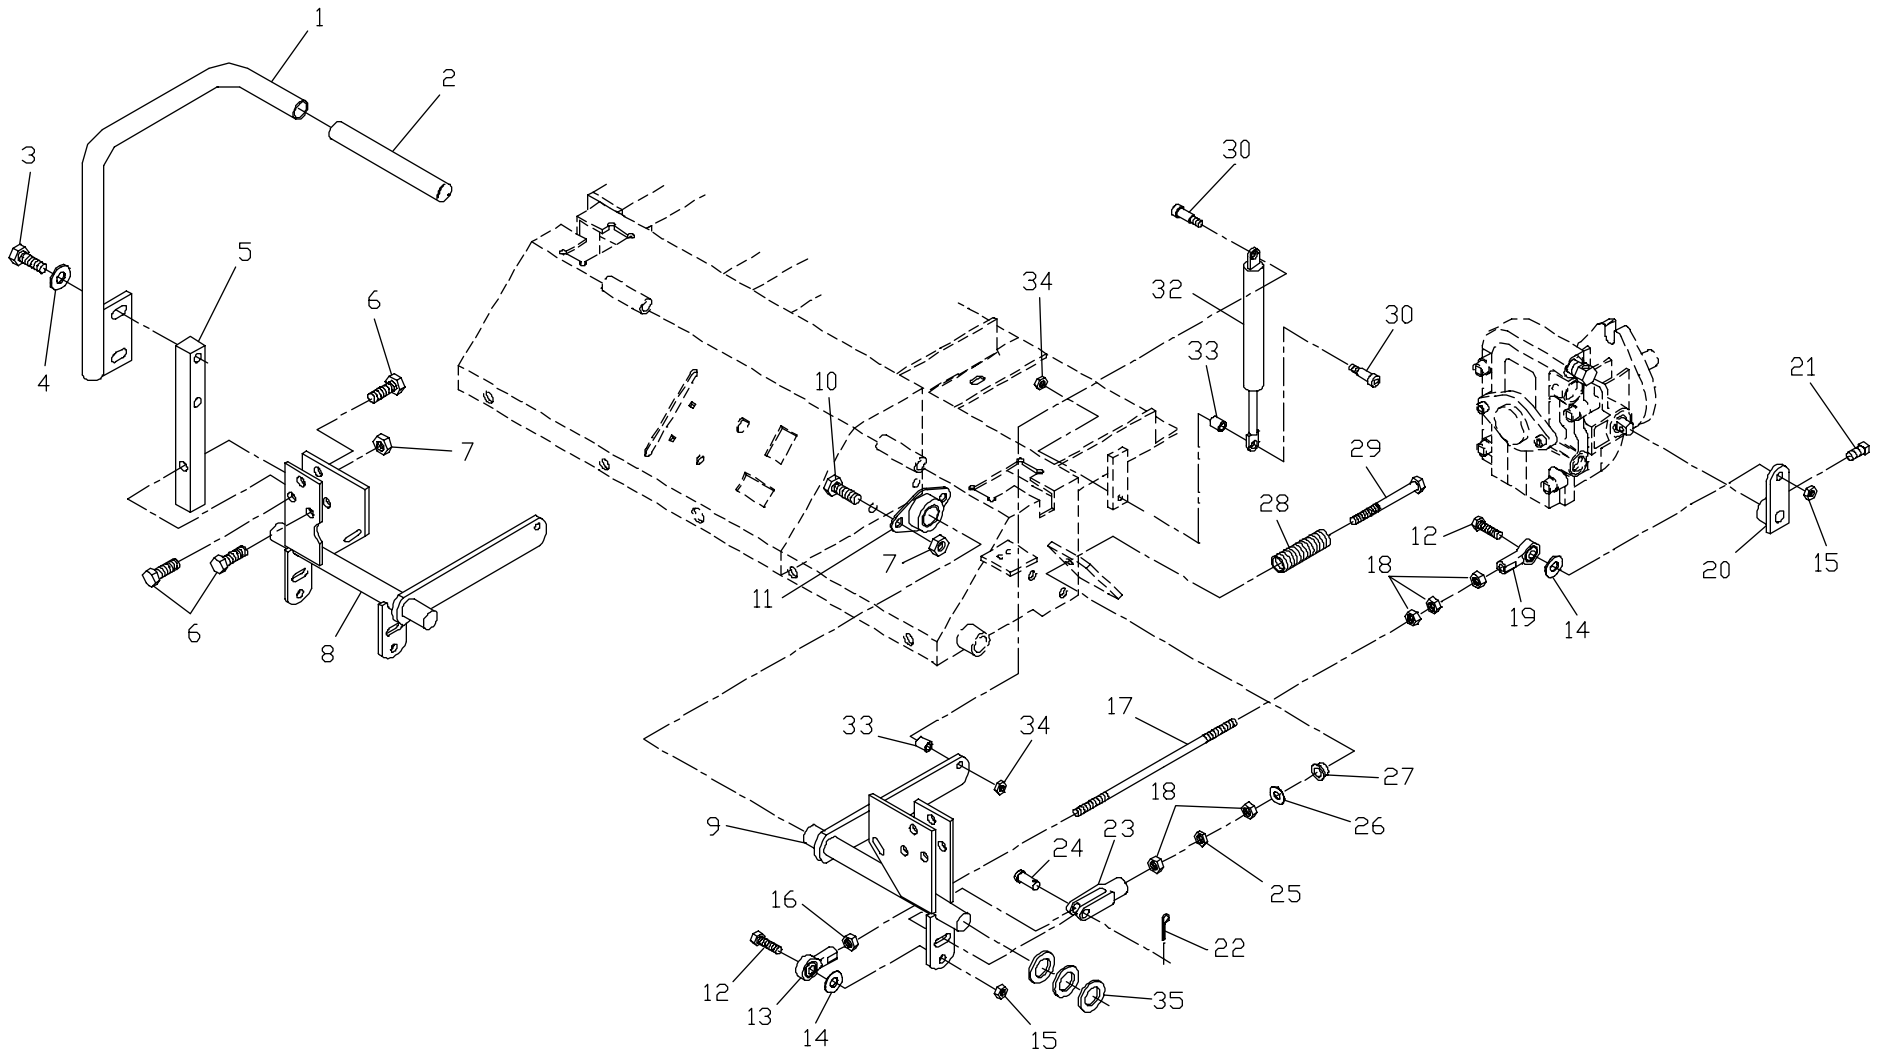

ITEM	PART NO.	QTY.	DESCRIPTION
10.....	539102617	2	#10-24 X 7/8 SLOTTED SCREW
11.....	539102794	2	SEAT BUMPER
12.....	539976977	2	#10-24 NYLOC NUT
13.....	539101517	2	3/8C X 5 HEX CAP SCREW
14.....	539990209	1	5/16C X 1 HEX CAP SCREW
15.....	539990546	2	3/8C CENTERLOCK NUT
16.....	539990184	5	5/16C CENTERLOCK NUT
17.....	539104789	1	DECAL, CROWN
18.....	539104565	1	SEAT BACK CUSHION

SEAT ASSEMBLY

MOTION CONTROL ASSEMBLY

ITEM	PART NO.	QTY.	DESCRIPTION
1.....	539102586	1	MOTION CONTROL HANDLE, RIGHT
.....	539102585	1	MOTION CONTROL HANDLE, LEFT (NOT SHOWN)
2.....	539102592	2	GRIP
3.....	539990563	4	3/8C X 1 HEX CAP SCREW
4.....	539102593	4	3/8 DISC SPRING WASHER
5.....	539102809	2	CONTROL ARM
6.....	539990730	6	3/8C X 1 3/4 HEX CAP SCREW
7.....	539990546	14	3/8C CENTERLOCK NUT
8.....	539102815	1	BRACKET, RIGHT
9.....	539102816	1	BRACKET, LEFT
10.....	539990134	8	3/8C X 3/4 HEX CAP SCREW
11.....	539102797	4	FLANGE BEARING
12.....	539990627	4	5/16C X 1 1/4 HEX CAP SCREW
13.....	539102591	2	BALL JOINT, LEFTHAND THREAD
14.....	539990692	4	5/16 FLAT WASHER
15.....	539990184	4	5/16C CENTERLOCK NUT
16.....	539991073	2	5/16F JAM NUT, LEFTHAND THREAD
17.....	539102589	2	PUMP CONTROL LINK

ITEM	PART NO.	QTY.	DESCRIPTION
18.....	539990223	10	5/16F HEX NUT
19.....	539102590	2	BALL JOINT, RIGHT-HAND THREAD
20.....	539102825	2	PUMP CONTROL ARM
21.....	539102717	2	5/16C X 5/8 SQ HEAD SET SCREW
22.....	539990555	2	3/32 X 1/2 COTTER PIN
23.....	539976481	2	5/16F YOKE
24.....	539977793	2	5/16 X 1 CLEVIS PIN
25.....	539100561	2	5/16F HEX JAM NUT
26.....	539990598	2	1/4 FLAT WASHER
27.....	539101535	2	NYLON BUSHING
28.....	539102796	2	NEUTRAL DETENT SPRING
29.....	539102795	2	SHOULDER SCREW, NEUTRAL RETURN
30.....	539102828	4	5/16 X 5/8 SHOULDER SCREW
32.....	539102720	2	DAMPENER
33.....	539102827	4	SPACER
34.....	539990372	4	1/4C CENTERLOCK NUT
35.....	539100242	6	MACH BUSHING