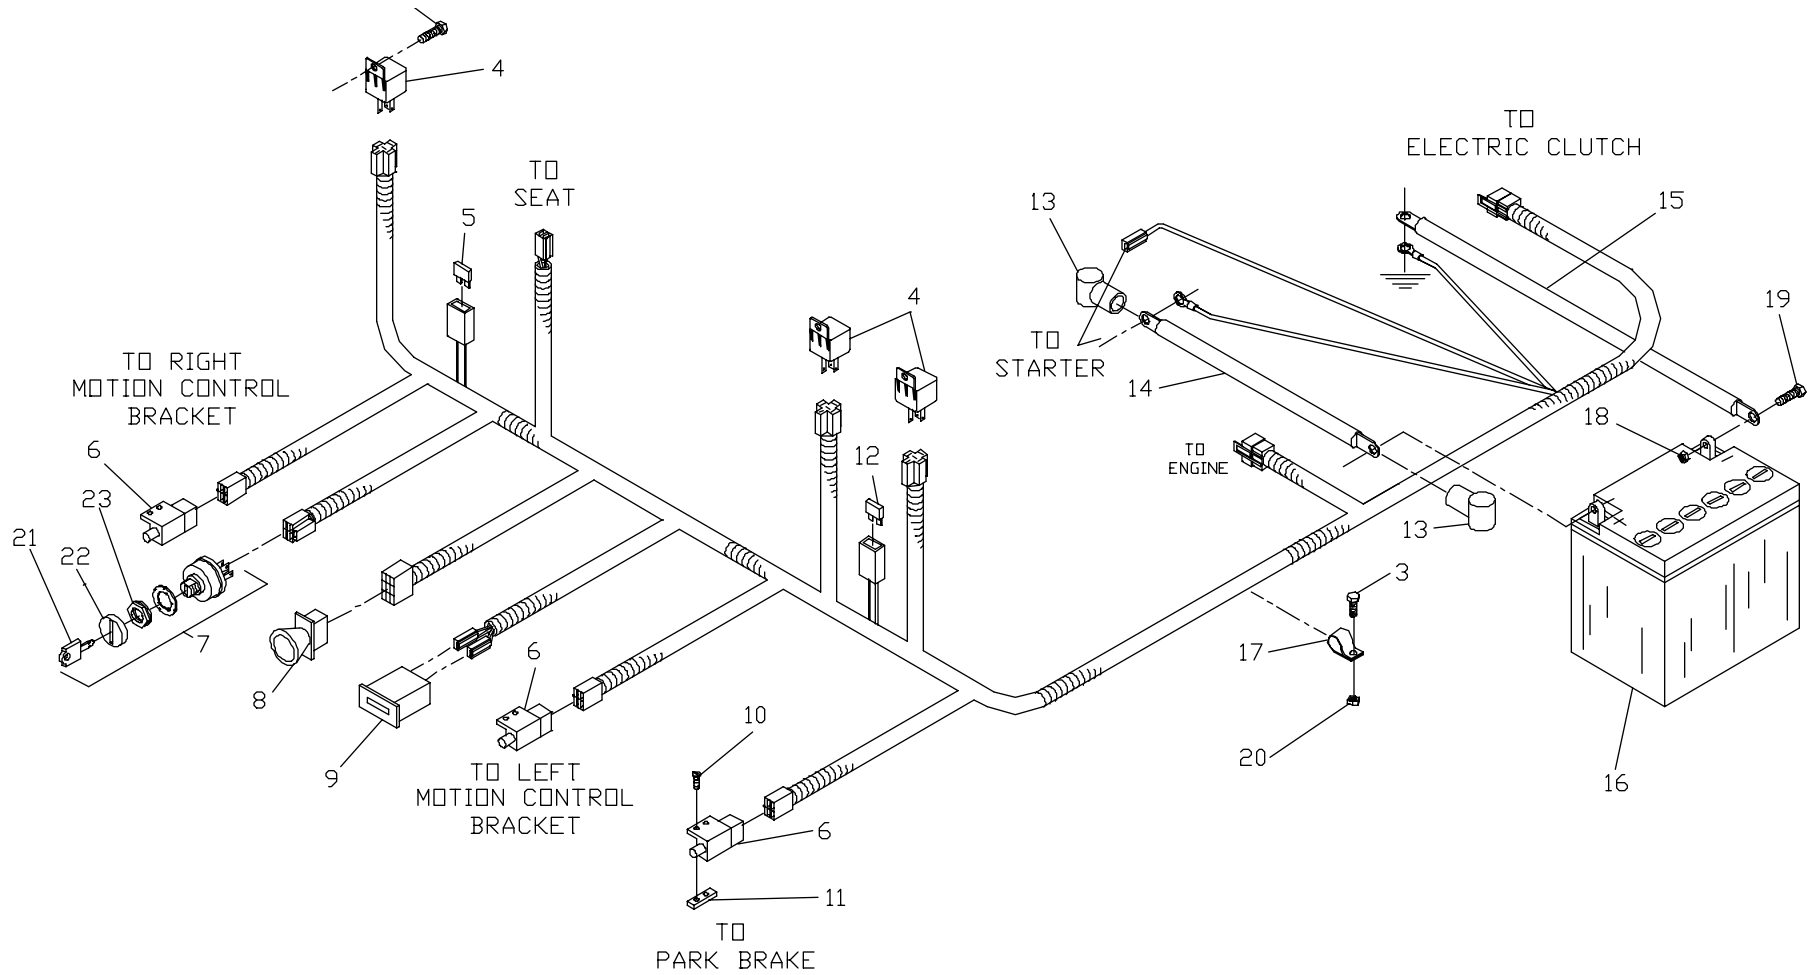

WIRING ASSEMBLY

ITEM	PART NO.	QTY.	DESCRIPTION
1.	539102764	1	WIRING HARNESS
2.	539991034	3	#10 X 1/2 HEX SELF-TAPPING SCREW
3.	539990580	1	1/4C X 3/4 HEX CAP SCREW
4.	539102914	3	RELAY
5.	539101771	1	7.5 AMP 32 VOLT ATO FUSE
6.	539101080	3	INTERLOCK SWITCH
7.	539101770	1	IGNITION SWITCH W/KEY
	539911138	2	KEYS
8.	539101768	1	BLADE SWITCH
9.	539102540	1	HOUR METER
10.	539976952	6	#10-24 X 5/8 SLOTTED SCREW
11.	539102678	3	TAPPED PLATE

ITEM	PART NO.	QTY.	DESCRIPTION
12.	539102086	1	20 AMP 32 VOLT ATO FUSE
13.	539102759	2	INSULATOR
14.	539102757	1	POSITIVE (+) BATTERY CABLE (RED)
15.	539102758	1	NEGATIVE (-) BATTERY CABLE (BLACK)
16.	539102436	1	12 VOLT 330 AMP BATTERY
17.	539102685	1	LOOM CLIP
18.	539990184	2	5/16C CENTERLOCK NUT
19.	539990206	2	5/16C X 1 HEX CAP SCREW
20.	539990372	1	1/4C CENTERLOCK NUT
21.	539104812	1	KEY, PADDED
22.	539103177	1	NUT
23.	539103178	1	COVER

WIRING ASSEMBLY