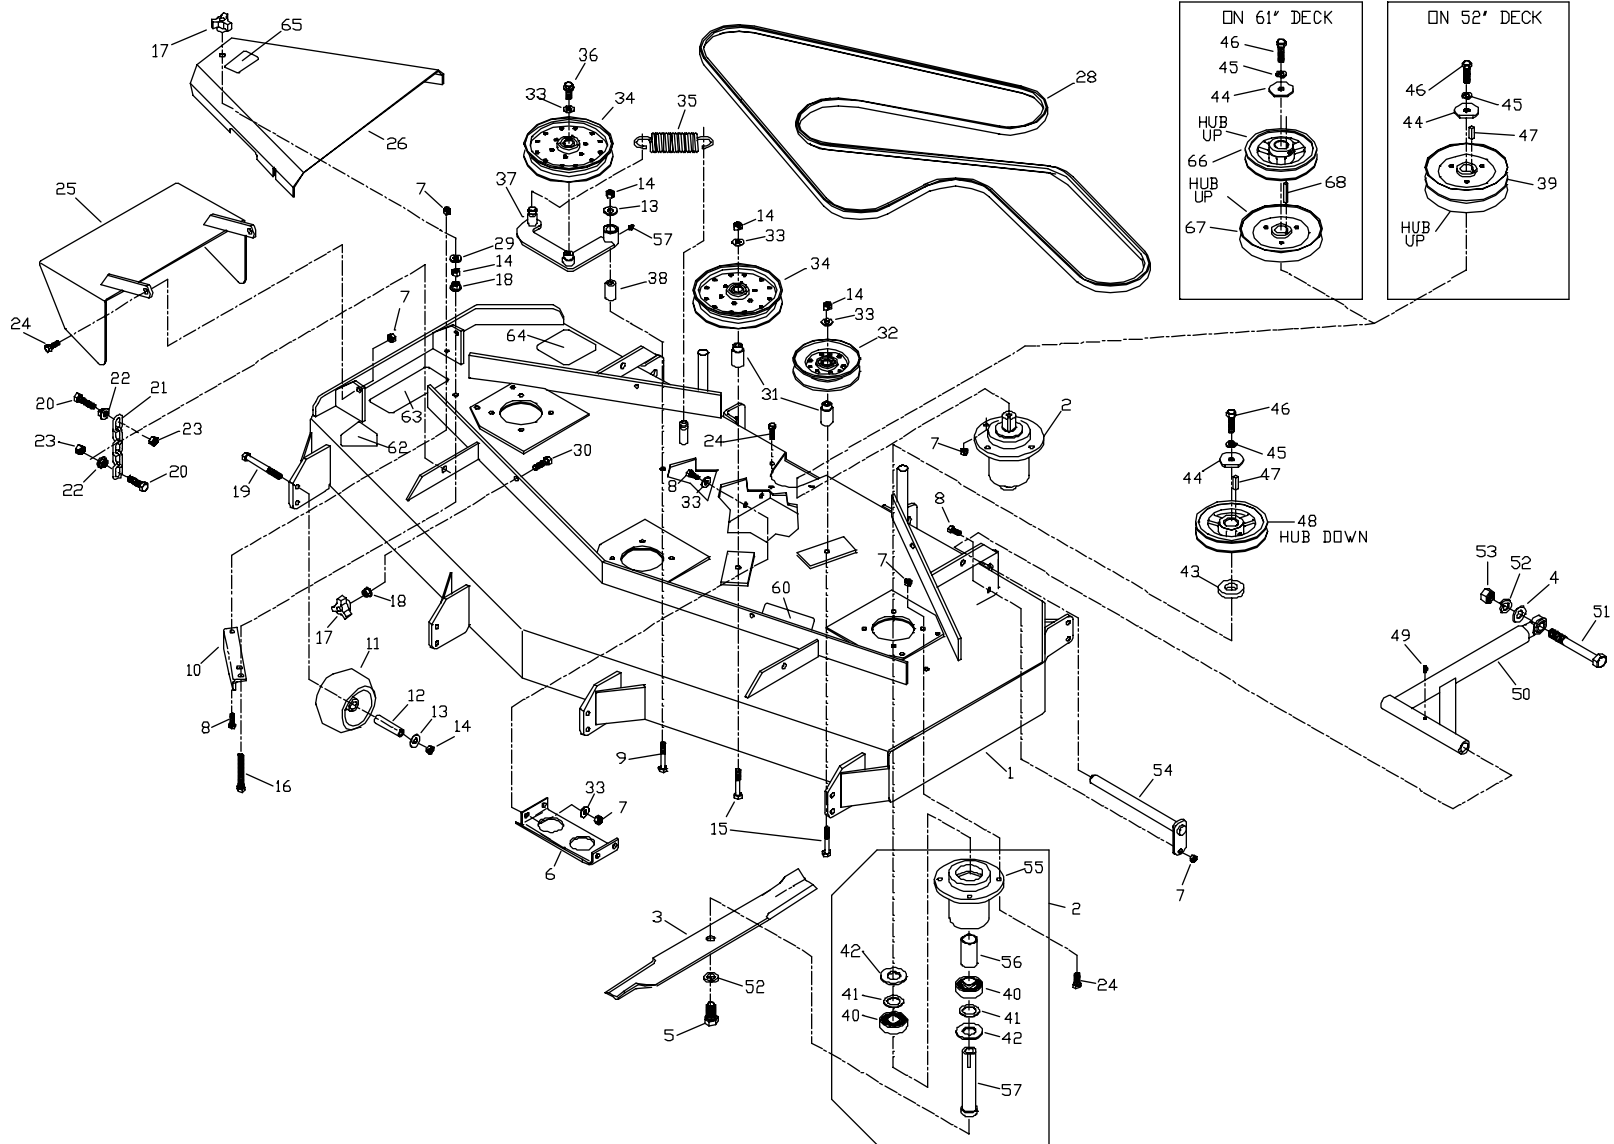

52" & 61" DECK ASSEMBLY

ITEM	PART NO.	QTY.	DESCRIPTION
1	539104612	1	61" FRONT DECK W / DECALS
	539104613	1	52" FRONT DECK W / DECALS
2	539103698	4	HOUSING ASSEMBLY
3	539101733	3	21" BLADE (61" DECK)
	539100341	3	18" BLADE (52" DECK)
4	539976982	2	5/8 FLAT WASHER
5	539103299	3	5/8F X 1 1/4 HEX CAP SCREW
6	539103628	1	GUARD
7	539990184	24	5/16C CENTERLOCK NUT
8	539976934	7	5/16C X 3/4 HEX CAP SCREW
9	539101341	1	3/8C X 3 HEX CAP SCREW
10	539104596	1	DEFLECTOR
11	539102643	6	ANTI-SCALP ROLLER
12	539102698	6	BUSHING
13	539990517	7	3/8 FLAT WASHER
14	539990546	11	3/8C CENTERLOCK NUT
15	539102612	2	3/8C X 2 3/4 HEX CAP SCREW
16	539991131	2	3/8C X 4 TAP BOLT
17	539102070	6	3/8C KNOB
18	539990613	6	3/8C WHIZ NUT
19	539102754	6	3/8C X 3 1/2 GRADE 8 HEX CAP SCREW
20	539101175	8	7/16C X 1 1/2 HEX CAP SCREW
21	539102641	4	LIFT CHAIN
22	539102582	8	7/16C WHIZ NUT
23	539990839	8	7/16C CENTERLOCK NUT
24	539990209	14	5/16C X 1 HEX CAP SCREW
25	539104580	1	DISCHARGE CHUTE
26	539104574	2	BELT SHIELD (61" DECK)
	539104588	2	BELT SHIELD (52" DECK)
28	539102549	1	BLADE BELT (61" DECK)
	539102903	1	BLADE BELT (52" DECK)
29	539102056	2	3/8 SEALING WASHER
30	539976941	4	3/8C X 1 1/4 HEX CAP SCREW
31	539104241	2	IDLER BUSHING
32	539102652	1	IDLER PULLEY
33	539990692	11	5/16 FLAT WASHER

ITEM	PART NO.	QTY.	DESCRIPTION
34	539102610	2	IDLER PULLEY
35	539102642	1	IDLER SPRING
36	539990582	1	3/8C X 1 HEX FLANGE CAP SCREW
37	539104604	1	IDLER ARM
38	539103031	1	SLEEVE BUSHING
39	539103625	1	DOUBLE PULLEY, 52"
40	539102677	8	BEARING
41	539102244	8	MACH BUSHING 18 GA
42	539102675	8	MACH BUSHING 10 GA
43	539102245	3	SPACER
44	539100132	4	CRANKSHAFT WASHER
45	539990247	4	7/16 LOCK WASHER
46	539100141	4	7/16F X 1 1/2" HEX CAP SCREW
47	539101995	4	KEY, 1/4 SQ X 1 1/8(52")
		3	(61" MODELS)
48	539101834	3	PULLEY (61" DECK)
	539102241	3	PULLEY (52" DECK)
49	539976998	2	1/4 - 28 ZERK
50	539104579	1	STRUT, LEFT
	539104578	1	STRUT, RIGHT (NOT SHOWN)
51	539102729	2	5/8C X 5 HEX CAP SCREW
52	539990333	5	5/8 LOCK WASHER
53	539990566	2	5/8C HEX NUT
54	539102619	2	PIVOT PIN
55	539102673	4	CUTTER HOUSING
56	539102676	4	SPACER
57	539103697	4	SPINDLE
60	539102728	1	DECAL, BELT ROUTING
62	539913010	1	DECAL, WARNING
63	539100344	1	DECAL, DANGER
64	539102703	1	DECAL, ANTI-SCALP
65	539102892	1	DECAL, NO STEP
66	539102241	1	PULLEY(61" JACK SHAFT)
67	539104278	1	PULLEY(61" JACK SHAFT)
68	539100152	1	KEY 1/4" SQ. X 1 7/8"

52" & 61" DECK ASSEMBLY