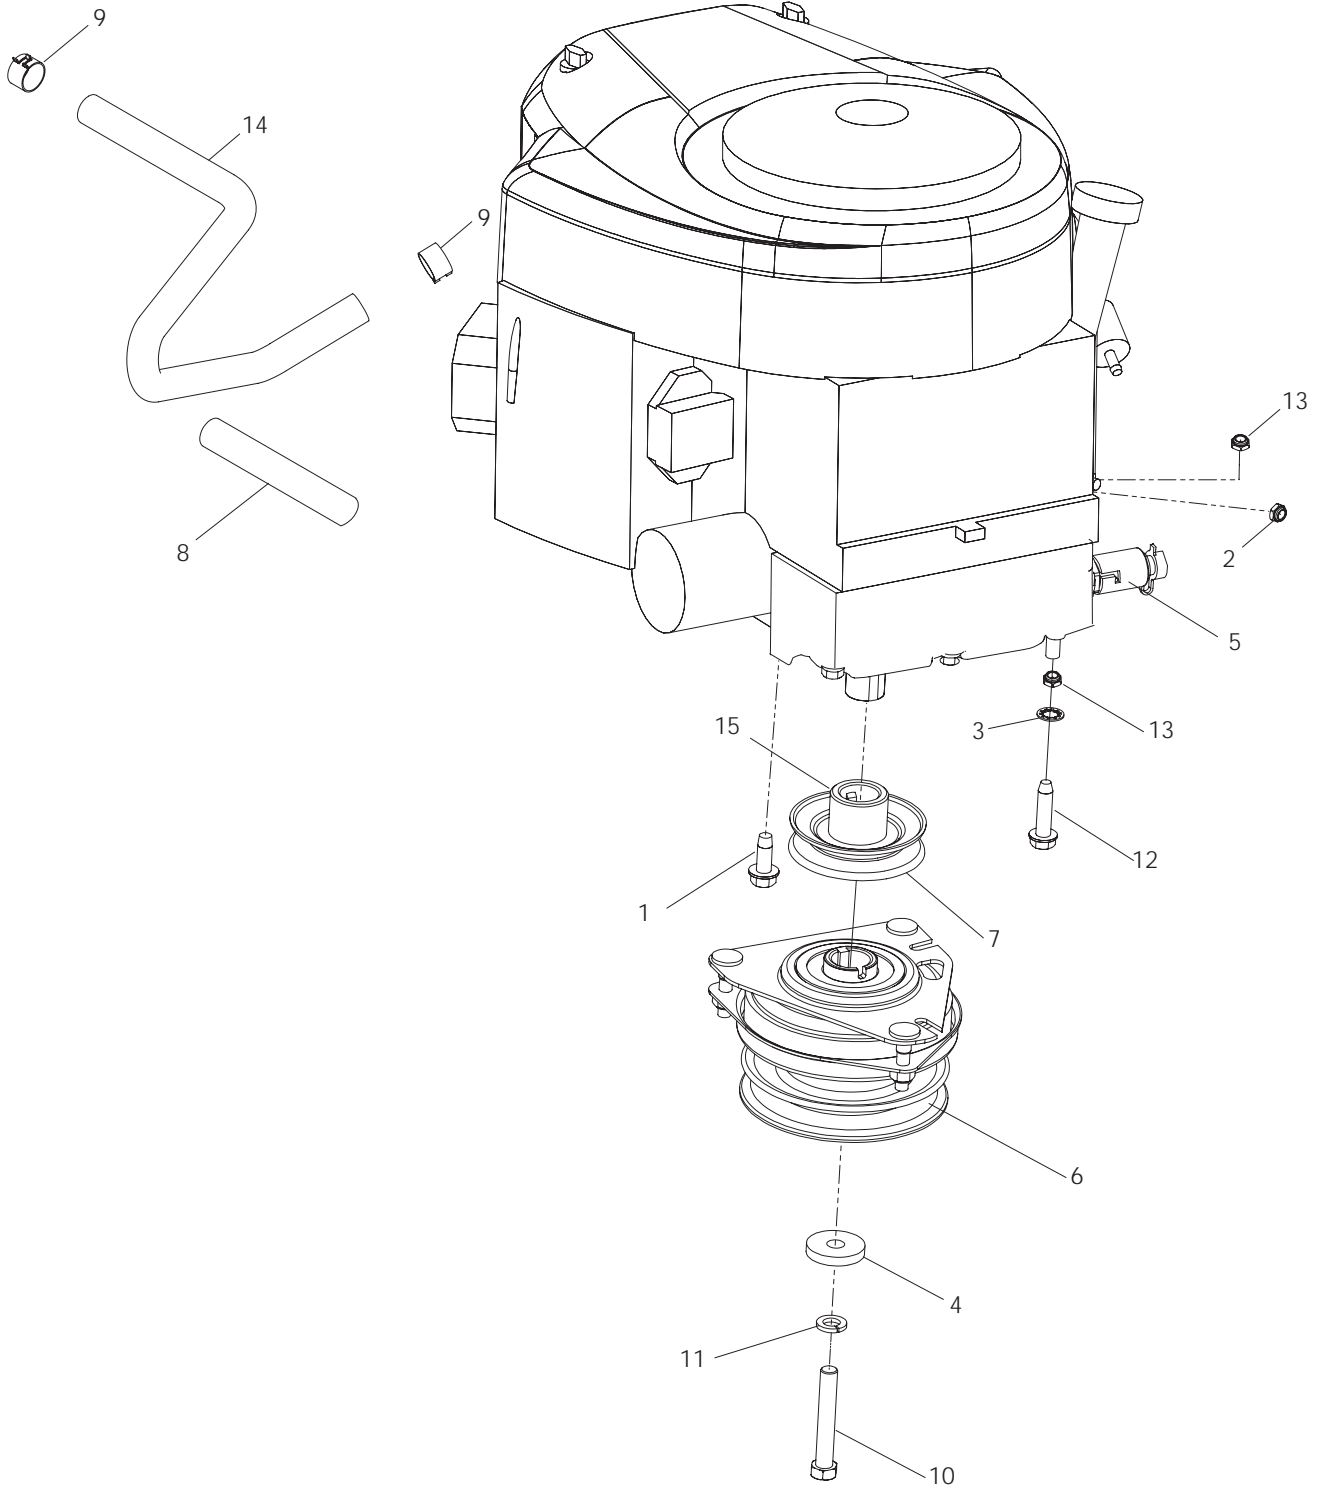

ENGINE

Briggs & Stratton 24 & 26 HP