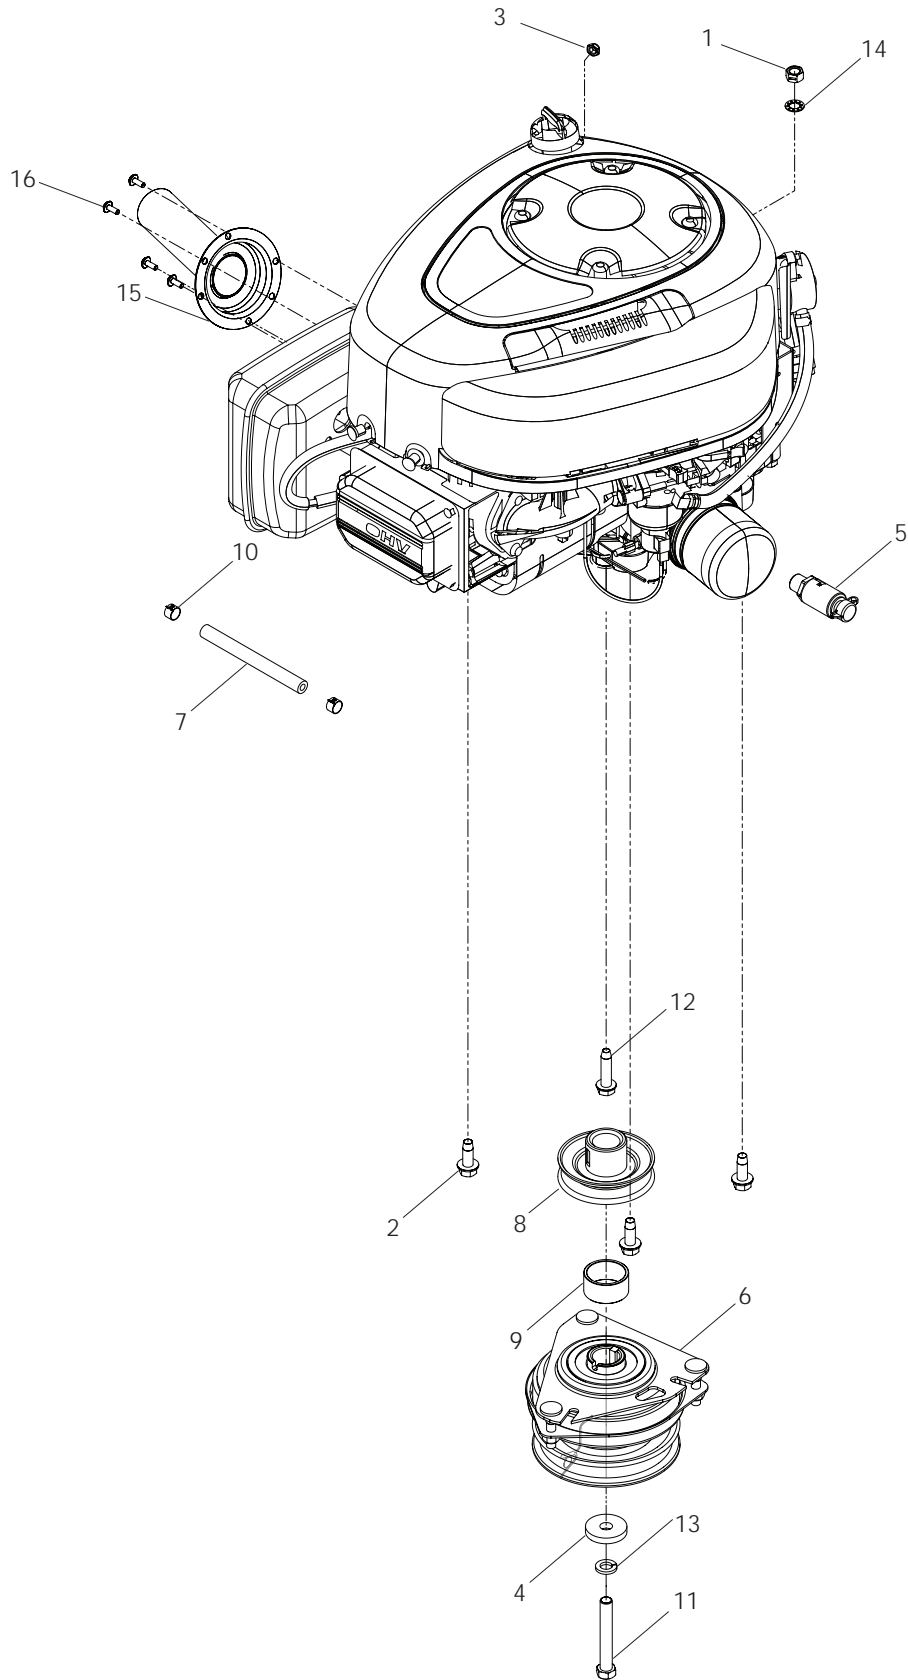

ENGINE

Kohler 20 HP

ENGINE

ITEM	PART NO.	QTY.	DESCRIPTION	ITEM	PART NO.	QTY.	DESCRIPTION
1...	539 107476	3...	BOLT, $\frac{3}{8}$ -16 x 1, THRD FORM	10...	539 923388	1...	HCS, $\frac{7}{16}$ -20 x 3
2...	539 108120	1...	NUT, $\frac{1}{4}$ -20, THIN, NYLOC	11...	539 990184	2...	NUT, $\frac{5}{16}$ -18, CENTERLOCK
3...	539 110064	1...	CLUTCH WASHER	12...	539 990247	1...	LOCKWASHER, $\frac{7}{16}$
4...	539 976938	1...	HCS $\frac{5}{16}$ -18 x $2\frac{1}{2}$ ZD	13...	539 990390	1...	WASHER, $\frac{3}{8}$
5...	539 110417	1...	CLUTCH	14...	539 111902	1...	MUFFLER
6...	539 110425	1...	FUEL LINE, 5"	15...	539 990209	2...	HCS, $\frac{5}{16}$ -18 X 1
7...	539 114530	1...	PULLEY, ENGINE	16...	539 990187	2...	WASHER $\frac{5}{16}$ SLW ZD
8...	539 114542	1...	SPACER, ENGINE PULLEY	17...	539 110093	1...	OIL DRAIN FITTING
9...	539 912222	2...	CLAMP, HOSE				

ENGINE

Briggs & Stratton 16 HP

ENGINE

ITEM	PART NO.	QTY.	DESCRIPTION	ITEM	PART NO.	QTY.	DESCRIPTION
1..	539 990546....	1	NUT, $\frac{3}{8}$ -16 HEX CNTRLK	9..	539 114542....	1	SPACER, ENGINE PULLEY
2..	539 107476....	3	BOLT, $\frac{3}{8}$ -16 x 1, THD FRM	10..	539 912222....	2	CLAMP, HOSE
3..	539 108120....	1	NUT, $\frac{1}{4}$ -20, THIN, NYLOC	11..	539 923388....	1	HCS, $\frac{7}{16}$ -20 x 3
4..	539 110064....	1	CLUTCH WASHER	12..	539 110025....	1	BOLT $\frac{3}{8}$ -16 x 1.5 THD FRM
5..	539 110093....	1	OIL DRAIN FITTING	13..	539 990247....	1	WASHER $\frac{7}{16}$ SLW ZD
6..	539 110417....	1	CLUTCH	14..	539 990390....	1	WASHER, $\frac{3}{8}$
7..	539 110425....	1	FUEL LINE, 5"	15..	539 121371....	1	EXTENSION, MUFFLER
8..	539 114530....	1	PULLEY, ENGINE	16..	539 115537....	4	SCREW, #10 -16 x $\frac{1}{2}$