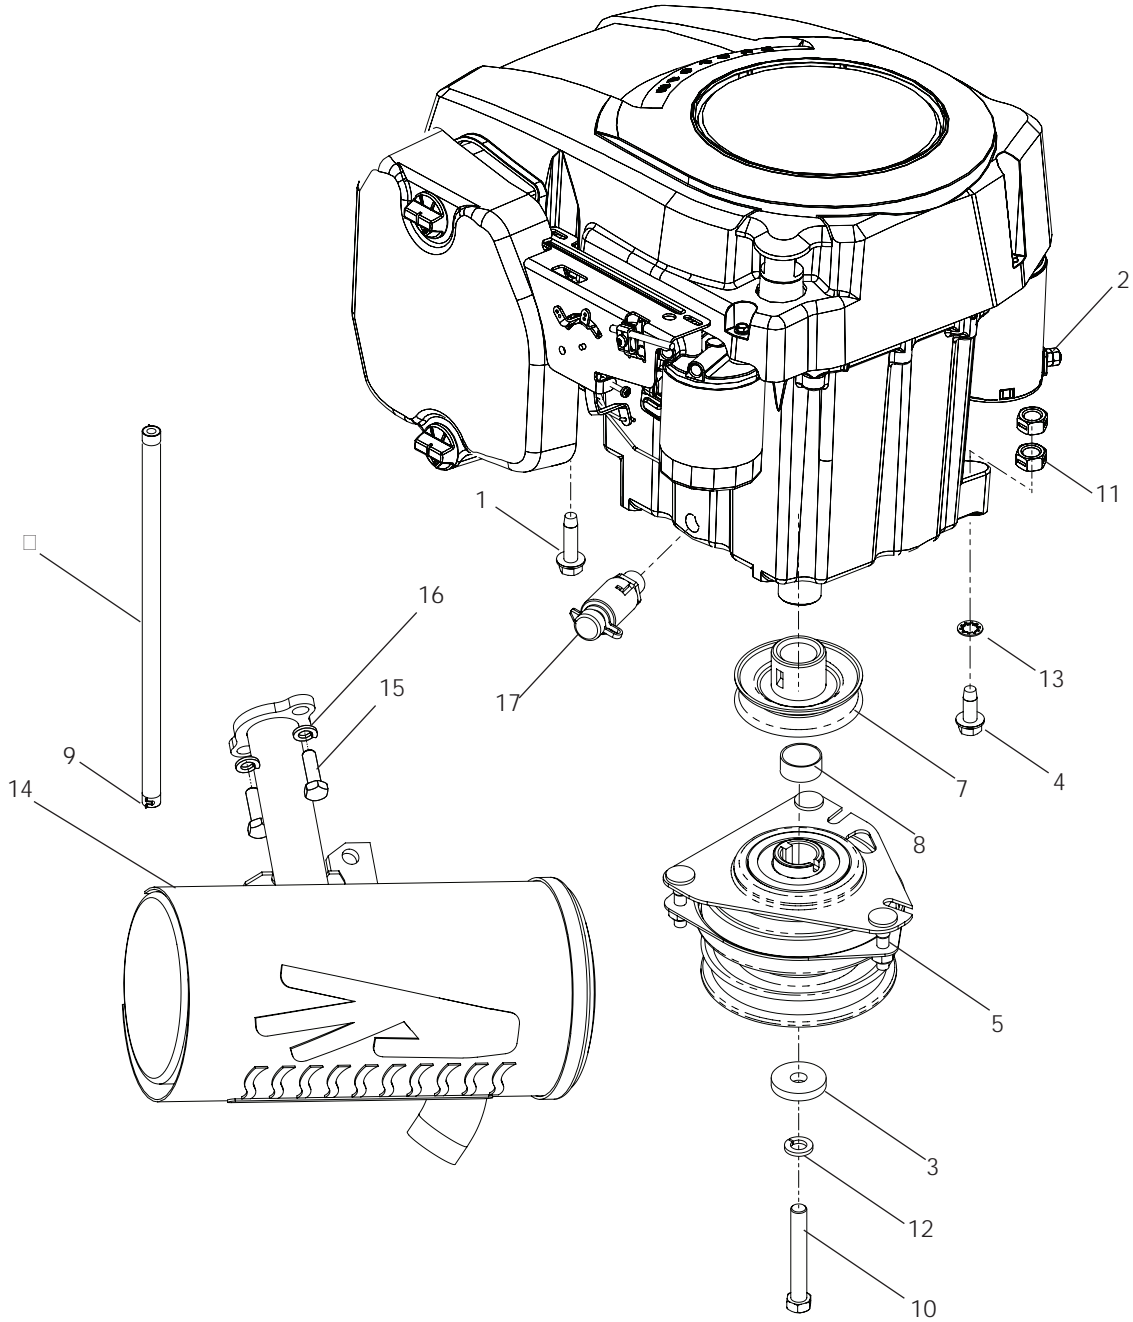

ENGINE

Kohler 20 HP