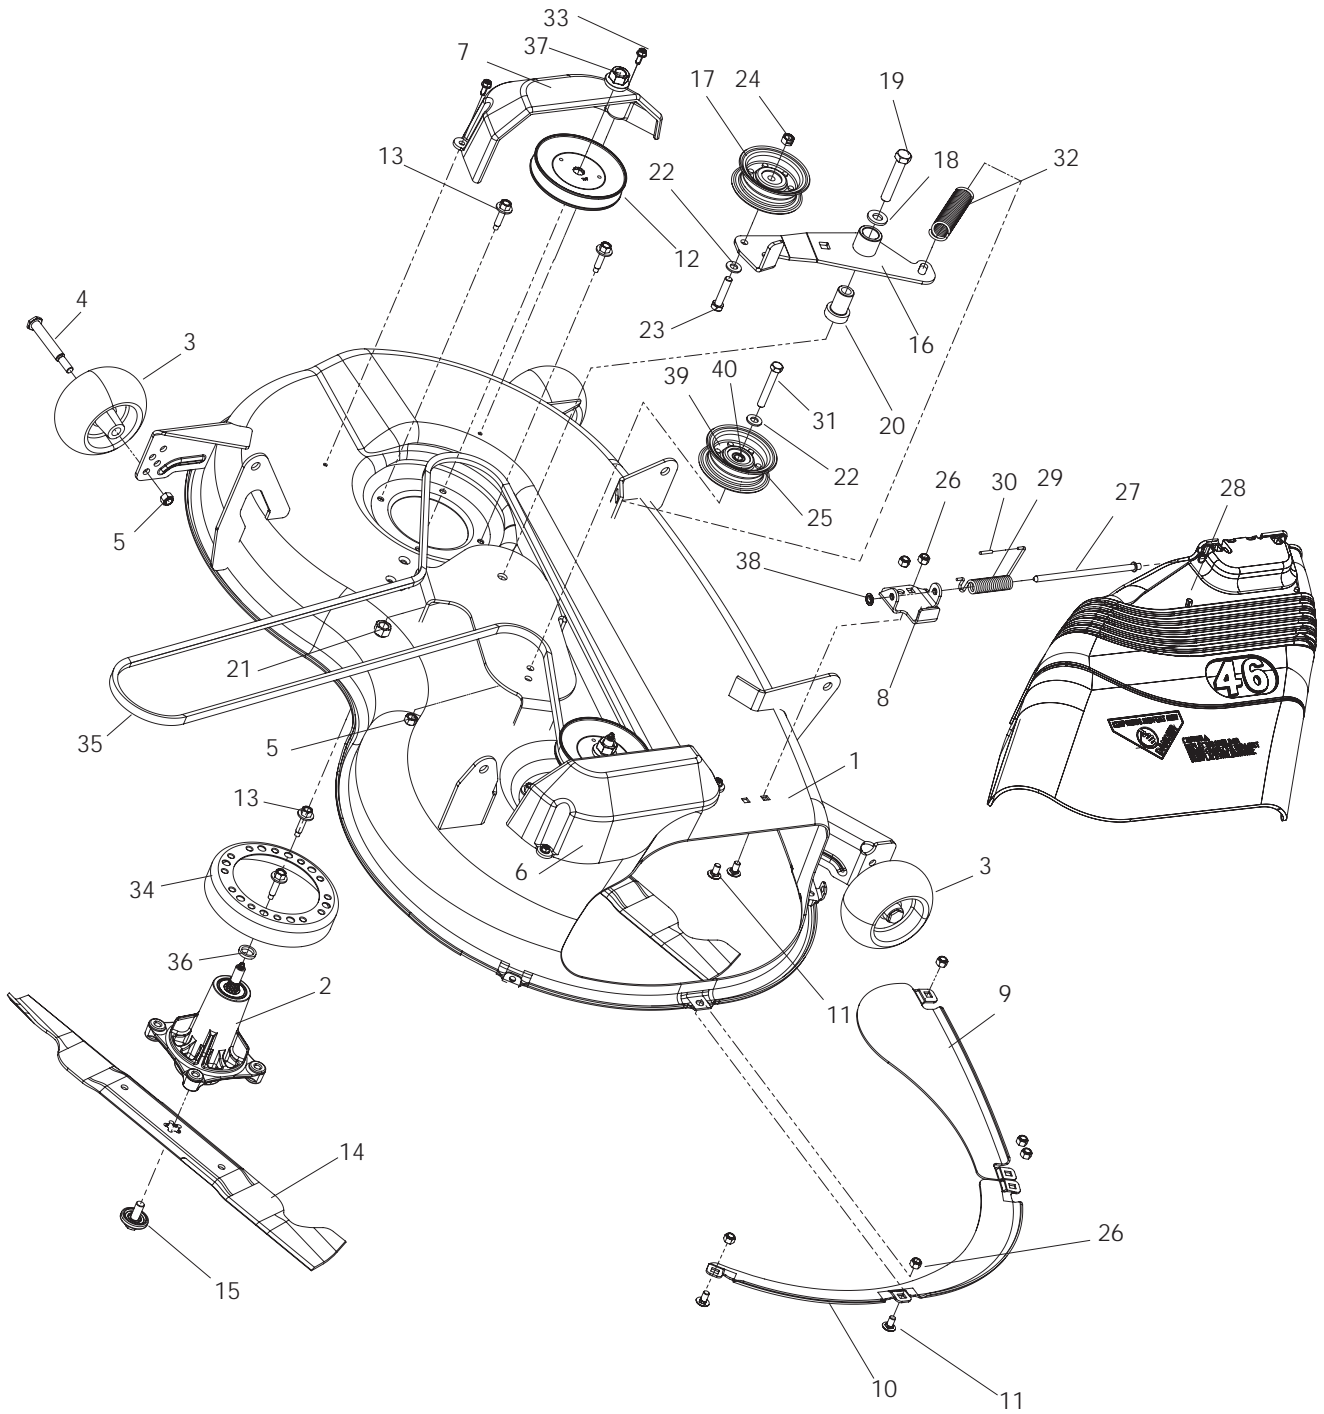

46" CUTTING DECK