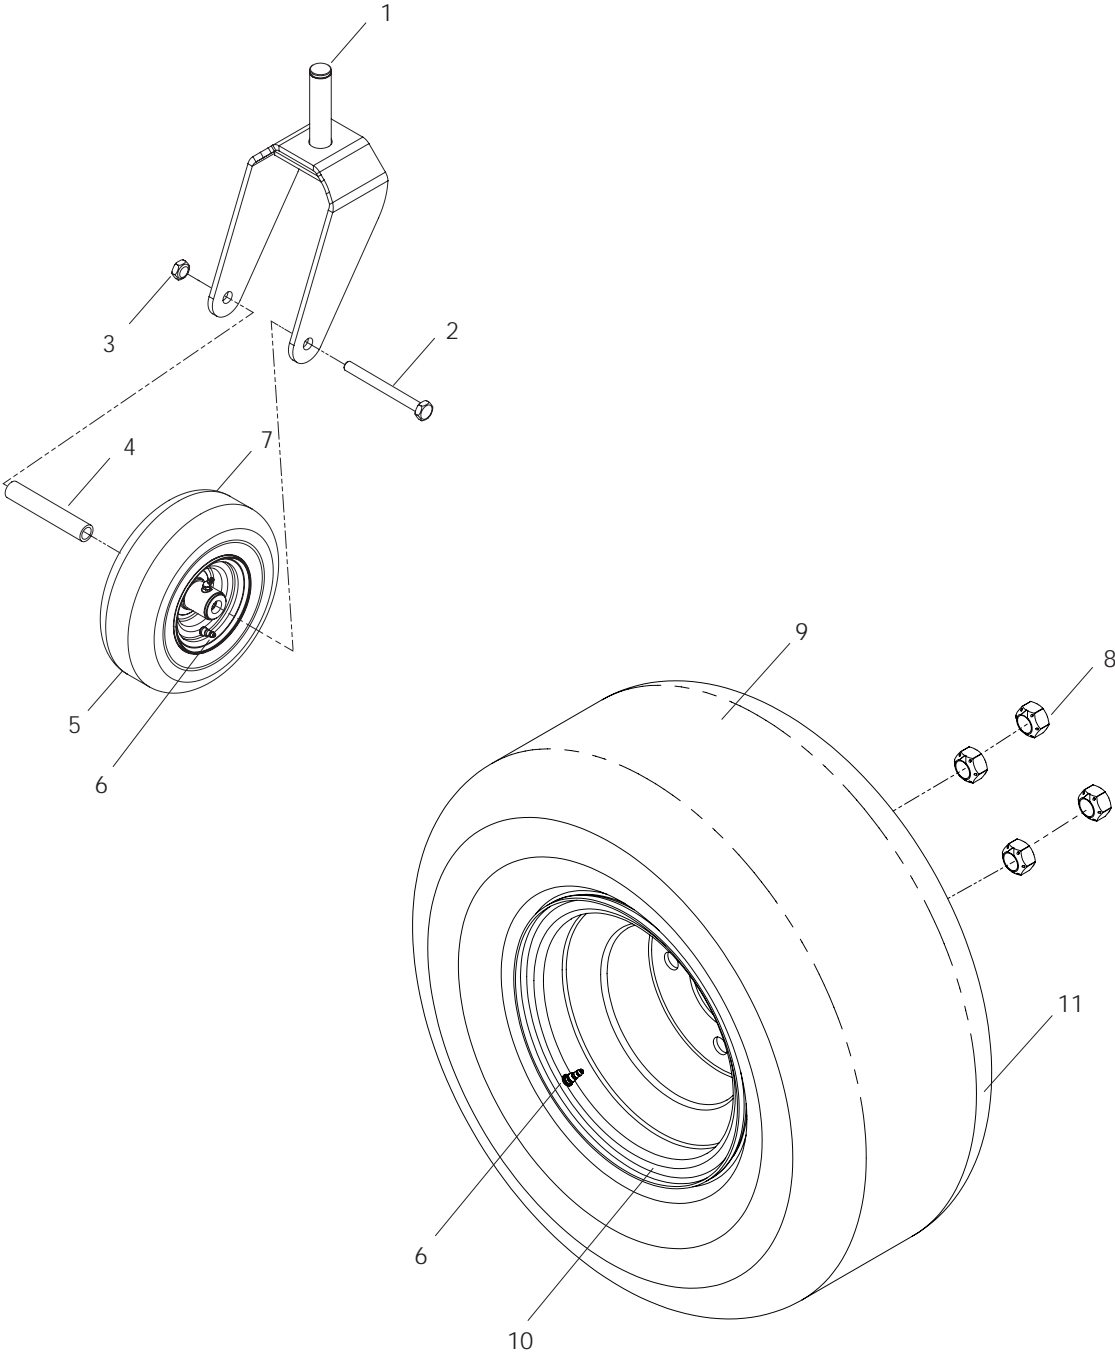

IGNITION SYSTEM

Models 968999281, 968999511, 968999655, 968999656,
968999685, 968999763 968999764

IGNITION SYSTEM

ITEM	PART NO.	QTY.	DESCRIPTION	ITEM	PART NO.	QTY.	DESCRIPTION
1..	539 101768....	1BLADE SWITCH	12..	539 110056....	1 LENS, COLORED, LT
2..	539 107541....	1IGNITION SWITCH		539 110057....	1 LENS, COLORED, RT
3..	539 107583....	1 THROTTLE CABLE	13..	539 110451....	1 RIM, HEADLIGHT, RT
4..	539 110074....	1HOUR METER		539 110455....	1 RIM, HEADLIGHT, LT
5..	539 130375....	1FENDER, CONSOLE	14..	539 130374....	1 FENDER, LT
6..	539 110305....	1 CONSOLE PLATE	15..	539 990362..	10 SCREW, 1/4-20 x 5/8, SLF TAP
7..	539 110673....	4 SCRW, #10-12 x 3/4, WSH HD	NOT SHOWN			
8..	539 976977....	2NUT, #10-24, NYLOC		539 110471....	1 HEADLIGHT HARNESS
9..	539 990411....	2 SCREW, #10-24 x 1/2				
10..	539 107544....	1KEY				
11..	539 110456....	1HEADLIGHT REFLECTOR, LT				
	539 110452....	1HEADLIGHT REFLECTOR, RT				

WHEELS AND TIRES

WHEELS AND TIRES

ITEM	PART NO.	QTY.	DESCRIPTION	ITEM	PART NO.	QTY.	DESCRIPTION
1..	539 107494....	2CASTER	10..	539 112217....	2RIM 18 x 7.5-8 MODELS 968999508, 968999512, 968999517, 968999765
2..	539 101907....	2HCS, 1/2-13 x 5 1/2				
3..	539 101331....	2NUT, 1/2-13, NYLOC				
4..	539 105543....	2SPACER	11..	539 131997....	2TIRE, 20 x 10-8 MODELS 968999508, 968999512, 968999517
5..	539 110333....	2CASTER WHEEL ASSM				
6..	539 912234....	4VALVE STEM				
7..	539 106995....	2TIRE 11 x 3.5-5	539 130822....	2TIRE, 18 x 9.5-8 MODEL 968999765	
8..	539 101173....	8LUG NUT				
9..	539 110253....	2RR WHEEL ASSM 18 x 7.5-8 MODELS 968999511, 968999656, 968999763, 968999764				
	539 131996....	2RR WHEEL ASSM 20 x 10-8 MODELS 968999508, 968999512, 968999517				
	539 110470....	2RR WHEEL ASSM 18 x 8.5-8 MODELS 968999655, 968999685				
	539 130820....	2RR WHEEL ASSM 18 x 9.5-8 MODEL 968999765				