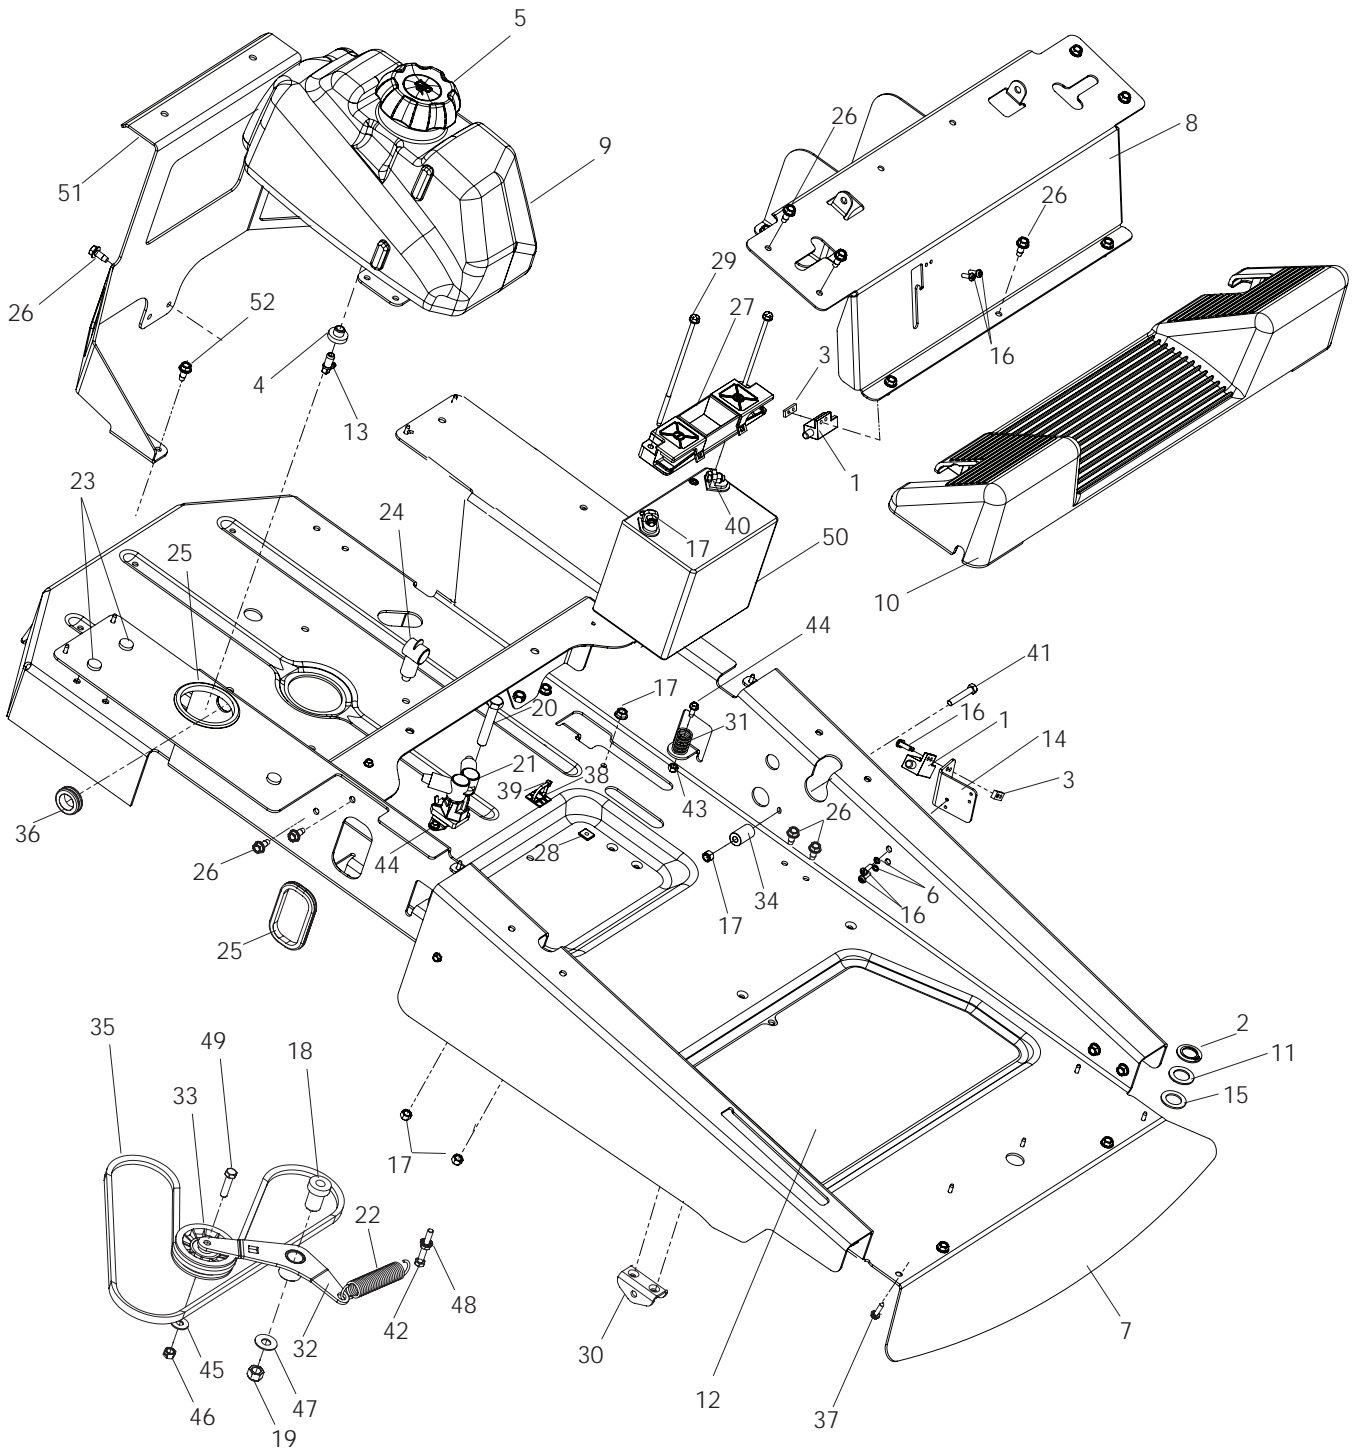

CHASSIS / FRAME

For Units With Serial Number Before 0752xxxxx