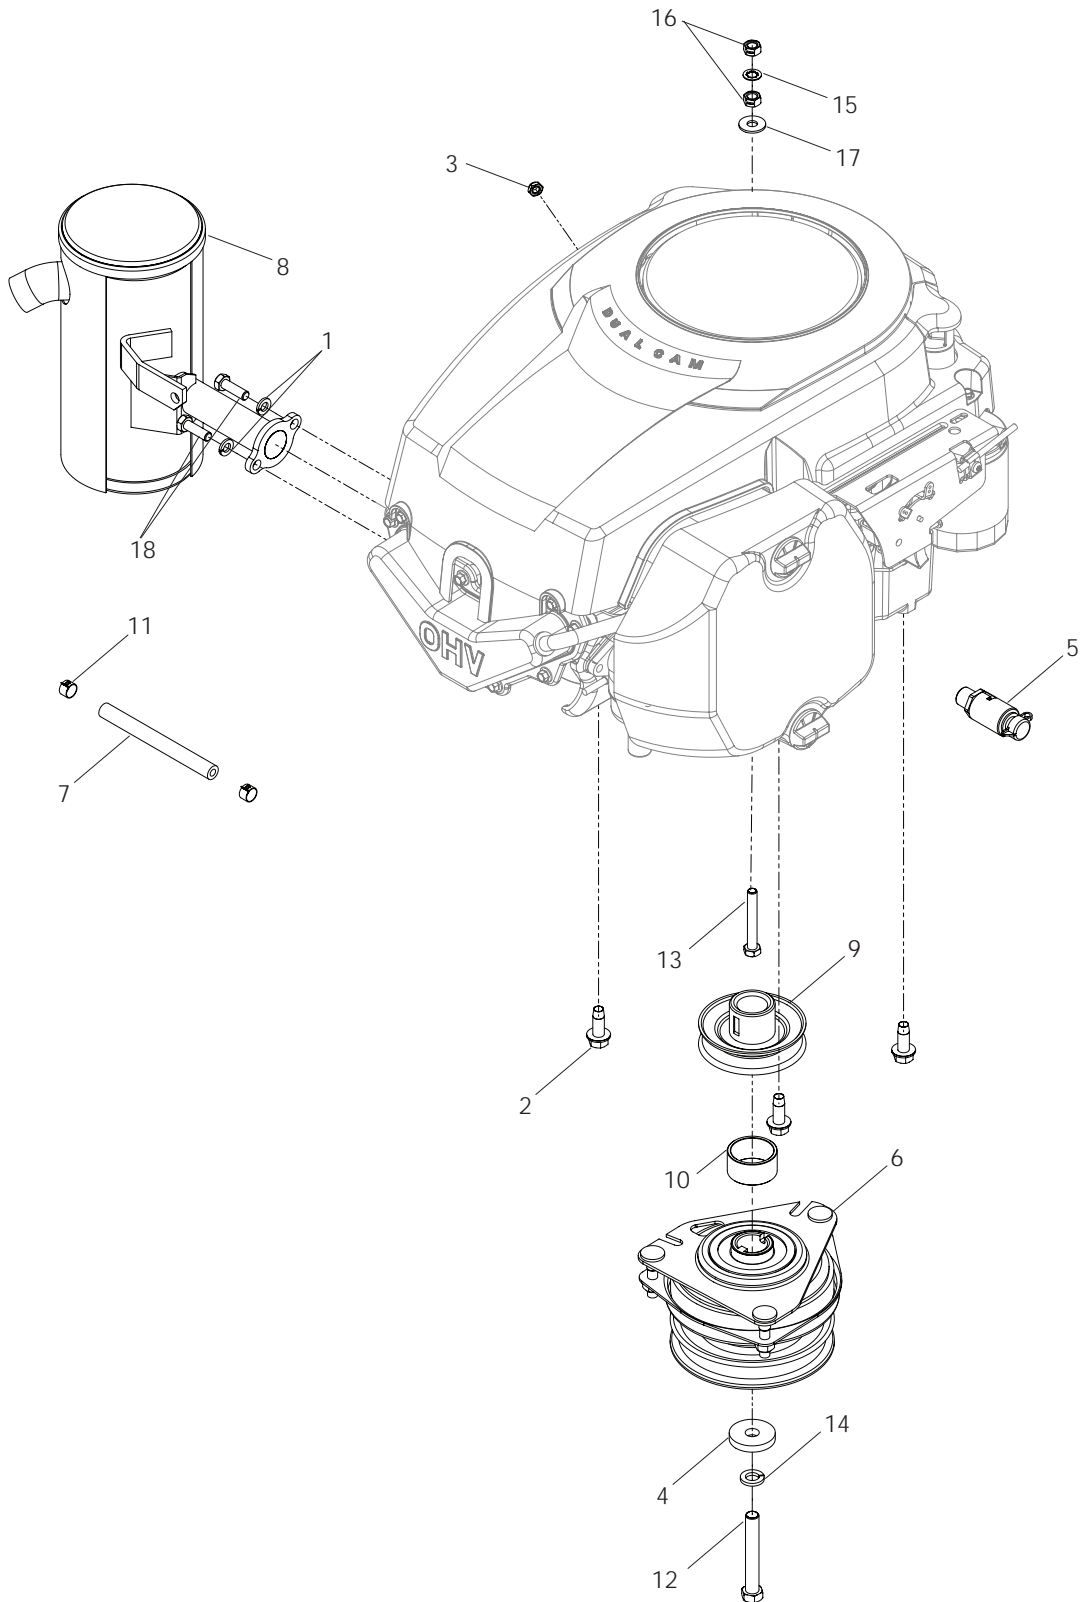

ENGINE

Kohler 18 HP