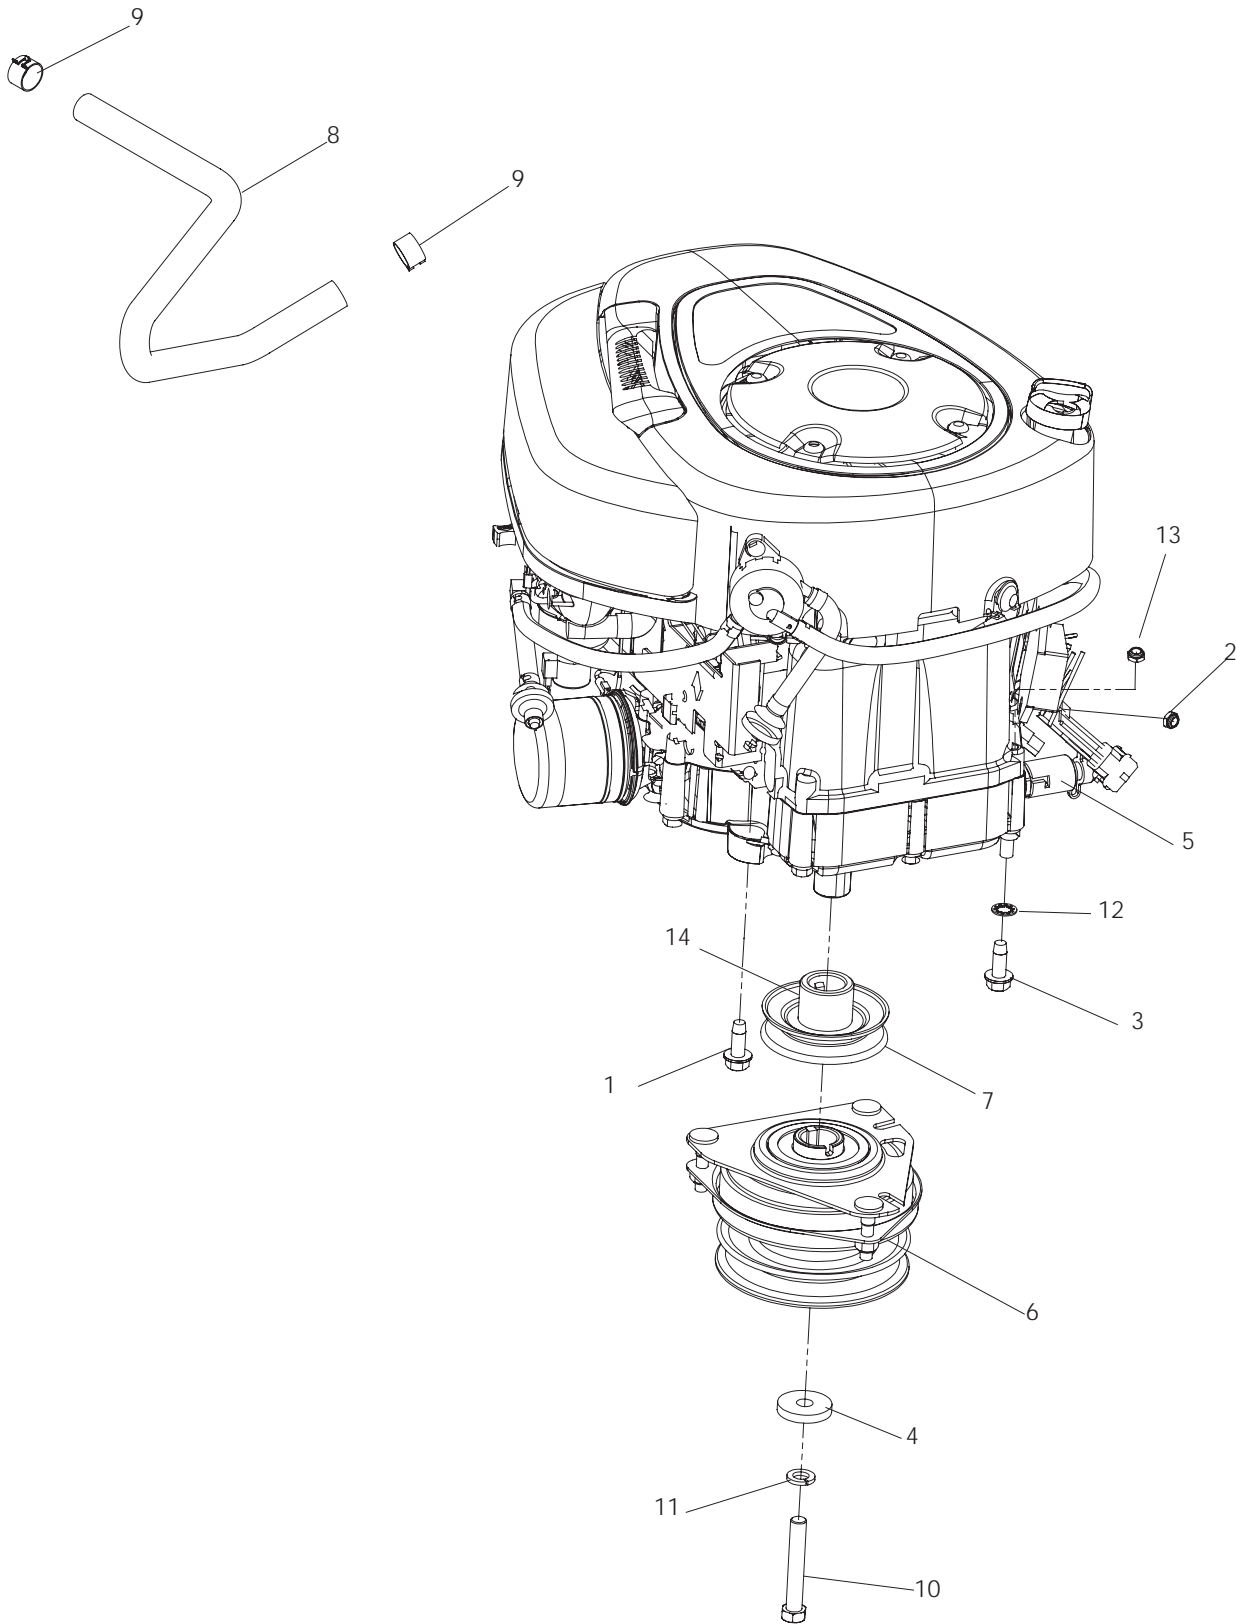

ENGINE

Briggs & Stratton 16 HP

ENGINE

ITEM	PART NO.	QTY.	DESCRIPTION	ITEM	PART NO.	QTY.	DESCRIPTION
1..	539 990546....	1	NUT, $\frac{3}{8}$ -16 HEX CNTRLK	9..	539 114542....	1	SPACER, ENGINE PULLEY
2..	539 107476....	3	BOLT, $\frac{3}{8}$ -16 x 1, THD FRM	10..	539 912222....	2	CLAMP, HOSE
3..	539 108120....	1	NUT, $\frac{1}{4}$ -20, THIN, NYLOC	11..	539 923388....	1	HCS, $\frac{7}{16}$ -20 x 3
4..	539 110064....	1	CLUTCH WASHER	12..	539 110025....	1	BOLT $\frac{3}{8}$ -16 x 1.5 THD FRM
5..	539 110093....	1	OIL DRAIN FITTING	13..	539 990247....	1	WASHER $\frac{7}{16}$ SLW ZD
6..	539 110417....	1	CLUTCH	14..	539 990390....	1	WASHER, $\frac{3}{8}$
7..	539 110425....	1	FUEL LINE, 5"	15..	539 121371....	1	EXTENSION, MUFFLER
8..	539 114530....	1	PULLEY, ENGINE	16..	539 115537....	4	SCREW, #10 -16 x $\frac{1}{2}$

ENGINE

Briggs & Stratton 19 HP

ENGINE

ITEM	PART NO.	QTY.	DESCRIPTION	ITEM	PART NO.	QTY.	DESCRIPTION
1...	539 107476	3...	BOLT, $\frac{3}{8}$ -16 x 1, THD FRM	8...	539 110425	1...	FUEL LINE, 5"
2...	539 108120	1...	NUT, $\frac{1}{4}$ -20, THIN, NYLOC	9...	539 912222	2...	CLAMP, HOSE
3...	539 110025	1...	BOLT, $\frac{3}{8}$ -16 x $1\frac{1}{2}$, THD FRM	10...	539 923388	1...	HCS, $\frac{7}{16}$ -20 x 3
4...	539 110064	1...	CLUTCH WASHER	11...	539 990247	1...	WASHER, $\frac{7}{16}$
5...	539 110093	1...	OIL DRAIN FITTING	12...	539 990390	1...	WASHER, $\frac{3}{8}$, ITLW
6...	539 110417	1...	CLUTCH	13...	539 990546	1...	NUT, $\frac{3}{8}$ -16, CENTERLOCK
7...	539 114530	1...	PULLEY	14...	539 114542	1...	SPACER, PULLEY
							NOT SHOWN
					...	539 111902	1... MUFFLER