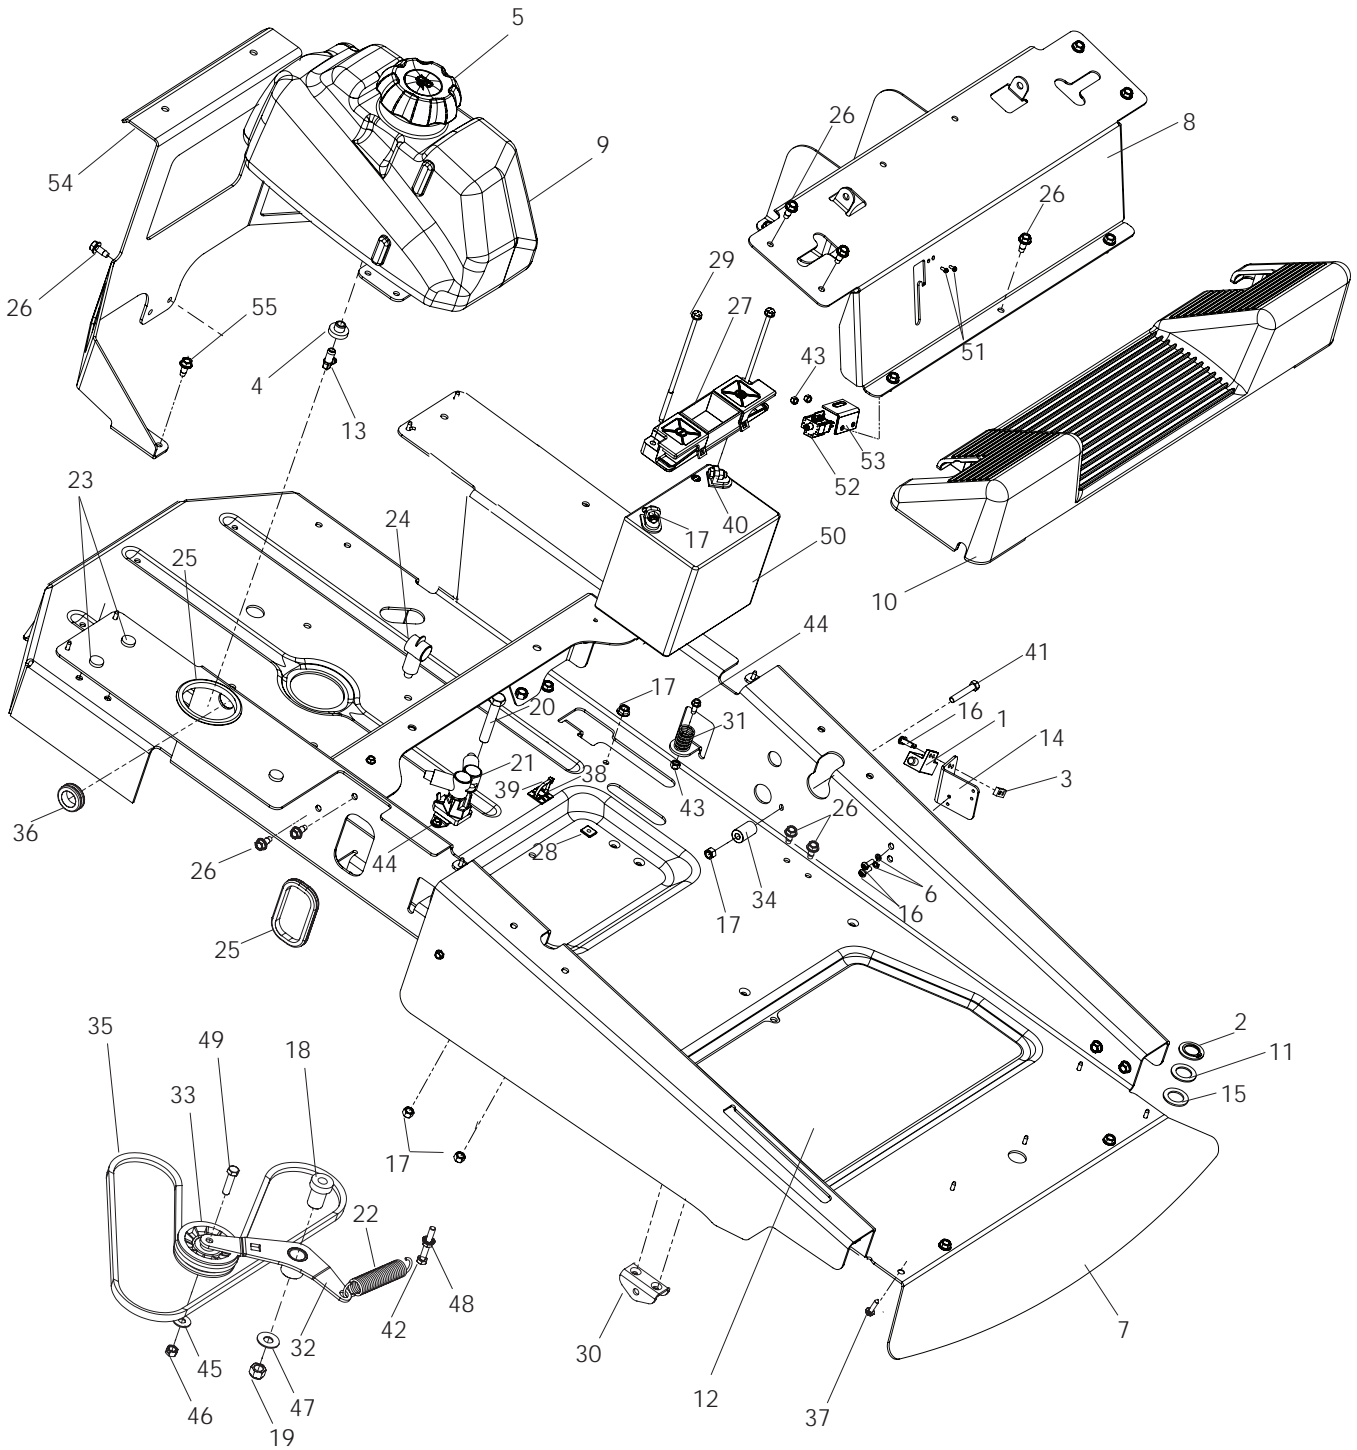

CHASSIS / FRAME

For Units with Serial Number After 0752XXXXX

CHASSIS / FRAME

ITEM	PART NO.	QTY.	DESCRIPTION	ITEM	PART NO.	QTY.	DESCRIPTION
1..	539 101080....	2	SWITCH-INTERLOCK	31..	539 110070....	2	SPRING, RETURN
2..	539 101151....	2	RING-RETAINING EXT, 7/8	32..	539 110219....	1	PUMP IDLER ARM
3..	539 102678....	2	SCREW PLATE, #10-24	33..	539 110311	1	PULLEY, IDLER
4..	539 105245....	1	GROMMET, RUBBER	34..	539 110312....	2	MOTION LIMITER
5..	539 106188....	1	FUEL CAP, ANTISPLASH	35..	539 110411	1	BELT, EZT
6..	539 109552....	4	LOCKWASHER, 3/16	36..	539 110433....	1	GROMMET, FUEL LINE
7..	539 110377	1	CHASSIS W/DECALS	37..	539 110674....	6	SCRW, #10-12 x 1 1/2 WSH HD
8..	539 110378....	1	CONSOLE W/DECALS	38..	539 110863....	2	MOUNTING BLOCK, TIE
9..	539 110252....	1	FUEL TANK	39..	539 976856....	2	TIE-PLASTIC
10..	539 110284....	1	FOOT REST	40..	539 976934....	2	HCS, 5/16-18 x 3/4
11..	539 110294....	2	WASHER, 7/8, WAVE	41..	539 976937....	2	HCS, 5/16-18 x 2
12..	539 110310....	1	SLIP, MATTING	42..	539 976938....	1	HCS, 5/16-18 x 2 1/4
13..	539 110432....	1	STEM, FUEL TANK	43..	539 976978....	6	NUT, 1/4-20, NYLOC
14..	539 110860....	2	SWITCH BRACKET	44..	539 990362....	8	SCREW, 1/4-20 x 5/8 SELF TAP
15..	539 923787....	4	BUSHING	45..	539 990517....	3	WASHER, 3/8
16..	539 976952....	4	SCREW, #10-24 x 5/8	46..	539 990546....	3	NUT, 3/8-16, CENTERLOCK
17..	539 990717..	11	NUT, 5/16-18, NYLOC	47..	539 990550....	1	WASHER, 1/2
18..	539 101231....	1	SPINDLE-IDLER	48..	539 990585....	1	NUT, 5/16-18, WHIZLK
19..	539 101331....	1	NUT, 1/2-13, NYLOC	49..	539 990655....	1	HCS, 3/8-16 x 1 1/2
20..	539 101332....	1	HCS, 1/2-13 x 2 3/4	50..	539 102436....	1	BATTERY, DRY
21..	539 101714....	1	SOLENOID	51..	539 990071....	2	HCS, 1/4 x 1/2
22..	539 101977....	1	SPRING	52..	539 113792....	1	SWITCH, BRAKE
23..	539 102587....	3	GROMMET, BUMPER	53..	539 114803....	1	BRACKET, SWITCH
24..	539 102759....	3	INSULATOR-BATTERY	54..	539 110495....	1	REAR BRACKET, TOOL BOX Model 968999281 only
25..	539 107116....	2	GROMMET	55..	539 990369....	4	SCREW, 5/16-18 x 1 THD FRM
26..	539 107475..	33	BOLT, 5/16-18 x 3/4 THD FRM	NOT SHOWN			
27..	539 107628....	1	BATTERY HOLD DOWN	539 107616....	1	BATTERY CABLE, POS	
28..	539 107629....	2	NUT, 1/4, PUSH NYLON	539 110068....	1	BATTERY CABLE, NEG	
29..	539 107632....	2	BOLT, 1/4 x 7 1/2, SPEC	539 114720....	1	WIRING HARNESS	
30..	539 110030....	2	BRACKET, DECK HANGER Not on Models 968999508 or 968999765	539 110290....	2	FOAM STRIP, FUEL TANK	