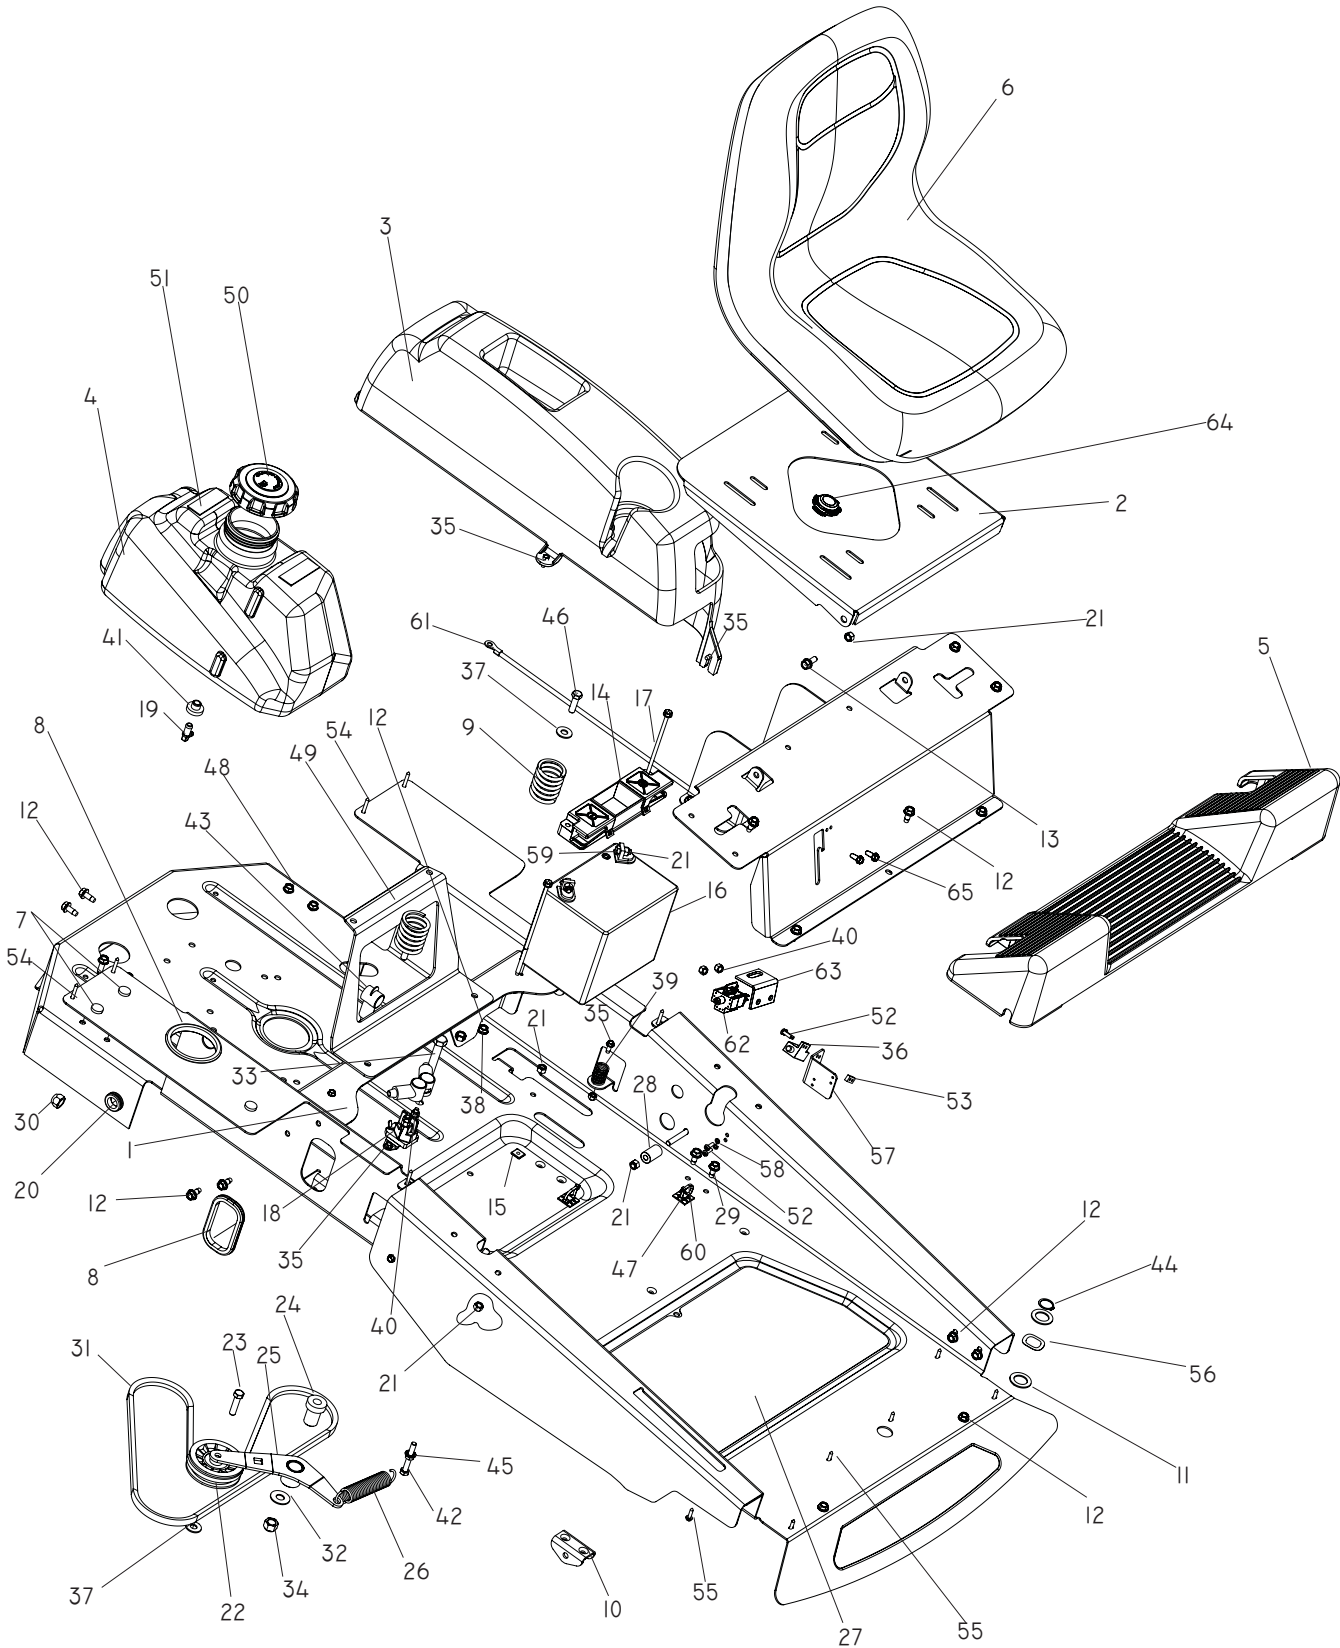

CHASSIS / FRAME

Built After to 9/3/07