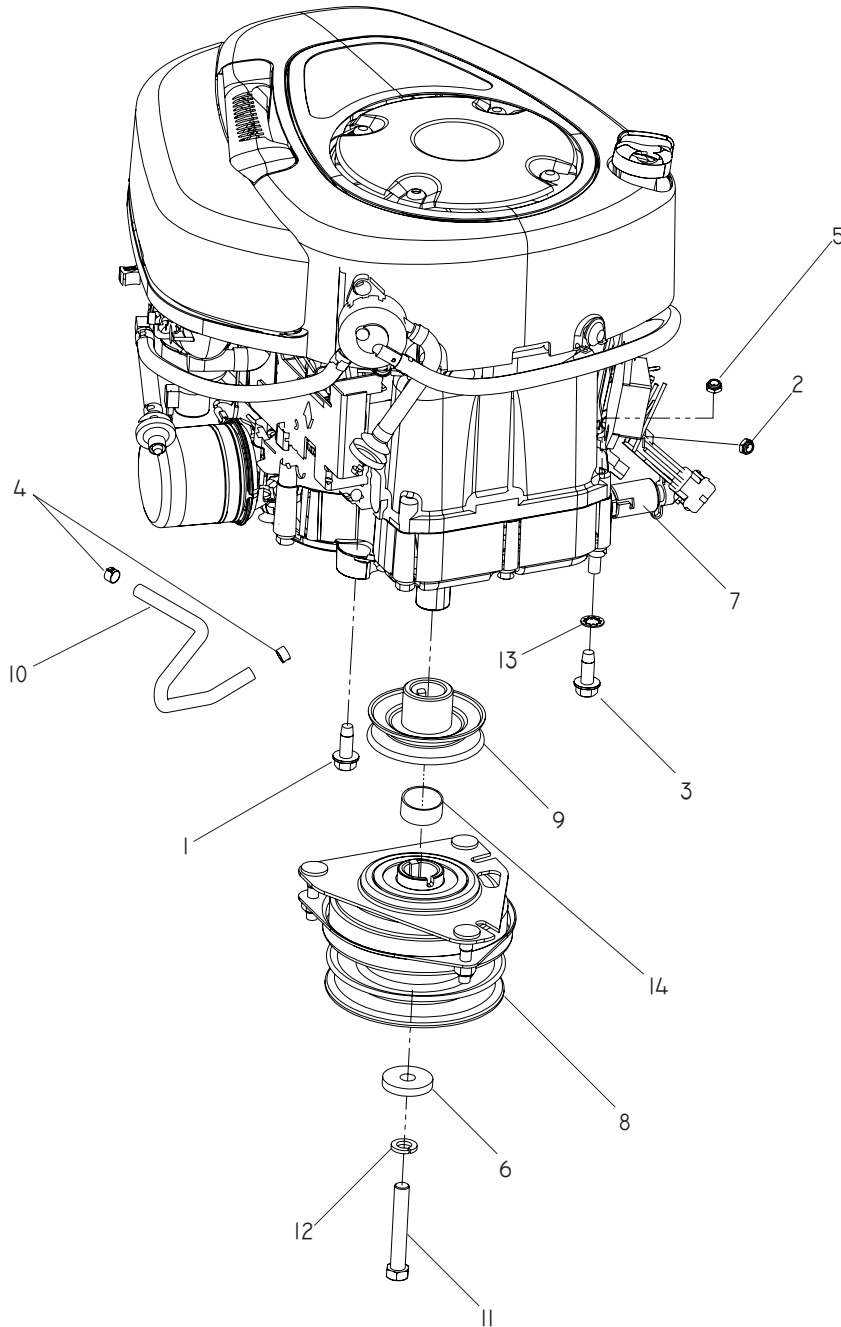

ENGINE PLATE

19 HP BRIGGS AND STRATTON