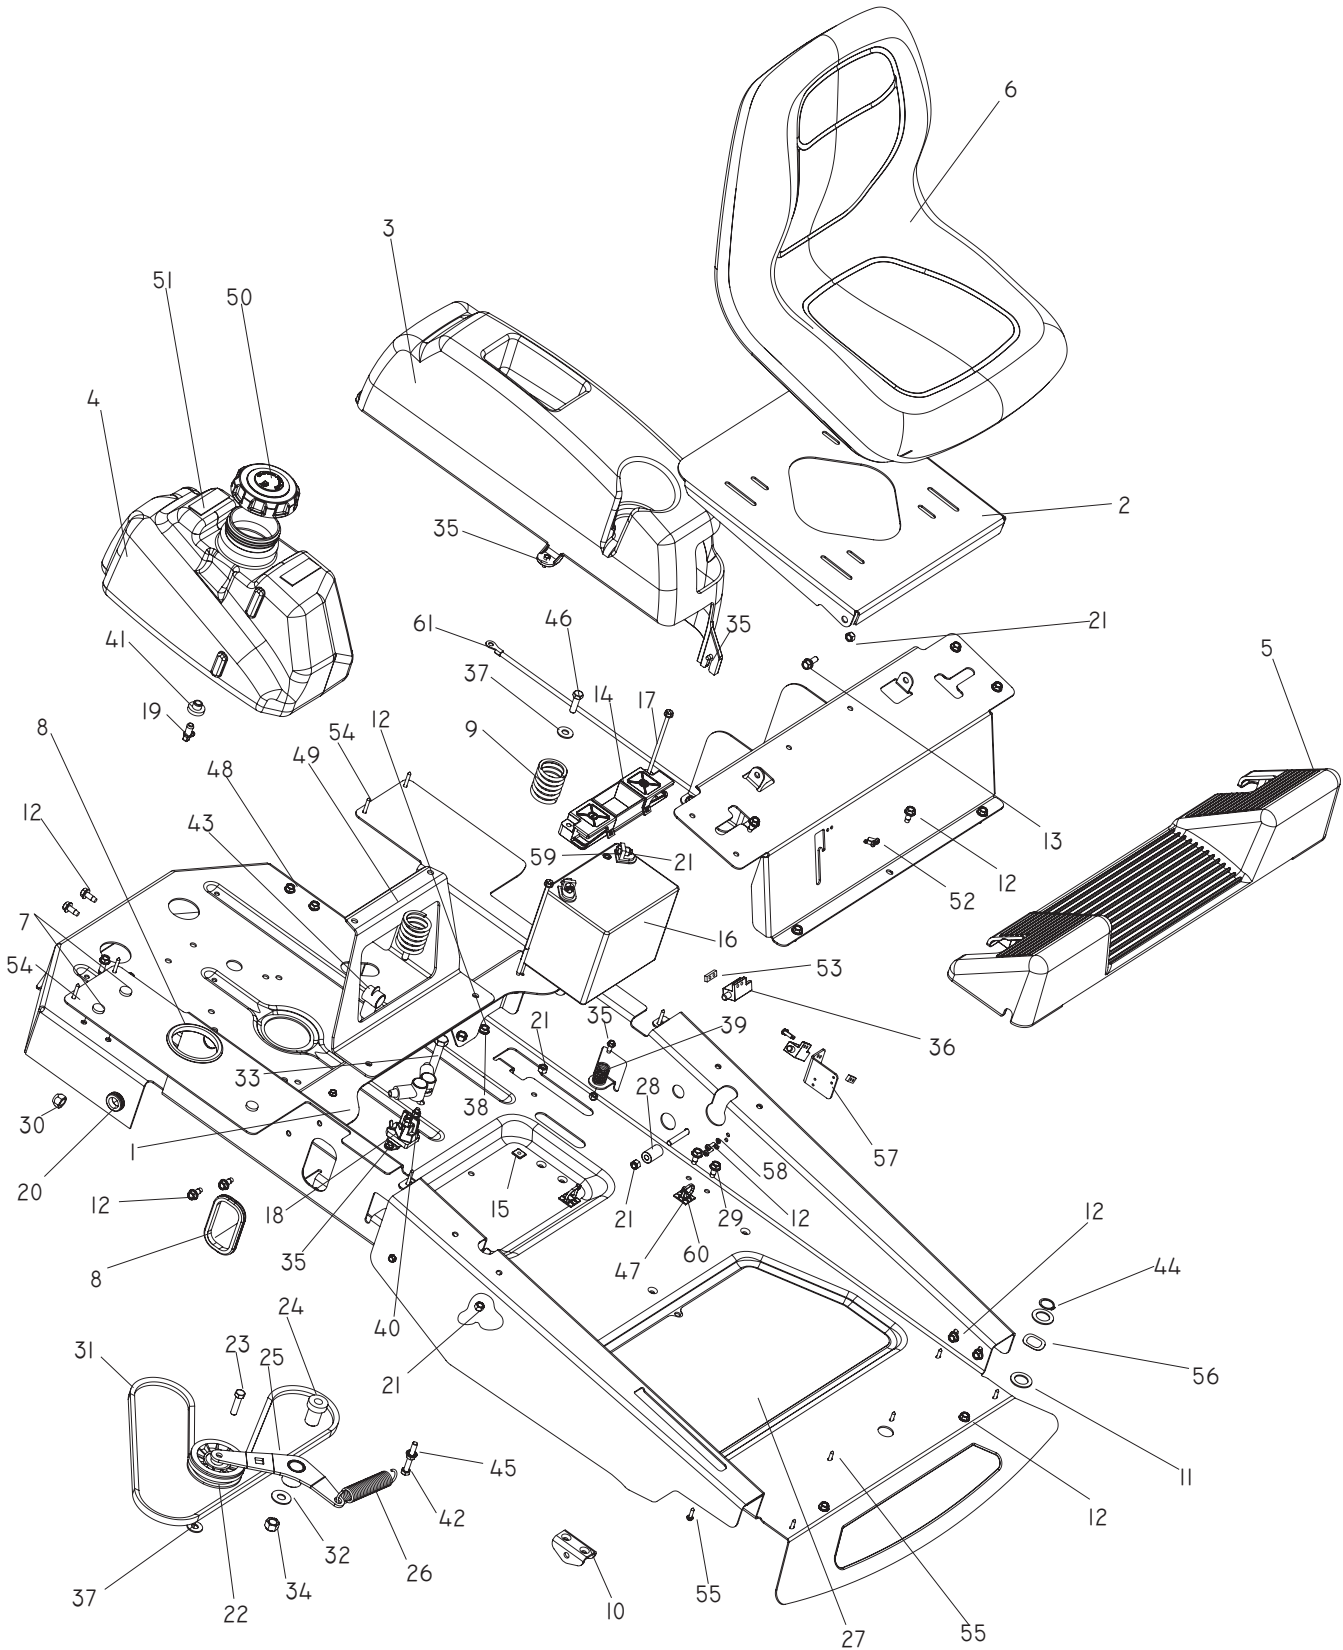

CHASSIS / FRAME

Built Prior to 9/3/07