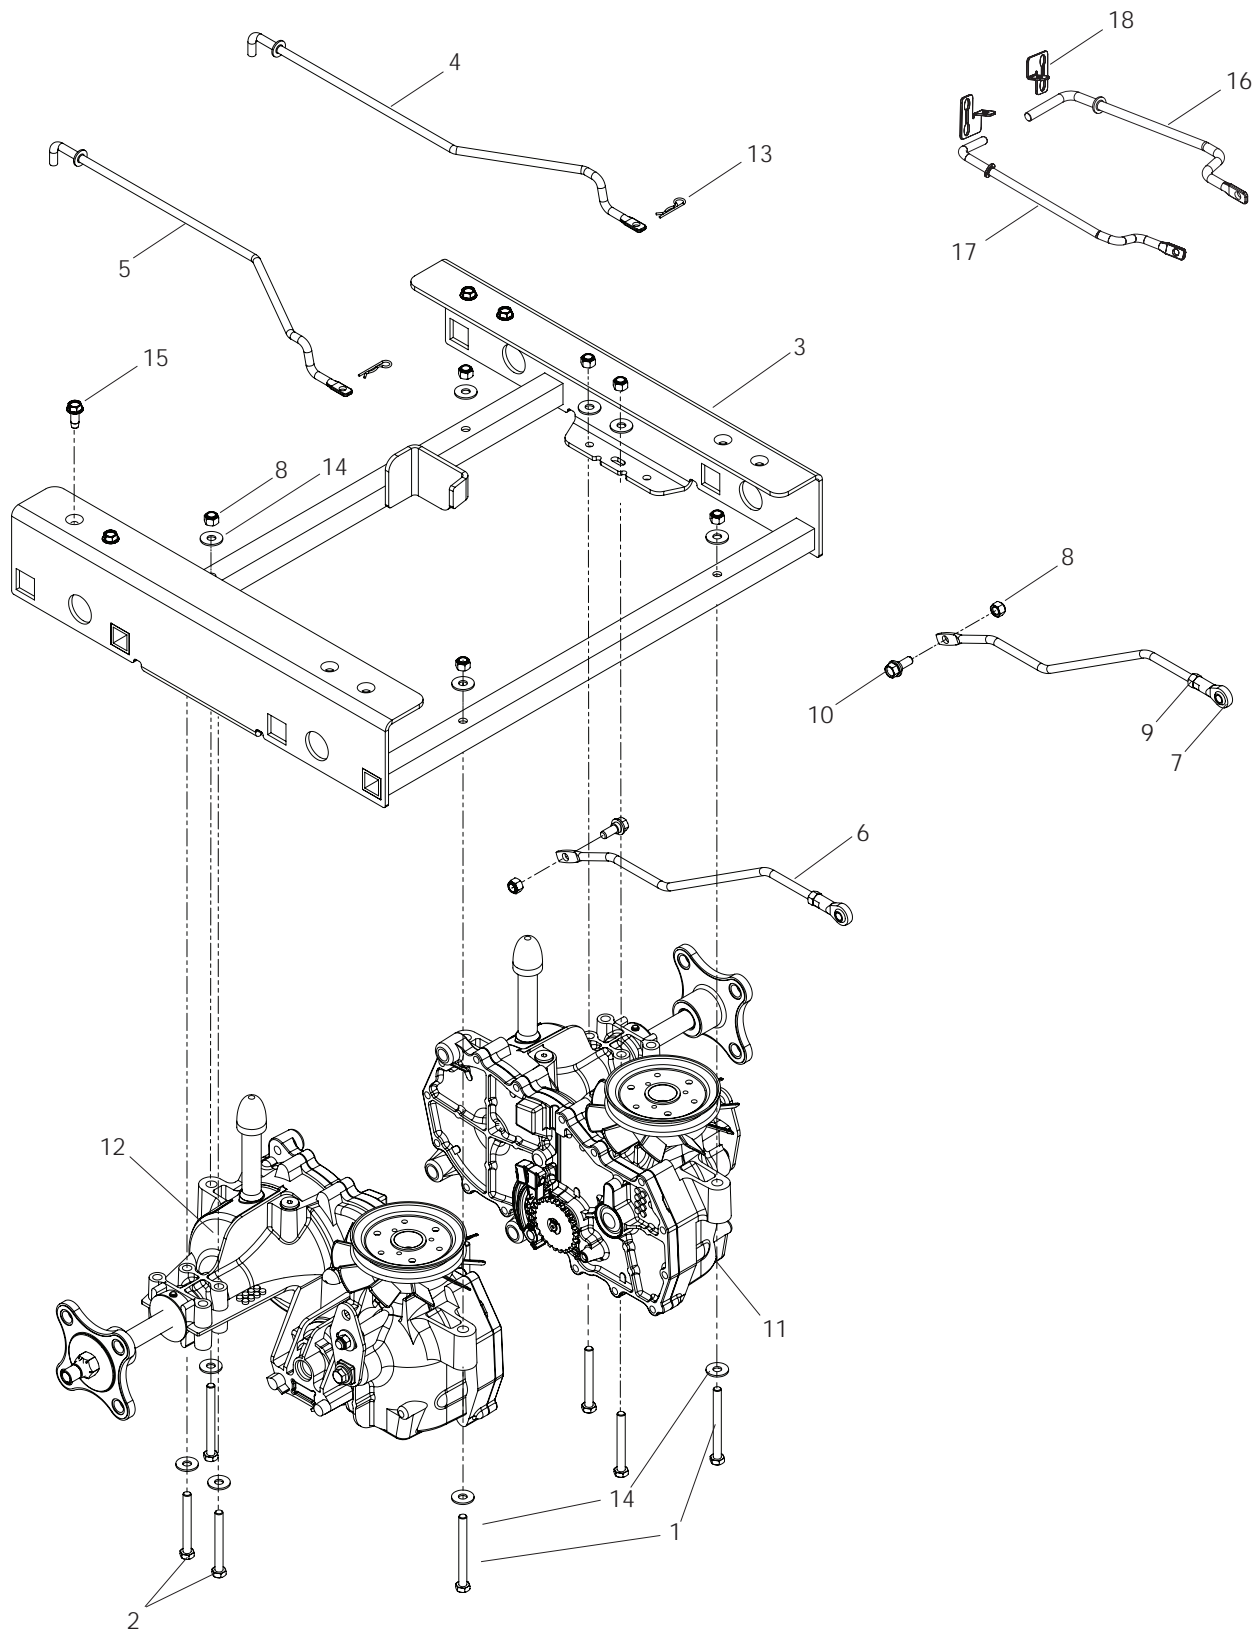

HYDRAULIC PUMP-MOTOR