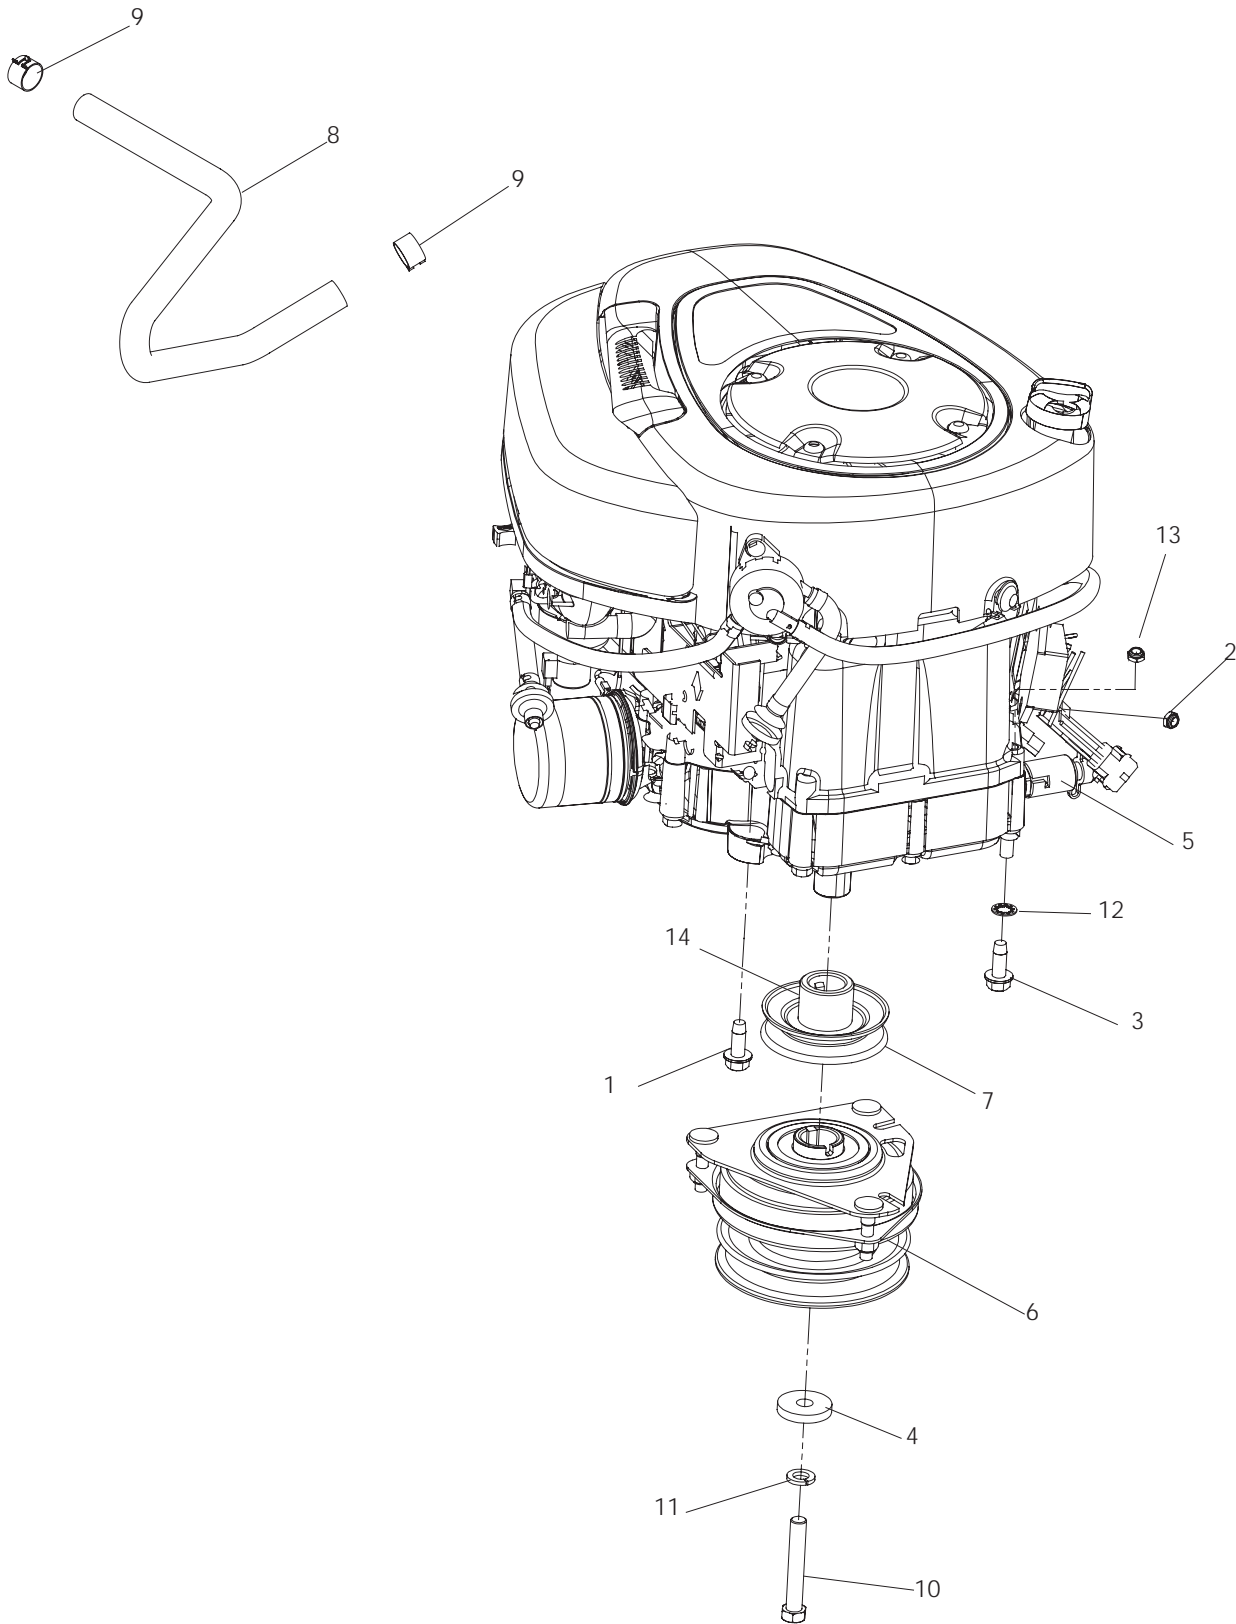

ENGINE

Briggs & Stratton 19 HP