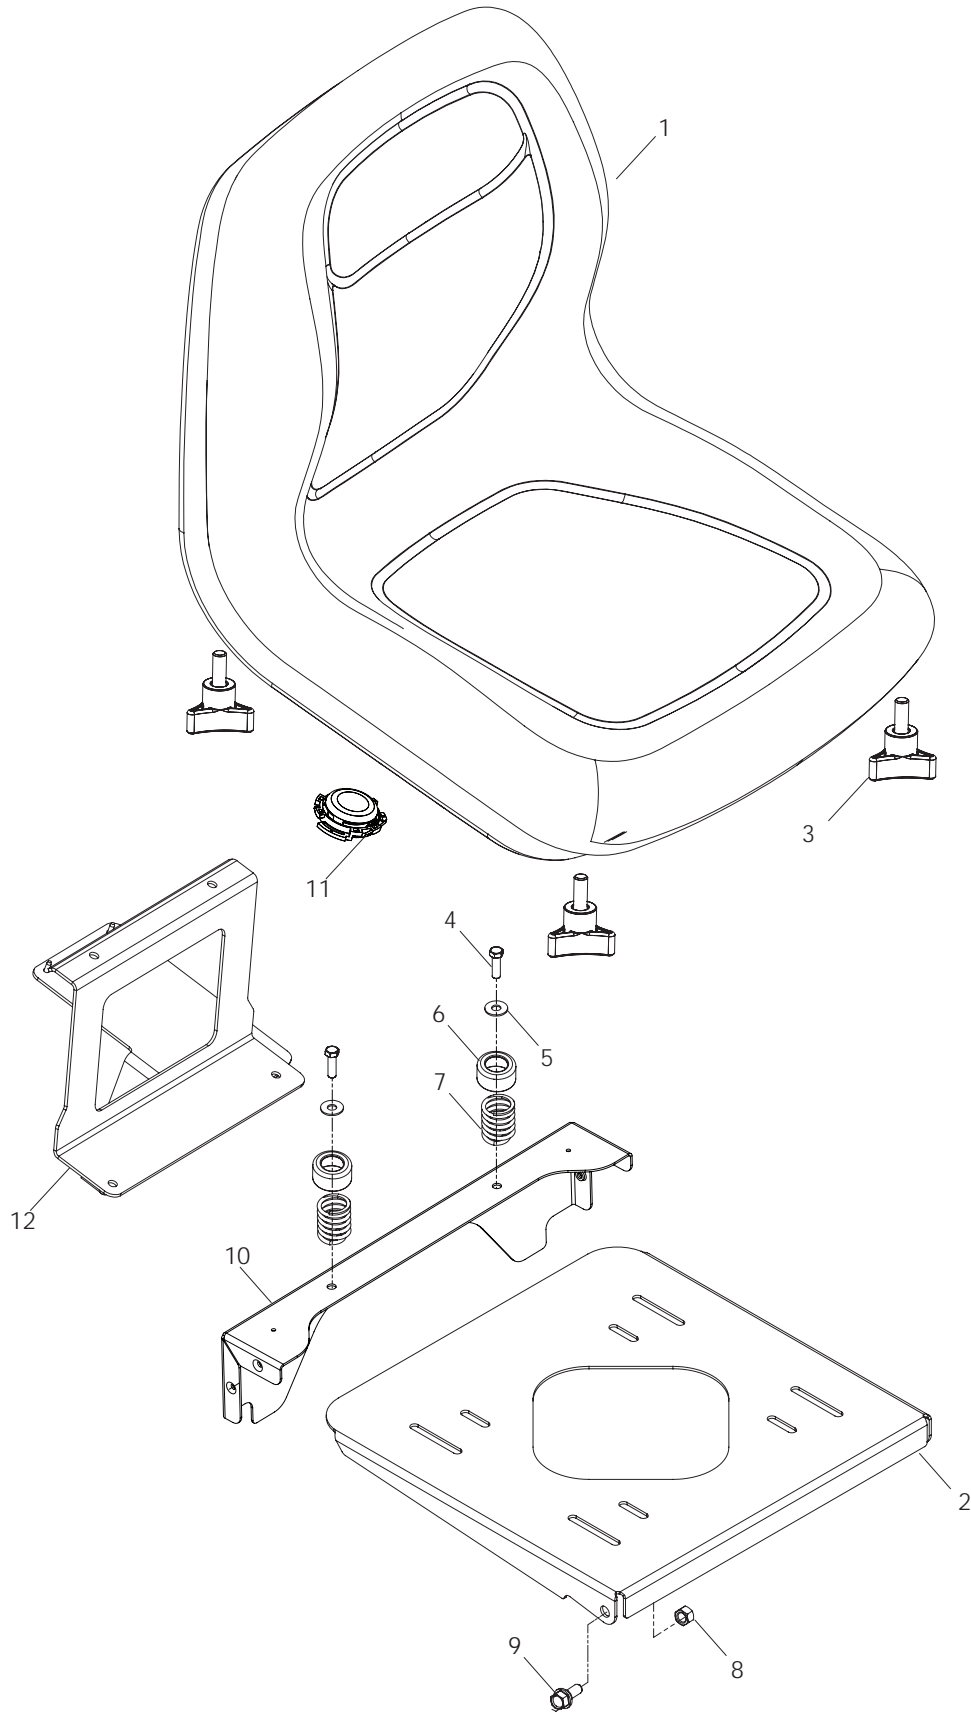

SEAT

For Units With Serial Number After 0752xxxxx