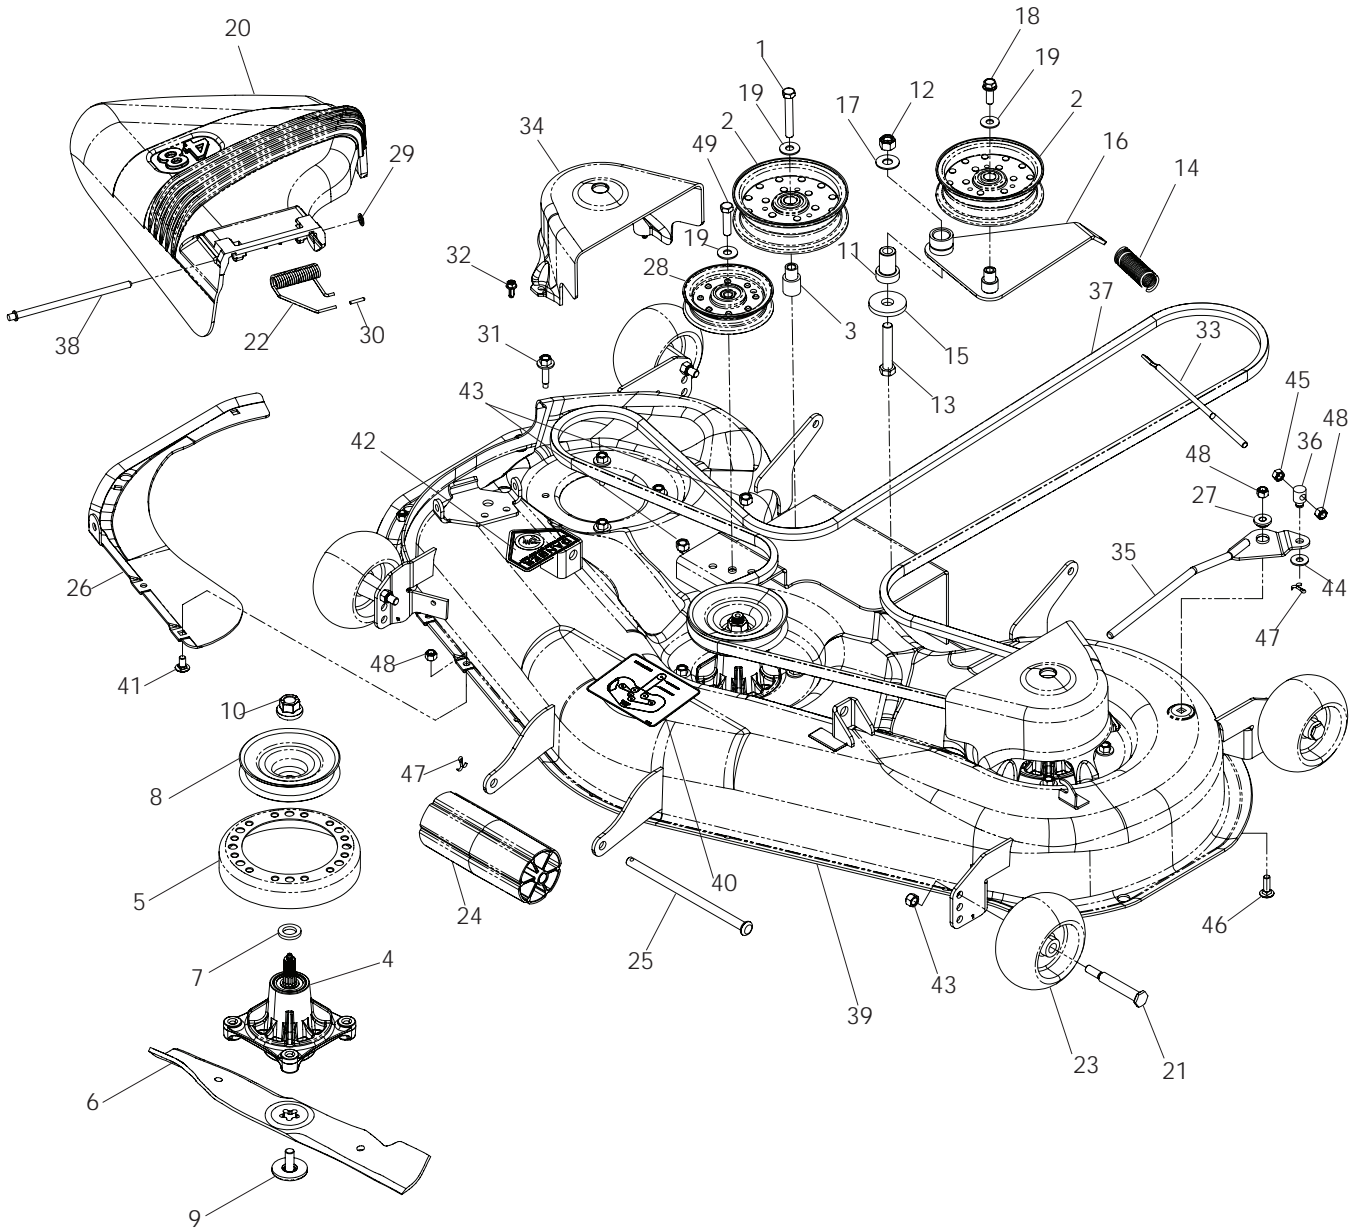

48" CUTTING DECK

48" CUTTING DECK

ITEM	PART NO.	QTY.	DESCRIPTION	ITEM	PART NO.	QTY.	DESCRIPTION
1	539 102612	1	HCS, 3/8-16 x 2 3/4	27	539 107617	1	BUSHING
2	539 103257	2	PULLEY, IDLER	28	539 107620	1	PULLEY IDLER FLAT
3	539 103295	1	BUSHING, IDLER	29	539 107626	1	NUT, 5/16 PUSH
4	539 107515	3	CUTTER HOUSING	30	539 107627	1	CAP-SLEEVE
5	539 107518	3	STRIPPER, ROUND	31	539 107630	12	SCREW, 5/16-18 x 1 3/8
6	539 107519	3	BLADE, HIGH LIFT	32	539 107631	4	SCREW, 1/4-20 x 5/8 THDROLL
7	539 107520	6	WASHER, .675	33	539 107803	1	TENSION RELIEF LINKAGE
8	539 107521	3	PULLEY, DRIVEN	34	539 108025	2	BELTSIELD
9	539 107522	3	BOLT, 7/16, SPEC	35	539 108668	1	TENSION RELIEF LEVER
10	539 107590	3	NUT, 9/16, CENTERLOCK	36	539 108883	1	SWIVEL
11	539 101231	1	SPINDLE, IDLER	37	539 109243	1	BELT
12	539 101331	1	NUT, 1/2-13, NYLOC	38	539 110462	1	ROD, HINGE
13	539 101572	1	HCS, 1/2-13 x 3	39	539 112721	1	DECK W/DECALS
14	539 101977	1	SPRING, TRAC	40	539 113942	1	DECAL, BELT ROUTING
15	539 102243	1	WASHER, .65	41	539 990799	3	RHSNB, 5/16-18 x 5/8
16	539 109780	1	DECK IDLER ARM	42	539 913010	1	DECAL, WARNING
17	539 990550	1	WASHER, 9/16	43	539 976979	6	NUT, 3/8-16, NYLOC
18	539 990582	1	HCS, 3/8-16 x 1	44	539 990122	1	WASHER, 3/8, SAE
19	539 990692	1	WASHER, 5/16	45	539 990196	1	NUT, 5/16-18
20	539 107604	1	DISCHARGE CHUTE	46	539 990208	1	RHSNB, 5/16-18 x 1
21	539 107608	4	SB, 1/2 x 2 5/8, SPEC	47	539 990365	2	PIN COTTER, 1/8 x 3/4
22	539 107609	1	SPRING, TORSION	48	539 990717	5	NUT, 5/16-18, NYLOC
23	539 107610	4	WHEEL, GAUGE	49	539 990730	1	HCS, 3/8-16 x 1 3/4
24	539 107612	1	ROLLER, NOSE	NOT SHOWN			
25	539 107613	1	ROD, ROLLER, NOSE	...	539 200684	2	RIVET, 3/16
26	539 107614	1	BAFFLE