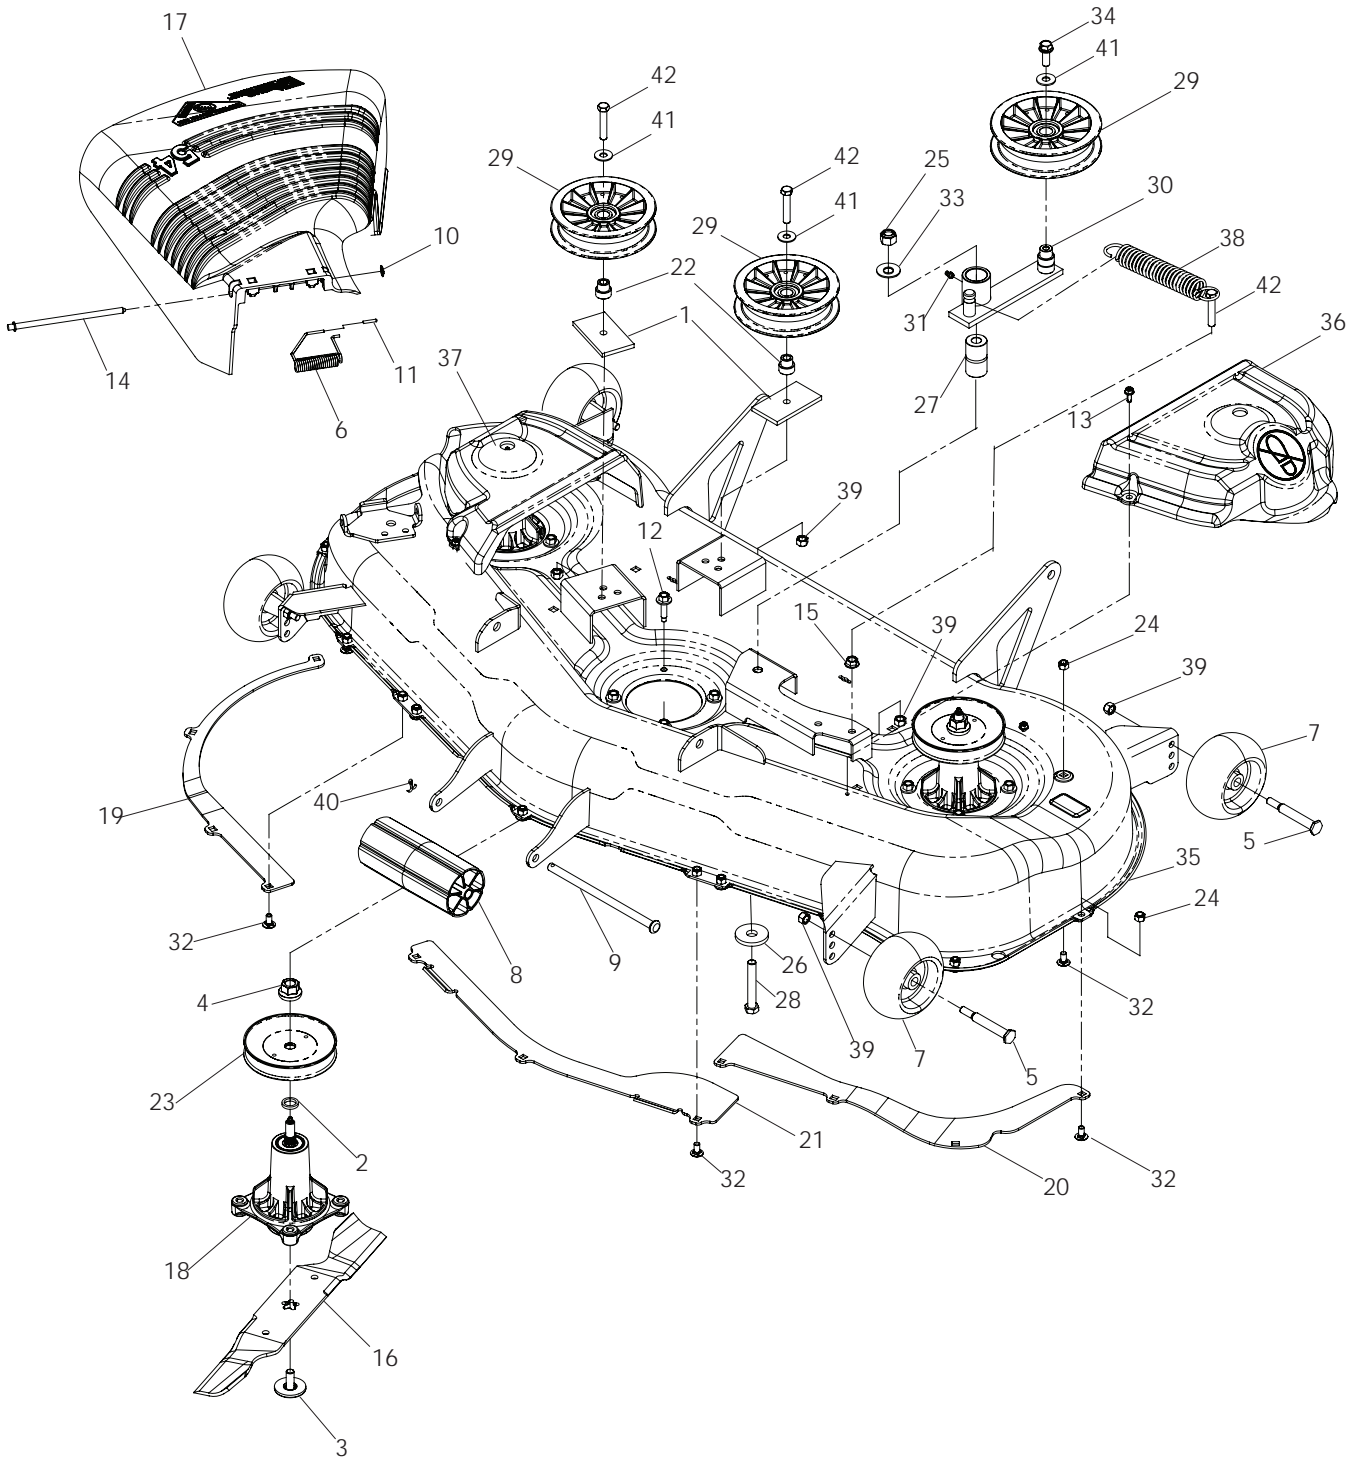

48" CUTTING DECK

ITEM	PART NO.	QTY.	DESCRIPTION	ITEM	PART NO.	QTY.	DESCRIPTION
1	539 102612	1	HCS, 3/8-16 x 2 3/4	27	539 107617	1	BUSHING
2	539 103257	2	PULLEY, IDLER	28	539 107620	1	PULLEY IDLER FLAT
3	539 103295	1	BUSHING, IDLER	29	539 107626	1	NUT, 5/16 PUSH
4	539 107515	3	CUTTER HOUSING	30	539 107627	1	CAP-SLEEVE
5	539 107518	3	STRIPPER, ROUND	31	539 107630	12	SCREW, 5/16-18 x 1 3/8
6	539 107519	3	BLADE, HIGH LIFT	32	539 107631	4	SCREW, 1/4-20 x 5/8 THDROLL
7	539 107520	6	WASHER, .675	33	539 107803	1	TENSION RELIEF LINKAGE
8	539 107521	3	PULLEY, DRIVEN	34	539 108025	2	BELTSIELD
9	539 107522	3	BOLT, 7/16, SPEC	35	539 108668	1	TENSION RELIEF LEVER
10	539 107590	3	NUT, 9/16, CENTERLOCK	36	539 108883	1	SWIVEL
11	539 101231	1	SPINDLE, IDLER	37	539 109243	1	BELT
12	539 101331	1	NUT, 1/2-13, NYLOC	38	539 110462	1	ROD, HINGE
13	539 101572	1	HCS, 1/2-13 x 3	39	539 112721	1	DECK W/DECALS
14	539 101977	1	SPRING, TRAC	40	539 113942	1	DECAL, BELT ROUTING
15	539 102243	1	WASHER, .65	41	539 990799	3	RHSNB, 5/16-18 x 5/8
16	539 109780	1	DECK IDLER ARM	42	539 913010	1	DECAL, WARNING
17	539 990550	1	WASHER, 9/16	43	539 976979	6	NUT, 3/8-16, NYLOC
18	539 990582	1	HCS, 3/8-16 x 1	44	539 990122	1	WASHER, 3/8, SAE
19	539 990692	1	WASHER, 5/16	45	539 990196	1	NUT, 5/16-18
20	539 107604	1	DISCHARGE CHUTE	46	539 990208	1	RHSNB, 5/16-18 x 1
21	539 107608	4	SB, 1/2 x 2 5/8, SPEC	47	539 990365	2	PIN COTTER, 1/8 x 3/4
22	539 107609	1	SPRING, TORSION	48	539 990717	5	NUT, 5/16-18, NYLOC
23	539 107610	4	WHEEL, GAUGE	49	539 990730	1	HCS, 3/8-16 x 1 3/4
24	539 107612	1	ROLLER, NOSE	NOT SHOWN			
25	539 107613	1	ROD, ROLLER, NOSE	...	539 200684	2	RIVET, 3/16
26	539 107614	1	BAFFLE				

54" CUTTING DECK