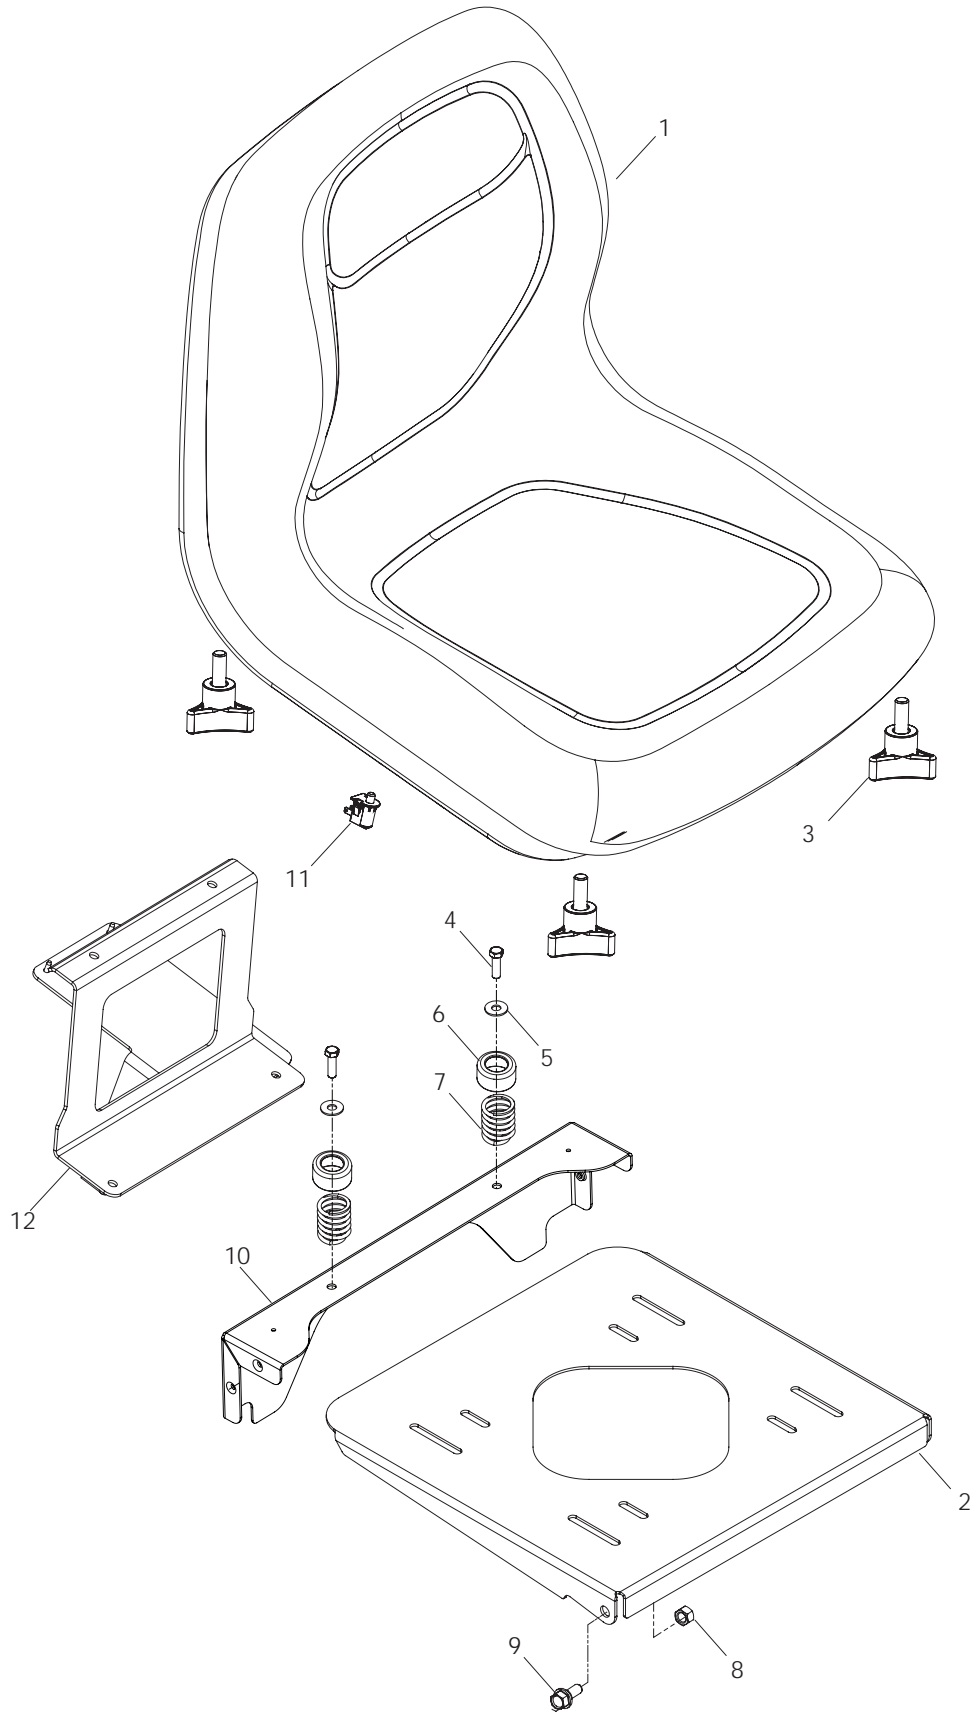

SEAT

For Units With Serial Number Before 0752xxxxx