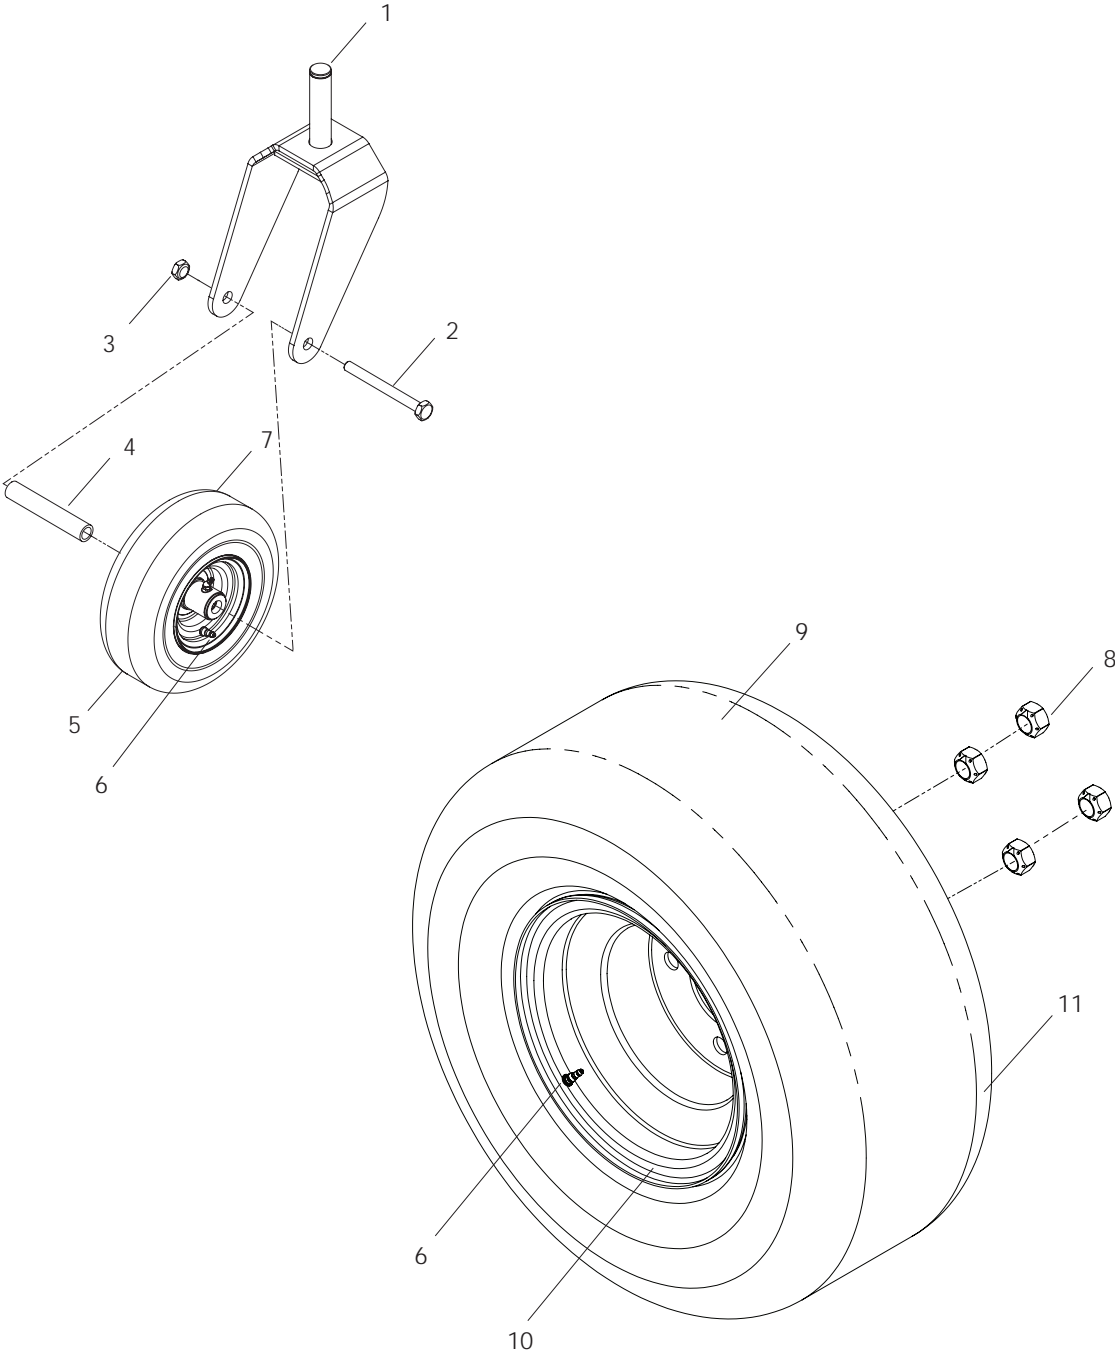

WHEELS AND TIRES