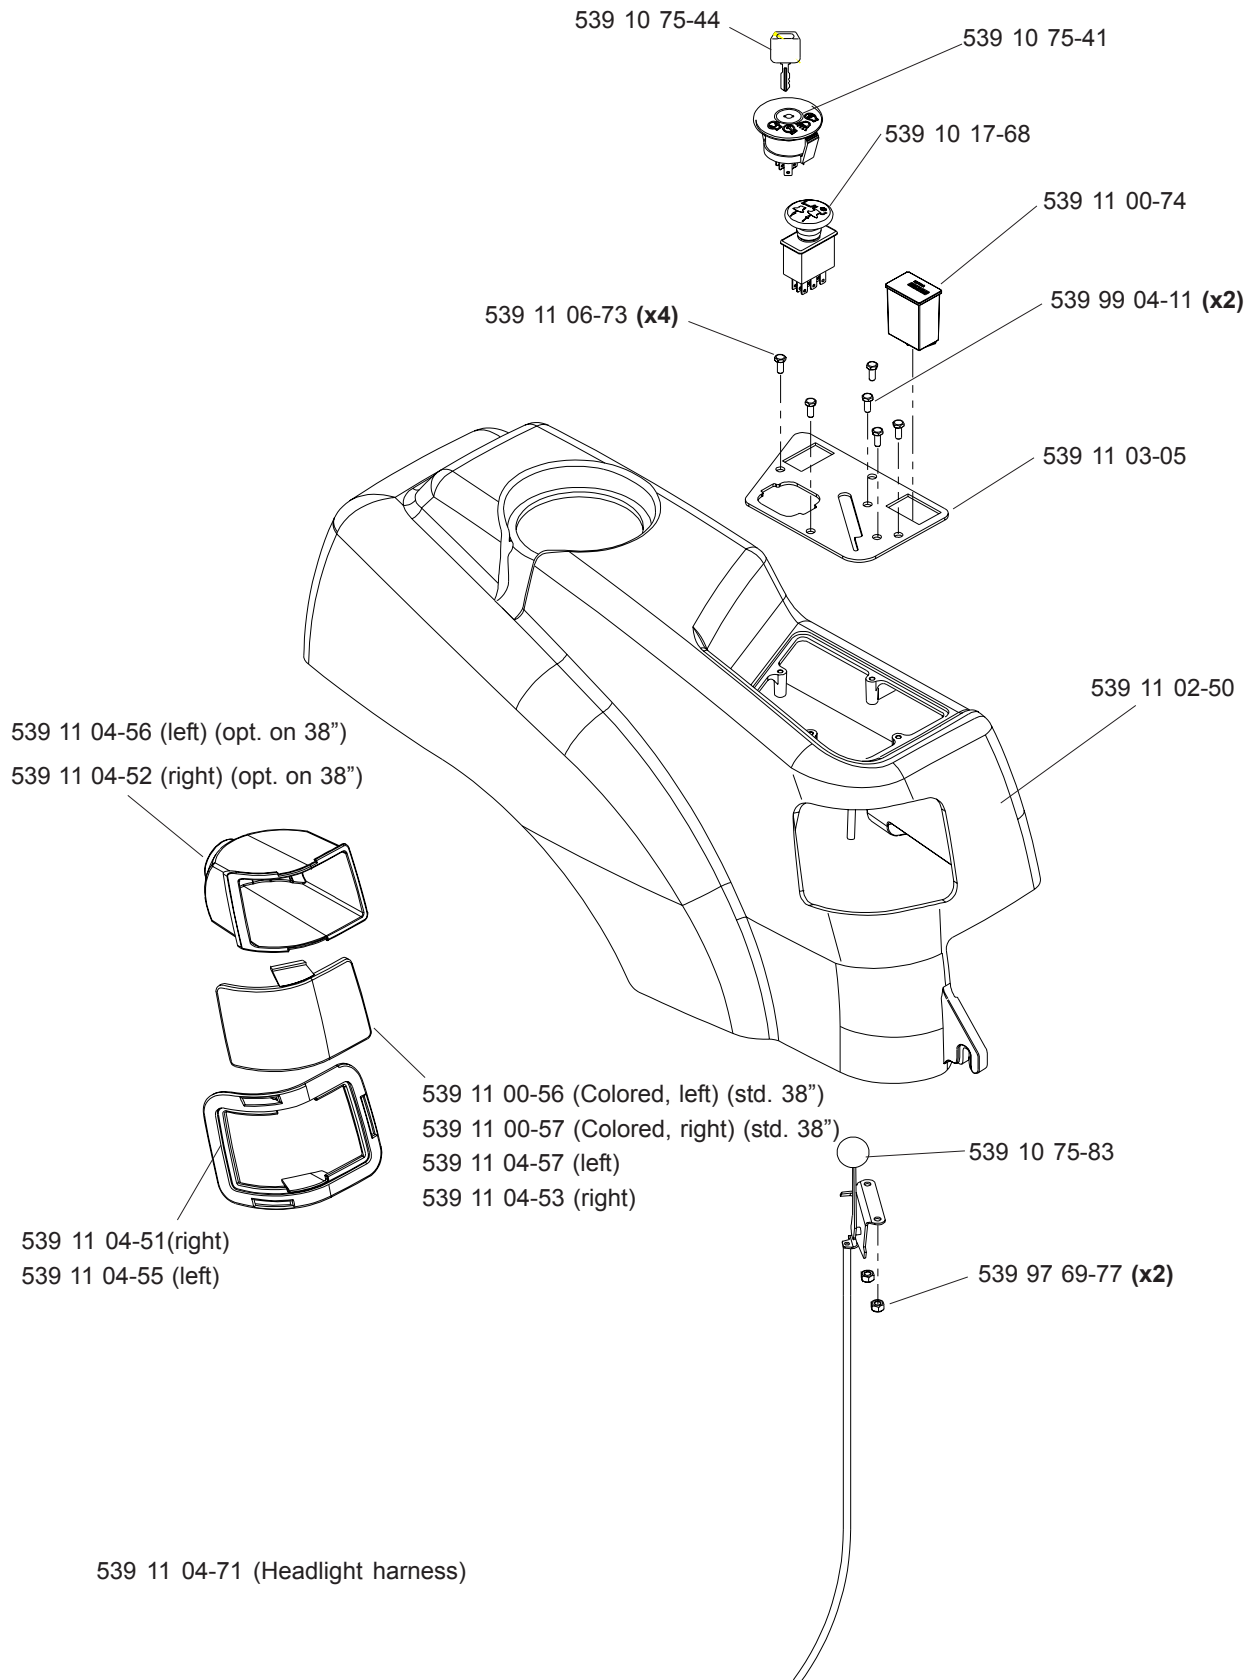

English

MAIN FRAME

NOT SHOWN:
539 10 75-23 SEAT SWITCH

MAIN FRAME

ENGINE ASSEMBLY (18 HP)

KOHLER
MODEL 968999281

CASTER ASSEMBLY

CONSOLE ASSEMBLY

38" DECK ASSEMBLY

42" DECK ASSEMBLY

EZT

MOTION CONTROL

DECK LIFT

DECALS

- 539 11 11-23 (Z3815, RIGHT)
- 539 11 11-24 (Z3815, LEFT)
- 539 11 11-26 (Z4217, LEFT)
- 539 11 11-25 (Z4217, RIGHT)
- 539 11 18-39 (Z4218, RIGHT)
- 539 11 18-40 (Z4218, LEFT)

539 91 30-10 decal, warning (?)

UTILITY BOX