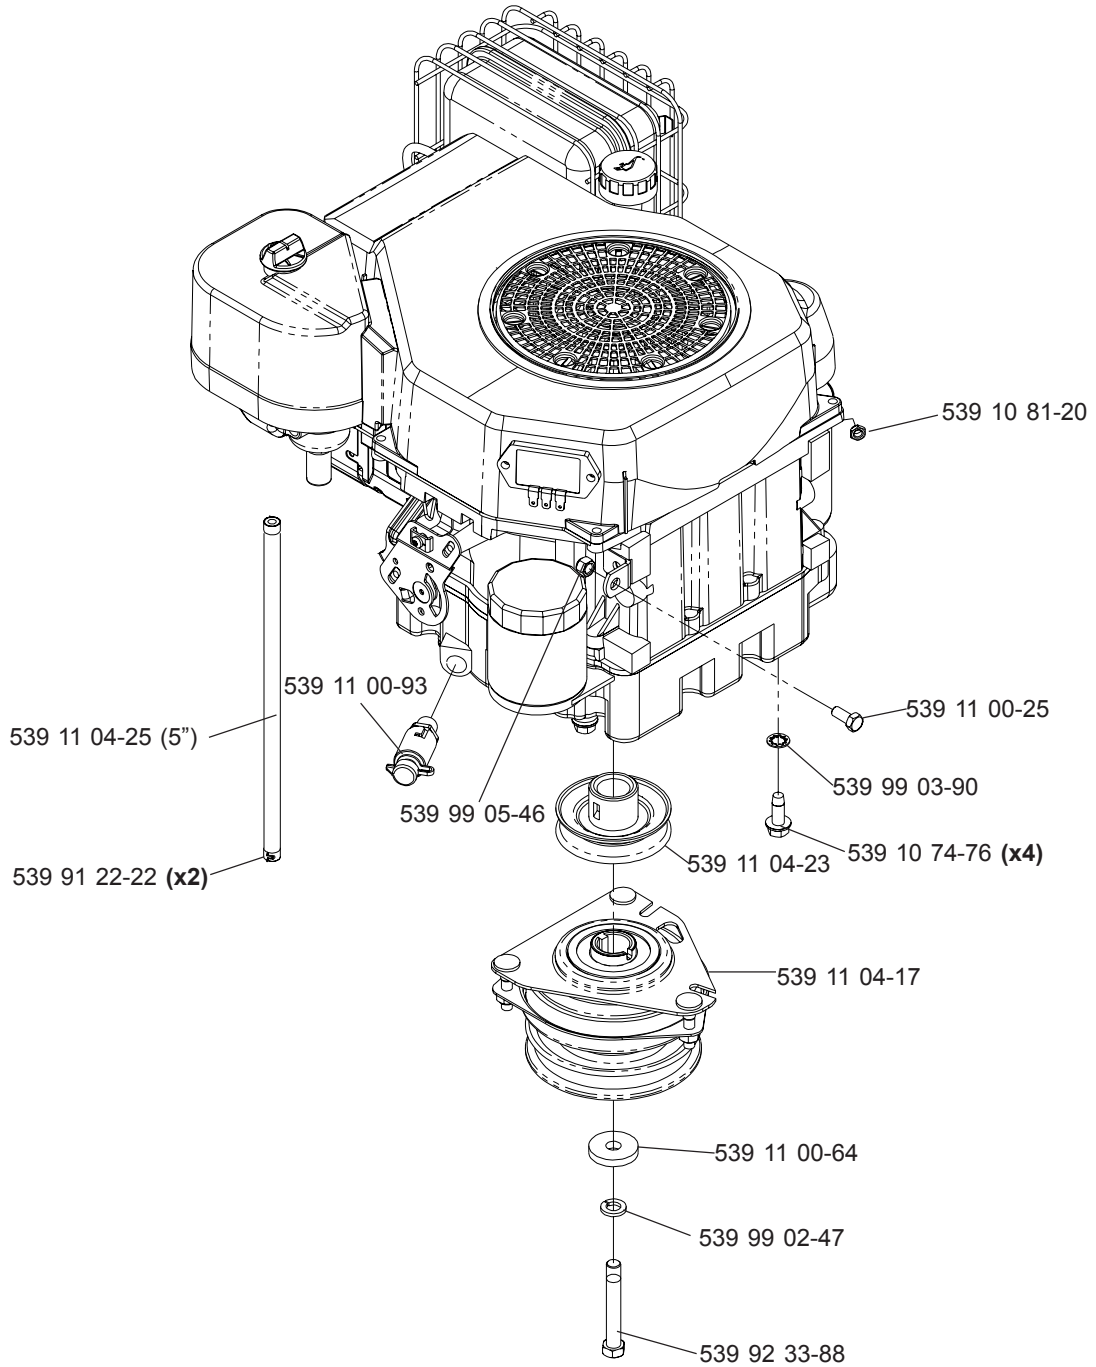

English

MAIN FRAME

NOT SHOWN:
539 10 75-23 SEAT SWITCH

MAIN FRAME

ENGINE ASSEMBLY (18 HP)

KOHLER
MODEL 968999281

CASTER ASSEMBLY

CONSOLE ASSEMBLY

38" DECK ASSEMBLY

42" DECK ASSEMBLY

EZT

MOTION CONTROL

DECK LIFT

DECALS

- 539 11 11-23 (Z3815, RIGHT)
- 539 11 11-24 (Z3815, LEFT)
- 539 11 11-26 (Z4217, LEFT)
- 539 11 11-25 (Z4217, RIGHT)
- 539 11 18-39 (Z4218, RIGHT)
- 539 11 18-40 (Z4218, LEFT)