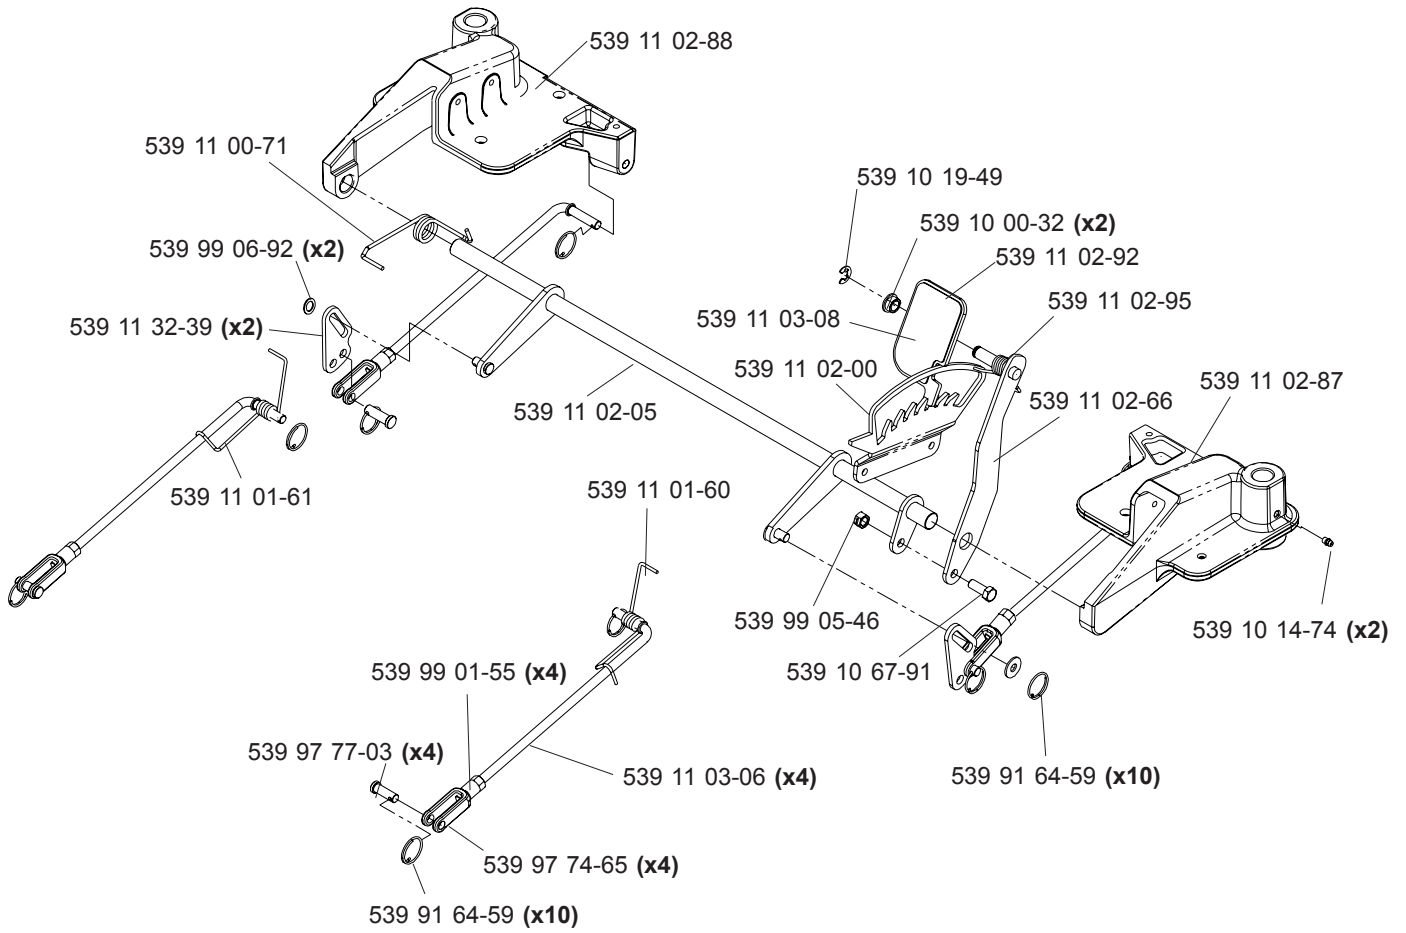

English

MAIN FRAME

NOT SHOWN:
539 10 75-23 SEAT SWITCH

MAIN FRAME

ENGINE ASSEMBLY (18 HP)

KOHLER
MODEL 968999281

CASTER ASSEMBLY

CONSOLE ASSEMBLY

38" DECK ASSEMBLY

42" DECK ASSEMBLY

EZT

MOTION CONTROL

DECK LIFT

DECALS

- 539 11 11-23 (Z3815, RIGHT)
- 539 11 11-24 (Z3815, LEFT)
- 539 11 11-26 (Z4217, LEFT)
- 539 11 11-25 (Z4217, RIGHT)
- 539 11 18-39 (Z4218, RIGHT)
- 539 11 18-40 (Z4218, LEFT)

539 91 30-10 decal, warning (?)

UTILITY BOX