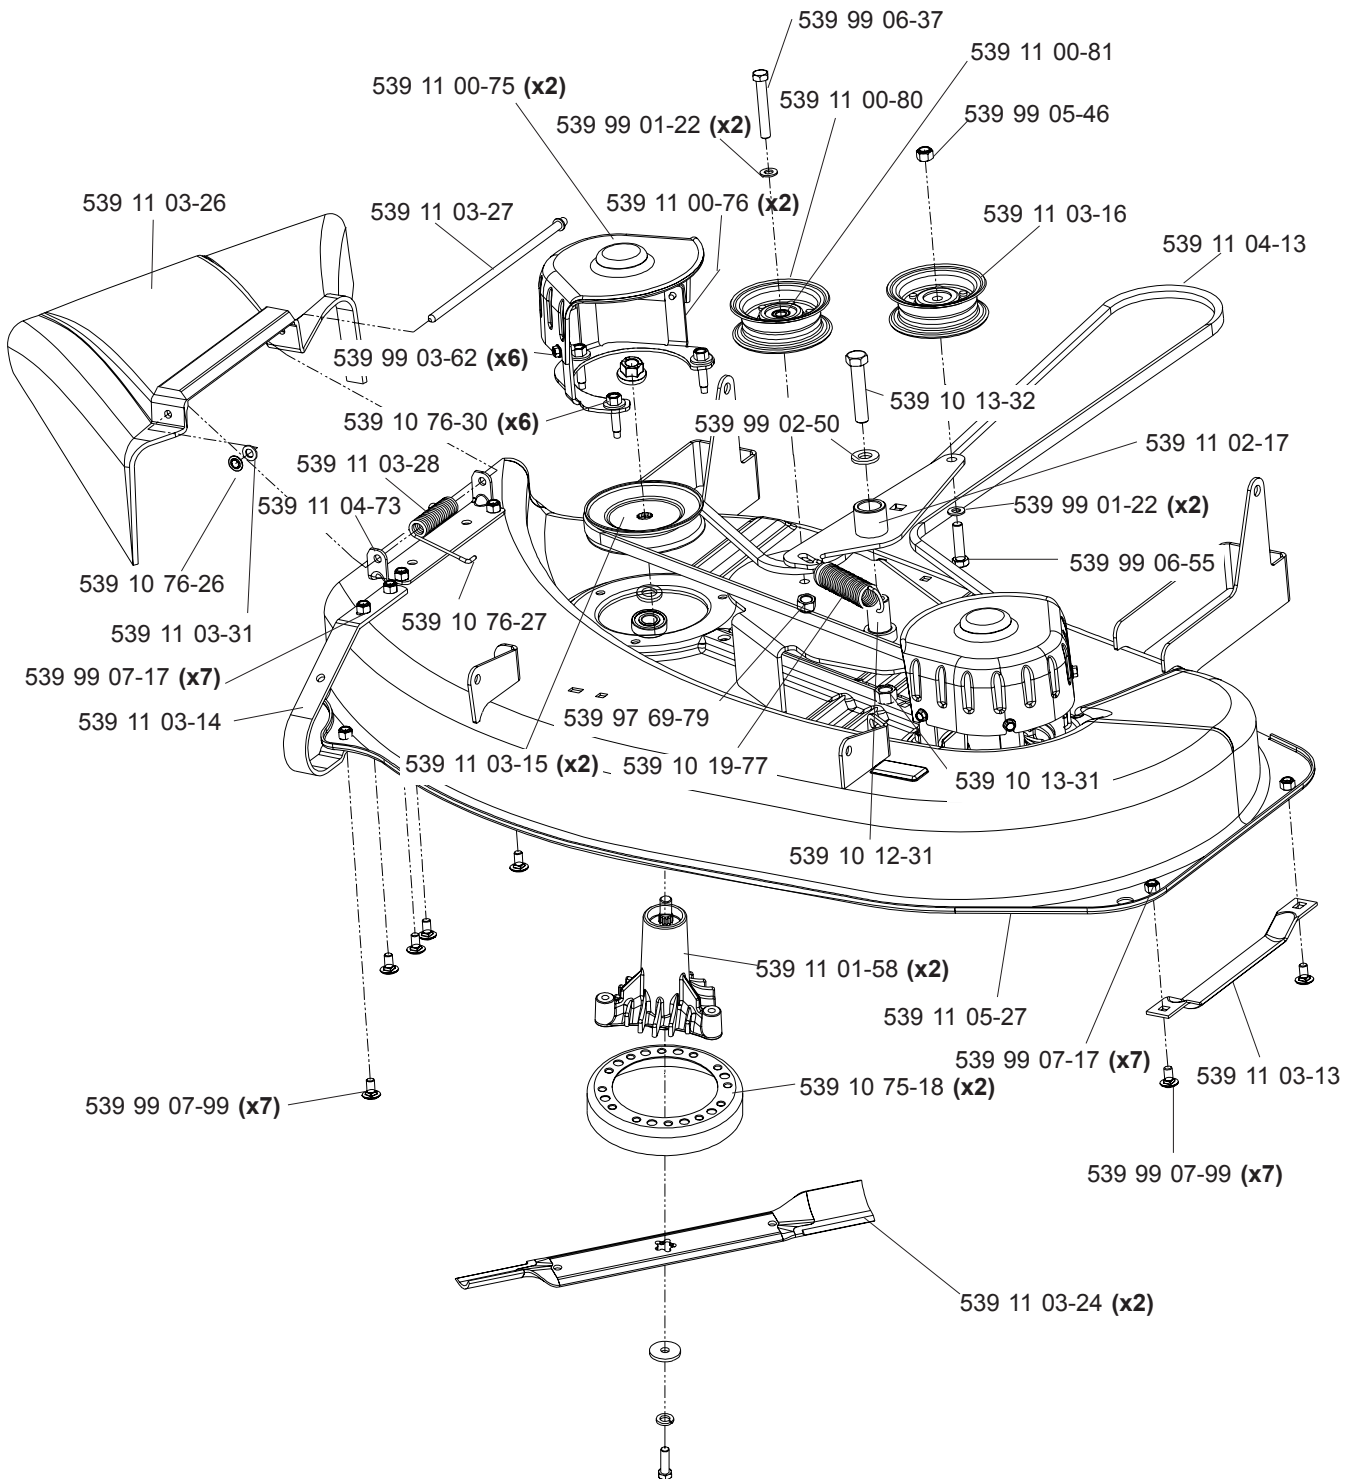

Parts manual
Z3815BIA/968999282, Z3815BIA/968999360
Z4217BIA/968999280, Z4218KOA/968999281
Z4218KOA/968999359

Please read the operator's manual carefully and make
sure you understand the instructions before using the

English

MAIN FRAME

NOT SHOWN:
539 10 75-23 SEAT SWITCH

MAIN FRAME

ENGINE ASSEMBLY (18 HP)

KOHLER
MODEL 968999281

CASTER ASSEMBLY

CONSOLE ASSEMBLY

38" DECK ASSEMBLY

42" DECK ASSEMBLY

EZT

MOTION CONTROL

DECK LIFT

DECALS

- 539 11 11-23 (Z3815, RIGHT)
- 539 11 11-24 (Z3815, LEFT)
- 539 11 11-26 (Z4217, LEFT)
- 539 11 11-25 (Z4217, RIGHT)
- 539 11 18-39 (Z4218, RIGHT)
- 539 11 18-40 (Z4218, LEFT)

539 91 30-10 decal, warning (?)

UTILITY BOX