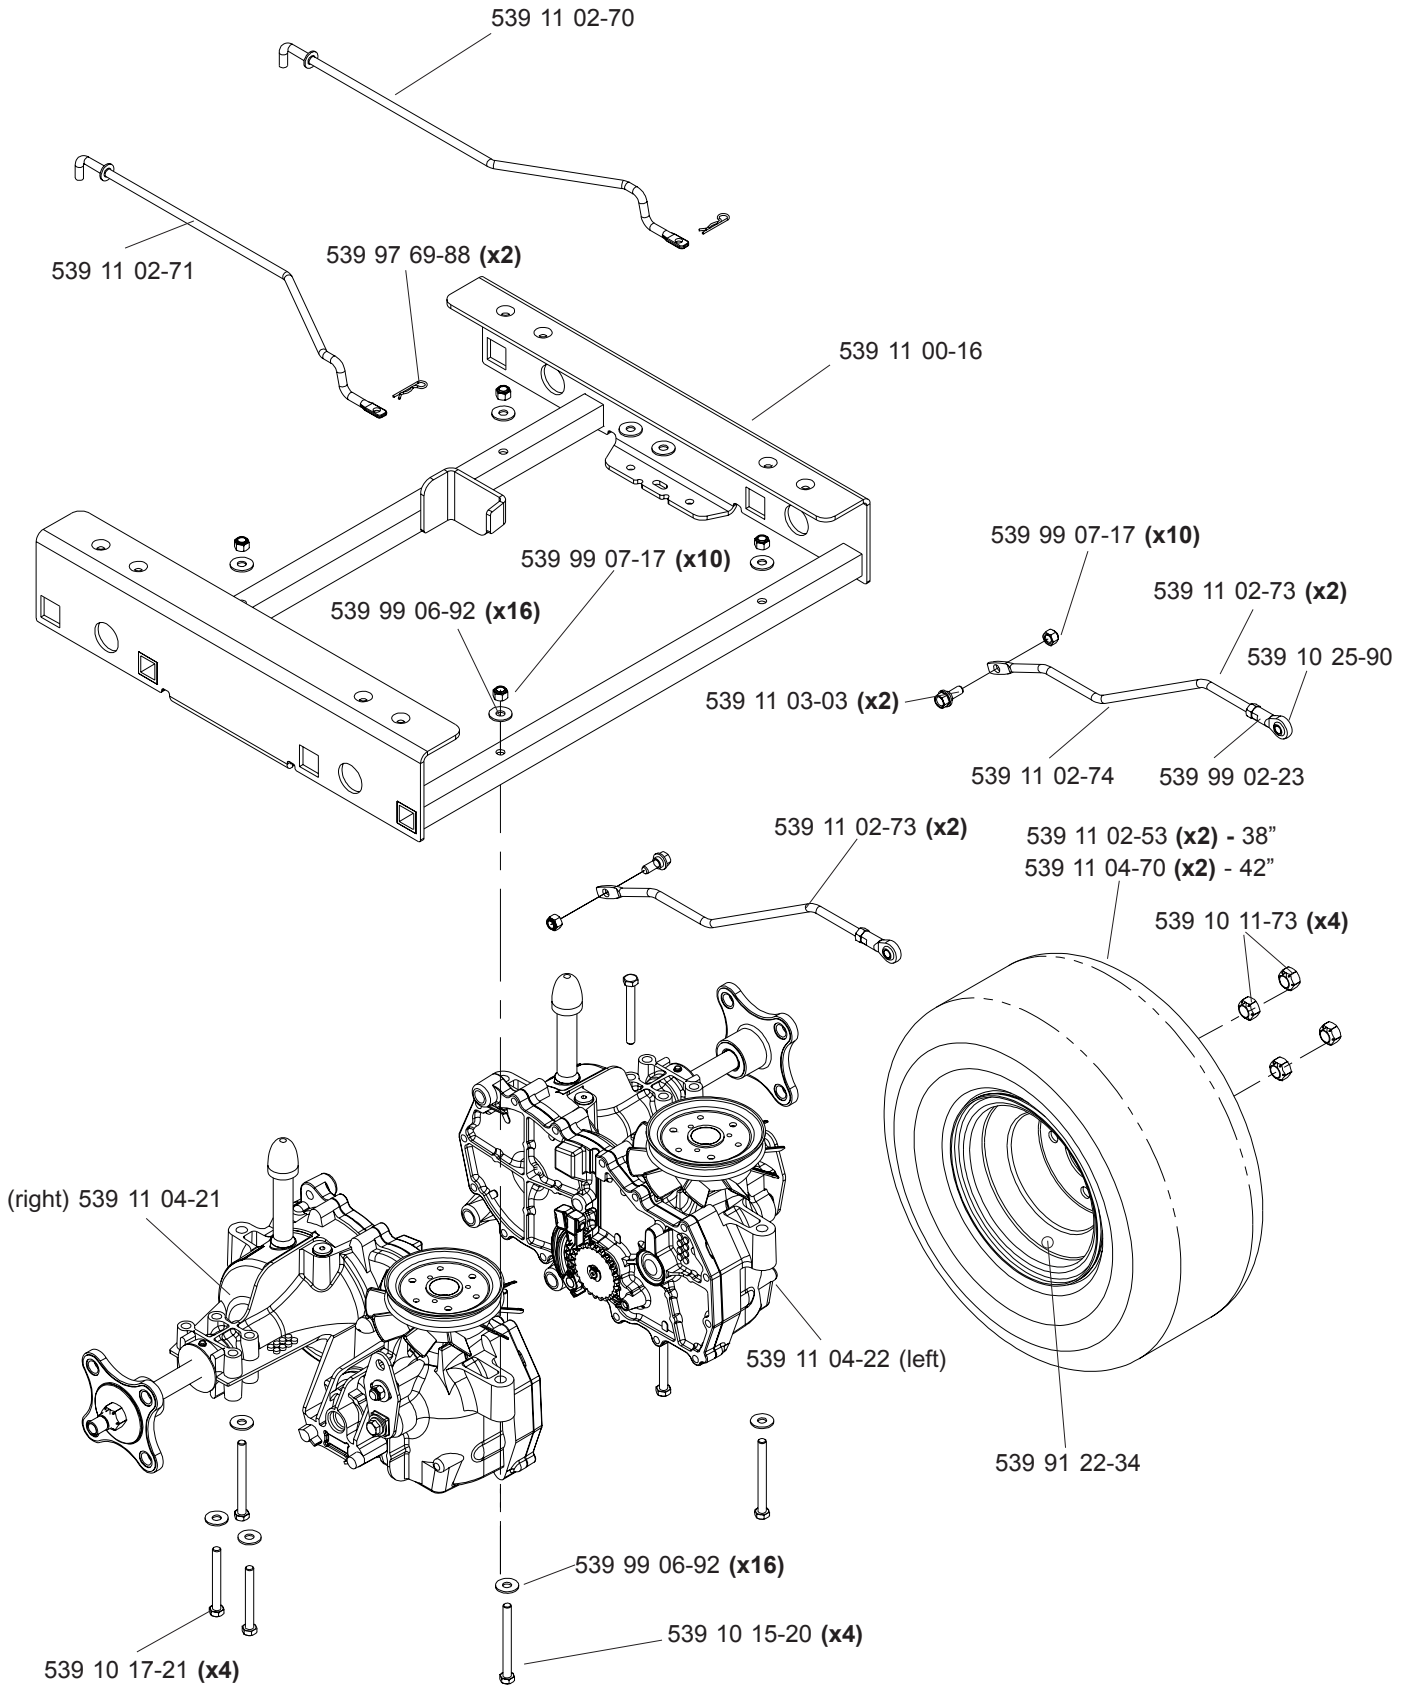

English

MAIN FRAME

NOT SHOWN:
539 10 75-23 SEAT SWITCH

MAIN FRAME

ENGINE ASSEMBLY (18 HP)

KOHLER
MODEL 968999281

CASTER ASSEMBLY

CONSOLE ASSEMBLY

38" DECK ASSEMBLY

42" DECK ASSEMBLY

EZT

MOTION CONTROL

DECK LIFT

DECALS

- 539 11 11-23 (Z3815, RIGHT)
- 539 11 11-24 (Z3815, LEFT)
- 539 11 11-26 (Z4217, LEFT)
- 539 11 11-25 (Z4217, RIGHT)
- 539 11 18-39 (Z4218, RIGHT)
- 539 11 18-40 (Z4218, LEFT)

539 91 30-10 decal, warning (?)

UTILITY BOX