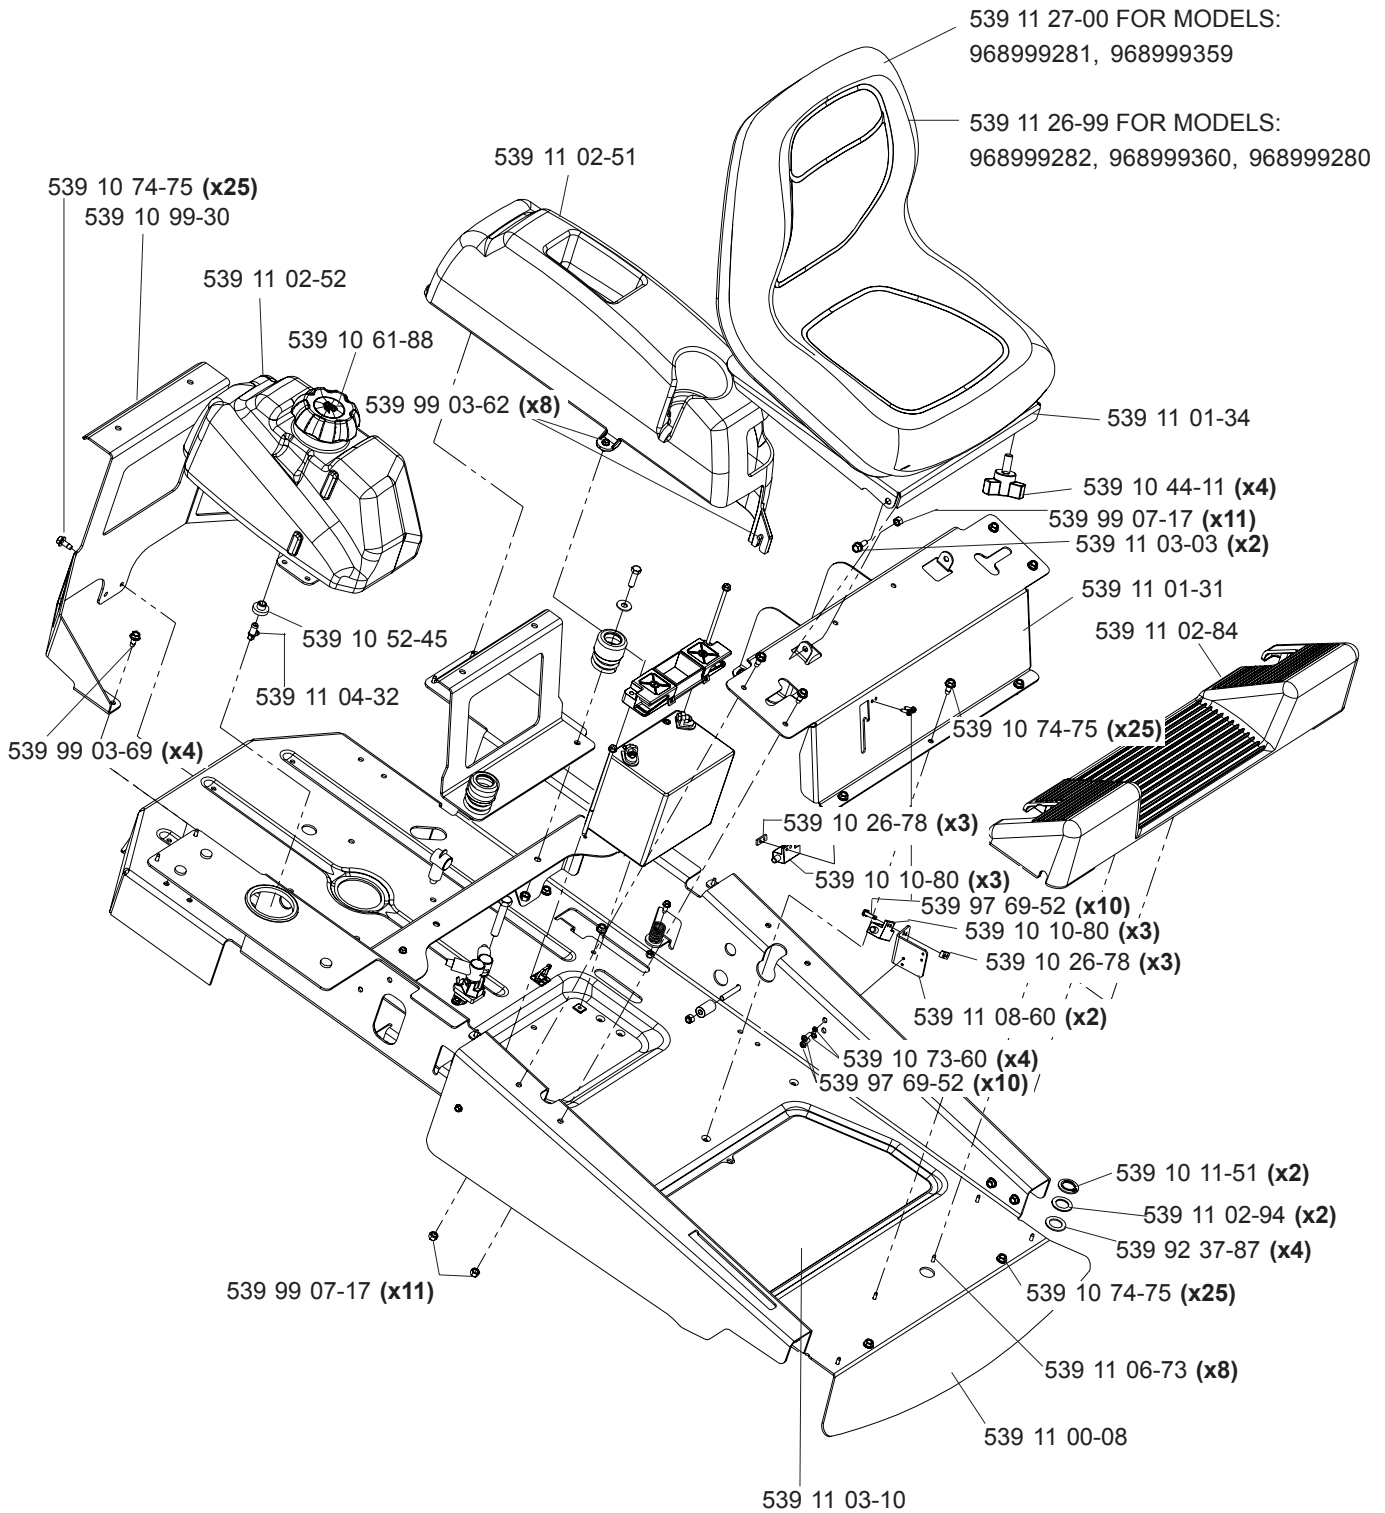

Parts manual
Z3815BIA/968999282, Z3815BIA/968999360
Z4217BIA/968999280, Z4218KOA/968999281
Z4218KOA/968999359

Please read the operator's manual carefully and make
sure you understand the instructions before using the

English

MAIN FRAME

NOT SHOWN:
539 10 75-23 SEAT SWITCH

MAIN FRAME

ENGINE ASSEMBLY (18 HP)

KOHLER
MODEL 968999281

CASTER ASSEMBLY

CONSOLE ASSEMBLY

38" DECK ASSEMBLY

42" DECK ASSEMBLY

EZT

MOTION CONTROL

DECK LIFT

DECALS

- 539 11 11-23 (Z3815, RIGHT)
- 539 11 11-24 (Z3815, LEFT)
- 539 11 11-26 (Z4217, LEFT)
- 539 11 11-25 (Z4217, RIGHT)
- 539 11 18-39 (Z4218, RIGHT)
- 539 11 18-40 (Z4218, LEFT)

539 91 30-10 decal, warning (?)

UTILITY BOX