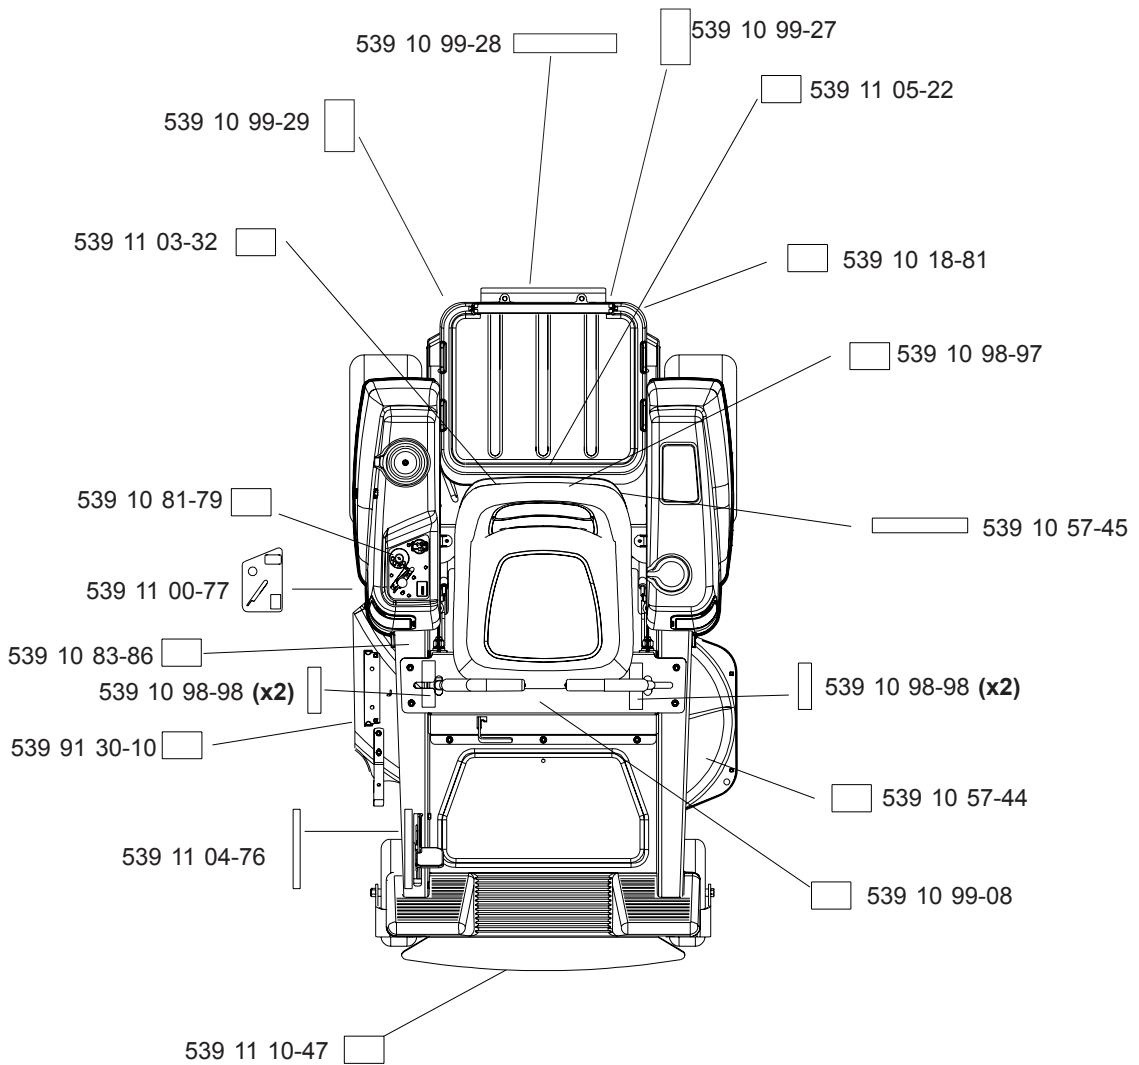

English

MAIN FRAME

NOT SHOWN:
539 10 75-23 SEAT SWITCH

MAIN FRAME

ENGINE ASSEMBLY (18 HP)

KOHLER
MODEL 968999281

CASTER ASSEMBLY

CONSOLE ASSEMBLY

38" DECK ASSEMBLY

42" DECK ASSEMBLY

EZT

MOTION CONTROL

DECK LIFT

DECALS

- 539 11 11-23 (Z3815, RIGHT)
- 539 11 11-24 (Z3815, LEFT)
- 539 11 11-26 (Z4217, LEFT)
- 539 11 11-25 (Z4217, RIGHT)
- 539 11 18-39 (Z4218, RIGHT)
- 539 11 18-40 (Z4218, LEFT)

539 91 30-10 decal, warning (?)

UTILITY BOX