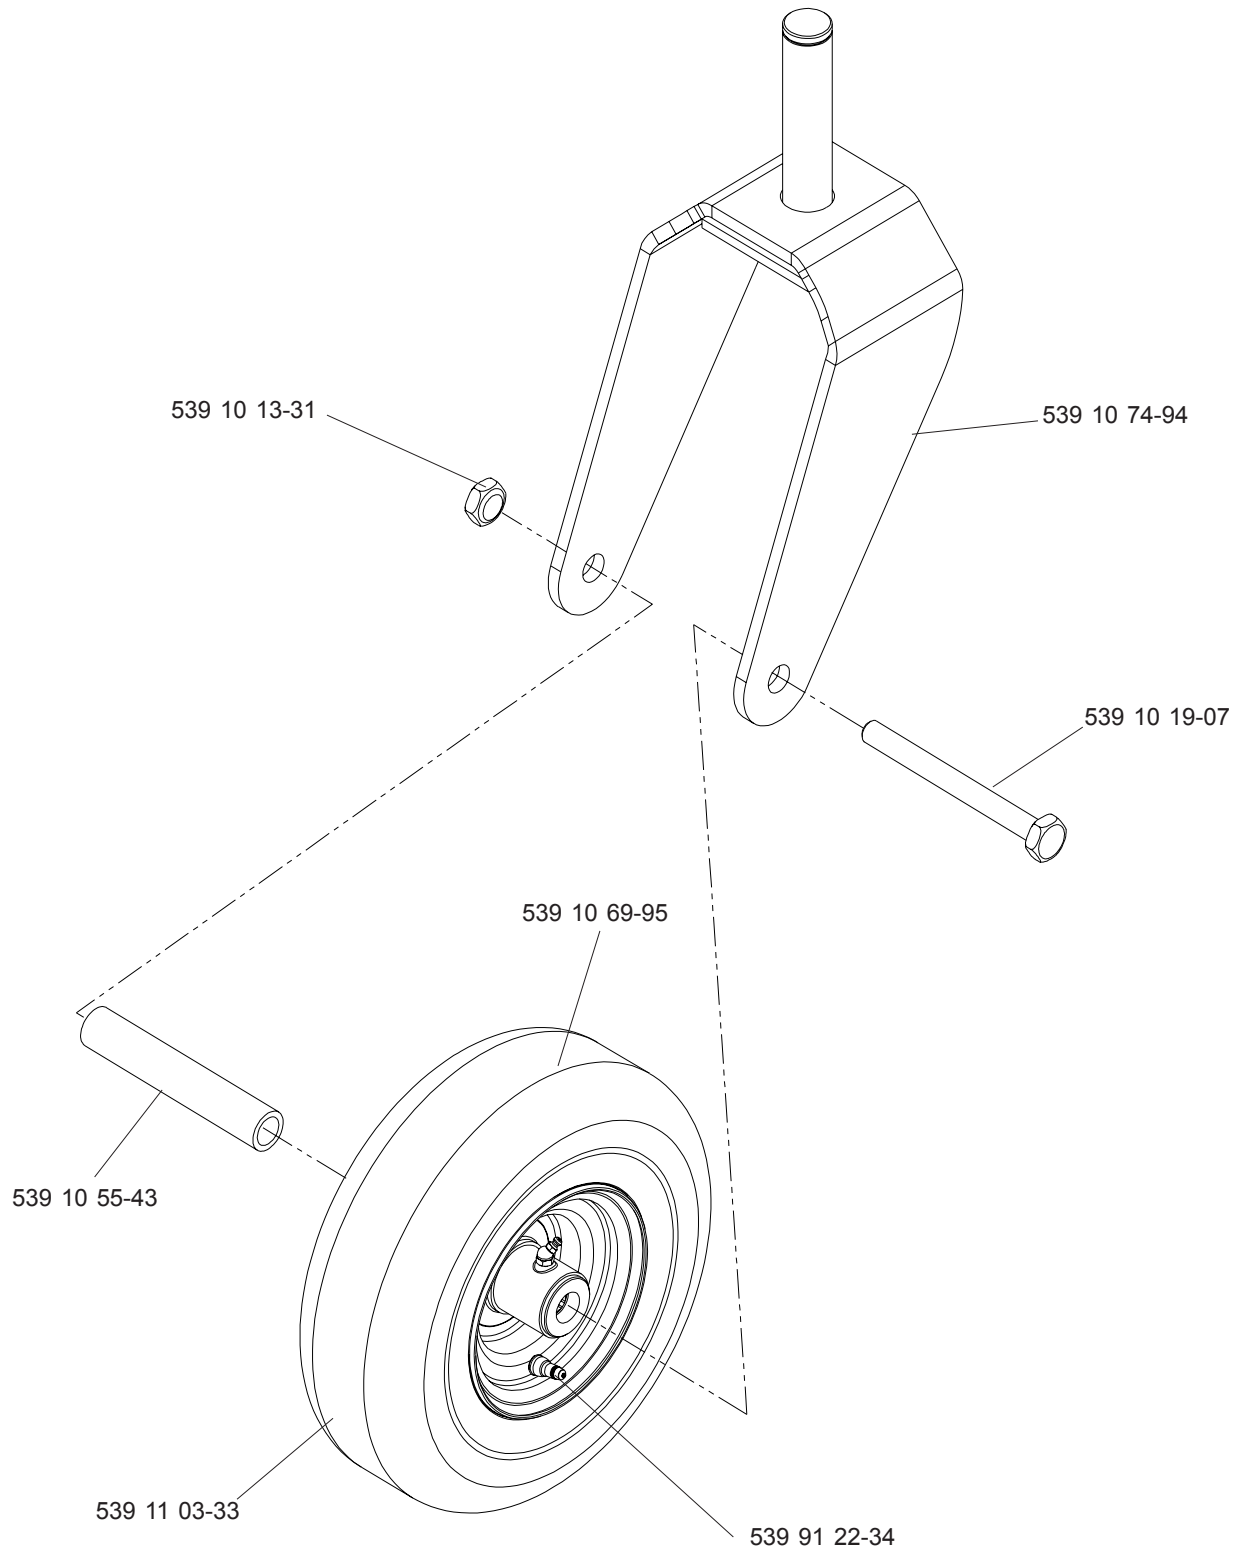

English

MAIN FRAME

NOT SHOWN:
539 10 75-23 SEAT SWITCH

MAIN FRAME

ENGINE ASSEMBLY (18 HP)

KOHLER
MODEL 968999281

CASTER ASSEMBLY

CONSOLE ASSEMBLY

38" DECK ASSEMBLY

42" DECK ASSEMBLY

EZT

MOTION CONTROL

DECK LIFT

DECALS

- 539 11 11-23 (Z3815, RIGHT)
- 539 11 11-24 (Z3815, LEFT)
- 539 11 11-26 (Z4217, LEFT)
- 539 11 11-25 (Z4217, RIGHT)
- 539 11 18-39 (Z4218, RIGHT)
- 539 11 18-40 (Z4218, LEFT)