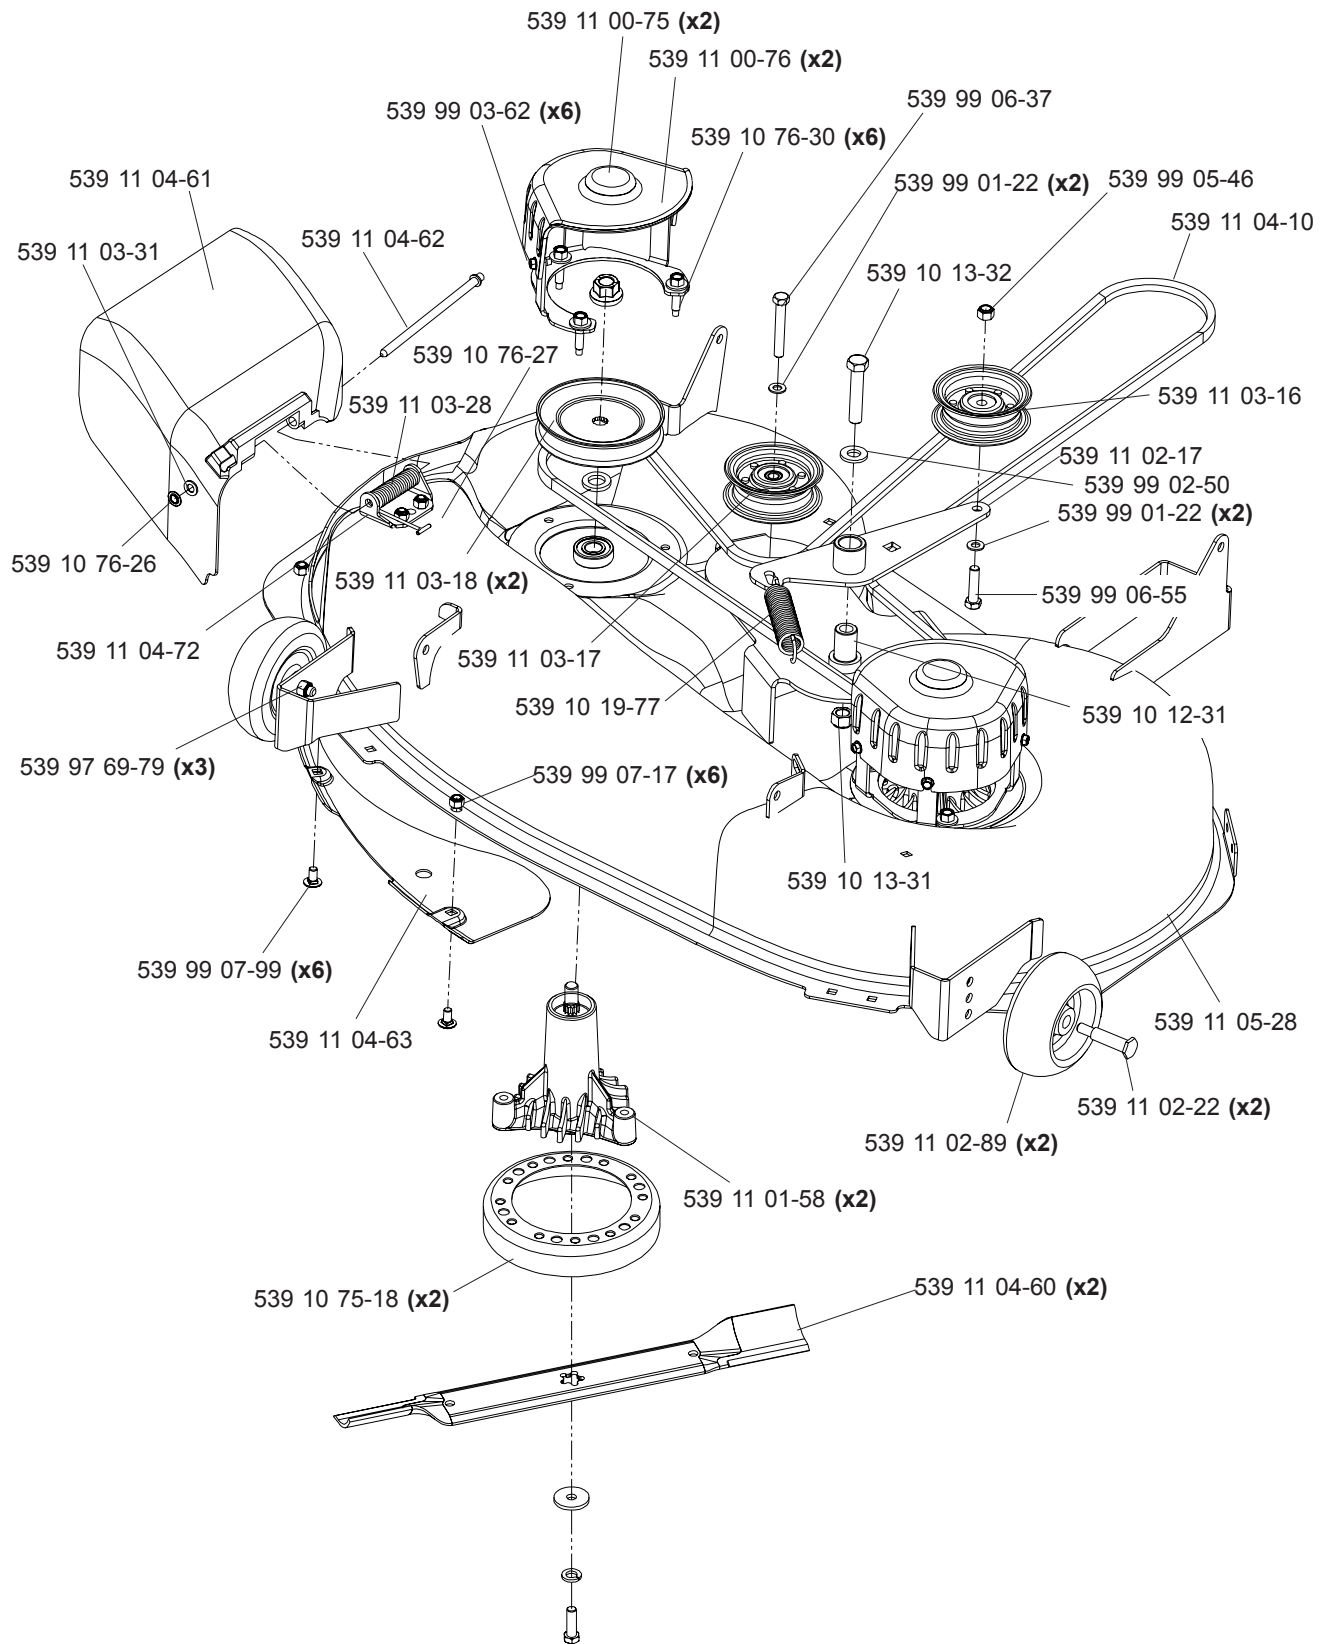

Parts manual
Z3815BIA/968999282, Z3815BIA/968999360
Z4217BIA/968999280, Z4218KOA/968999281
Z4218KOA/968999359

Please read the operator's manual carefully and make
sure you understand the instructions before using the

English

MAIN FRAME

NOT SHOWN:
539 10 75-23 SEAT SWITCH

MAIN FRAME

ENGINE ASSEMBLY (18 HP)

KOHLER
MODEL 968999281

CASTER ASSEMBLY

CONSOLE ASSEMBLY

38" DECK ASSEMBLY

42" DECK ASSEMBLY

EZT

MOTION CONTROL

DECK LIFT

DECALS

- 539 11 11-23 (Z3815, RIGHT)
- 539 11 11-24 (Z3815, LEFT)
- 539 11 11-26 (Z4217, LEFT)
- 539 11 11-25 (Z4217, RIGHT)
- 539 11 18-39 (Z4218, RIGHT)
- 539 11 18-40 (Z4218, LEFT)

539 91 30-10 decal, warning (?)

UTILITY BOX