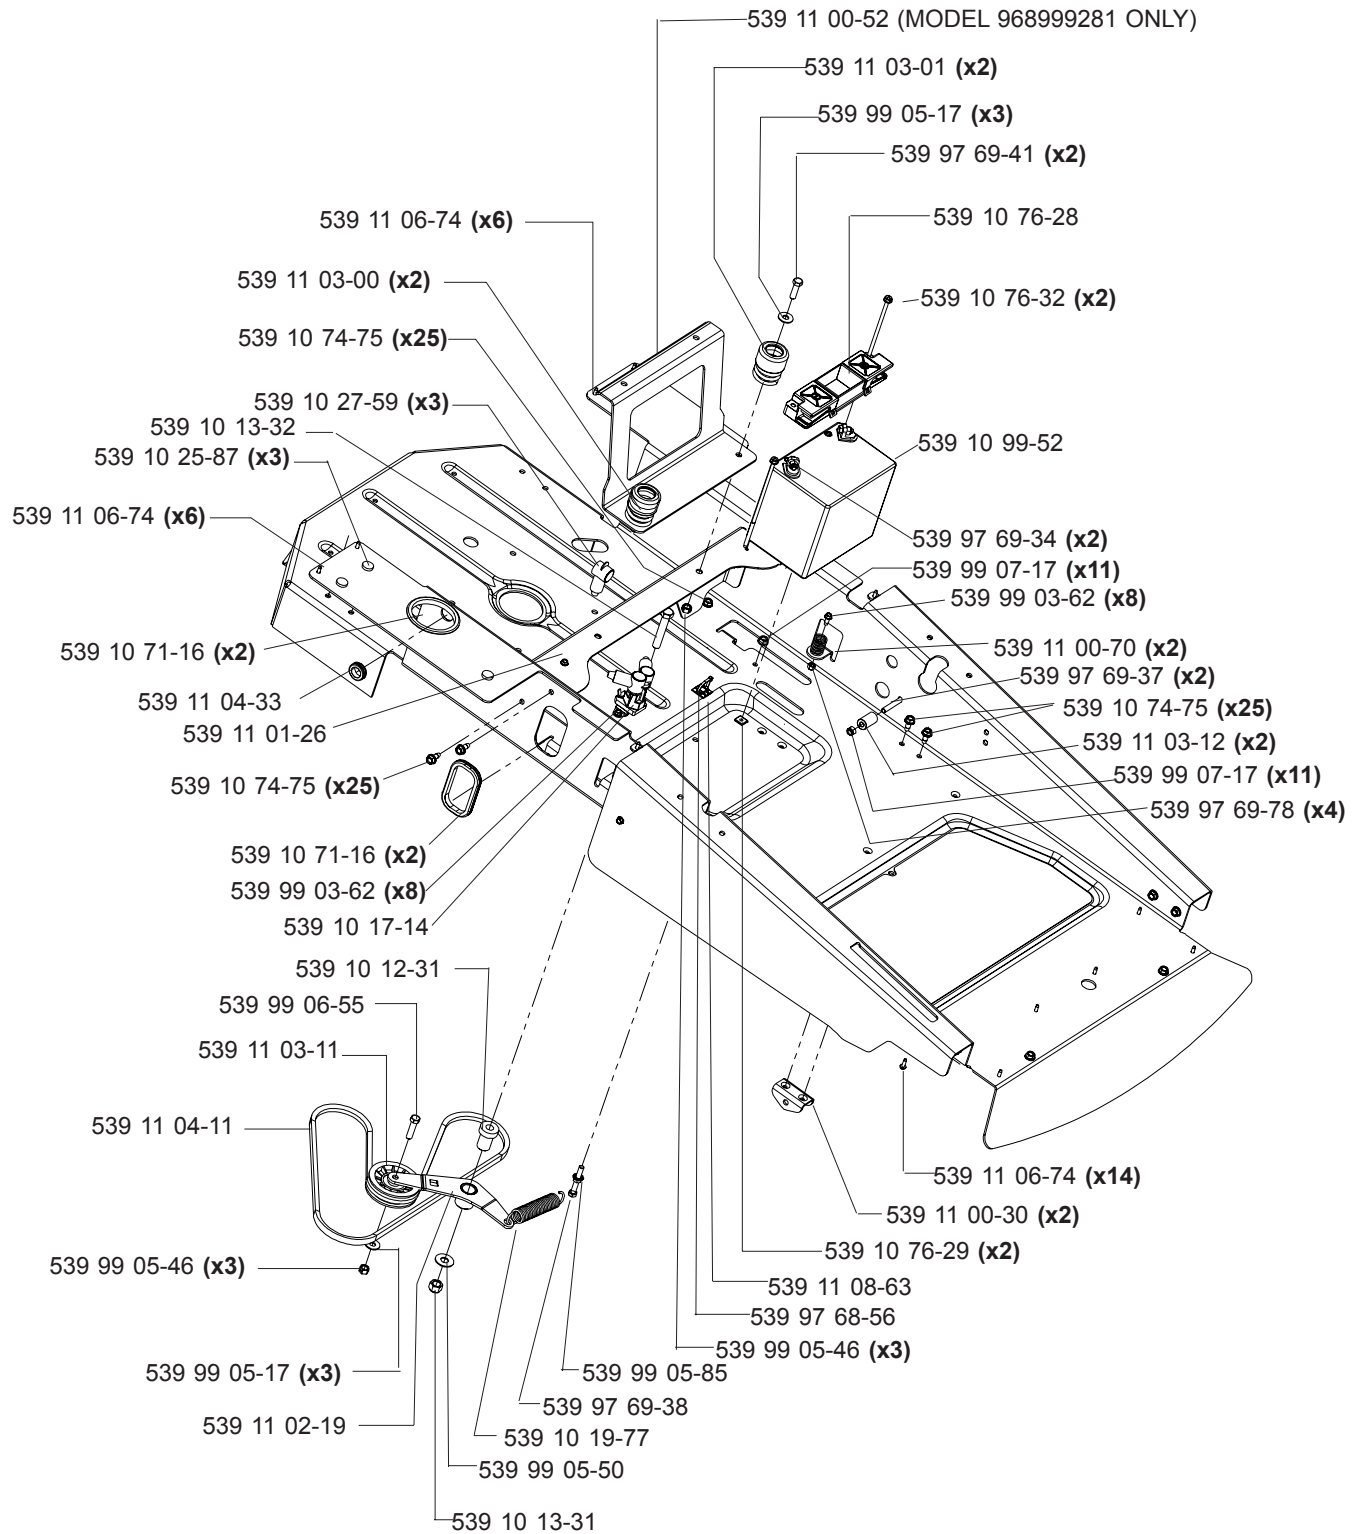

Parts manual
Z3815BIA/968999282, Z3815BIA/968999360
Z4217BIA/968999280, Z4218KOA/968999281
Z4218KOA/968999359

Please read the operator's manual carefully and make
sure you understand the instructions before using the

English

MAIN FRAME

NOT SHOWN:
539 10 75-23 SEAT SWITCH

MAIN FRAME

ENGINE ASSEMBLY (18 HP)

KOHLER
MODEL 968999281

CASTER ASSEMBLY

CONSOLE ASSEMBLY

38" DECK ASSEMBLY

42" DECK ASSEMBLY

EZT

MOTION CONTROL

DECK LIFT

DECALS

- 539 11 11-23 (Z3815, RIGHT)
- 539 11 11-24 (Z3815, LEFT)
- 539 11 11-26 (Z4217, LEFT)
- 539 11 11-25 (Z4217, RIGHT)
- 539 11 18-39 (Z4218, RIGHT)
- 539 11 18-40 (Z4218, LEFT)

539 91 30-10 decal, warning (?)

UTILITY BOX