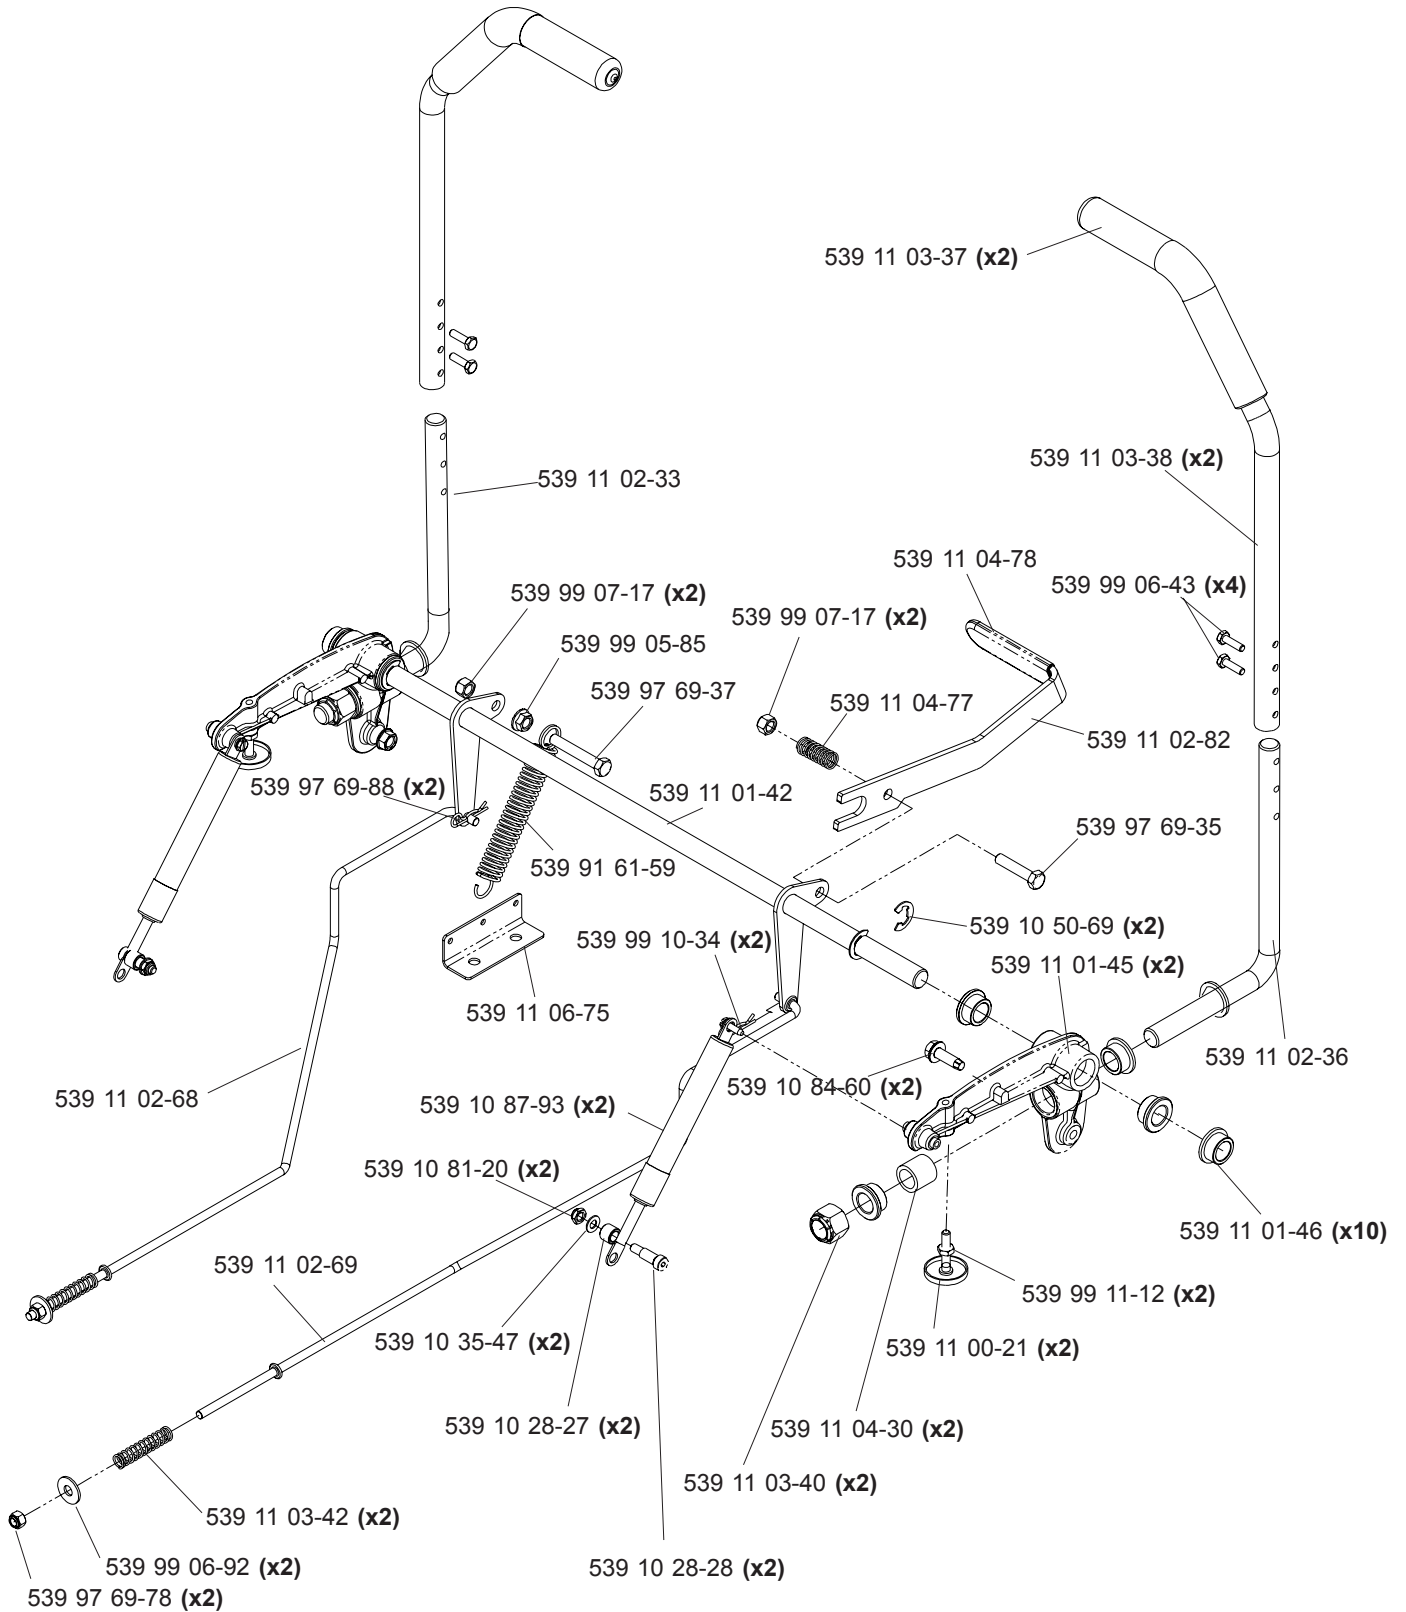

Parts manual
Z3815BIA/968999282, Z3815BIA/968999360
Z4217BIA/968999280, Z4218KOA/968999281
Z4218KOA/968999359

Please read the operator's manual carefully and make
sure you understand the instructions before using the

English

MAIN FRAME

NOT SHOWN:
539 10 75-23 SEAT SWITCH

MAIN FRAME

ENGINE ASSEMBLY (18 HP)

KOHLER
MODEL 968999281

CASTER ASSEMBLY

CONSOLE ASSEMBLY

38" DECK ASSEMBLY

42" DECK ASSEMBLY

EZT

MOTION CONTROL

DECK LIFT

DECALS

- 539 11 11-23 (Z3815, RIGHT)
- 539 11 11-24 (Z3815, LEFT)
- 539 11 11-26 (Z4217, LEFT)
- 539 11 11-25 (Z4217, RIGHT)
- 539 11 18-39 (Z4218, RIGHT)
- 539 11 18-40 (Z4218, LEFT)

539 91 30-10 decal, warning (?)

UTILITY BOX