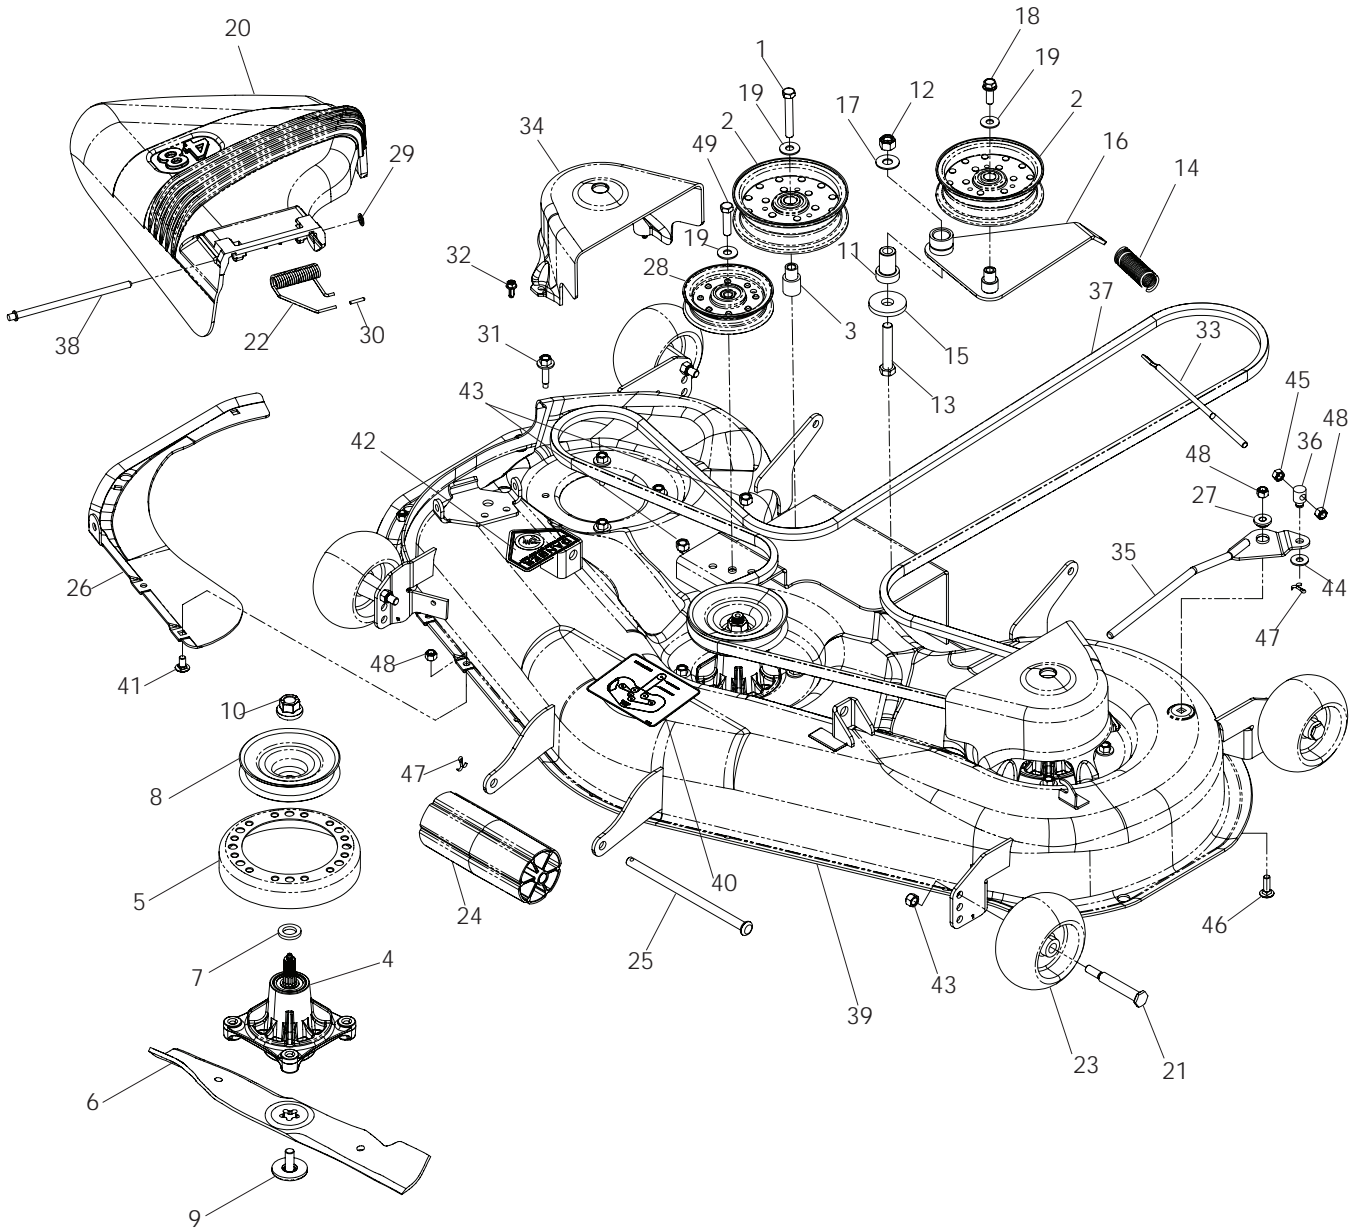

48" CUTTING DECK

48" CUTTING DECK

ITEM	PART NO.	QTY.	DESCRIPTION	ITEM	PART NO.	QTY.	DESCRIPTION
1	539 102612	1	HCS, 3/8-16 x 2 3/4	27	539 107617	1	BUSHING
2	539 103257	2	PULLEY, IDLER	28	539 107620	1	PULLEY IDLER FLAT
3	539 103295	1	BUSHING, IDLER	29	539 107626	1	NUT, 5/16 PUSH
4	539 107515	3	CUTTER HOUSING	30	539 107627	1	CAP-SLEEVE
5	539 107518	3	STRIPPER, ROUND	31	539 107630	12	SCREW, 5/16-18 x 1 3/8
6	539 107519	3	BLADE, HIGH LIFT	32	539 107631	4	SCREW, 1/4-20 x 5/8 THDROLL
7	539 107520	6	WASHER, .675	33	539 107803	1	TENSION RELIEF LINKAGE
8	539 107521	3	PULLEY, DRIVEN	34	539 108025	2	BELTSCHILD
9	539 107522	3	BOLT, 7/16, SPEC	35	539 108668	1	TENSION RELIEF LEVER
10	539 107590	3	NUT, 9/16, CENTERLOCK	36	539 108883	1	SWIVEL
11	539 101231	1	SPINDLE, IDLER	37	539 109243	1	BELT
12	539 101331	1	NUT, 1/2-13, NYLOC	38	539 110462	1	ROD, HINGE
13	539 101572	1	HCS, 1/2-13 x 3	39	539 112721	1	DECK W/DECALS
14	539 101977	1	SPRING, TRAC	40	539 113942	1	DECAL, BELT ROUTING
15	539 102243	1	WASHER, .65	41	539 990799	3	RHSNB, 5/16-18 x 5/8
16	539 109780	1	DECK IDLER ARM	42	539 913010	1	DECAL, WARNING
17	539 990550	1	WASHER, 9/16	43	539 976979	6	NUT, 3/8-16, NYLOC
18	539 990582	1	HCS, 3/8-16 x 1	44	539 990122	1	WASHER, 3/8, SAE
19	539 990692	1	WASHER, 5/16	45	539 990196	1	NUT, 5/16-18
20	539 107604	1	DISCHARGE CHUTE	46	539 990208	1	RHSNB, 5/16-18 x 1
21	539 107608	4	SB, 1/2 x 2 5/8, SPEC	47	539 990365	2	PIN COTTER, 1/8 x 3/4
22	539 107609	1	SPRING, TORSION	48	539 990717	5	NUT, 5/16-18, NYLOC
23	539 107610	4	WHEEL, GAUGE	49	539 990730	1	HCS, 3/8-16 x 1 3/4
24	539 107612	1	ROLLER, NOSE	NOT SHOWN			
25	539 107613	1	ROD, ROLLER, NOSE	...	539 200684	2	RIVET, 3/16
26	539 107614	1	BAFFLE