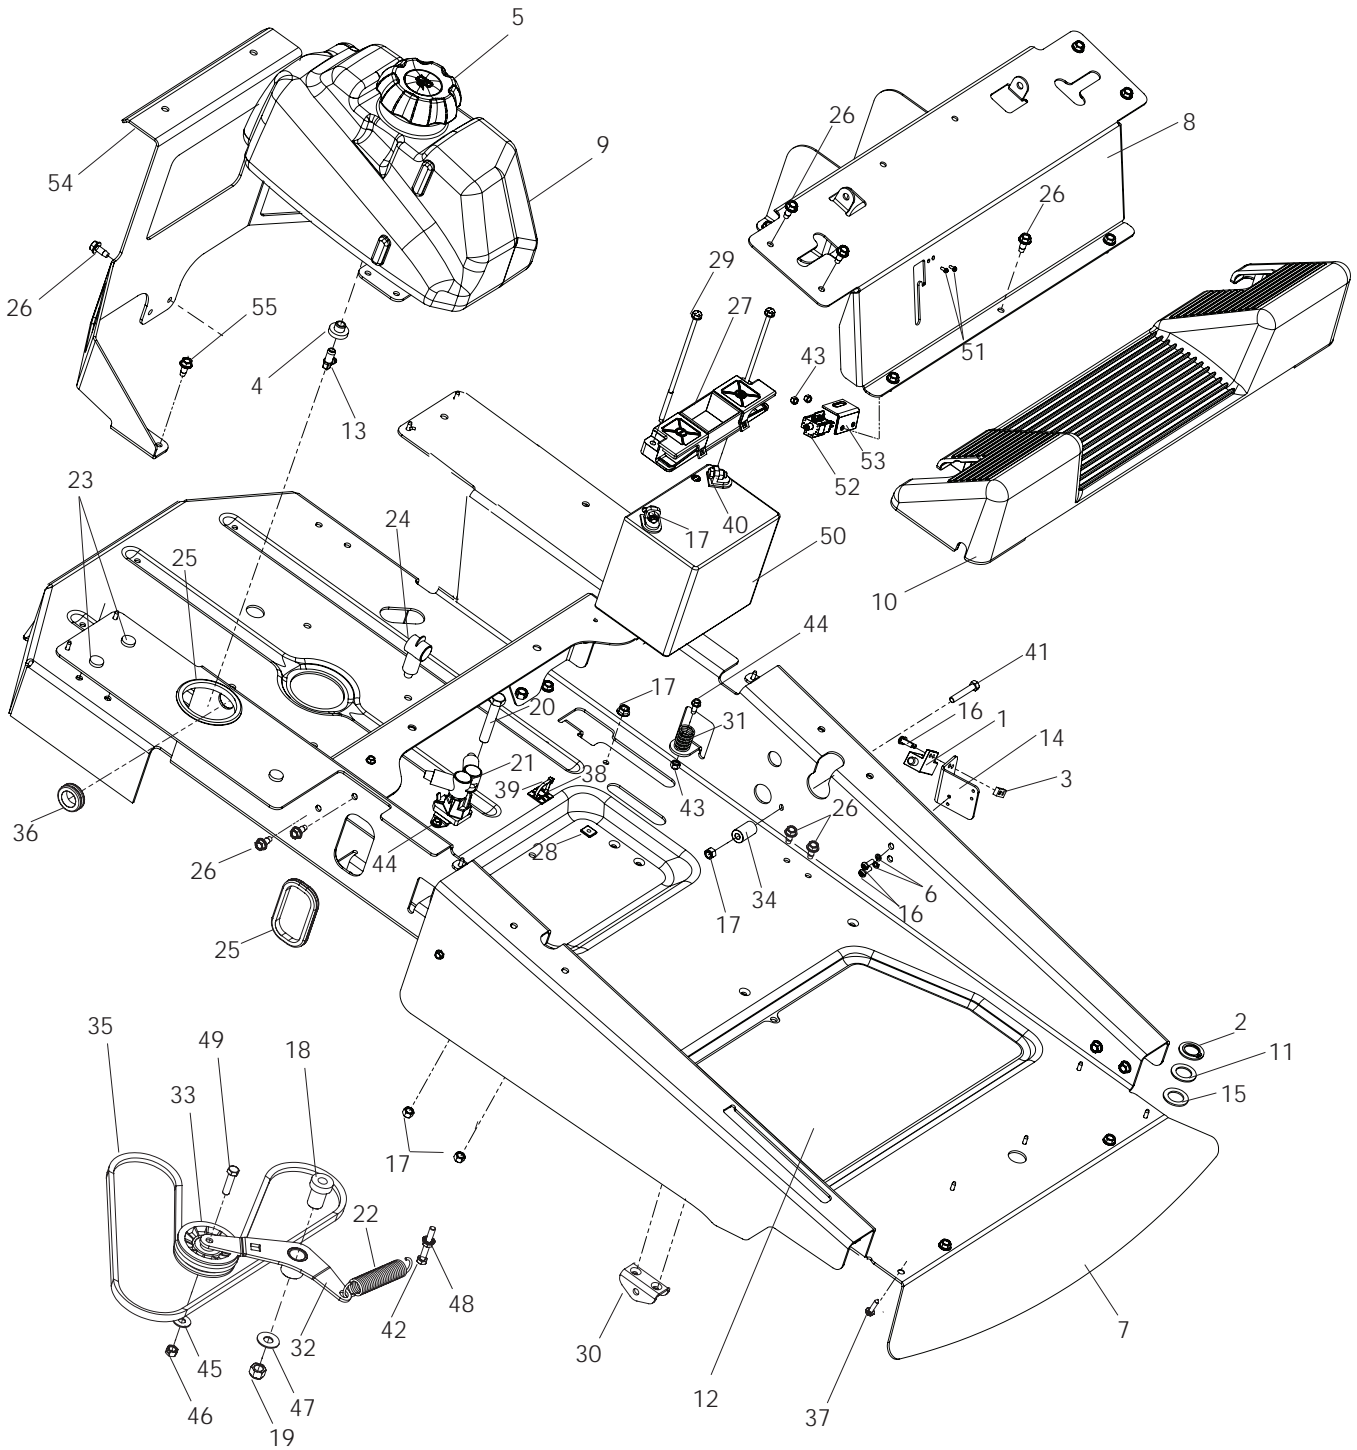

CHASSIS / FRAME

For Units with Serial Number After 0752XXXXX