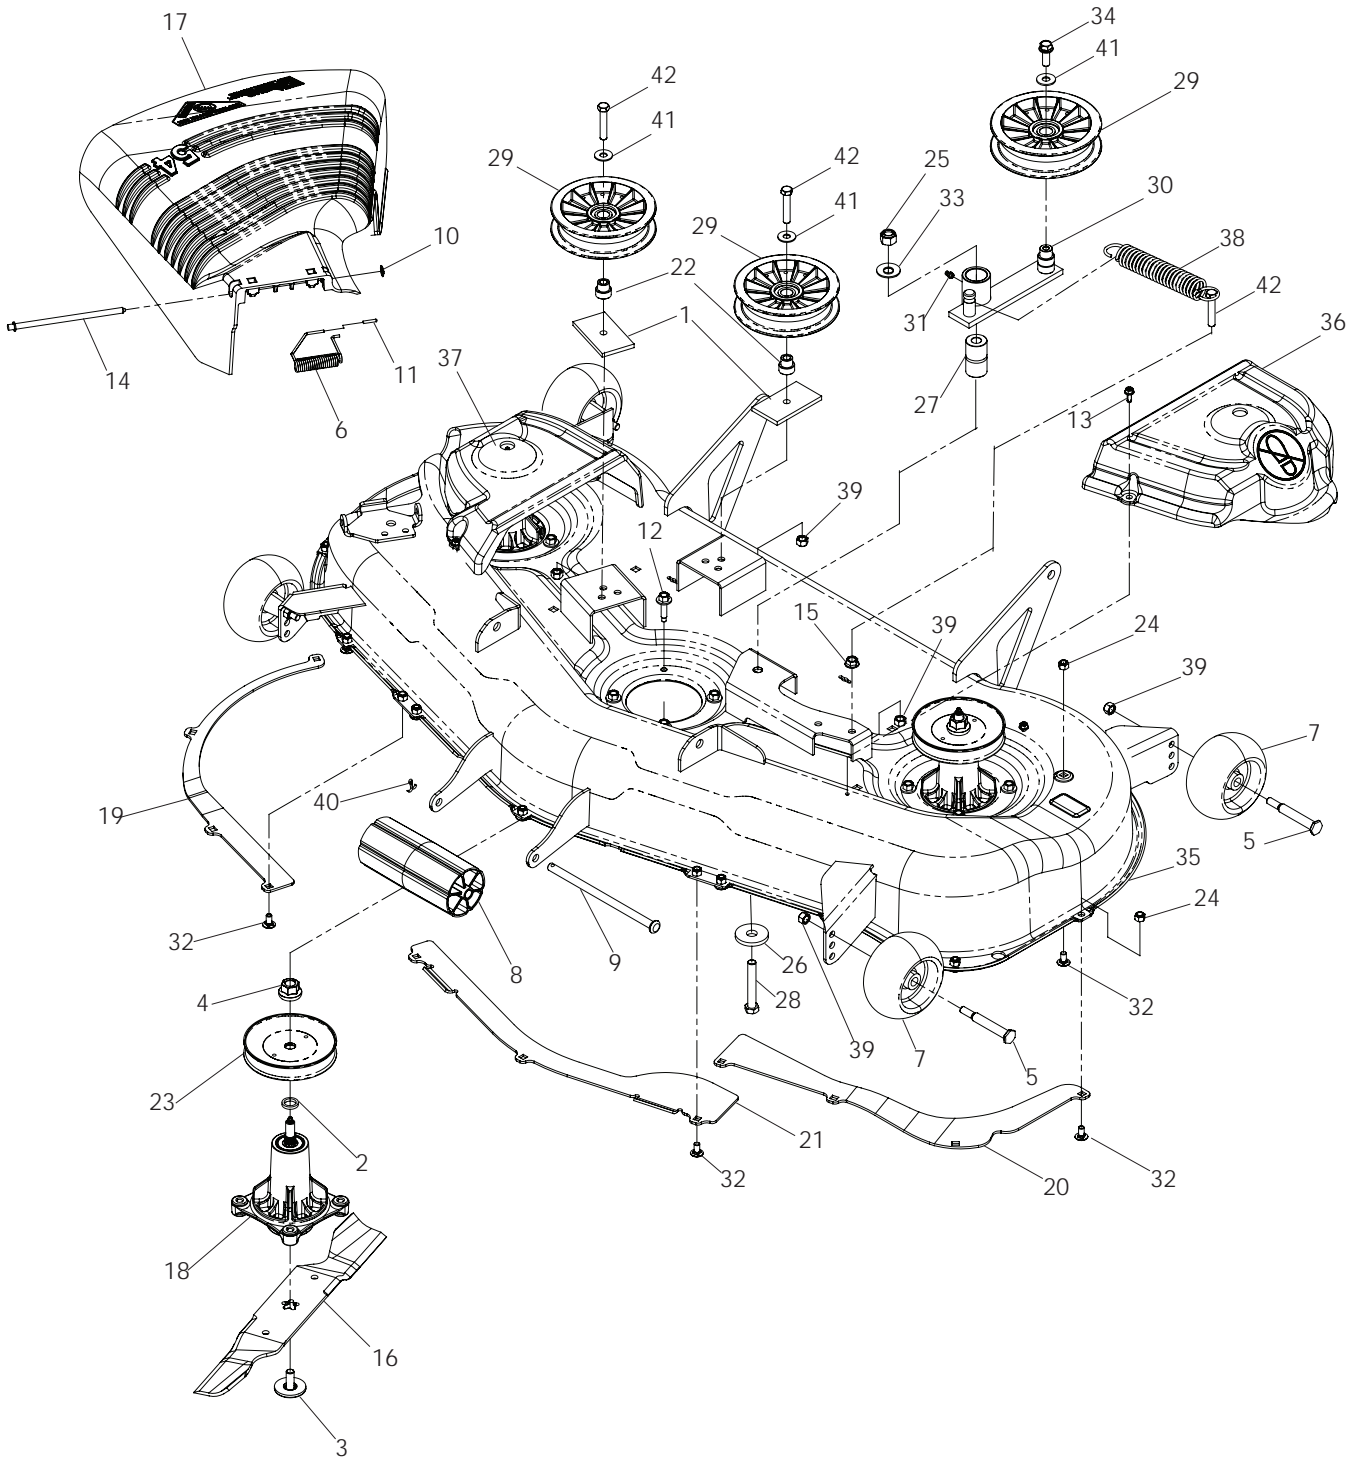

48" CUTTING DECK

ITEM	PART NO.	QTY.	DESCRIPTION	ITEM	PART NO.	QTY.	DESCRIPTION
1	539 102612	1	HCS, 3/8-16 x 2 3/4	27	539 107617	1	BUSHING
2	539 103257	2	PULLEY, IDLER	28	539 107620	1	PULLEY IDLER FLAT
3	539 103295	1	BUSHING, IDLER	29	539 107626	1	NUT, 5/16 PUSH
4	539 107515	3	CUTTER HOUSING	30	539 107627	1	CAP-SLEEVE
5	539 107518	3	STRIPPER, ROUND	31	539 107630	12	SCREW, 5/16-18 x 1 3/8
6	539 107519	3	BLADE, HIGH LIFT	32	539 107631	4	SCREW, 1/4-20 x 5/8 THDROLL
7	539 107520	6	WASHER, .675	33	539 107803	1	TENSION RELIEF LINKAGE
8	539 107521	3	PULLEY, DRIVEN	34	539 108025	2	BELTSCHILD
9	539 107522	3	BOLT, 7/16, SPEC	35	539 108668	1	TENSION RELIEF LEVER
10	539 107590	3	NUT, 9/16, CENTERLOCK	36	539 108883	1	SWIVEL
11	539 101231	1	SPINDLE, IDLER	37	539 109243	1	BELT
12	539 101331	1	NUT, 1/2-13, NYLOC	38	539 110462	1	ROD, HINGE
13	539 101572	1	HCS, 1/2-13 x 3	39	539 112721	1	DECK W/DECALS
14	539 101977	1	SPRING, TRAC	40	539 113942	1	DECAL, BELT ROUTING
15	539 102243	1	WASHER, .65	41	539 990799	3	RHSNB, 5/16-18 x 5/8
16	539 109780	1	DECK IDLER ARM	42	539 913010	1	DECAL, WARNING
17	539 990550	1	WASHER, 9/16	43	539 976979	6	NUT, 3/8-16, NYLOC
18	539 990582	1	HCS, 3/8-16 x 1	44	539 990122	1	WASHER, 3/8, SAE
19	539 990692	1	WASHER, 5/16	45	539 990196	1	NUT, 5/16-18
20	539 107604	1	DISCHARGE CHUTE	46	539 990208	1	RHSNB, 5/16-18 x 1
21	539 107608	4	SB, 1/2 x 2 5/8, SPEC	47	539 990365	2	PIN COTTER, 1/8 x 3/4
22	539 107609	1	SPRING, TORSION	48	539 990717	5	NUT, 5/16-18, NYLOC
23	539 107610	4	WHEEL, GAUGE	49	539 990730	1	HCS, 3/8-16 x 1 3/4
24	539 107612	1	ROLLER, NOSE	NOT SHOWN			
25	539 107613	1	ROD, ROLLER, NOSE	...	539 200684	2	RIVET, 3/16
26	539 107614	1	BAFFLE				

54" CUTTING DECK