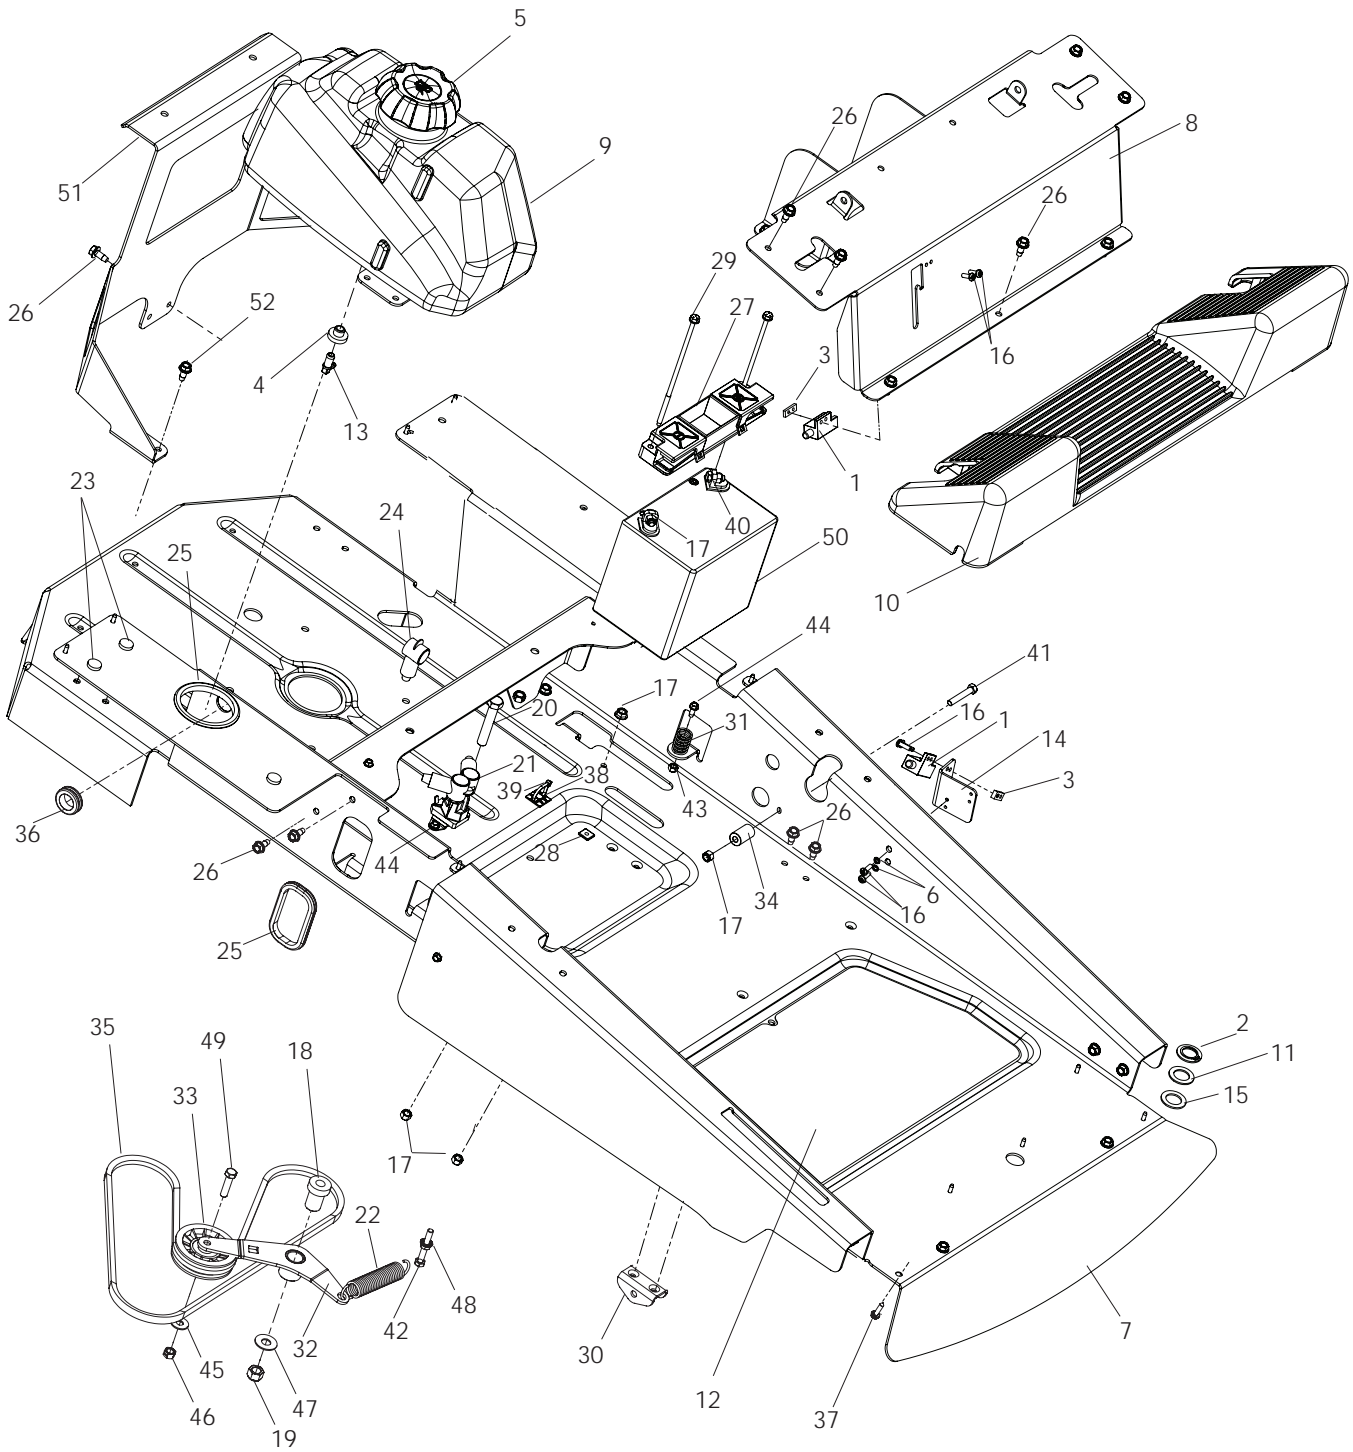

Please read the operator's manual carefully and make sure you understand the instructions before using the machine.

English

CHASSIS / FRAME

For Units With Serial Number Before 0752xxxxx

CHASSIS / FRAME

ITEM	PART NO.	QTY.	DESCRIPTION	ITEM	PART NO.	QTY.	DESCRIPTION	
1..	539 101080....3	SWITCH-INTERLOCK	29..	539 107632....2	BOLT, ¼ x 7½, SPEC	
2..	539 101151....2	RING-RETAINING EXT, 7/8	30..	539 110030....2	BRACKET, DECK HANGER Not used on Model 968999508 or 968999765	
3..	539 102678....3	SCREW PLATE, #10-24	31..	539 110070....2	SPRING, RETURN	
4..	539 105245....1	GROMMET, RUBBER	32..	539 110219....1	PUMP IDLER ARM	
5..	539 106188....1	FUEL CAP, ANTISPLASH	33..	539 110311....1	PULLEY, IDLER	
6..	539 109552....4	LOCKWASHER, 3/16	34..	539 110312....2	MOTION LIMITER	
7..	539 110377....1	CHASSIS W/DECALS	35..	539 110411....1	BELT, EZT	
8..	539 133037....1	CONSOLE W/DECALS	36..	539 110433....1	GROMMET, FUEL LINE	
9..	539 110252....1	FUEL TANK	37..	539 110674....6	SCRW, #10-12 x 1½ WSH HD	
10..	539 110284....1	FOOT REST	38..	539 110863....2	MOUNTING BLOCK, TIE	
11..	539 110294....2	WASHER, 7/8, WAVE	39..	539 976856....2	TIE-PLASTIC	
12..	539 110310....1	SLIP, MATTING	40..	539 976934....2	HCS, 5/16-18 x ¾	
13..	539 110432....1	STEM, FUEL TANK	41..	539 976937....2	HCS, 5/16-18 x 2	
14..	539 110860....2	SWITCH BRACKET	42..	539 976938....1	HCS, 5/16-18 x 2¼	
15..	539 923787....4	BUSHING	43..	539 976978....4	NUT, ¼-20, NYLOC	
16..	539 976952....6	SCREW, #10-24 x 5/8	44..	539 990362....8	SCREW, ¼-20 x 5/8 SELF TAP	
17..	539 990717.. 11	NUT, 5/16-18, NYLOC	45..	539 990517....3	WASHER, 3/8	
18..	539 101231....1	SPINDLE-IDLER	46..	539 990546....3	NUT, 3/8-16, CENTERLOCK	
19..	539 101331....1	NUT, ½-13, NYLOC	47..	539 990550....1	WASHER, ½	
20..	539 101332....1	HCS, ½-13 x 2¾	48..	539 990585....1	NUT, 5/16-18, WHIZLK	
21..	539 101714....1	SOLENOID	49..	539 990655....1	HCS, 3/8-16 x 1½	
22..	539 101977....1	SPRING	50..	539 102436....1	BATTERY, DRY	
23..	539 102587....3	GROMMET, BUMPER	51..	539 110495....1	REAR BRACKET, TOOL BOX Model 968999281 only	
24..	539 102759....3	INSULATOR-BATTERY	52..	539 990369....4	SCREW, 5/16-18 x 1 THD FRM	
25..	539 107116....2	GROMMET	NOT SHOWN			539 107616....1	BATTERY CABLE, POS
26..	539 107475..33	BOLT, 5/16-18 x ¾ THD FRM				539 110068....1	BATTERY CABLE, NEG
27..	539 107628....1	BATTERY HOLD DOWN				539 110309....1	WIRING HARNESS
28..	539 107629....2	NUT, ¼, PUSH NYLON				539 110290....2	FOAM STRIP, FUEL TANK