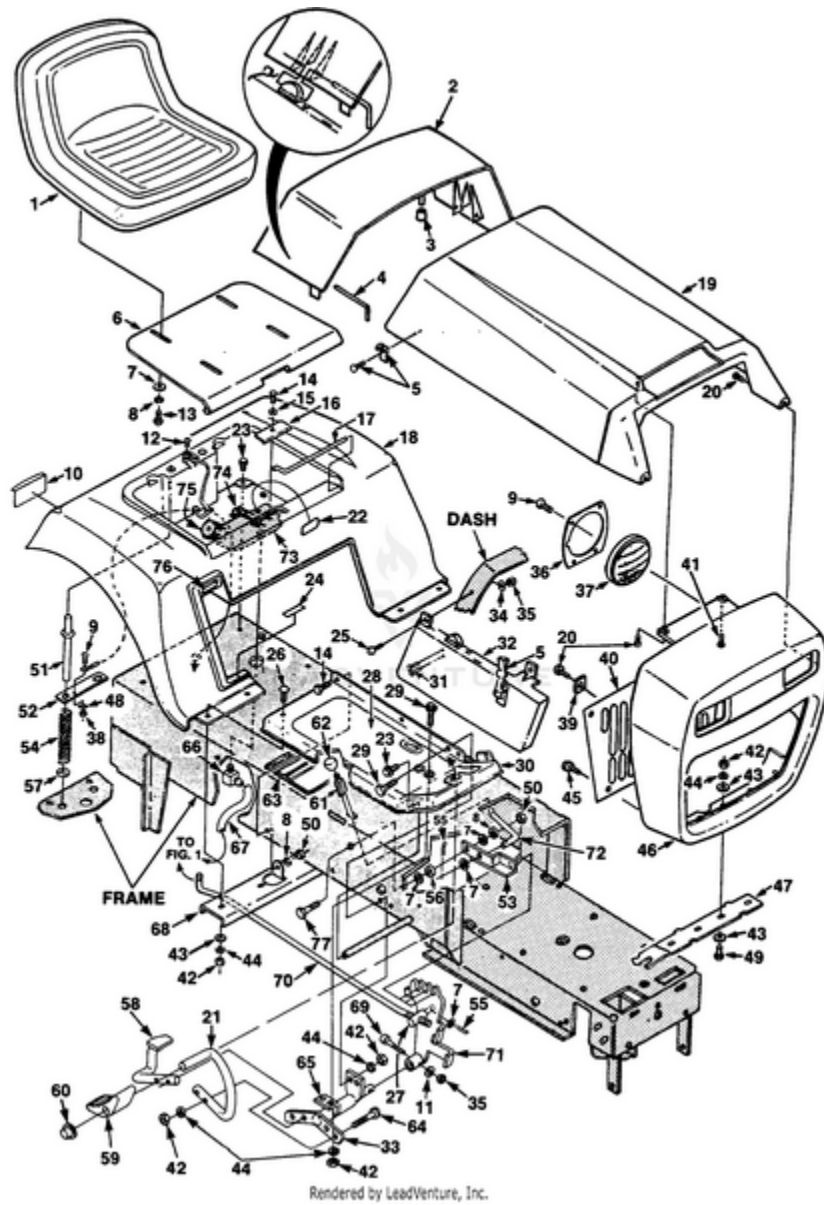

YT18 Tractor UT-33018 - Cowling, Rear Fender, Seat Assembly And Cruise Control

Ref #	Part #	Description	Qty	Context Note
1	JA993705	SEAT	1	
2	JA992163	PANEL- Hood	1	
3	JA992227	BUMPER- Rubber	1	
4	JA992175	PIN- Attachment	2	
5	JA990290	LATCH	2	
6	JA991241	PAN- Seat	1	
7	JA453009	WASHER- Flat (5/16")	8	
8	JA446136	WASHER- Lock 5/16 Hvy.	8	
9	JA403908	SCREW- (10-24 x 3/8")	11	
10	JA335757	REFLECTOR	2	
11	JA455063	WASHER- Thrust	4	
12	JA409254	SCREW- (#10 x 1/2")	1	
13	JA 400182	SCREW- (5/16-18 x 5/8")	6	
14	JA400108	USE 80052	3	
15	JA446130	WASHER- Lock (1/4")	1	
16	JA376120	BRACKET- Rod. Ret.	1	
17	JA376119	ROD- Hinge	2	
18	JA991191	FENDER	1	
19	JA991321	HOOD	1	
20	JA408406	SCREW- (1/4-14 x 1") (YT-15)	5	
	JA408406	SCREW- (1/4-14 x 1") (YT-14, 16 & 18)	4	
21	JA993251	FORWARD ARM	1	
22	JA993684	DECAL- Fill Level	1	
23	JA375978	BOLT	2	
24	JA991017	DECAL- Lo-Lift Position	1	
25	JA403910	SCREW- (10-24 x 1/2")	1	
26	JA441604	BOLT- (1/4-20 x 1")	4	
27	JA991759	CLEVIS	3	
28	JA339612	PAD- Footboard (L.H.)	1	
	JA993324	PAD- Footboard (R.H.)	1	
29	JA400106	SCREW- (1/4-20 x 5/8")	4	
30	JA991271	FOOTBOARD (L.H.)	1	
	JA993269	FOOTBOARD (R.H.)	1	
31	JA464842	RIVET	6	
32	JA993353	PANEL- L.H. Side	1	
	JA993349	PANEL- R.H. Side	1	
33	JA993213	PLATE & SHAFT	1	
34	JA452002	WASHER- Flat (#10)	4	
35	JA444782	NUT (#10-24)	4	
36	JA339626	RETAINER- Headlight	2	
37	JA376091	HEADLIGHT	1