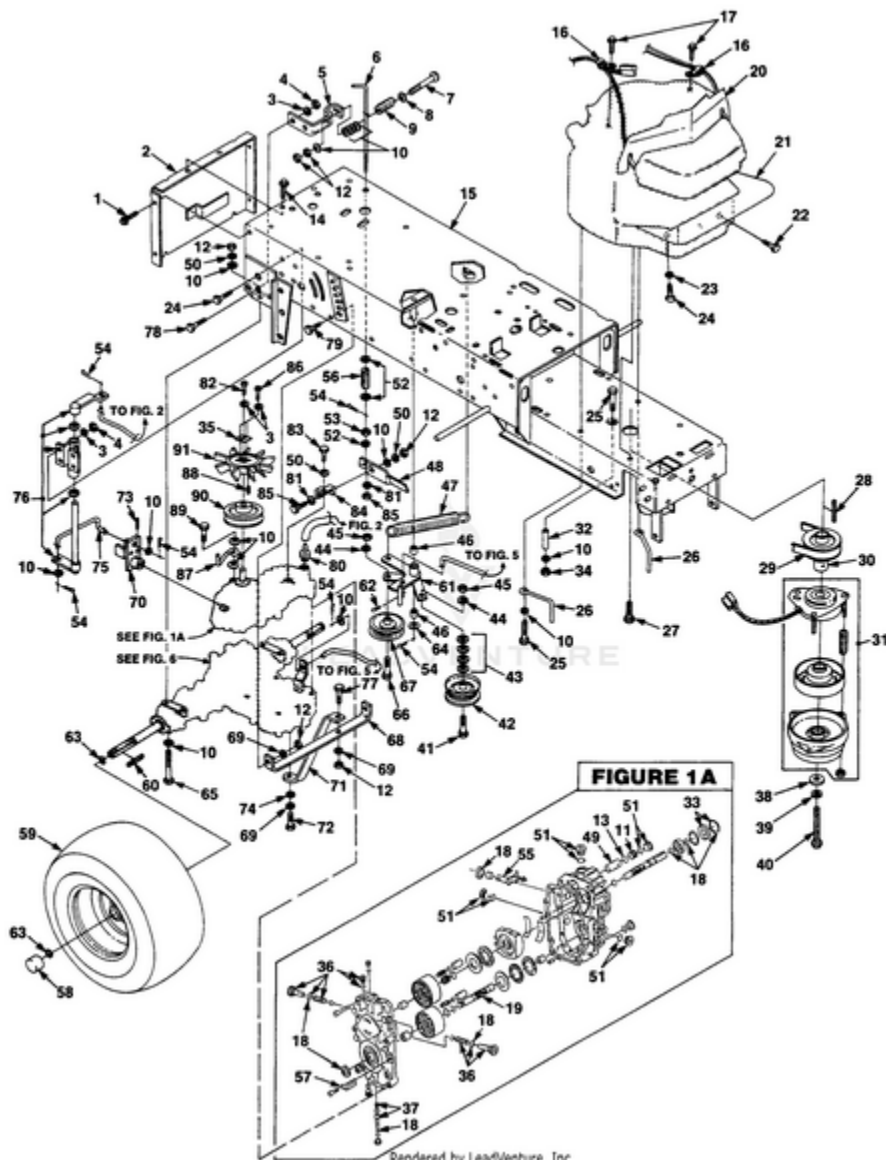

YT18 Tractor UT-33018 - Frame, Transaxle And Engine

Ref #	Part #	Description	Qty	Context Note
1	JA408406	SCREW- (1/4-14 x 1")	4	
2	JA392590	BRACKET- Hitch	1	
3	JA446128	WASHER- Lock (1/4")	8	
4	JA443102	NUT- Hex (1/4-20)	6	
5	JA993328	LIMITER- Bracket	2	
6	JA993259	ROD-Dump	1	
7	JA993679	BOLT- Rd.Hd.Sq. Neck (1/4-20 x 4 1/2")	2	
8	JA453013	WASHER (7/16")	2	
9	JA993681	SPRING- Compression	2	
10	JA453009	WASHER- Flat (5/16")	20	
11	JA994573	SPRING (Filter)	1	
12	JA443106	NUT- Hex (5/16-18)	8	
13	JA994574	WASHER (Filter)	1	
14	JA408865	SCREW- (1/4-20 x 9/16")	2	
15	JA994341	FRAME	1	
16	JA994310	CLAMP	2	
17	JA409704	SCREW- Hex (#10-16 x 1/2)	2	
18	JA994565	OVERHAUL- Seal Kit	1	
19	JA994577	SHAFT- Motor	1	
20	JA993272	SHIELD	1	Not used on YT-15 units.
21	JA993275	BULKHEAD	1	Not used on YT-15 units.
22	JA375978	BOLT- (1/4-14 x .44)	2	Not used on YT-15 units.
23	JA446130	WASHER- Lock (1/4-20)	2	Not used on YT-15 units.
24	JA400106	SCREW- (1/4-20 x 5/8") (YT-15)	1	
	JA400106	SCREW- (1/4-20 x 5/8") (YT-14, 16 & 18)	2	
25	JA400198	SCREW- (5/16-18 x 1/4")	2	
26	JA992244	GUIDE- Front Belt	2	
27	JA 400194	SCREW- (5/16-18 x 1 3/4")	2	
28	JA306968	KEY	2	
29	JA992647	BELT	1	
30	JA991071	PULLEY- Drive	1	
31	JA993164	CLUTCH- Brake	1	
32	JA350577	SPACER	1	
33	JA994559	SEAL KIT	1	
34	JA444718	NLA(NO LONGER AVAILABLE)	2	
35	JA993575	PLATE- Retainer	1	
36	JA994561	CHECK VALVE KIT	1