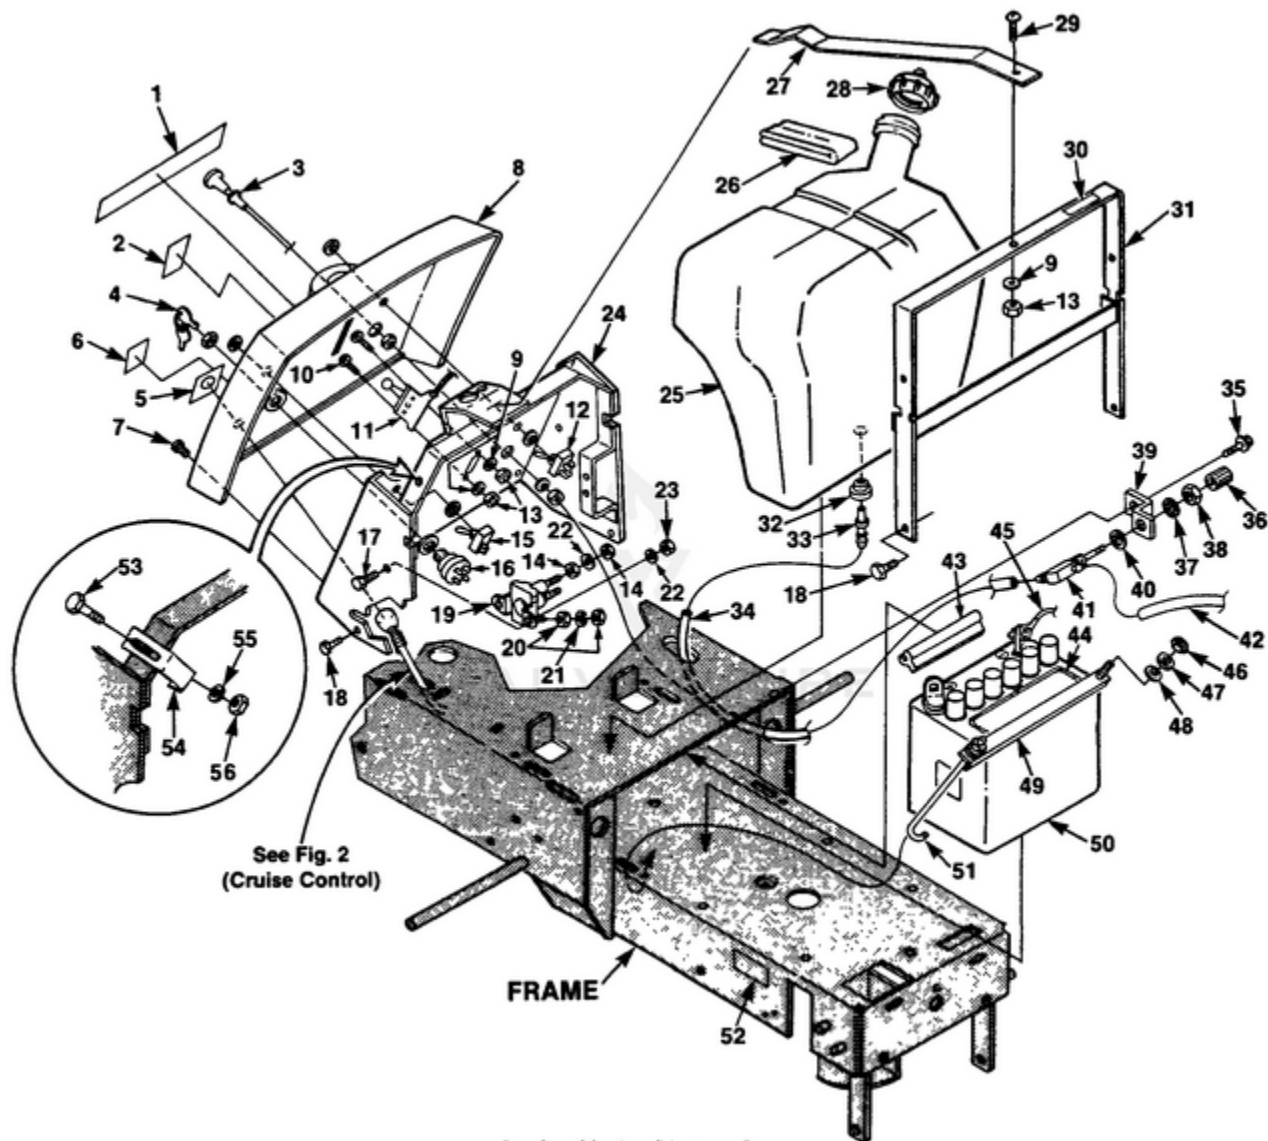

YT18 Tractor UT-33018 - Control Panel, Battery And Gas Tank

Rendered by LeadVenture, Inc.

Ref #	Part #	Description	Qty	Context	Note
1	JA992954	DECAL- Start-Stop	1		
2	JA992223	DECAL- Throttle	1		
3	JA992191	CONTROL- Choke	1		
4	JA343060	KEY- Ignition	1		
5	JA993155	DECAL- Cruise Control	1		
6	JA992953	DECAL- Warning	1		
7	JA409036	SCREW- (#10 x 3/4")	4		
8	JA993102	PANEL- Dash	1		
9	JA452002	WASHER- Flat (1/4")	3		
10	JA403908	SCREW- (#10-24 x 3/8")	11		
11	JA992177	CONTROL- Throttle	1		
12	JA990135	SWITCH- P.T.O.	1		
13	JA444782	NUT- Hex Lock (10-24)	3		
14	JA443802	NUT- Hex (1/4-20)	4		
15	JA158992	SWITCH	1		
16	JA992128	SWITCH- Key	1		
17	JA400104	SCREW- (1/4-20 x 1/2")	2		
18	JA375978	BOLT- Steering Support	4		
19	JA995590	SOLENOID	1		
20	JA444306	NUT- Mach (8-32)	4		
21	JA446112	WASHER- Lock (#8)	2		
22	JA446130	WASHER- Lock (1/4-20)	4		
23	JA443102	NUT- Hex (1/4-20)	2		
24	JA992178	CONTROL TOWER	1		
25	JA992011	TANK- Gas	1		
26	JA992235	PAD- Rubber	1		
27	JA992287	STRAP- Upper	1		
28	JA992212	CAP- Fuel	1		
29	JA403910	SCREW- (10-24 x 1/2")	1		
30	00305	DECAL- Gasohol	1		
31	JA992444	BRACKET- Gas Tank	2		
32	JA361117	BUSHING- Gas Tank	2		
33	JA992162	FITTING- Tank	1		
34	JA993276	TUBE- Fuel (7-50")	1		
35	JA408404	SCREW- (1/4-14 x 3/4")	3		
36	JA375994	KNOB- Shut Off	1		
37	JA447218	WASHER- Lock	1		
38	JA443816	NUT- R.H. (7/16-20)	1		
39	JA993993	BRACKET- Fuel Valve	1		
40	JA453013	WASHER	2		
41	JA375995	VALVE	1		