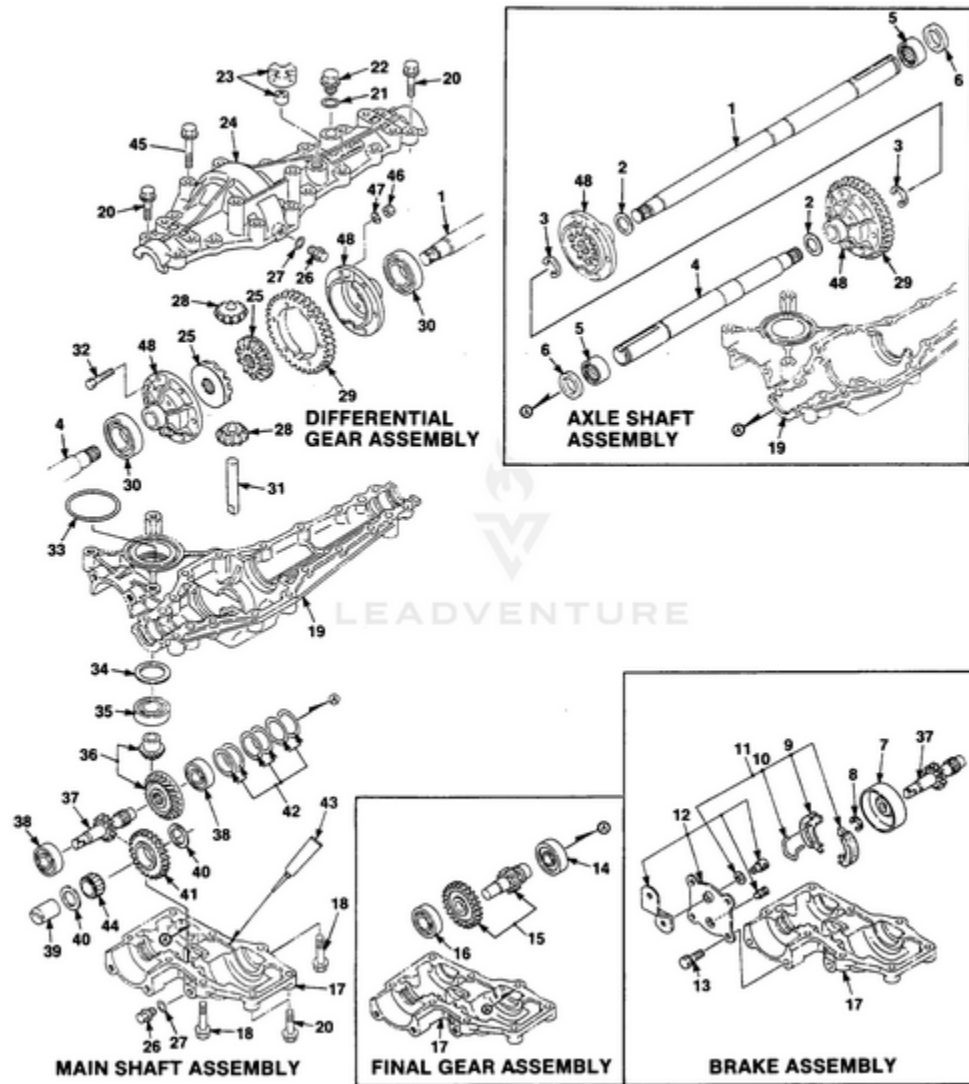

YT18 Tractor UT-33018 - Transaxle Assemblies

Rendered by LeadVenture, Inc.

Ref #	Part #	Description	Qty	Context Note
1	JA994545	AXLE & SHAFT (R)	1	
2	JA994543	WASHER- (20 x 29.5 x 2)	2	
3	JA994547	RING- (15)	2	
4	JA994544	AXLE- Shaft	1	
5	JA994546	NEEDLE	2	
6	JA994548	SEAL	2	
7	JA994549	DRUM- Brake	1	
8	JA994557	RING- (10)	1	
9	JA994554	SHOE- Brake	2	
10	JA994555	SPRING	1	
11	JA994553	BRAKE- Assy (CB-1)	1	
12	JA994556	BRAKE COVER ASSY.	1	
13	JA994558	BOLT- (w/washer) (8 x 20)	4	
14	JA994541	BEARING (6203)	1	
15	JA994538	FINAL PINION ASSY.	1	
16	JA994542	BEARING- (6302)	1	
17	JA994505	CASE- Lower	1	
18	JA994516	SCREW- Tapping (8 x 35)	6	
19	JA994502	MISSION CASE	1	
20	JA994515	SCREW- Tapping (8 x 30)	14	
21	JA994509	PACKING- (P16)	1	
22	JA994507	PLUG- (14)	1	
23	JA994504	VENT VALVE ASSY.	1	
24	JA994503	UPPER CASE	1	
25	JA994529	GEAR- Differential	2	
26	JA994506	PLUG	2	
27	JA994508	PACKING	2	
28	JA994532	PINION- Differential	2	
29	JA994539	GEAR- Final (43)	1	
30	JA994535	BEARING- (6006)	2	
31	JA994531	SHAFT- Diff. Pinion	1	
32	JA994536	BOLT- (6 x 30)	6	
33	JA994514	PACKING- (G60)	1	
34	JA994518	WASHER- (.30 x 42 x 2)	1	
35	JA994527	BEARING- (6004)	1	
36	JA994519	MOTOR GEAR ASSY	1	
37	JA994521	MAIN SHAFT	1	
38	JA994528	BEARING- (6202)	2	
39	JA994523	SHAFT- Idle	1	
40	JA994525	WASHER- Thrust	2	
41	JA994524	GEAR- (24)	1