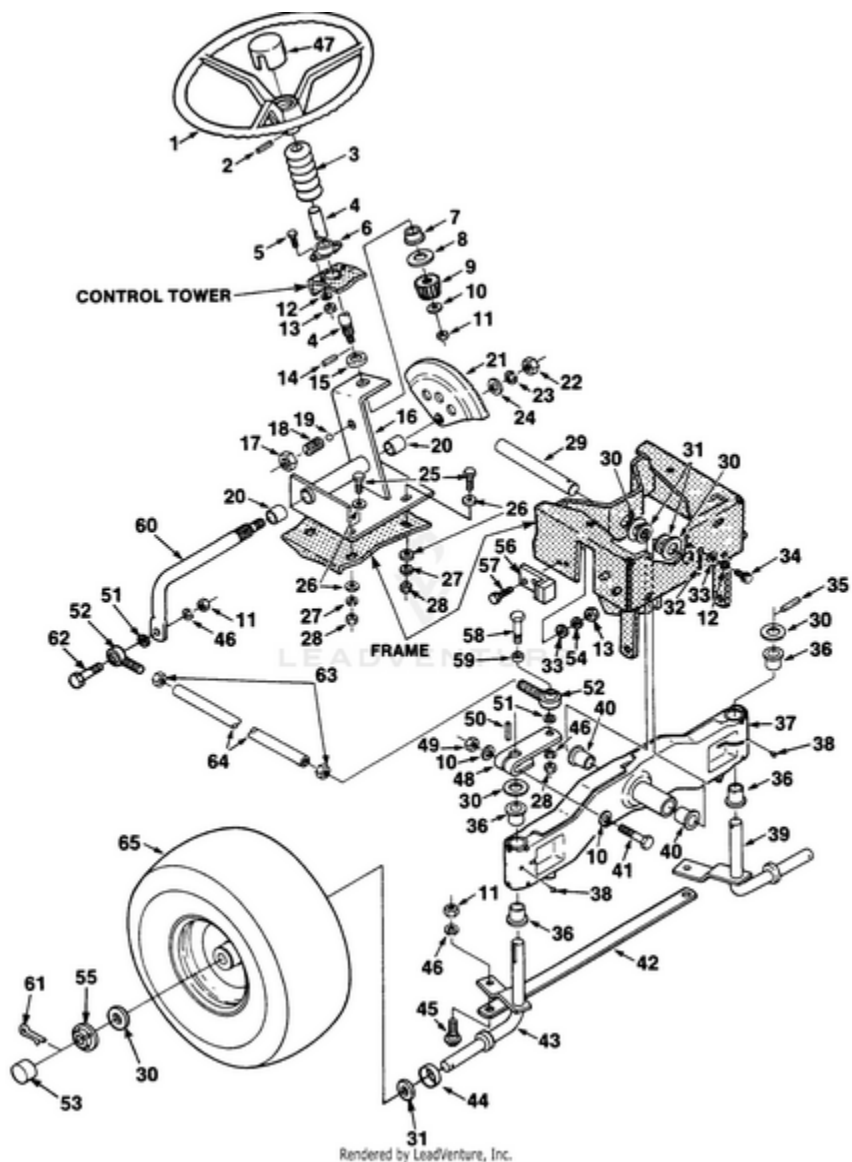

YT18 Tractor UT-33018 - Steering Linkage

Ref #	Part #	Description	Qty	Context Note
1	JA990346	WHEEL- Steering	1	
2	JA461387	PIN- Roll	1	
3	JA993162	BELLOW- Steering	1	
4	JA339632	SHAFT- Steering Wheel	1	
5	JA400104	SCREW- (1/4-20 x 1/2")	2	
6	JA376074	BEARING- Steering Shaft	1	
7	JA346133	BUSHING	1	
8	JA375970	WASHER- Front Hub	1	
9	JA339629	PINION- Steering	1	
10	JA992581	WASHER	2	
11	JA 443110	NUT- Hex (3/8-16)	1	
12	JA446130	WASHER- Lock (1/4-20)	2	
13	JA443102	NUT- Hex (1/4-20)	4	
14	JA461383	PIN- Roll	1	
15	JA376108	SPACER- Steering	1	
16	JA142203	SUPPORT- Steering	1	
17	JA443826	NUT- (5/8-11)	1	
18	JA376121	SPACER- Steering Gr.	1	
19	JA465006	BALL- .312 Dia.	1	
20	JA311555	BUSHING	2	
21	JA392599	GEAR- Steering	1	
22	JA 443118	NUT- (1/2-13)	1	
23	JA446154	WASHER- Lock hvy. (1/2")	1	
24	JA453017	NLA(NO LONGER AVAILABLE)	1	
25	JA400186	SCREW- Hex (5/16-18 x 7/8")	4	
26	JA453009	WASHER- Flat (5/16")	8	
27	JA446136	WASHER- Lock (5/16")	8	
28	JA443106	NUT- Hex (5/16-18)	4	
29	JA376067	ROD	1	
30	JA453022	WASHER- Flat (3/4")	5	
31	JA313820	SPACER- Axle	8	
32	JA460064	PIN- Cotter (1/4 x 1 1/2")	1	
33	JA453023	WASHER- Plain (1/4")	1	
34	JA408878	SCREW- (1/4-20 x 3/4")	1	
35	JA461408	PIN	1	
36	JA376065	BUSHING- Spindle	4	
37	JA142188	AXLE- Front	1	
38	JA471225	FITTING- Grease	2	
39	JA992616	SPINDLE- L.H.	1	
40	JA310084	BEARING	2	
41	JA400272	SCREW- (3/8-16 x 2 1/4")	1