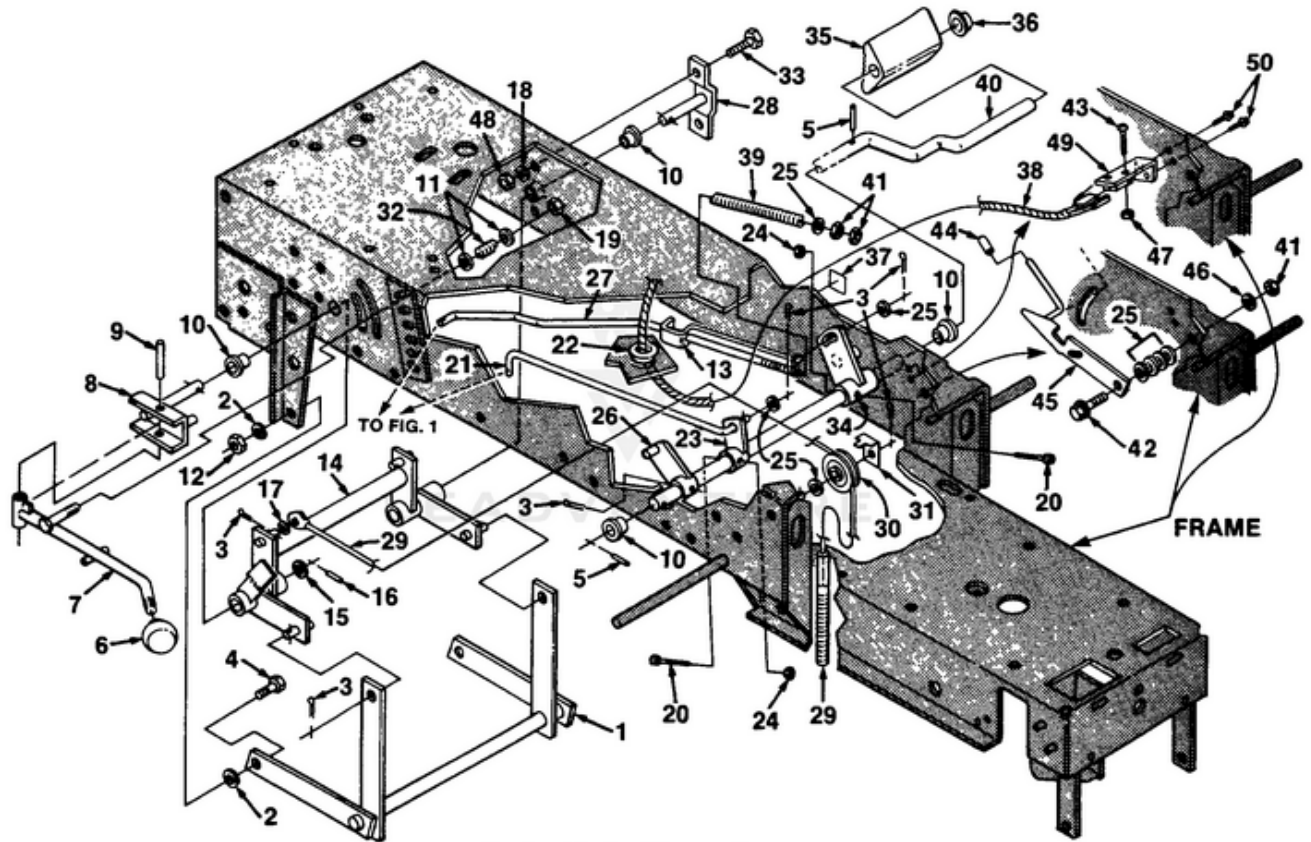

YT18 Tractor UT-33018 - Lift, Brake And Clutch Linkage

Rendered by LeadVenture, Inc.

Ref #	Part #	Description	Qty	Context Note
1	JA993298	LIFT BAR ASSY.	1	
2	JA446142	WASHER- Lock Hvy. (3/8")	8	
3	JA460014	PIN- Cotter (3/32 x 3/4")	9	
4	JA376094	BOLT- Shoulder	2	
5	JA461363	PIN- Roll (1/8 x 1")	2	
6	JA343497	KNOB Shift Lever	1	
7	JA142186	HANDLE ASSY.	1	
8	JA993291	HANDLE LIFT	1	
9	JA461347	PIN- Groove	1	
10	JA351587	BUSHING	4	
11	JA452006	NLA(NO LONGER AVAILABLE)	3	
12	JA 443110	NUT- Hex (3/8 x 16)	8	
13	JA181969	BRACKET- Brake Spring	1	
14	JA993296	REAR LIFT & BUSHING	1	
15	JA453020	WASHER	2	
16	JA461383	PIN- Roll	6	
17	JA453011	WASHER- Flat (3/8")	2	
18	JA446128	WASHER- Lock (1/4")	2	
19	JA444718	NLA(NO LONGER AVAILABLE)	8	
20	JA434027	SCREW- Socket	3	
21	JA376098	ROD- Idler Act	1	
22	JA376066	BUSHING- Snap	1	
23	JA993242	LEVER- Clutch	1	
24	JA444782	NUT- C'Lock (#10-24)	7	
25	JA453009	WASHER- Flat (5/16")	9	
26	JA994331	ARM- Deactivating	1	
27	JA993138	ROD- Brake	1	
28	JA993292	FLANGE & ROD ASSY.	1	
29	JA993289	CABLE- Lift	2	
30	JA376073	PULLEY- Lift Cable	2	
31	JA376015	RETAINER- Cable	2	
32	JA376092	SPRING- Compression	1	
33	JA400106	SCREW	2	
34	JA993243	BRAKE LEVER	1	
35	JA344895	PEDAL- Clutch	1	
36	JA375810	NUT- Push	1	
37	JA993338	DECAL- Park Brake	1	
38	JA991560	SWITCH- Safety	1	
39	JA376102	SPRING- Comp Brake	1	
40	JA993241	ARM- Brake/Clutch	1	
41	JA443106	NUT- (5/16-18)	4	
42	JA375431	BOLT- Shoulder (5/16-18)	2	
43	JA402776	SCREW- Slotted Truss Hd (#4-40 x 1)	2	
44	JA353077	TIP	1