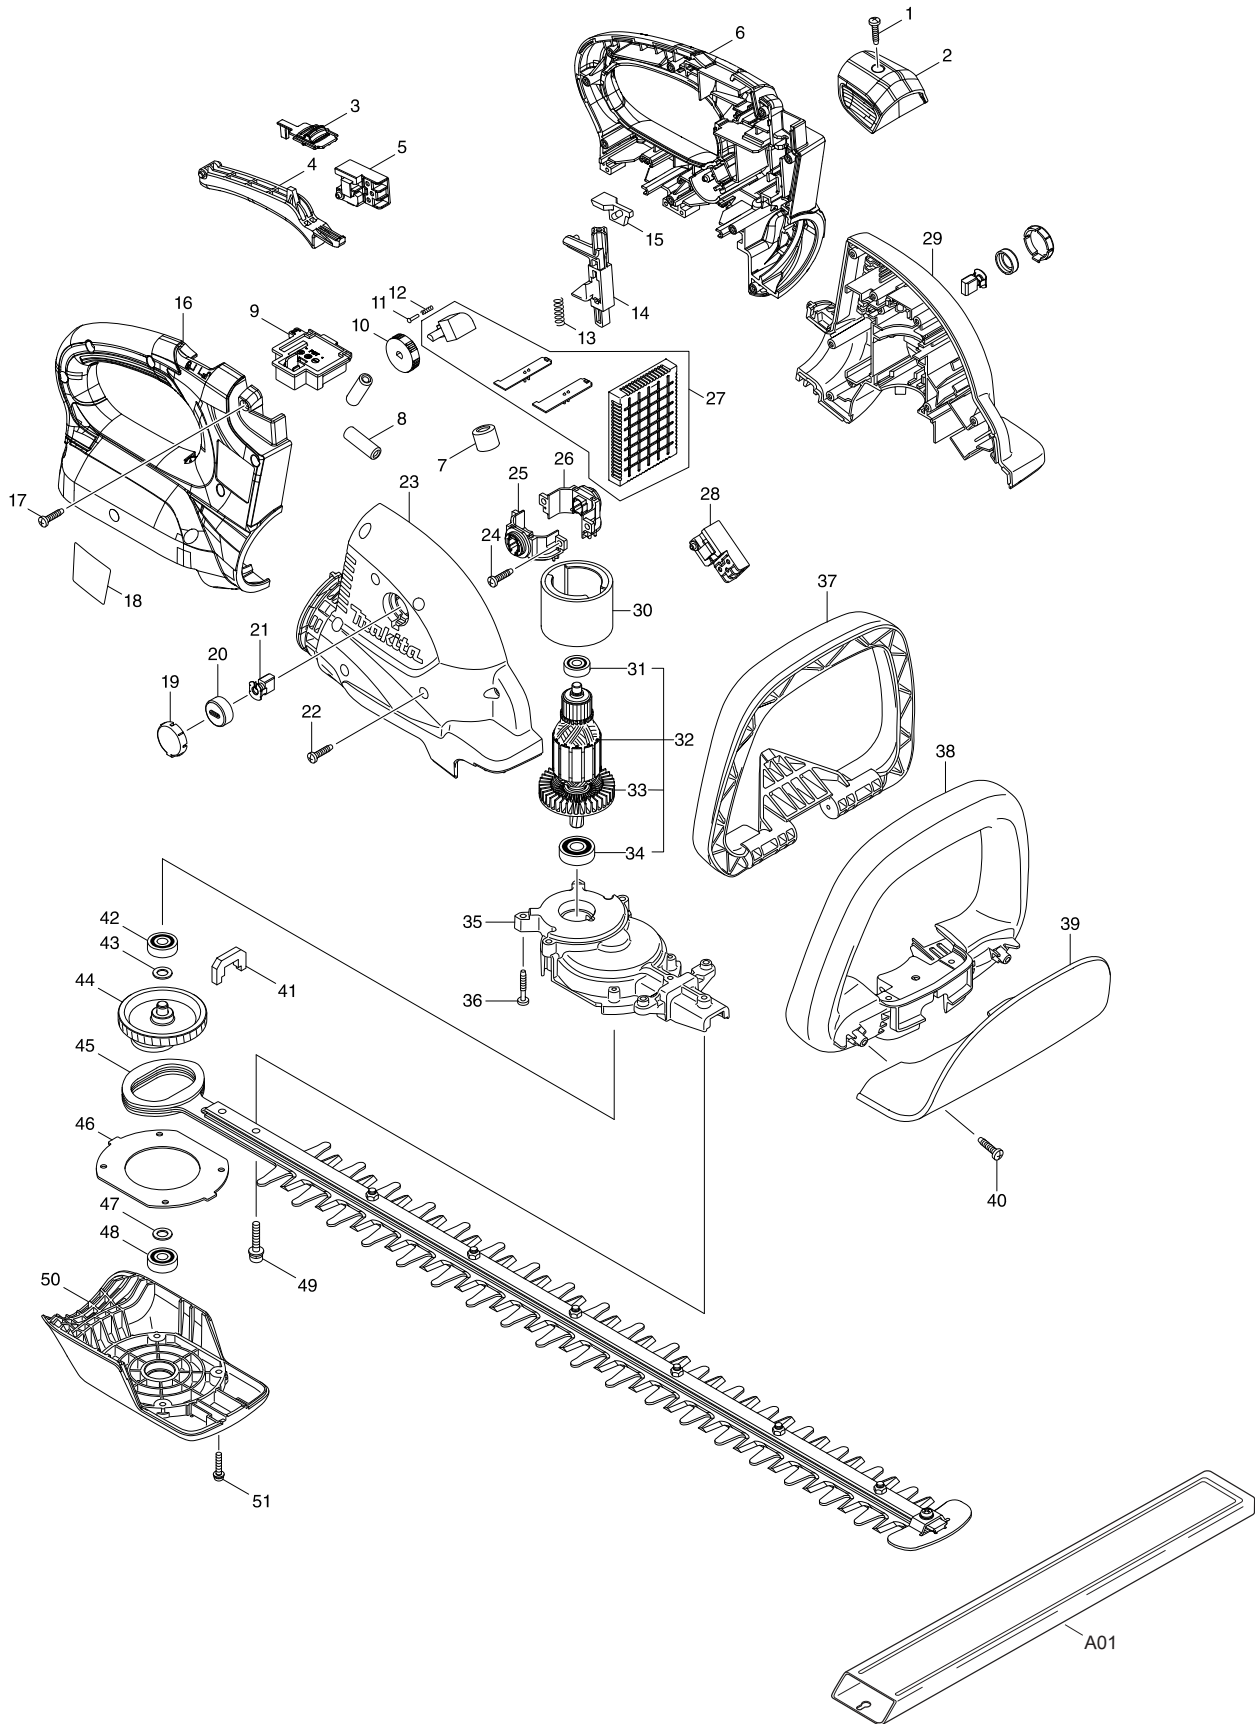

XHU04

Products with multiple versions are listed in subsiding order with the newest version on top not indented.

Section	Fig. No.	Part No.	Description	XHU04	Tech Bulletin	Notes
1	1	265995-6	TAPPING SCREW 4X18	1		
1	2	452164-0	KNOB	1		
1	3	455093-6	LOCK OFF LEVER	1		
1	4	455091-0	SWITCH LEVER A	1		
1	5	650730-9	SWITCH TG72BD-6	1		
1	6	187879-7	HANDLE SET	1		Includes 263005-3 and pos. 16
1		263005-3	RUBBER PIN 6	4		Not pictured
1	9	644808-8	TERMINAL	2		
1	10	271427-3	DIAL 28	1		
1	11	255058-6	RIVET 2	1		
1	12	233002-3	COMPRESSION SPRING 3	1		
1	13	233117-6	COMPRESSION SPRING 6	1		
1	14	452162-4	LOCK LEVER	1		
1	15	455092-8	SLIDER	1		
1	16	187879-7	HANDLE SET	1		Includes 263005-3 and pos. 6
1		263005-3	RUBBER PIN 6	4		Not pictured
1	17	265995-6	TAPPING SCREW 4X18	10		
1	18	815R02-9	XHU04 NAME PLATE	1		
1	19	452145-4	HOLDER CAP COVER	2		
1	20	643941-3	BRUSH HOLDER CAP	2		
1	21	CB442	CARBON BRUSH SET	1		
1	22	265995-6	TAPPING SCREW 4X18	8		
1	23	187878-9	HOUSING SET	1		Includes 263025-7 and pos. 29
1		263025-7	RUBBER PIN 4	4		Not pictured
1	24	265995-6	TAPPING SCREW 4X18	2		
1	25	644511-1	BRUSH HOLDER	1		
1	26	644512-9	BRUSH HOLDER	1		
1	27	620274-3	CONTROLLER	1		
1	28	650730-9	SWITCH TG72BD-6	1		
1	29	187878-9	HOUSING SET	1		Includes 263025-7 and pos. 23
1		263025-7	RUBBER PIN 4	4		Not pictured
1	30	638020-0	YOKE UNIT	1		
1	31	211022-7	BALL BEARING 607ZZ	1		
1	32	519261-6	ARMATURE ASSEMBLY 36V	1		Includes 31, 33, 34