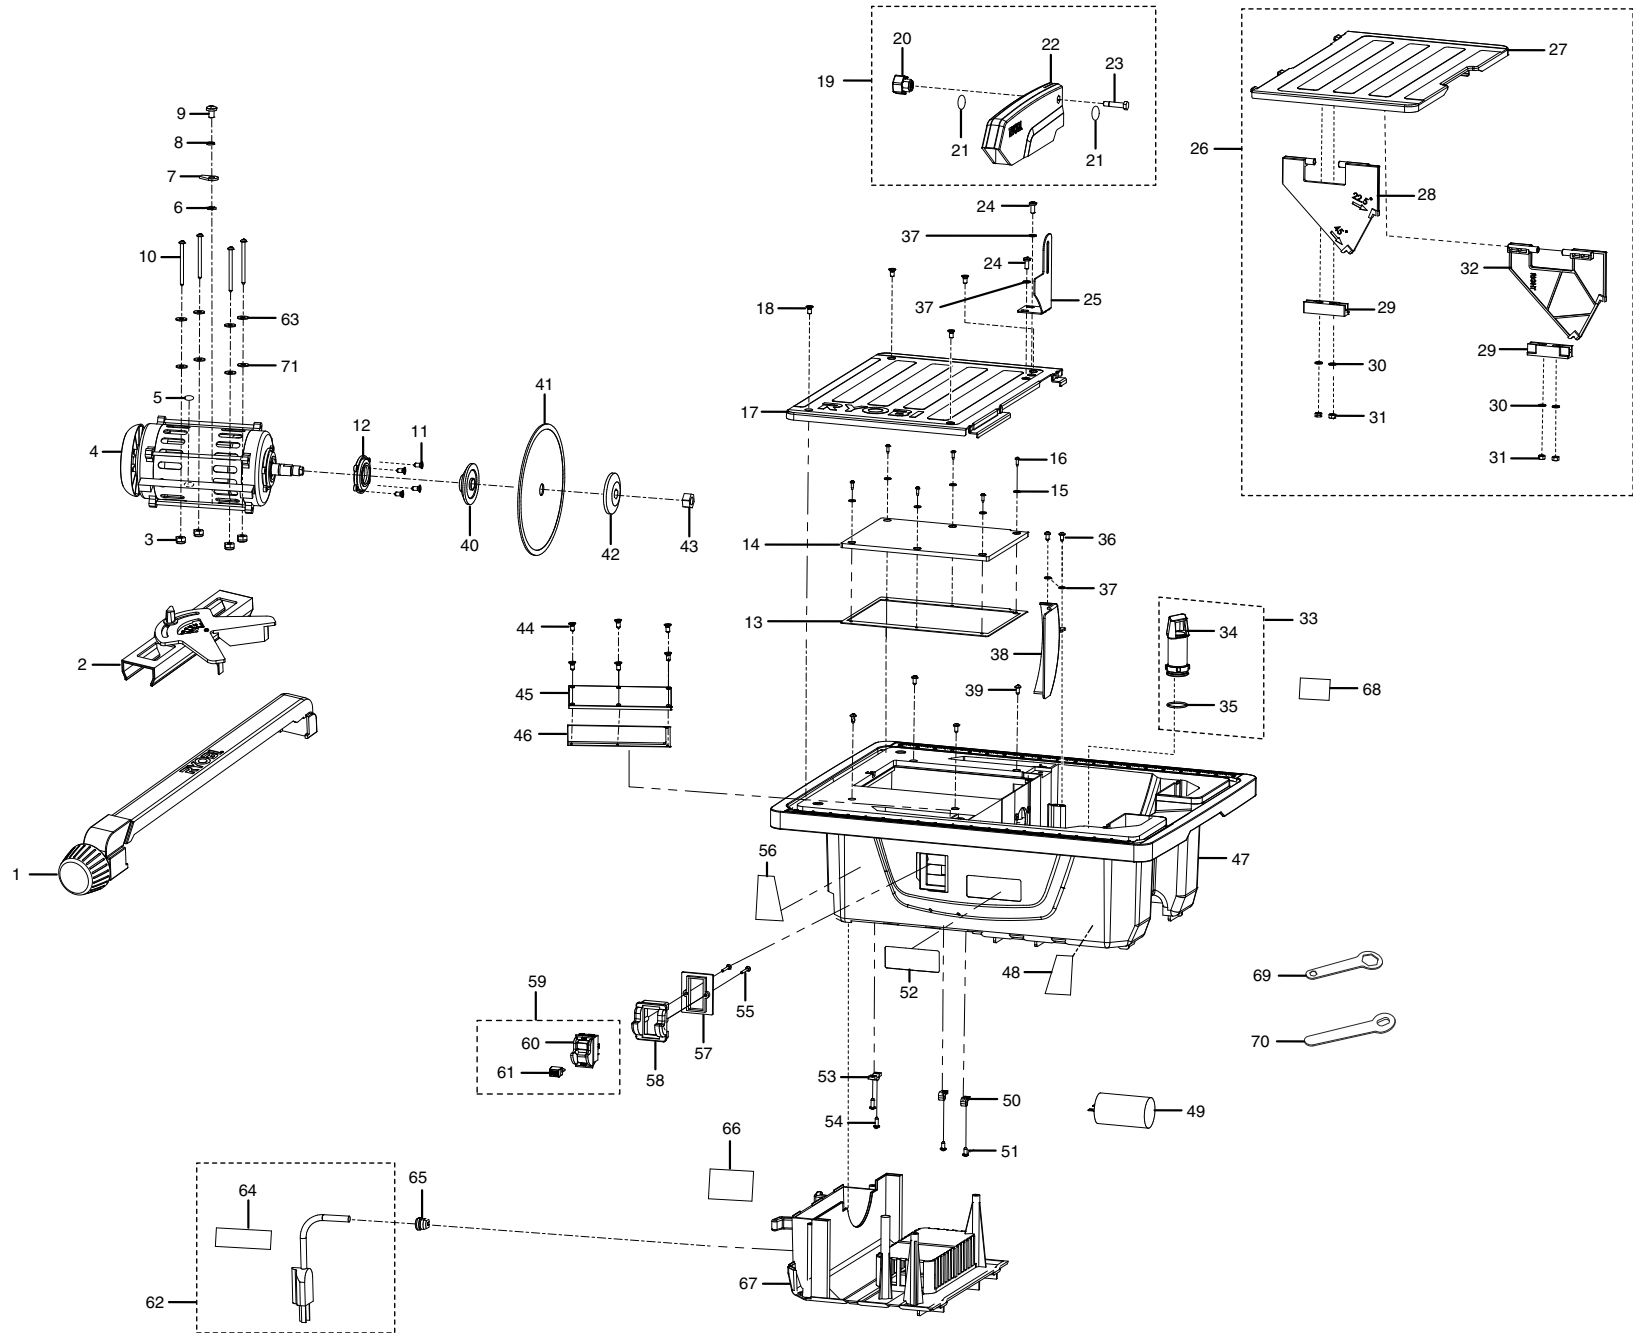

# RYOBI TILE SAW - MODEL NUMBER WS720S

## FIGURE A

FIGURE B

**RYOBI TILE SAW – MODEL NUMBER WS720S**

The model number will be found on a plate attached to the housing. Always mention the model number in all correspondence regarding your **TILE SAW** or when ordering repair parts.

**PARTS LIST FOR FIGURE B**

<b>KEY NO.</b>	<b>PART NUMBER</b>	<b>DESCRIPTION</b>	<b>QTY.</b>
1	080009007083	Cap.....	4
2	080009007084	Upper Leg (B).....	1
3	080009007085	Upper Leg (A).....	1
4	080009007086	Bolt.....	2
5	080009007087	Bracket (Right).....	1
6	080009007088	Lower Tube (Right).....	2
7	080009007089	Lock Nut (M8).....	2
8	080009007090	Lower Tube (Left).....	2
9	080009007091	Bracket (Left).....	1
10	080009007092	Leg Cap.....	4
11	080009007707	Leg Assembly (Incl. Key Nos. 1-10).....	1