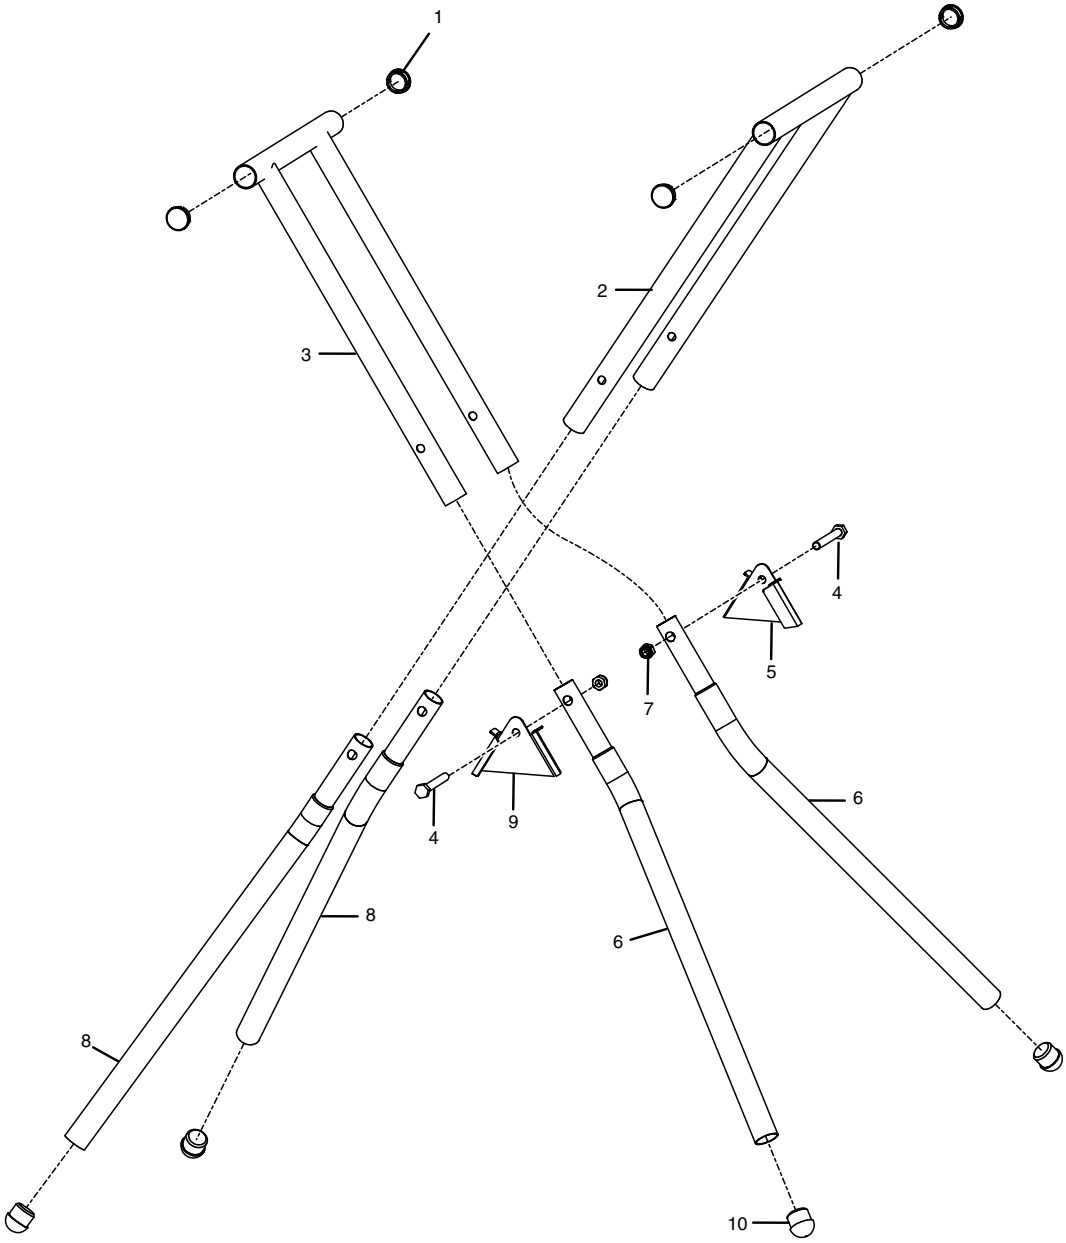

# RYOBI TILE SAW - MODEL NUMBER WS720S

## FIGURE A

FIGURE B

**RYOBI TILE SAW – MODEL NUMBER WS720S**

The model number will be found on a plate attached to the housing. Always mention the model number in all correspondence regarding your **TILE SAW** or when ordering repair parts.

**PARTS LIST FOR FIGURE B**

<b>KEY NO.</b>	<b>PART NUMBER</b>	<b>DESCRIPTION</b>	<b>QTY.</b>
1	080009007083	Cap.....	4
2	080009007084	Upper Leg (B).....	1
3	080009007085	Upper Leg (A).....	1
4	080009007086	Bolt.....	2
5	080009007087	Bracket (Right).....	1
6	080009007088	Lower Tube (Right).....	2
7	080009007089	Lock Nut (M8).....	2
8	080009007090	Lower Tube (Left).....	2
9	080009007091	Bracket (Left).....	1
10	080009007092	Leg Cap.....	4
11	080009007707	Leg Assembly (Incl. Key Nos. 1-10).....	1