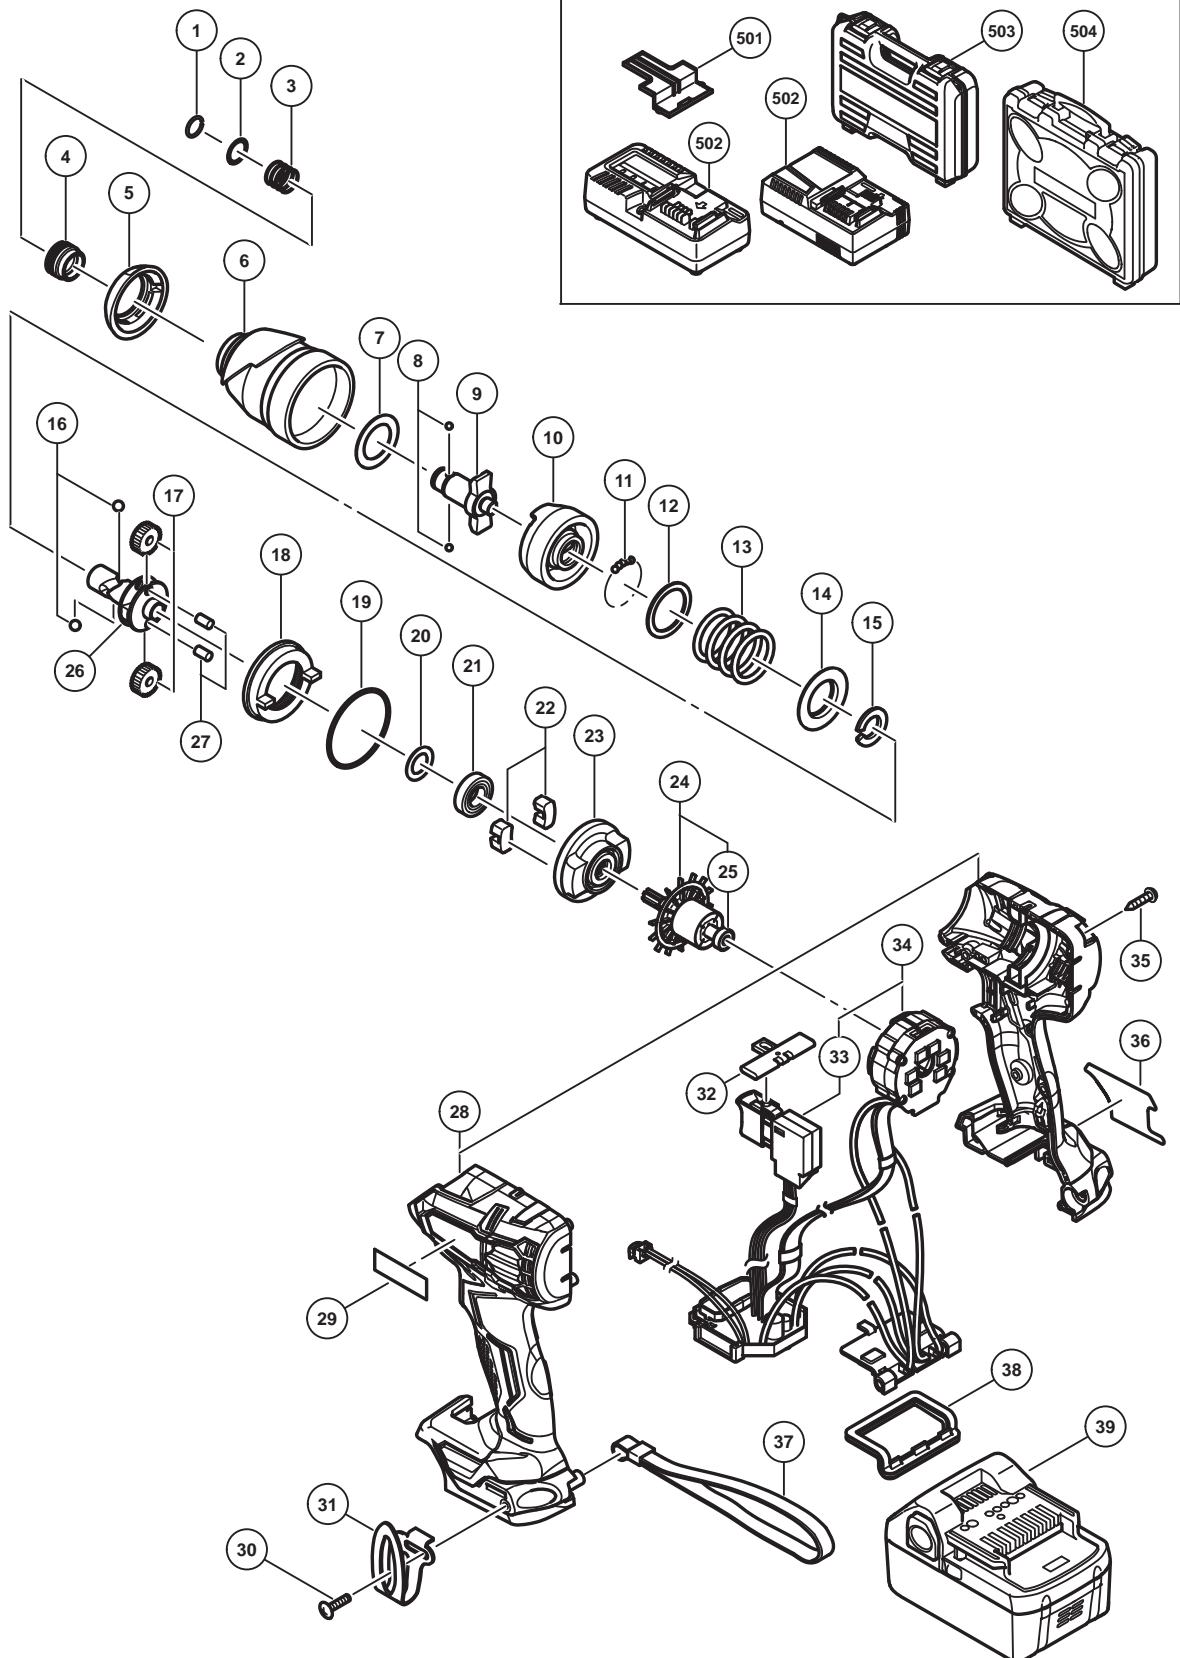

ELECTRIC TOOL PARTS LIST

■ CORDLESS IMPACT DRIVER
Model WH 18DBFL2

2017-7-12
(E1)

PARTS

WH 18DBFL2

ITEM NO.	CODE NO.	DESCRIPTION	NO. USED	REMARKS
1	330619	RETAINING RING	1	
2	330856	WASHER (D)	1	
3	331284	GUIDE SPRING (D)	1	
4	339350	GUIDE SLEEVE	1	
5	372204	FRONT CAP	1	
6	372205	HAMMER CASE	1	
7	370579	WASHER (F)	1	
8	319535	STEEL BALL D3.5 (10 PCS.)	2	
9	372207	ANVIL (S)	1	
10	335329	HAMMER	1	
11	959148	STEEL BALL D3.175 (10 PCS.)	28	
12	315978	WASHER (J)	1	
13	336640	HAMMER SPRING (K)	1	
14	316172	WASHER (S)	1	
15	328647	STOPPER (C)	1	
16	959154	STEEL BALL D5.556 (10 PCS.)	2	
17	326295	IDLE GEAR SET (2 PCS.)	2	
18	333747	RING GEAR(E)	1	
19	983852	O-RING (S-42)	1	
20	370583	WASHER (E)	1	
21	6901VV	BALL BEARING 6901VV	1	
22	324230	DAMPER (A)	2	
23	335317	INNER COVER (E)	1	
24	361046	ROTOR PINION ASS'Y	1	INCLUD.25
25	335723	BALL BEARING 604DD	1	
26	372208	SPINDLE	1	
27	319914	NEEDLE ROLLER	2	
28	372202	HOUSING (A).(B) SET	1	
29		BRAND LABEL	1	
30	327001	TRUSS HD. SCREW M4 (BLACK)	1	
31	336372	HOOK	1	
32	324225	PUSHING BUTTON (B)	1	
33	339217	DC-SPEED CONTROL SWITCH	1	
34	372203	WIRING ASS'Y	1	INCLUD.33
35	313687	TAPPING SCREW (W/FLANGE) D3 X 16 (BLACK)	9	
36		NAME PLATE	1	
* 37	306952	STRAP (BLACK)	1	FOR GBR
38	370728	TERMINAL RUBBER (A)	1	
* 39	333353	BATTERY BSL 1815 (USA,CAN)	1	INCLUD.501
* 39	335790	BATTERY BSL 1850 (EUROPE,AUS,NZL)	2	INCLUD.501