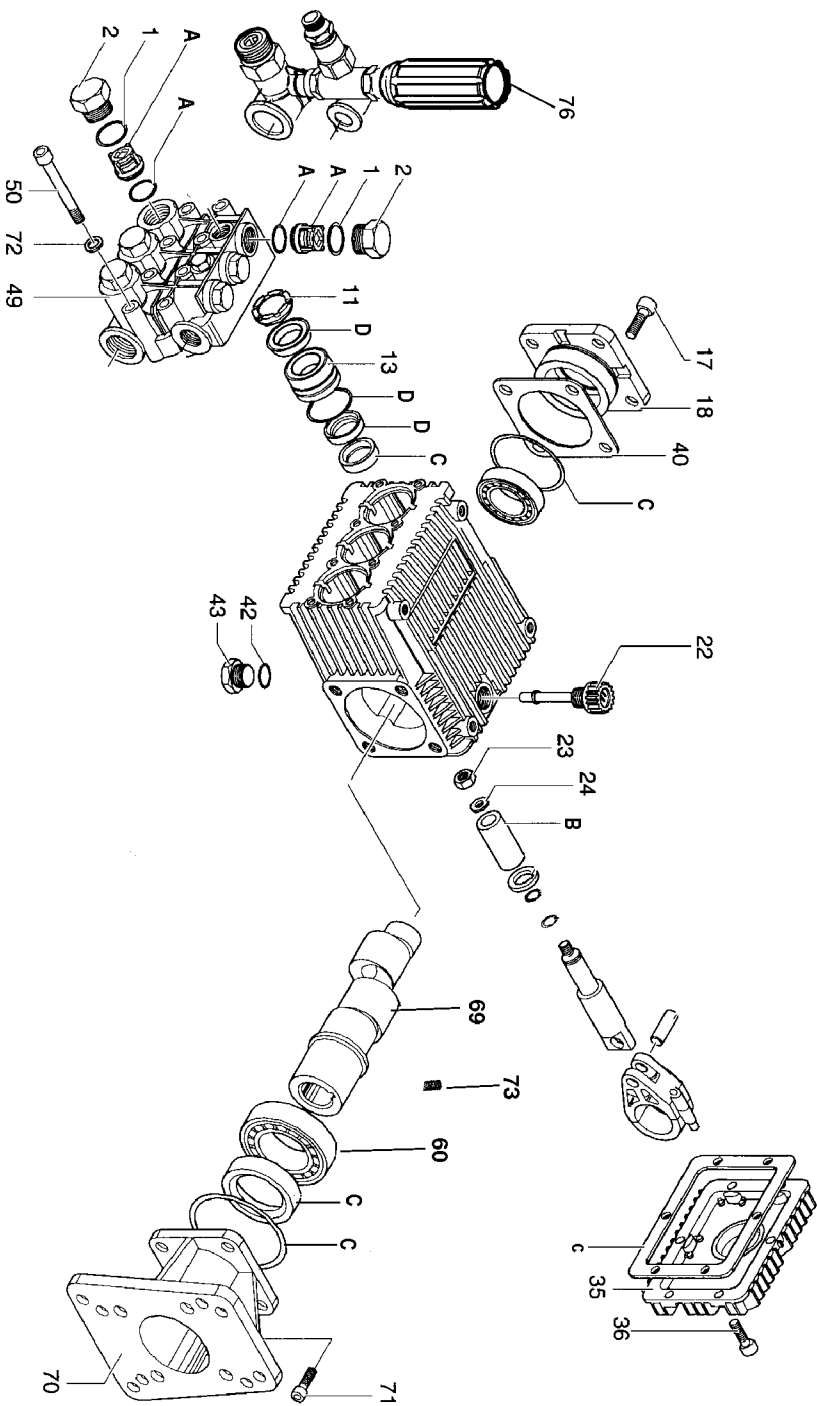

20242 - AR - UNLOADER REPAIR KIT

AR-2611 O-Ring Kit

AR-1828 Valve Kit

AR-1842 Plunger Kit

AR-1856 Oil Seal Kit

AR-1857 Water Seal Kit

Parts List for WGC3241 Type 0

Item Number	Part Number	Description	Qty Required
1	AR-960160	O-RING	1
2	AR-960090	PLUG	1
11	AR-960110	RING SUPPORT	1
13	AR-1380090	GUIDE PISTON	1
17	000000-00	No Longer Available	1
18	000000-00	No Longer Available	1
20	000000-00	No Longer Available	1
22	AR-880130	CAP OIL	1
23	AR-962010	NUT	1
24	000000-00	No Longer Available	1
26	000000-00	No Longer Available	1
27	AR-880840	O-RING	1
28	000000-00	No Longer Available	1
29	AR-1380060	PIN PISTON	1
30	000000-00	No Longer Available	1
30	000000-00	No Longer Available	1
31	000000-00	No Longer Available	1
32	000000-00	No Longer Available	1
33	000000-00	No Longer Available	1
35	000000-00	No Longer Available	1
35	AR-1789010	COVER COMPLETE	1
36	000000-00	No Longer Available	1
40	AR-1380530	SHIM 5MM 0	1
40	000000-00	No Longer Available	1
40	AR-1380120	SHIM 1MM 0	1
40	AR-1380130	SHIM 2MM 0	1
42	AR-740290	O-RING	1

Parts List for WGC3241 Type 0

Item Number	Part Number	Description	Qty Required
43	AR-880530	PLUG	1
49	000000-00	No Longer Available	1
50	AR-820150	SCREW	1
60	AR-1380320	BEARING	1
69	000000-00	No Longer Available	1
70	000000-00	No Longer Available	1
71	AR-180030	SCREW	1
72	AR-1381850	WASHER	1
73	AR-820440	SCREW GRUB	1
76	AR-20242	UNLOADER	1
77	AR-1828	KIT VALVE	1
78	AR-1842	KIT PLUNGER	1
79	AR-1856	KIT OIL SEAL	1
80	AR-1857	KIT WATER SEAL	1
101	AR-1560051	ADAPTER	1
102	AR-1080540	PISTON UPPER	1
103	AR-1540272	SCREW	1
104	AR-1560010	OUTLET BODY	1
105	AR-1560640	FITTING	1
106	AR-1540090	FITTING	1
107	AR-1080610	PLATE	1
109	AR-1560111	NIPPLE 3/8	1
110	AR-1540110	WASHER RING	1
111	AR-1540120	WASHER RING	1
112	AR-1560320	PISTON LOWER	1
501	000000-00	No Longer Available	1
502	17657	VALVE THERMAL RELIEF	1