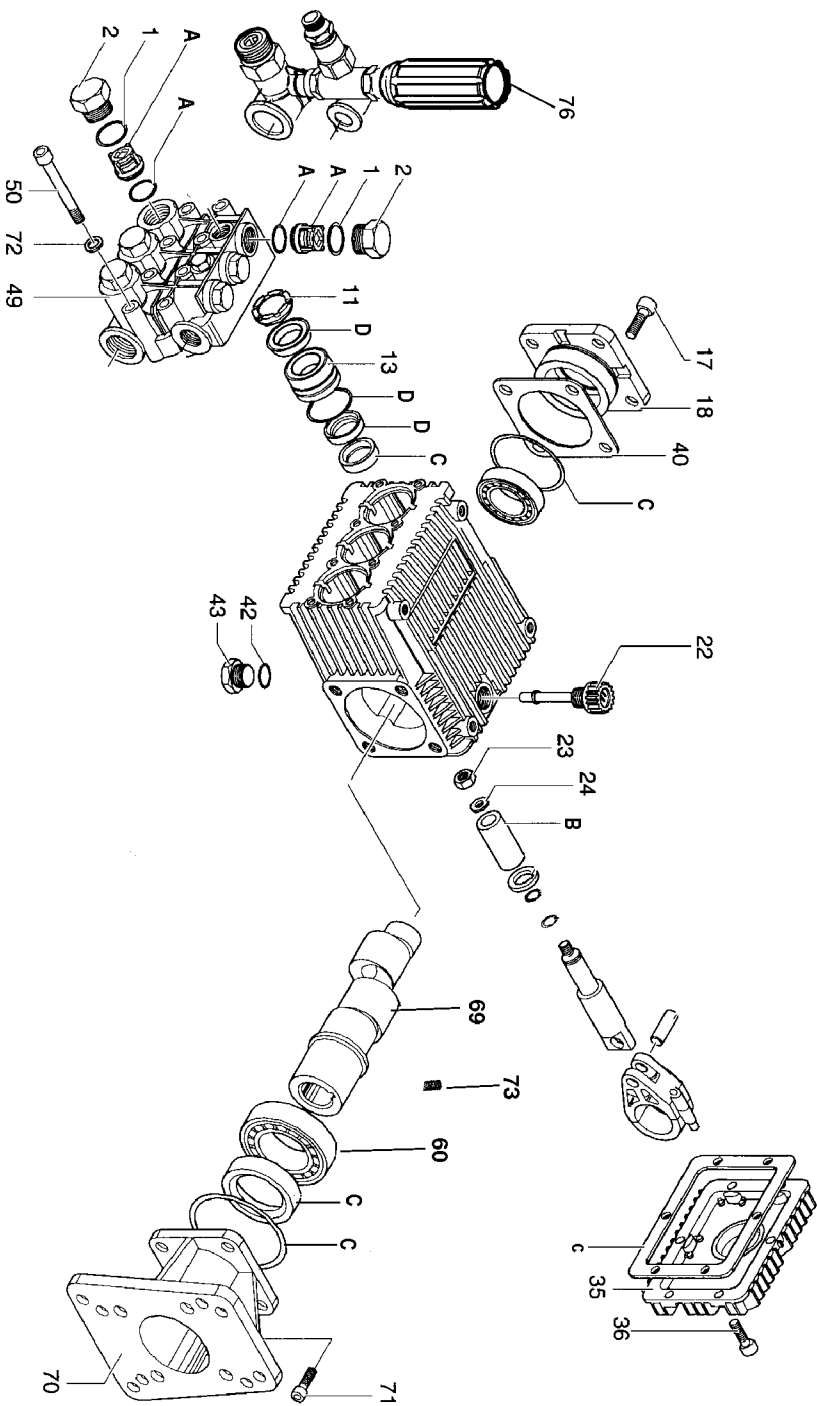

**20242 - AR - UNLOADER REPAIR KIT**

AR-2611 O-Ring Kit

**AR-1828 Valve Kit**

**AR-1842 Plunger Kit**

**AR-1856 Oil Seal Kit**

**AR-1857 Water Seal Kit**

## Parts List for WGC3240 Type 0

Item Number	Part Number	Description	Qty Required
1	AR-960160	O-RING	1
2	AR-960090	PLUG	1
11	AR-960110	RING SUPPORT	1
13	AR-1380090	GUIDE PISTON	1
17	000000-00	No Longer Available	1
18	000000-00	No Longer Available	1
20	000000-00	No Longer Available	1
22	AR-880130	CAP OIL	1
23	AR-962010	NUT	1
24	000000-00	No Longer Available	1
26	000000-00	No Longer Available	1
27	AR-880840	O-RING	1
28	000000-00	No Longer Available	1
29	AR-1380060	PIN PISTON	1
30	000000-00	No Longer Available	1
30	000000-00	No Longer Available	1
31	000000-00	No Longer Available	1
32	000000-00	No Longer Available	1
33	000000-00	No Longer Available	1
35	000000-00	No Longer Available	1
35	AR-1789010	COVER COMPLETE	1
36	000000-00	No Longer Available	1
40	AR-1380530	SHIM 5MM 0	1
40	000000-00	No Longer Available	1
40	AR-1380120	SHIM 1MM 0	1
40	AR-1380130	SHIM 2MM 0	1
42	AR-740290	O-RING	1

## Parts List for WGC3240 Type 0

Item Number	Part Number	Description	Qty Required
43	AR-880530	PLUG	1
49	000000-00	No Longer Available	1
50	AR-820150	SCREW	1
60	AR-1380320	BEARING	1
69	000000-00	No Longer Available	1
70	000000-00	No Longer Available	1
71	AR-180030	SCREW	1
72	AR-1381850	WASHER	1
73	AR-820440	SCREW GRUB	1
76	AR-20242	UNLOADER	1
77	AR-1828	KIT VALVE	1
78	AR-1842	KIT PLUNGER	1
79	AR-1856	KIT OIL SEAL	1
80	AR-1857	KIT WATER SEAL	1
101	AR-1560051	ADAPTER	1
102	AR-1080540	PISTON UPPER	1
103	AR-1540272	SCREW	1
104	AR-1560010	OUTLET BODY	1
105	AR-1560640	FITTING	1
106	AR-1540090	FITTING	1
107	AR-1080610	PLATE	1
109	AR-1560111	NIPPLE 3/8	1
110	AR-1540110	WASHER RING	1
111	AR-1540120	WASHER RING	1
112	AR-1560320	PISTON LOWER	1
501	000000-00	No Longer Available	1
502	17657	VALVE THERMAL RELIEF	1