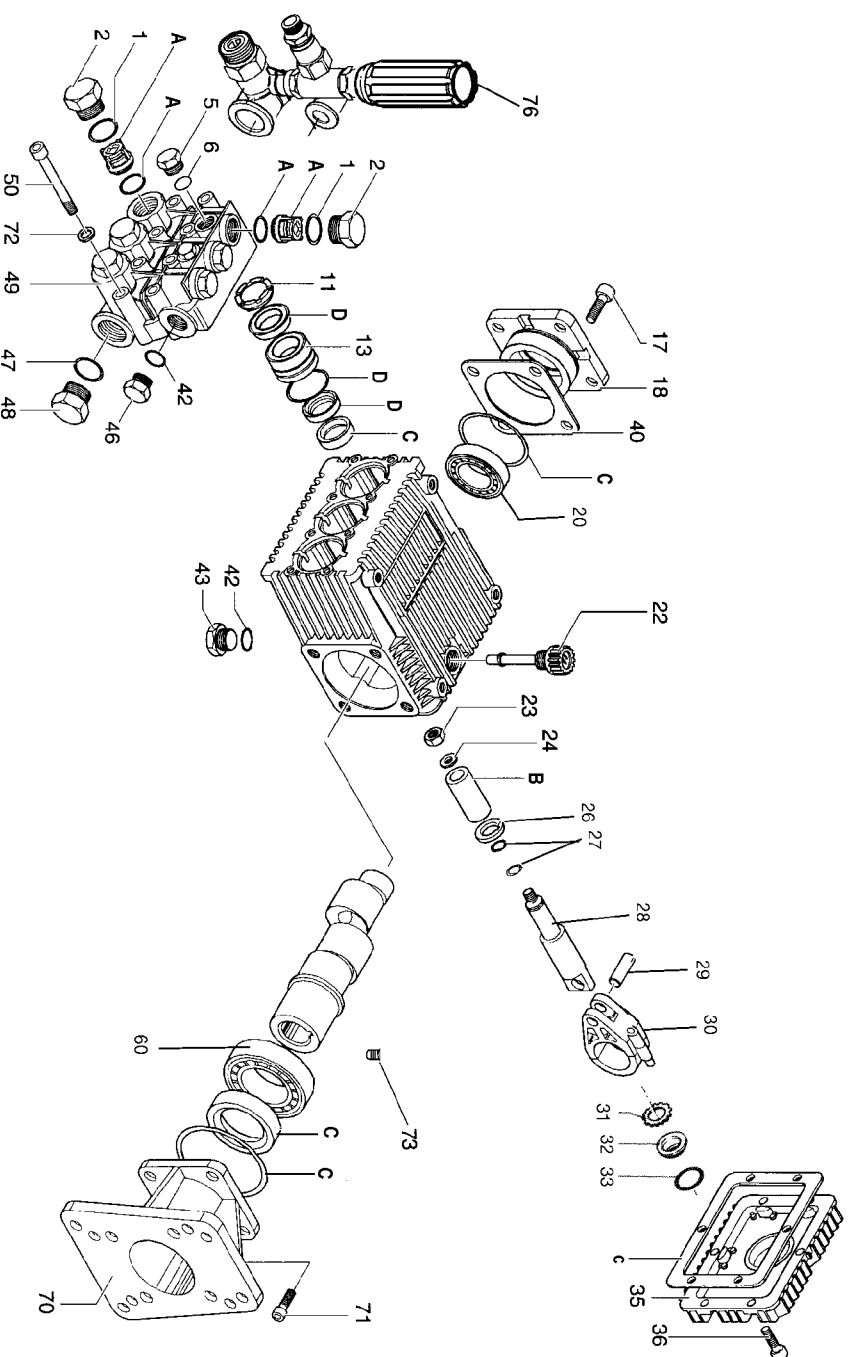

PK16856 - XRV35G30D - AR - PUMP