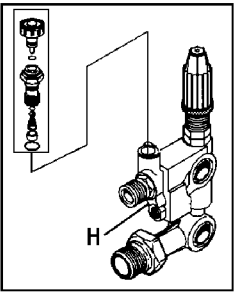

PKXMV3G25-A - AR PUMP