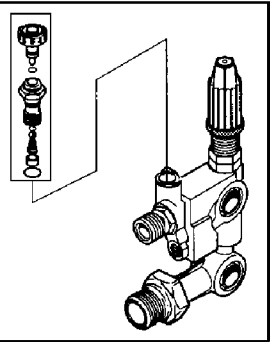

AR-2715 O-Ring Kit

PK16859 - XTV3G22D - AR REPAIR KITS

AR-1860 Oil Seal Kit

NOTE: Use seal kit P587 for the XTV210

AR-1864 Valve Kit

AR-1866 Water Seal Kits

AR-2628 Piston Kit

Parts List for WGC2425 Type 0

Item Number	Part Number	Description	Qty Required
1	AR-1322730	SCREW	1
7	AR-1260160	VALVE CAP	1
8	AR-960160	O-RING	1
13	AR-1260151	GUIDE PISTON	1
19	AR-1260790	CIRCLIP	1
23	AR-880130	CAP OIL	1
31	000000-00	No Longer Available	1
32	000000-00	No Longer Available	1
38	AR-740290	O-RING	1
39	AR-880530	PLUG	1
40	000000-00	No Longer Available	1
68	AR-1321190	BEARING	1
75	000000-00	No Longer Available	1
77	000000-00	No Longer Available	1
78	AR-1200430	SCREW	1
84	AR-1321080	RING SNAP	1
85	AR-1381550	WASHER	1
89	AR-650530	WASHER	1
90	000000-00	No Longer Available	1
91	000000-00	No Longer Available	1
92	000000-00	No Longer Available	1
93	AR-2683	KIT ADAPTER PLATE	1
94	AR-1266740	CAP	1
95	AR-1864	KIT VALVE	1
96	AR-2628	KIT PLUNGER	1
97	AR-1860	KIT OIL SEAL	1
98	AR-1866	KIT WATER SEAL	1