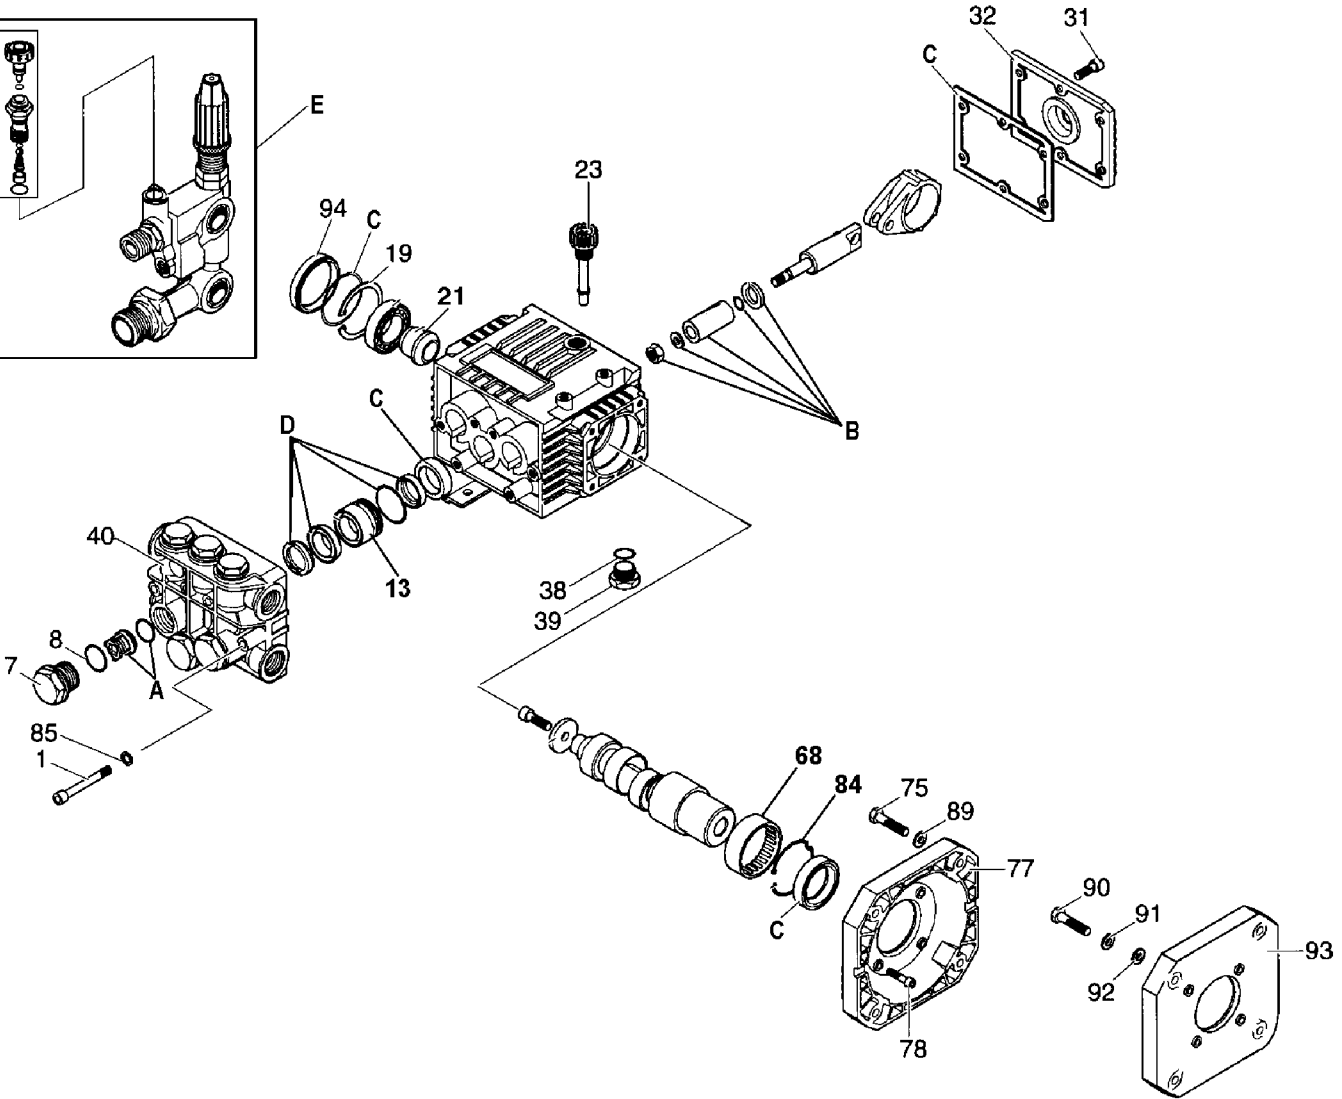

AR-2715 O-Ring Kit

PK16859 - XTV3G22D - AR REPAIR KITS

AR-1860 Oil Seal Kit

NOTE: Use seal kit P587 for the XTV210

AR-1864 Valve Kit

AR-1866 Water Seal Kits

AR-2628 Piston Kit

Parts List for WGC2425 Type 0

Item Number	Part Number	Description	Qty Required
1	AR-1322730	SCREW	1
7	AR-1260160	VALVE CAP	1
8	AR-960160	O-RING	1
13	AR-1260151	GUIDE PISTON	1
19	AR-1260790	CIRCLIP	1
23	AR-880130	CAP OIL	1
31	000000-00	No Longer Available	1
32	000000-00	No Longer Available	1
38	AR-740290	O-RING	1
39	AR-880530	PLUG	1
40	000000-00	No Longer Available	1
68	AR-1321190	BEARING	1
75	000000-00	No Longer Available	1
77	000000-00	No Longer Available	1
78	AR-1200430	SCREW	1
84	AR-1321080	RING SNAP	1
85	AR-1381550	WASHER	1
89	AR-650530	WASHER	1
90	000000-00	No Longer Available	1
91	000000-00	No Longer Available	1
92	000000-00	No Longer Available	1
93	AR-2683	KIT ADAPTER PLATE	1
94	AR-1266740	CAP	1
95	AR-1864	KIT VALVE	1
96	AR-2628	KIT PLUNGER	1
97	AR-1860	KIT OIL SEAL	1
98	AR-1866	KIT WATER SEAL	1

Parts List for WGC2425 Type 0

Item Number	Part Number	Description	Qty Required
99	AR-20890	UNLOADER	1
101	AR-1080331	CAP UNLOADER	1
102	AR-1271070	SPRING	1
103	AR-1080350	RING LOCK	1
104	AR-1080360	SCREW SET UNLOADER	1
105	AR-1080341	GUIDE SPRING	1
106	AR-1260701	PLATE	1
107	AR-1080041	PISTON UPPER	1
108	AR-1080070	PIN	1
109	AR-1260730	BODY UNLOADER	1
110	AR-1271160	PISTON LOWER	1
111	AR-1080250	O-RING	1
112	AR-390080	OUTLET O-RING	1
113	AR-1260570	WASHER	1
114	AR-1540272	SCREW	1
115	AR-1260670	FITTING DETERGENT	1
116	AR-1269010	KNOW CHEM ADJ	1
117	AR-1080190	O-RING	1
118	AR-1269041	INJECTOR CHEMICAL	1
119	AR-1540170	JET	1
120	AR-1270131	INJECTOR DETERGENT	1
121	AR-1262800	PIN	1
122	AR-2260420	SCREW	1
123	AR-1260560	WASHER	1
124	AR-880830	O-RING	1
125	000000-00	No Longer Available	1
126	AR-1271490	FITTING	1