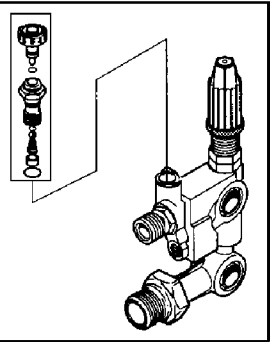

AR-2715 O-Ring Kit

PK16859 - XTV3G22D - AR REPAIR KITS

AR-1860 Oil Seal Kit

NOTE: Use seal kit P587 for the XTV210

AR-1864 Valve Kit

AR-1866 Water Seal Kits

AR-2628 Piston Kit

Parts List for WGC2230 Type 1

Item Number	Part Number	Description	Qty Required
1	AR-1322730	SCREW	1
7	AR-1260160	VALVE CAP	1
8	AR-960160	O-RING	1
13	AR-1260151	GUIDE PISTON	1
19	AR-1260790	CIRCLIP	1
23	AR-880130	CAP OIL	1
31	000000-00	No Longer Available	1
32	000000-00	No Longer Available	1
38	AR-740290	O-RING	1
39	AR-880530	PLUG	1
40	000000-00	No Longer Available	1
68	AR-1321190	BEARING	1
75	000000-00	No Longer Available	1
77	000000-00	No Longer Available	1
78	AR-1200430	SCREW	1
84	AR-1321080	RING SNAP	1
85	AR-1381550	WASHER	1
89	AR-650530	WASHER	1
90	000000-00	No Longer Available	1
91	000000-00	No Longer Available	1
92	000000-00	No Longer Available	1
93	AR-2683	KIT ADAPTER PLATE	1
94	AR-1266740	CAP	1
95	AR-1864	KIT VALVE	1
96	AR-2628	KIT PLUNGER	1
97	AR-1860	KIT OIL SEAL	1
98	AR-1866	KIT WATER SEAL	1

Parts List for WGC2230 Type 1

Item Number	Part Number	Description	Qty Required
99	AR-20890	UNLOADER	1
101	AR-1080331	CAP UNLOADER	1
102	AR-1271070	SPRING	1
103	AR-1080350	RING LOCK	1
104	AR-1080360	SCREW SET UNLOADER	1
105	AR-1080341	GUIDE SPRING	1
106	AR-1260701	PLATE	1
107	AR-1080041	PISTON UPPER	1
108	AR-1080070	PIN	1
109	AR-1260730	BODY UNLOADER	1
110	AR-1271160	PISTON LOWER	1
111	AR-1080250	O-RING	1
112	AR-390080	OUTLET O-RING	1
113	AR-1260570	WASHER	1
114	AR-1540272	SCREW	1
115	AR-1260670	FITTING DETERGENT	1
116	AR-1269010	KNOW CHEM ADJ	1
117	AR-1080190	O-RING	1
118	AR-1269041	INJECTOR CHEMICAL	1
119	AR-1540170	JET	1
120	AR-1270131	INJECTOR DETERGENT	1
121	AR-1262800	PIN	1
122	AR-2260420	SCREW	1
123	AR-1260560	WASHER	1
124	AR-880830	O-RING	1
125	000000-00	No Longer Available	1
126	AR-1271490	FITTING	1