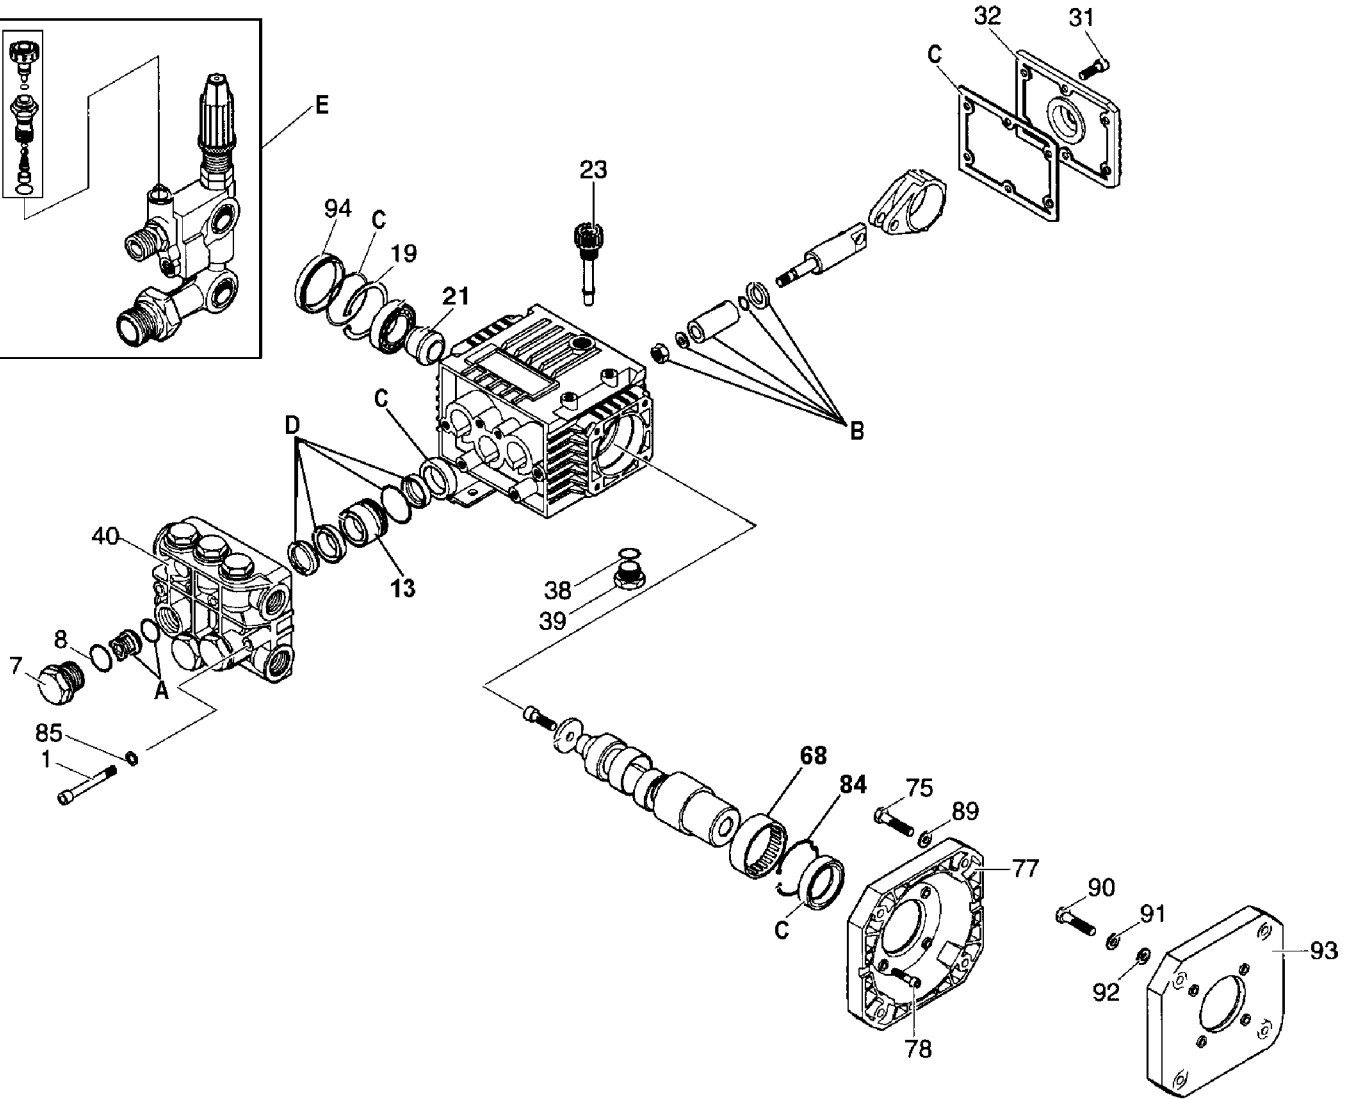

AR-2715 O-Ring Kit

PK16859 - XTV3G22D - AR REPAIR KITS

AR-1860 Oil Seal Kit

NOTE: Use seal kit P587 for the XTV210

AR-1864 Valve Kit

AR-1866 Water Seal Kits

AR-2628 Piston Kit

Parts List for WGC2230 Type 1

Item Number	Part Number	Description	Qty Required
1	AR-1322730	SCREW	1
7	AR-1260160	VALVE CAP	1
8	AR-960160	O-RING	1
13	AR-1260151	GUIDE PISTON	1
19	AR-1260790	CIRCLIP	1
23	AR-880130	CAP OIL	1
31	000000-00	No Longer Available	1
32	000000-00	No Longer Available	1
38	AR-740290	O-RING	1
39	AR-880530	PLUG	1
40	000000-00	No Longer Available	1
68	AR-1321190	BEARING	1
75	000000-00	No Longer Available	1
77	000000-00	No Longer Available	1
78	AR-1200430	SCREW	1
84	AR-1321080	RING SNAP	1
85	AR-1381550	WASHER	1
89	AR-650530	WASHER	1
90	000000-00	No Longer Available	1
91	000000-00	No Longer Available	1
92	000000-00	No Longer Available	1
93	AR-2683	KIT ADAPTER PLATE	1
94	AR-1266740	CAP	1
95	AR-1864	KIT VALVE	1
96	AR-2628	KIT PLUNGER	1
97	AR-1860	KIT OIL SEAL	1
98	AR-1866	KIT WATER SEAL	1

Parts List for WGC2230 Type 1

Item Number	Part Number	Description	Qty Required
99	AR-20890	UNLOADER	1
101	AR-1080331	CAP UNLOADER	1
102	AR-1271070	SPRING	1
103	AR-1080350	RING LOCK	1
104	AR-1080360	SCREW SET UNLOADER	1
105	AR-1080341	GUIDE SPRING	1
106	AR-1260701	PLATE	1
107	AR-1080041	PISTON UPPER	1
108	AR-1080070	PIN	1
109	AR-1260730	BODY UNLOADER	1
110	AR-1271160	PISTON LOWER	1
111	AR-1080250	O-RING	1
112	AR-390080	OUTLET O-RING	1
113	AR-1260570	WASHER	1
114	AR-1540272	SCREW	1
115	AR-1260670	FITTING DETERGENT	1
116	AR-1269010	KNOW CHEM ADJ	1
117	AR-1080190	O-RING	1
118	AR-1269041	INJECTOR CHEMICAL	1
119	AR-1540170	JET	1
120	AR-1270131	INJECTOR DETERGENT	1
121	AR-1262800	PIN	1
122	AR-2260420	SCREW	1
123	AR-1260560	WASHER	1
124	AR-880830	O-RING	1
125	000000-00	No Longer Available	1
126	AR-1271490	FITTING	1