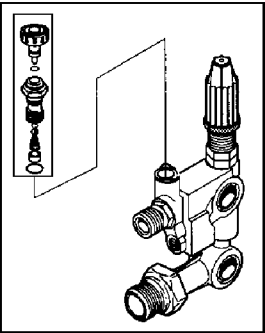

**AR-2715 O-Ring Kit**

**AR-1860 Oil Seal Kit**

**AR-1864 Valve Kit**

**AR-1866 Water Seal Kits**

**AR-2628 Piston Kit**

## Parts List for WGC2031 Type 1

Item Number	Part Number	Description	Qty Required
1	AR-1322730	SCREW	1
7	AR-1260160	VALVE CAP	1
8	AR-960160	O-RING	1
13	AR-1260151	GUIDE PISTON	1
19	AR-1260790	CIRCLIP	1
23	AR-880130	CAP OIL	1
31	000000-00	No Longer Available	1
32	000000-00	No Longer Available	1
38	AR-740290	O-RING	1
39	AR-880530	PLUG	1
40	000000-00	No Longer Available	1
68	AR-1321190	BEARING	1
75	000000-00	No Longer Available	1
77	000000-00	No Longer Available	1
78	AR-1200430	SCREW	1
84	AR-1321080	RING SNAP	1
85	AR-1381550	WASHER	1
89	AR-650530	WASHER	1
90	000000-00	No Longer Available	1
91	000000-00	No Longer Available	1
92	000000-00	No Longer Available	1
93	AR-2683	KIT ADAPTER PLATE	1
94	AR-1266740	CAP	1
95	AR-1864	KIT VALVE	1
96	AR-2628	KIT PLUNGER	1
97	AR-1860	KIT OIL SEAL	1
98	AR-1866	KIT WATER SEAL	1

## Parts List for WGC2031 Type 1

Item Number	Part Number	Description	Qty Required
99	AR-20890	UNLOADER	1
101	AR-1080331	CAP UNLOADER	1
102	AR-1271070	SPRING	1
103	AR-1080350	RING LOCK	1
104	AR-1080360	SCREW SET UNLOADER	1
105	AR-1080341	GUIDE SPRING	1
106	AR-1260701	PLATE	1
107	AR-1080041	PISTON UPPER	1
108	AR-1080070	PIN	1
109	AR-1260730	BODY UNLOADER	1
110	AR-1271160	PISTON LOWER	1
111	AR-1080250	O-RING	1
112	AR-390080	OUTLET O-RING	1
113	AR-1260570	WASHER	1
114	AR-1540272	SCREW	1
115	AR-1260670	FITTING DETERGENT	1
116	AR-1269010	KNOW CHEM ADJ	1
117	AR-1080190	O-RING	1
118	AR-1269041	INJECTOR CHEMICAL	1
119	AR-1540170	JET	1
120	AR-1270131	INJECTOR DETERGENT	1
121	AR-1262800	PIN	1
122	AR-2260420	SCREW	1
123	AR-1260560	WASHER	1
124	AR-880830	O-RING	1
125	000000-00	No Longer Available	1
126	AR-1271490	FITTING	1