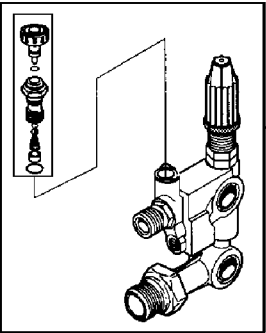

AR-2715 O-Ring Kit

AR-1860 Oil Seal Kit

AR-1864 Valve Kit

AR-1866 Water Seal Kits

AR-2628 Piston Kit

Parts List for WGC2031 Type 0

Item Number	Part Number	Description	Qty Required
1	AR-1322730	SCREW	1
7	AR-1260160	VALVE CAP	1
8	AR-960160	O-RING	1
13	AR-1260151	GUIDE PISTON	1
19	AR-1260790	CIRCLIP	1
23	AR-880130	CAP OIL	1
31	000000-00	No Longer Available	1
32	000000-00	No Longer Available	1
38	AR-740290	O-RING	1
39	AR-880530	PLUG	1
40	000000-00	No Longer Available	1
68	AR-1321190	BEARING	1
75	000000-00	No Longer Available	1
77	000000-00	No Longer Available	1
78	AR-1200430	SCREW	1
84	AR-1321080	RING SNAP	1
85	AR-1381550	WASHER	1
89	AR-650530	WASHER	1
90	000000-00	No Longer Available	1
91	000000-00	No Longer Available	1
92	000000-00	No Longer Available	1
93	AR-2683	KIT ADAPTER PLATE	1
94	AR-1266740	CAP	1
95	AR-1864	KIT VALVE	1
96	AR-2628	KIT PLUNGER	1
97	AR-1860	KIT OIL SEAL	1
98	AR-1866	KIT WATER SEAL	1

Parts List for WGC2031 Type 0

Item Number	Part Number	Description	Qty Required
99	AR-20890	UNLOADER	1
101	AR-1080331	CAP UNLOADER	1
102	AR-1271070	SPRING	1
103	AR-1080350	RING LOCK	1
104	AR-1080360	SCREW SET UNLOADER	1
105	AR-1080341	GUIDE SPRING	1
106	AR-1260701	PLATE	1
107	AR-1080041	PISTON UPPER	1
108	AR-1080070	PIN	1
109	AR-1260730	BODY UNLOADER	1
110	AR-1271160	PISTON LOWER	1
111	AR-1080250	O-RING	1
112	AR-390080	OUTLET O-RING	1
113	AR-1260570	WASHER	1
114	AR-1540272	SCREW	1
115	AR-1260670	FITTING DETERGENT	1
116	AR-1269010	KNOW CHEM ADJ	1
117	AR-1080190	O-RING	1
118	AR-1269041	INJECTOR CHEMICAL	1
119	AR-1540170	JET	1
120	AR-1270131	INJECTOR DETERGENT	1
121	AR-1262800	PIN	1
122	AR-2260420	SCREW	1
123	AR-1260560	WASHER	1
124	AR-880830	O-RING	1
125	000000-00	No Longer Available	1
126	AR-1271490	FITTING	1