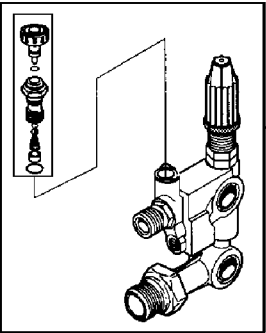

AR-2715 O-Ring Kit

AR-1860 Oil Seal Kit

AR-1864 Valve Kit

AR-1866 Water Seal Kits

AR-2628 Piston Kit

Parts List for WG2022 Type 1

Item Number	Part Number	Description	Qty Required
1	AR-1322730	SCREW	1
7	AR-1260160	VALVE CAP	1
8	AR-960160	O-RING	1
13	AR-1260151	GUIDE PISTON	1
19	AR-1260790	CIRCLIP	1
23	AR-880130	CAP OIL	1
31	000000-00	No Longer Available	1
32	000000-00	No Longer Available	1
38	AR-740290	O-RING	1
39	AR-880530	PLUG	1
40	000000-00	No Longer Available	1
68	AR-1321190	BEARING	1
75	000000-00	No Longer Available	1
77	000000-00	No Longer Available	1
78	AR-1200430	SCREW	1
84	AR-1321080	RING SNAP	1
85	AR-1381550	WASHER	1
89	AR-650530	WASHER	1
90	000000-00	No Longer Available	1
91	000000-00	No Longer Available	1
92	000000-00	No Longer Available	1
93	AR-2683	KIT ADAPTER PLATE	1
94	AR-1266740	CAP	1
95	AR-1864	KIT VALVE	1
96	AR-2628	KIT PLUNGER	1
97	AR-1860	KIT OIL SEAL	1
98	AR-1866	KIT WATER SEAL	1

Parts List for WG2022 Type 1

Item Number	Part Number	Description	Qty Required
99	AR-20890	UNLOADER	1
101	AR-1080331	CAP UNLOADER	1
102	AR-1271070	SPRING	1
103	AR-1080350	RING LOCK	1
104	AR-1080360	SCREW SET UNLOADER	1
105	AR-1080341	GUIDE SPRING	1
106	AR-1260701	PLATE	1
107	AR-1080041	PISTON UPPER	1
108	AR-1080070	PIN	1
109	AR-1260730	BODY UNLOADER	1
110	AR-1271160	PISTON LOWER	1
111	AR-1080250	O-RING	1
112	AR-390080	OUTLET O-RING	1
113	AR-1260570	WASHER	1
114	AR-1540272	SCREW	1
115	AR-1260670	FITTING DETERGENT	1
116	AR-1269010	KNOW CHEM ADJ	1
117	AR-1080190	O-RING	1
118	AR-1269041	INJECTOR CHEMICAL	1
119	AR-1540170	JET	1
120	AR-1270131	INJECTOR DETERGENT	1
121	AR-1262800	PIN	1
122	AR-2260420	SCREW	1
123	AR-1260560	WASHER	1
124	AR-880830	O-RING	1
125	000000-00	No Longer Available	1
126	AR-1271490	FITTING	1