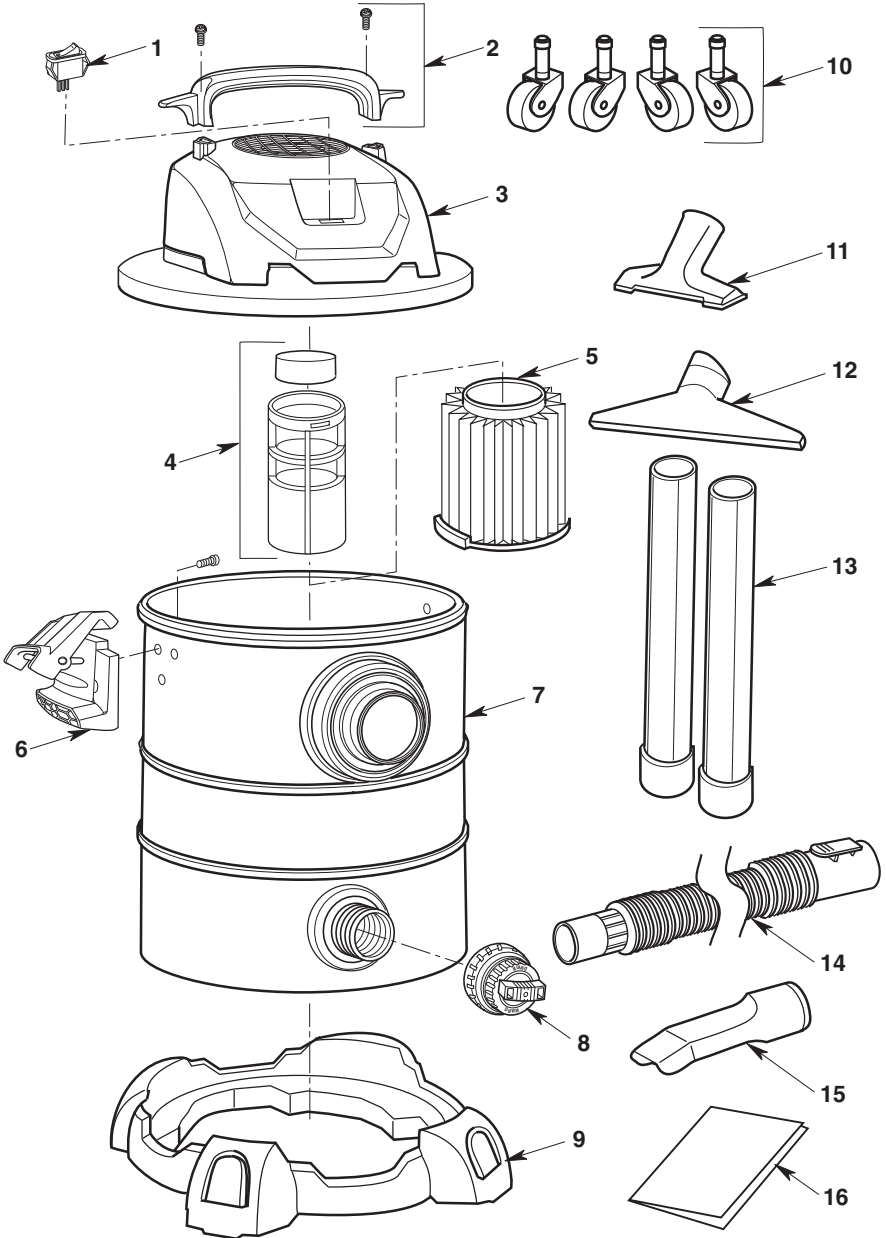

Repair Parts

RIDGID 10 Gallon / 37 Liters Stainless Steel Wet/Dry Vac Model Numbers WD10500 / WD10600

RIDGID parts are available on-line at www.RIDGIDparts.com

Always order by Part Number - Not by Key Number

Electrical Ratings:

WD10500 120 V, 9 A, 60 Hz.

WD10600 120 V, 10 A, 60 Hz.

WARNING

SERVICING OF DOUBLE-INSULATED WET/DRY VAC

In a double-insulated Wet/Dry Vac, two systems of insulation are provided instead of grounding. No grounding means is provided on a double-insulated appliance, nor should a means for grounding be added. Servicing a double-insulated Wet/Dry Vac requires extreme care and knowledge of the system, and should be done only by qualified service personnel. Replacement parts for a double-insulated Wet/Dry Vac must be identical to the parts they replace. Your double-insulated Wet/Dry Vac is marked with the words "DOUBLE INSULATED" and the symbol (square within a square) may also be marked on the appliance.

To reduce the risk of injury from electrical shock, unplug power cord before servicing the electrical parts of the Wet/Dry Vac.

Key No.	Part No.	Description
1	832086	Rocker Switch
2	840090	Carry Handle
3	840789	Power Head Assembly
4	510205	Filter Cage Assembly
5	VF4000	† Cartridge Filter
6	840092	Latch Assembly and Hardware
7	836491	Drum
8	73185	Drain Cap
9	840091	Caddy
10	73137	Casters (set of 4)
11	VT2509	† Utility Nozzle
12	VT2510	† Wet Nozzle
13	VT2508	† Extension Wand
14	826356-5	† Hose
15	VT2503	† Car Nozzle (Available on Select Models)
16	SP7001	Owner's Manual

† These replacement parts may be available where you purchased your Vac.

Repair Parts (continued)

RIDGID 10 Gallon / 37 Liters Stainless Steel Wet/Dry Vac
Model Numbers WD10500 / WD10600

RIDGID parts are available on-line at www.RIDGIDparts.com