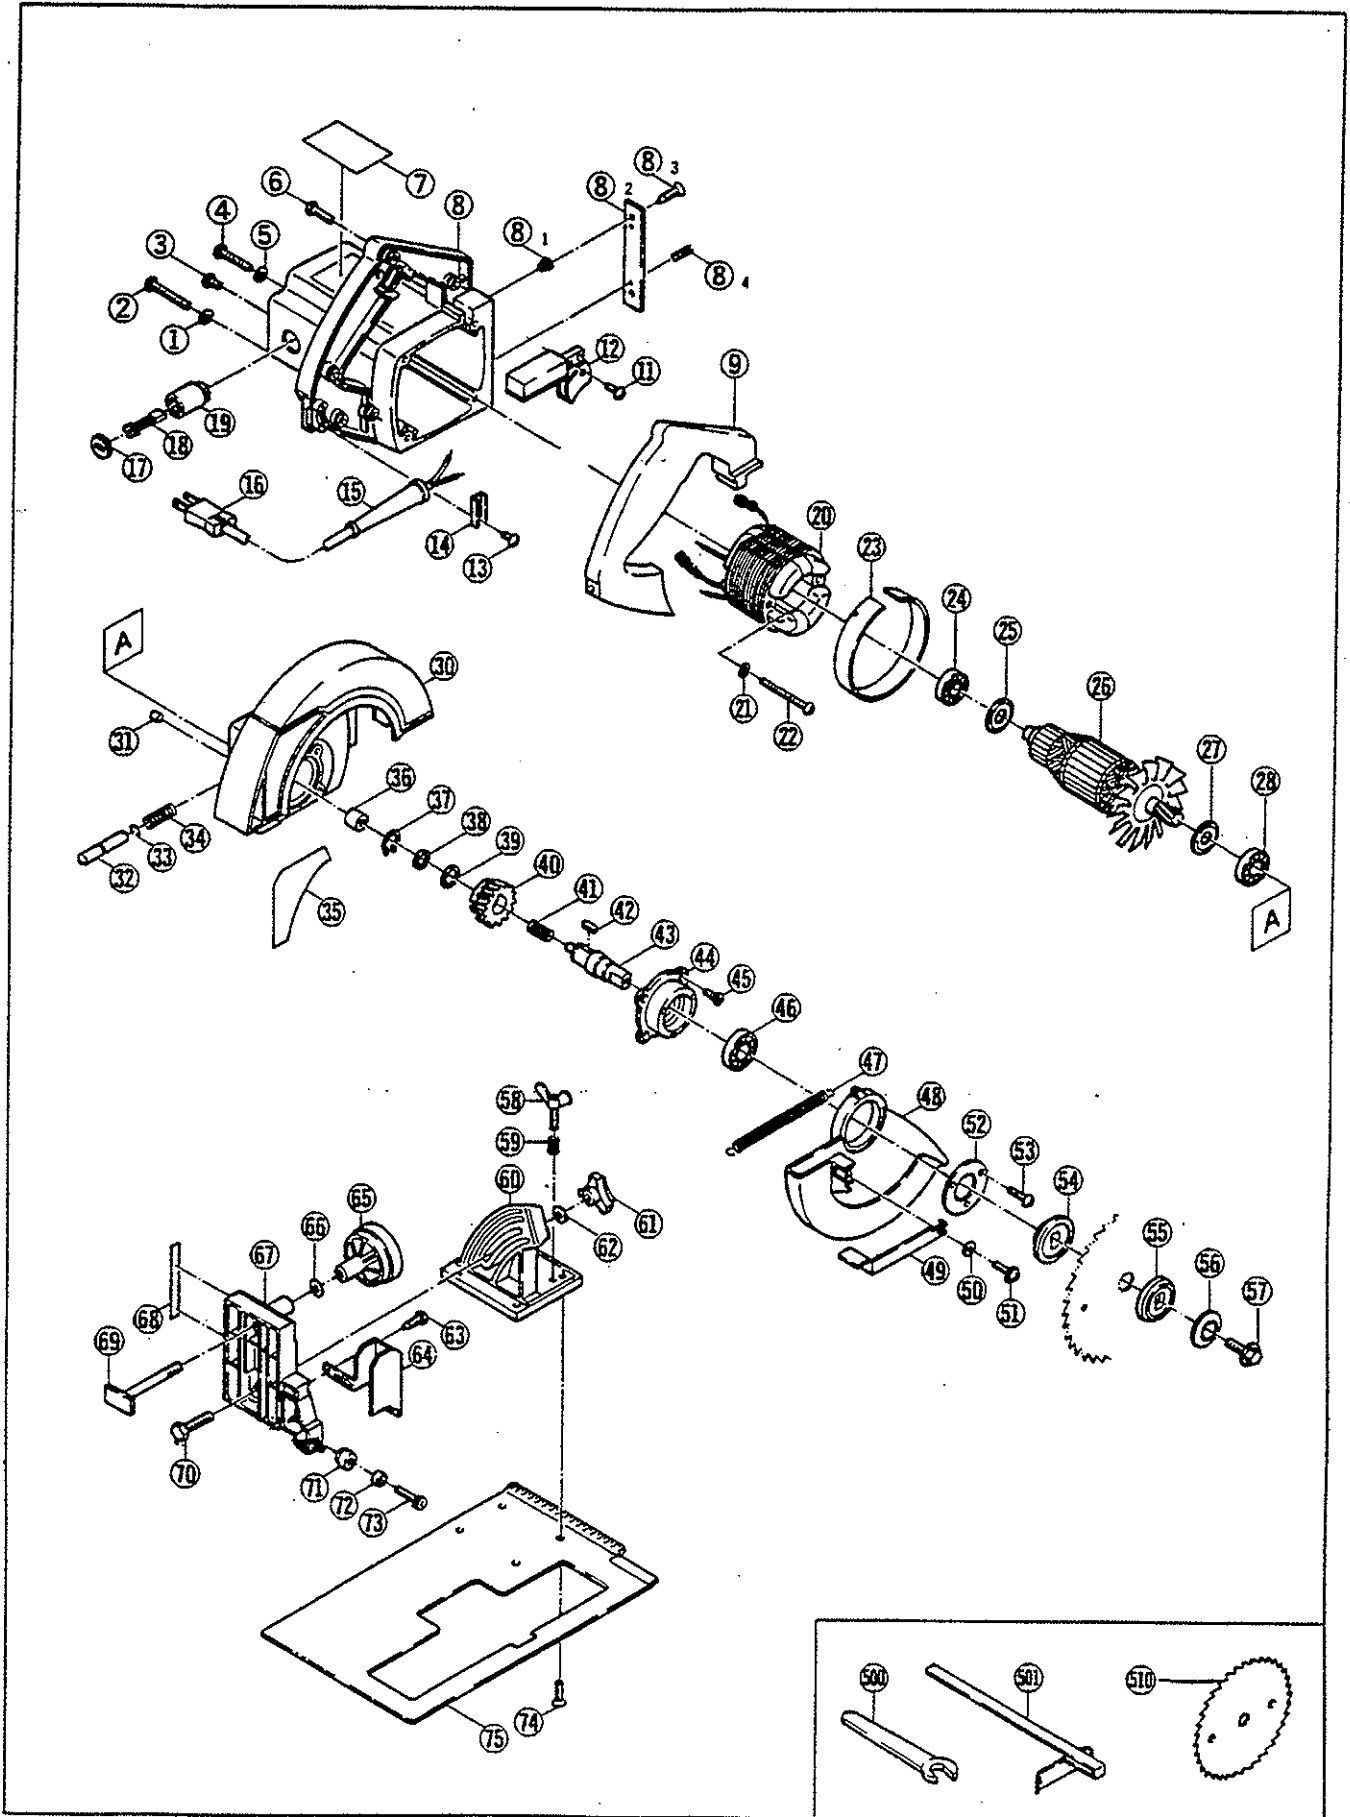

CIRCULAR SAW

W-640C, W-740C

PARTS LIST FOR AFTER SALES SERVICE
MODEL W-640C, W-740C

REF	PART NO	DESCRIPTION	MODEL	QTY	REF	PART NO	DESCRIPTION	MODEL	QTY
	9570500	WASHER		3	45	9150516	FLAT TAPPING SCREW (S) M5X16		4
	9020560	PHILLIPS PAN SCREW M5X60		3	46	969235003	BALL BEARING #6003LLU		1
3	9060414	TAPPING SCREW (B) M4X14		2	47	6180020	TENSION SPRING		1
4	9020540	PHILLIPS PAN SCREW M5X40		1	48	6880071	LOWER GUARD	W640C	1
5	9570500	WASHER		1	---	6880095	LOWER GUARD	W740C	1
6	9060422	TAPPING SCREW (B) M4X22		5	49	6830127	LEVER		1
7	6910127	NAME PLATE	W640C	1	50	9570400	WASHER		1
---	6910145	NAME PLATE	W740C	1	51	9040412	TAPPING SCREW (S) M4X12		1
8	6080040	MOTOR HOUSING		1	52	6150093	BEARING PLATE		1
8-1	6130226	SPINSERT M5		4	53	9000412	PHILLIPS PAN SCREW M4X12		3
8-2	6150077	GUIDE PLATE		2	54	6940041	INNER FLANGE		1
8-3	9140514	PHILLIPS FLAT SCREW M5X14		4	55	6940042	OUTER FLANGE		1
8-4	9405012	SPRING PIN 5X12		4	56	6900079	CONED DISK SPRING		1
9	6830111	HANDLE COVER		1	57	6130200	HEX HEAD BOLT M8X20		1
11	9060412	TAPPING SCREW (B) M4X12		2	58	9240515	WING BOLT M5X15		1
12	6550038	TRIGGER SWITCH		1	59	6180004	COMPRESSION SPRING		1
13	9060416	TAPPING SCREW (B) M4X12		2	60	6950027	PIVOT BRACKET		1
14	6560067	CORD CLAMP		1	61	6830120	KNOB		1
15	6560044	CORD HOLDER		1	62	9560800	WASHER		1
16	6520236	CORD ASS'Y AWG#16X2X2		1	63	9040412	TAPPING SCREW (S) M4X12		1
17	6570107	BRUSH CAP		2	64	6880097	FRONT COVER		1
18	6540213	CARBON BRUSH SET		1	65	6830124	HANDLE		1
19	6570019	BRUSH HOLDER		2	66	9570800	WASHER		1
	6500098	FIELD COIL		1	67	6950023	ELEVATING BRACKET		1
	9550500	SPRING WASHER M5		2	68	6950028	SCALE "INCH"	W640C	1
22	9060560	TAPPING SCREW (B) M5X60		2	---	6950029	SCALE "INCH"	W740C	1
23	6490029	FAN CASING		1	69	6130225	"T" TYPE BOLT		1
24	969235005	BALL BEARING #6200LLB		1	70	9190830	HEX HEAD BOLT M8X30		1
25	9791029	DUST SEAL		1	71	6370016	RUBBER STOPPER		1
26	6030109	ARMATURE		1	72	6900076	BUSH 6X5		1
27	6900124	WASHER		1	73	9220616	HEX SOCKET HEAD BOLT M6X16		1
28	969235004	BALL BEARING #6002LLB		1	74	9140510	PHILLIPS FLAT SCREW M5X10		4
30	6880066	SAFETY GUARD	W640C	1	75	6850019	BASE PLATE		1
---	6880089	SAFETY GUARD	W740C	1	---	6560024	TERMINAL		4
31	6120088	RUBBER KNOCK		1			STANDARD ACCESSORIES		
32	6100018	LOCK SHAFT		1	500	6240123	SINGLE-END WRENCH 13		1
33	9500700	RETAINING RING E-7		1	501	6072043	SAW GUIDE FENCE		1
34	6180049	COMPRESSION SPRING		1	510	6651593	7-1/4" SAW BLADE	W640C	1
35	6920082	"RYOBI" MARK	W640C	1	---	6651603	8-1/4" SAW BLADE	W740C	1
---	6920084	"RYOBI" MARK	W740C	1	SERVICE NOTES: 				
36	9911010	NEEDLE BEARING		1					
37	9511500	RETAINING RING S-15		1					
38	6900593	THRUST WASHER		1					
39	6900293	THRUST WASHER		1					
40	6200014	FINAL GEAR		1					
41	6180023	TORSION SPRING		1					
	6100019	PARALLEL KEY		1					
	6110019	GEAR SHAFT		1					
44	6820080	GEAR CASE COVER		1					