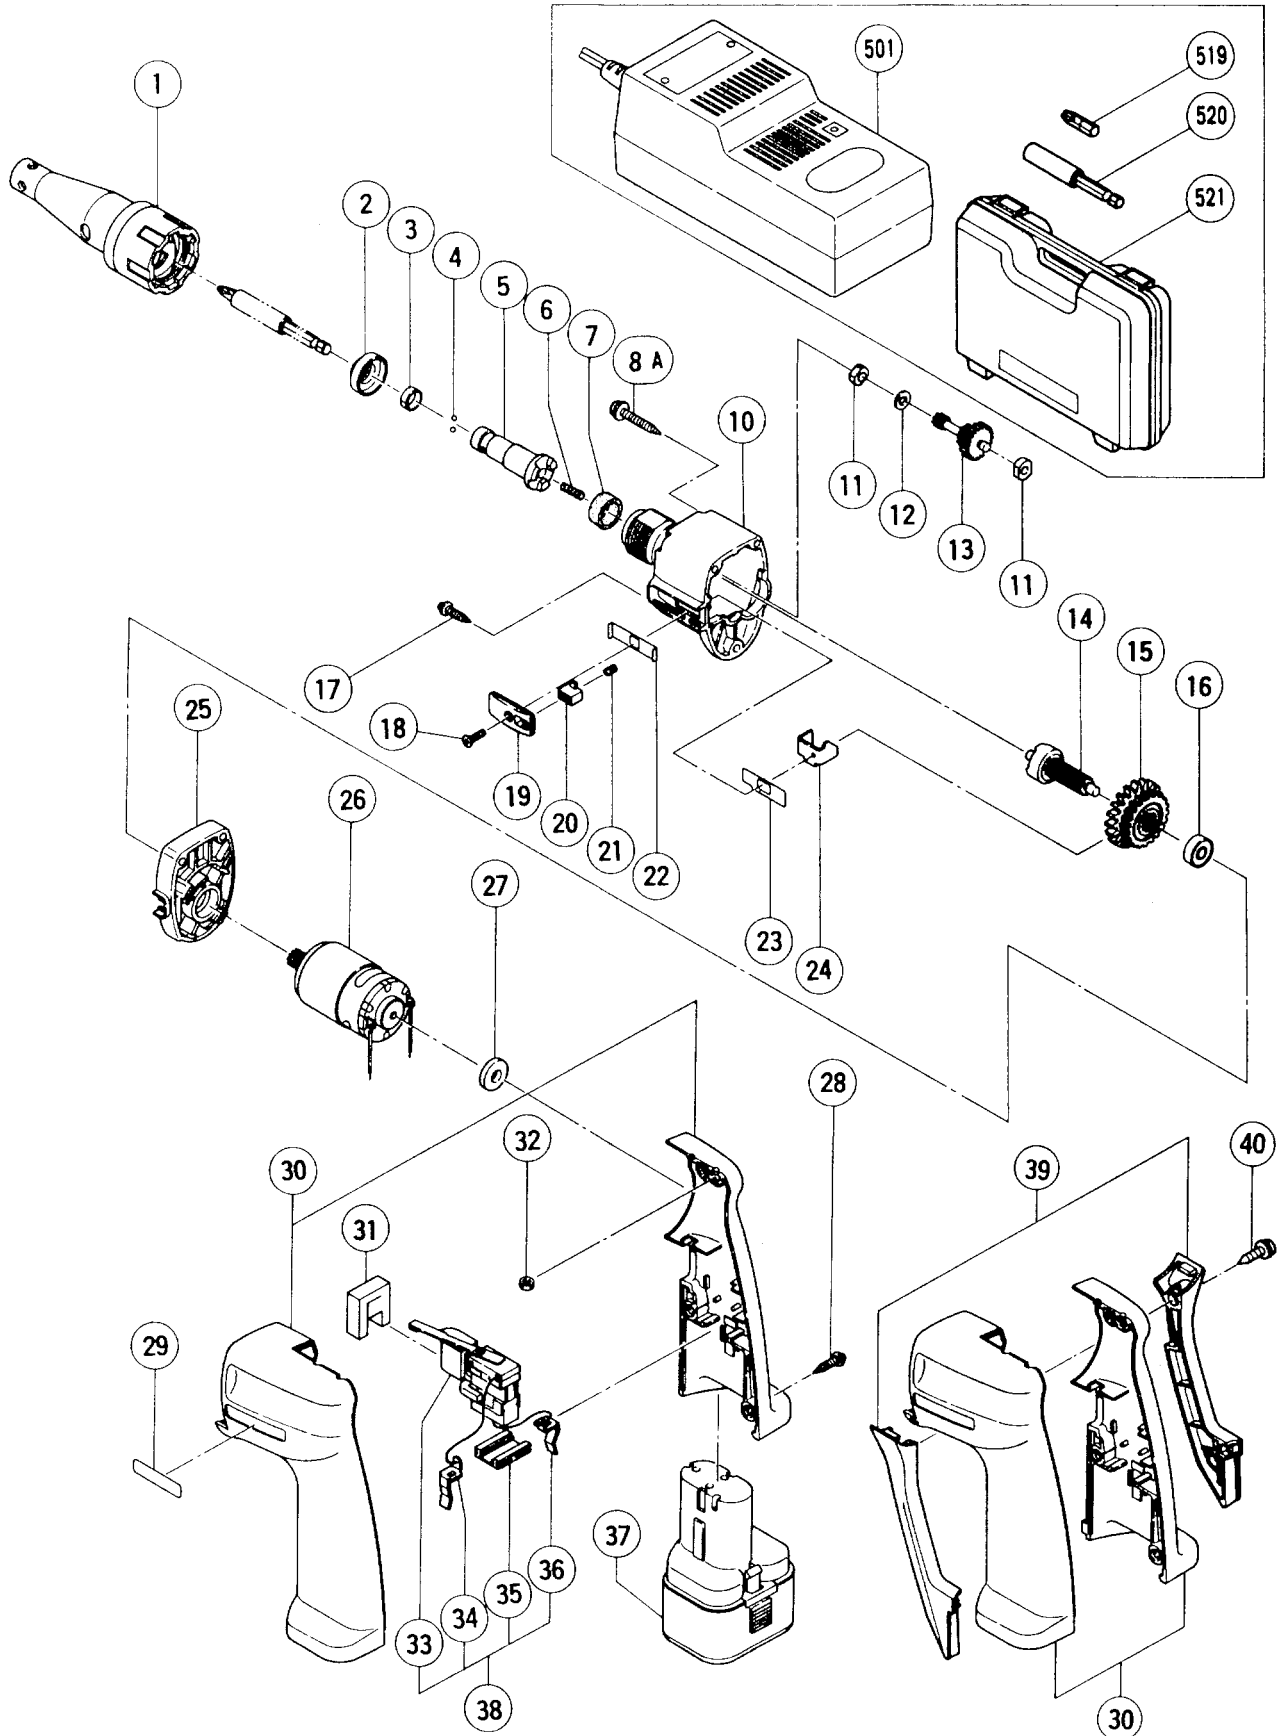

ELECTRIC TOOL PARTS LIST

■ **CORDLESS DRYWALL SCREW DRIVER 1988. 4. 30**
Model W5DB **W5DB(E2)**

PARTS

W5DB(E2)

Item No.	Code No.	Part Name	Q'ty	Remarks
1	982555Z	Locator	1	
2	971468	Fringer (A)	1	
3	872573	Set Ring	1	
4	959148	Steel Ball	2	(10 pcs.)
5	998769	Socket (A)	1	
6	992656	Spring	1	
7	998755	Felt Packing	1	
8A	998794	Tapping Screw	2	D4 x 65 W/Washer
10	998754	Gear Cover Ass'y	1	includ. 7
11	997752	Metal	2	
12	949425	Washer	1	for M6 (10 pcs.)
13	998758	Second Pinion	1	
14	998756	Spindle	1	
15	982444	Final Gear	1	
16	939239	Ball Bearing (626VVC2PS-2)	1	
17	982095	Tapping Screw	1	D4 x 20 W/Washer
18	949318	Flat Hd. Screw	1	M3 x 12 (10 pcs.)
19	998761	Shift Plate	1	
20	998770	Lock Button	1	
21	992743	Spring (B)	1	
22	998771	Spring Holder	1	
23	998760	Seal Plate	1	
24	998759	Shift Arm	1	
25	998753	Inner Cover	1	
26	998751	Motor	1	
27	996102	Rubber Ring	1	
28	984750	Tapping Screw	3	D4 x 16 W/Flange
29	—	Name Plate	1	
30	—	Housing Handle Cover Set	1	See alternative parts
31	980834	Seal	1	
32	949554	Nut	1	M4 (10 pcs.)
33	998764	Switch	1	
34	998766	Terminal	1	
35	991666	Terminal Support	1	
36	998765	Terminal	1	
37	—	Battery	1	See alternative parts
38	998763	Switch Ass'y	1	includ. 33-36.
39	—	Stay Set	1	See alternative parts
40	—	Tapping Screw	2	D4 x 14 See alternative parts