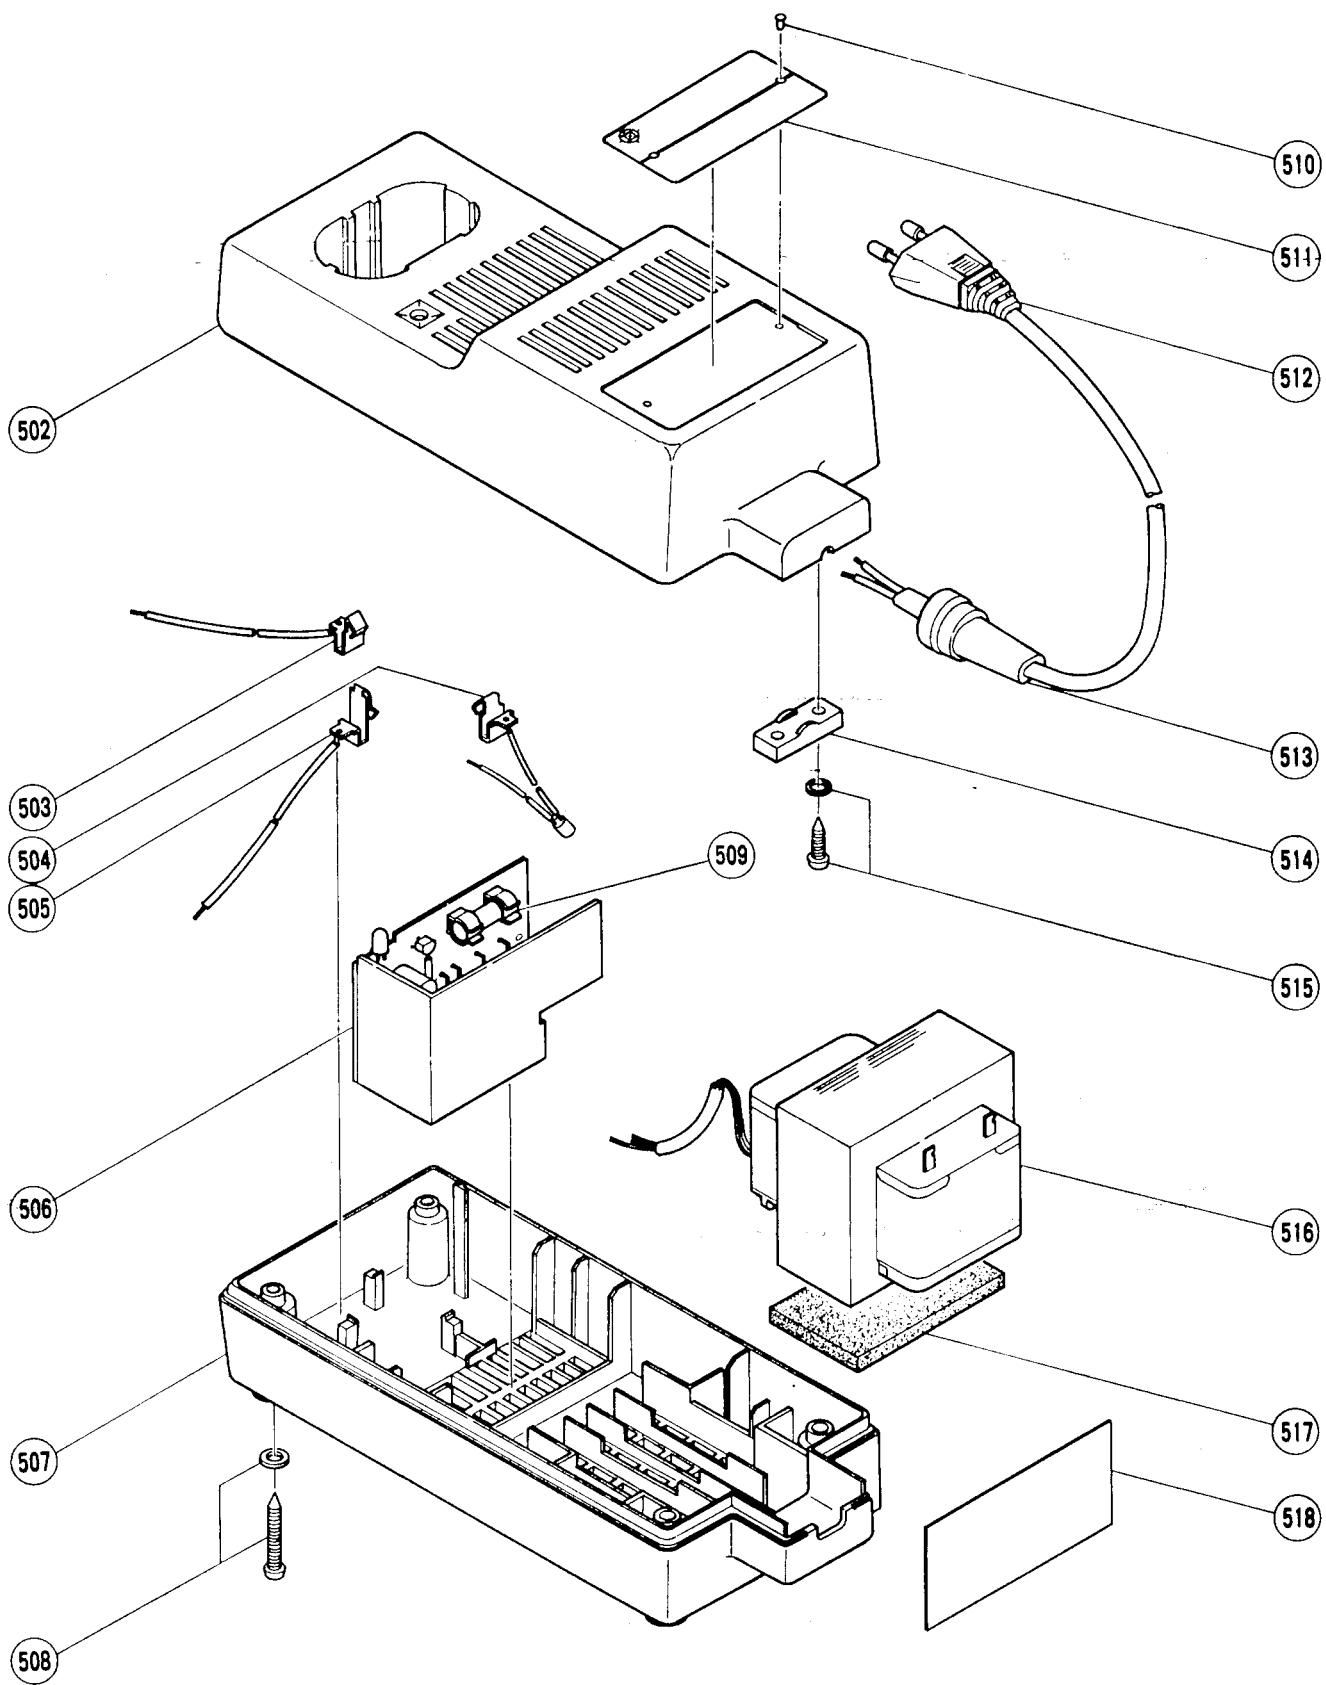

ELECTRIC TOOL PARTS LIST

■ **CORDLESS DRYWALL SCREW DRIVER 1988. 4. 30**
Model W5DB **W5DB(E2)**

PARTS

W5DB(E2)

Item No.	Code No.	Part Name	Q'ty	Remarks
1	982555Z	Locator	1	
2	971468	Fringer (A)	1	
3	872573	Set Ring	1	
4	959148	Steel Ball	2	(10 pcs.)
5	998769	Socket (A)	1	
6	992656	Spring	1	
7	998755	Felt Packing	1	
8A	998794	Tapping Screw	2	D4 x 65 W/Washer
10	998754	Gear Cover Ass'y	1	includ. 7
11	997752	Metal	2	
12	949425	Washer	1	for M6 (10 pcs.)
13	998758	Second Pinion	1	
14	998756	Spindle	1	
15	982444	Final Gear	1	
16	939239	Ball Bearing (626VVC2PS-2)	1	
17	982095	Tapping Screw	1	D4 x 20 W/Washer
18	949318	Flat Hd. Screw	1	M3 x 12 (10 pcs.)
19	998761	Shift Plate	1	
20	998770	Lock Button	1	
21	992743	Spring (B)	1	
22	998771	Spring Holder	1	
23	998760	Seal Plate	1	
24	998759	Shift Arm	1	
25	998753	Inner Cover	1	
26	998751	Motor	1	
27	996102	Rubber Ring	1	
28	984750	Tapping Screw	3	D4 x 16 W/Flange
29	—	Name Plate	1	
30	—	Housing Handle Cover Set	1	See alternative parts
31	980834	Seal	1	
32	949554	Nut	1	M4 (10 pcs.)
33	998764	Switch	1	
34	998766	Terminal	1	
35	991666	Terminal Support	1	
36	998765	Terminal	1	
37	—	Battery	1	See alternative parts
38	998763	Switch Ass'y	1	includ. 33-36.
39	—	Stay Set	1	See alternative parts
40	—	Tapping Screw	2	D4 x 14 See alternative parts