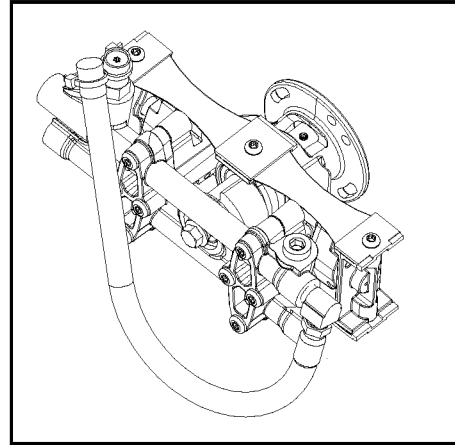

## Parts List for VR2400 Type 1

| Item Number | Part Number | Description          | Qty Required |
|-------------|-------------|----------------------|--------------|
| 1           | D25054      | SHAFT ENGINE COUPLE  | 1            |
| 2           | D25006      | SCREW SET 5/16-24 .4 | 1            |
| 4           | 000000-00   | No Longer Available  | 1            |
| 4           | 000000-00   | No Longer Available  | 1            |
| 5           | 000000-00   | No Longer Available  | 1            |
| 6           | D25565      | SCREW 5/16-18 1.5 TH | 1            |
| 7           | D23487      | ASSY RADIAL PISTON & | 1            |
| 8           | A00755      | CLAMP BLOCK END      | 1            |
| 9           | 5140125-96  | SCREW                | 1            |
| 11          | A15269      | STRAP                | 1            |
| 12          | A00756      | CLAMP BLOCK MID STRA | 1            |
| 13          | 000000-00   | No Longer Available  | 1            |
| 15          | 000000-00   | No Longer Available  | 1            |
| 15          | 000000-00   | No Longer Available  | 1            |
| 17          | 000000-00   | No Longer Available  | 1            |
| 18          | D22684      | BOLT .438-14X4.00 HH | 1            |
| 19          | 000000-00   | No Longer Available  | 1            |
| 20          | 5140117-84  | KIT HOSE PULSE 12 IN | 1            |
| 24          | 000000-00   | No Longer Available  | 1            |
| 25          | 000000-00   | No Longer Available  | 1            |
| 26          | 000000-00   | No Longer Available  | 1            |
| 26          | 000000-00   | No Longer Available  | 1            |
| 28          | 000000-00   | No Longer Available  | 1            |
| 30          | A03928SV    | UNLOADER KIT         | 1            |
| 31          | F217        | ELBOW 3/8            | 1            |
| 32          | 16364       | PLUG 3/8 NPT         | 1            |
| 33          | D20993      | SPRING EASY START    | 1            |