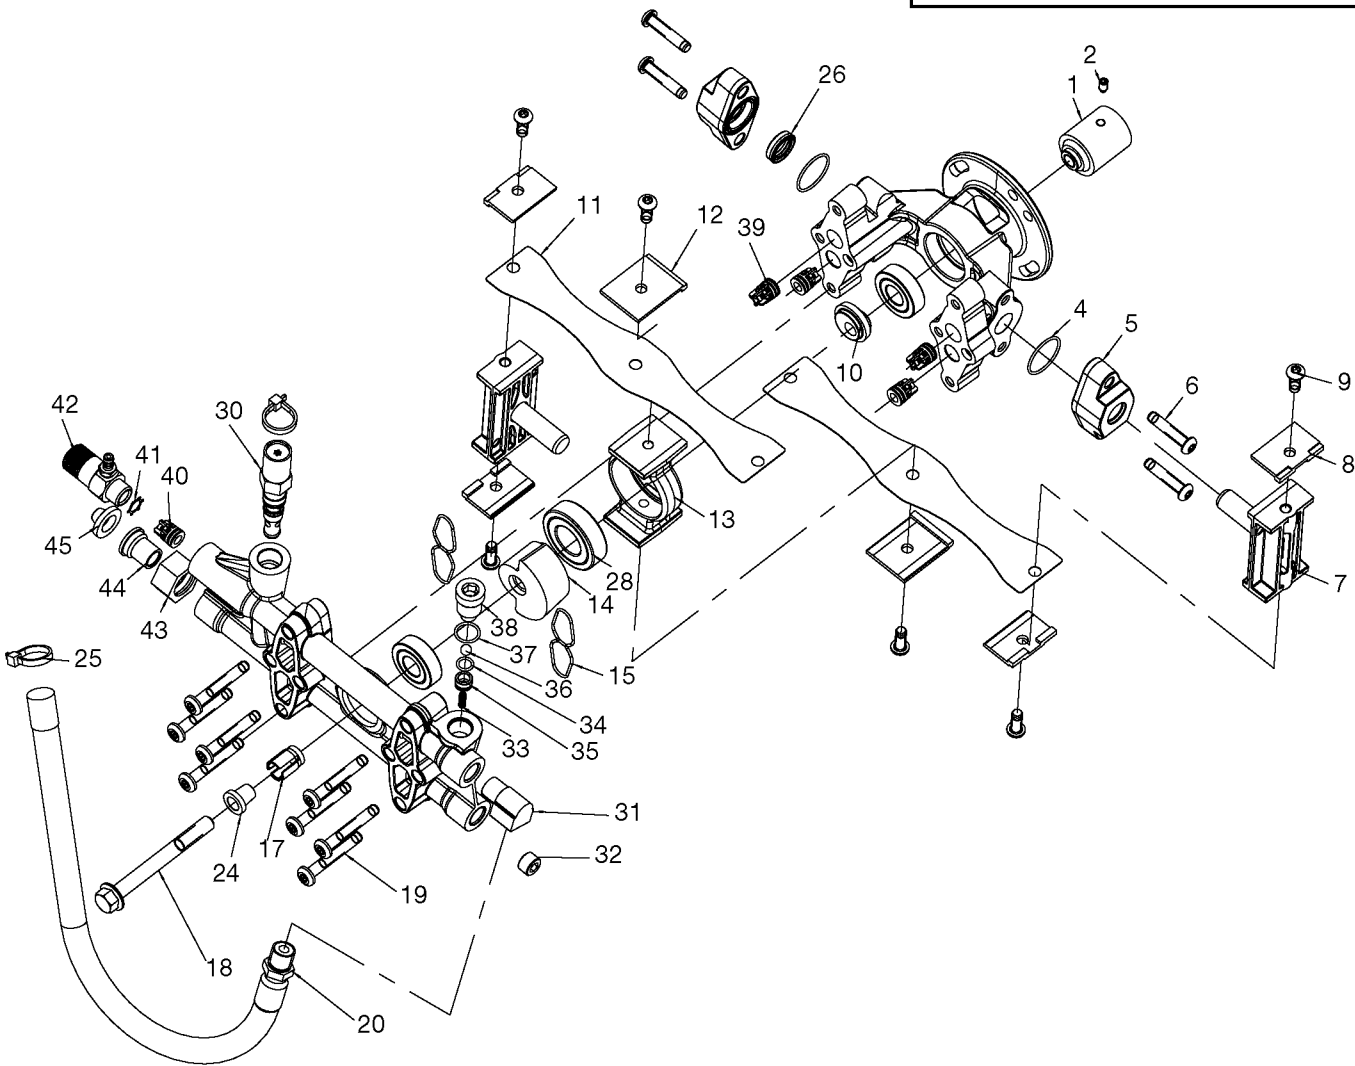

## Parts List for VR2400 Type 1

| Item Number | Part Number | Description          | Qty Required |
|-------------|-------------|----------------------|--------------|
| 1           | D25054      | SHAFT ENGINE COUPLE  | 1            |
| 2           | D25006      | SCREW SET 5/16-24 .4 | 1            |
| 4           | 000000-00   | No Longer Available  | 1            |
| 4           | 000000-00   | No Longer Available  | 1            |
| 5           | 000000-00   | No Longer Available  | 1            |
| 6           | D25565      | SCREW 5/16-18 1.5 TH | 1            |
| 7           | D23487      | ASSY RADIAL PISTON & | 1            |
| 8           | A00755      | CLAMP BLOCK END      | 1            |
| 9           | 5140125-96  | SCREW                | 1            |
| 11          | A15269      | STRAP                | 1            |
| 12          | A00756      | CLAMP BLOCK MID STRA | 1            |
| 13          | 000000-00   | No Longer Available  | 1            |
| 15          | 000000-00   | No Longer Available  | 1            |
| 15          | 000000-00   | No Longer Available  | 1            |
| 17          | 000000-00   | No Longer Available  | 1            |
| 18          | D22684      | BOLT .438-14X4.00 HH | 1            |
| 19          | 000000-00   | No Longer Available  | 1            |
| 20          | 5140117-84  | KIT HOSE PULSE 12 IN | 1            |
| 24          | 000000-00   | No Longer Available  | 1            |
| 25          | 000000-00   | No Longer Available  | 1            |
| 26          | 000000-00   | No Longer Available  | 1            |
| 26          | 000000-00   | No Longer Available  | 1            |
| 28          | 000000-00   | No Longer Available  | 1            |
| 30          | A03928SV    | UNLOADER KIT         | 1            |
| 31          | F217        | ELBOW 3/8            | 1            |
| 32          | 16364       | PLUG 3/8 NPT         | 1            |
| 33          | D20993      | SPRING EASY START    | 1            |