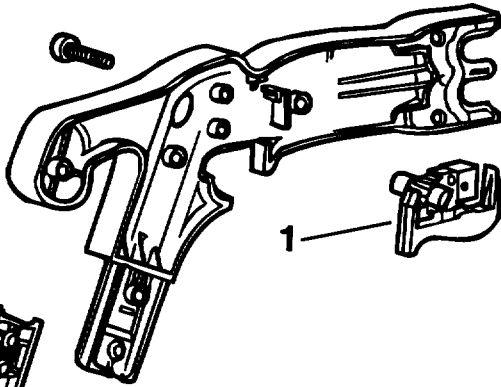

866

2

1

6

4

5

3

871

## Parts List for VP420T Type 1

Item Number	Part Number	Description	Qty Required
1	000000-00	No Longer Available	1
2	000000-00	No Longer Available	1
3	242665-00	BLADE /1/	2
4	000000-00	No Longer Available	1
5	330024-15	SCREW	1
6	330015-02	NUT,HEX	1
866	000000-00	No Longer Available	1
871	152370-03	CHARGER&WALLMNT	1