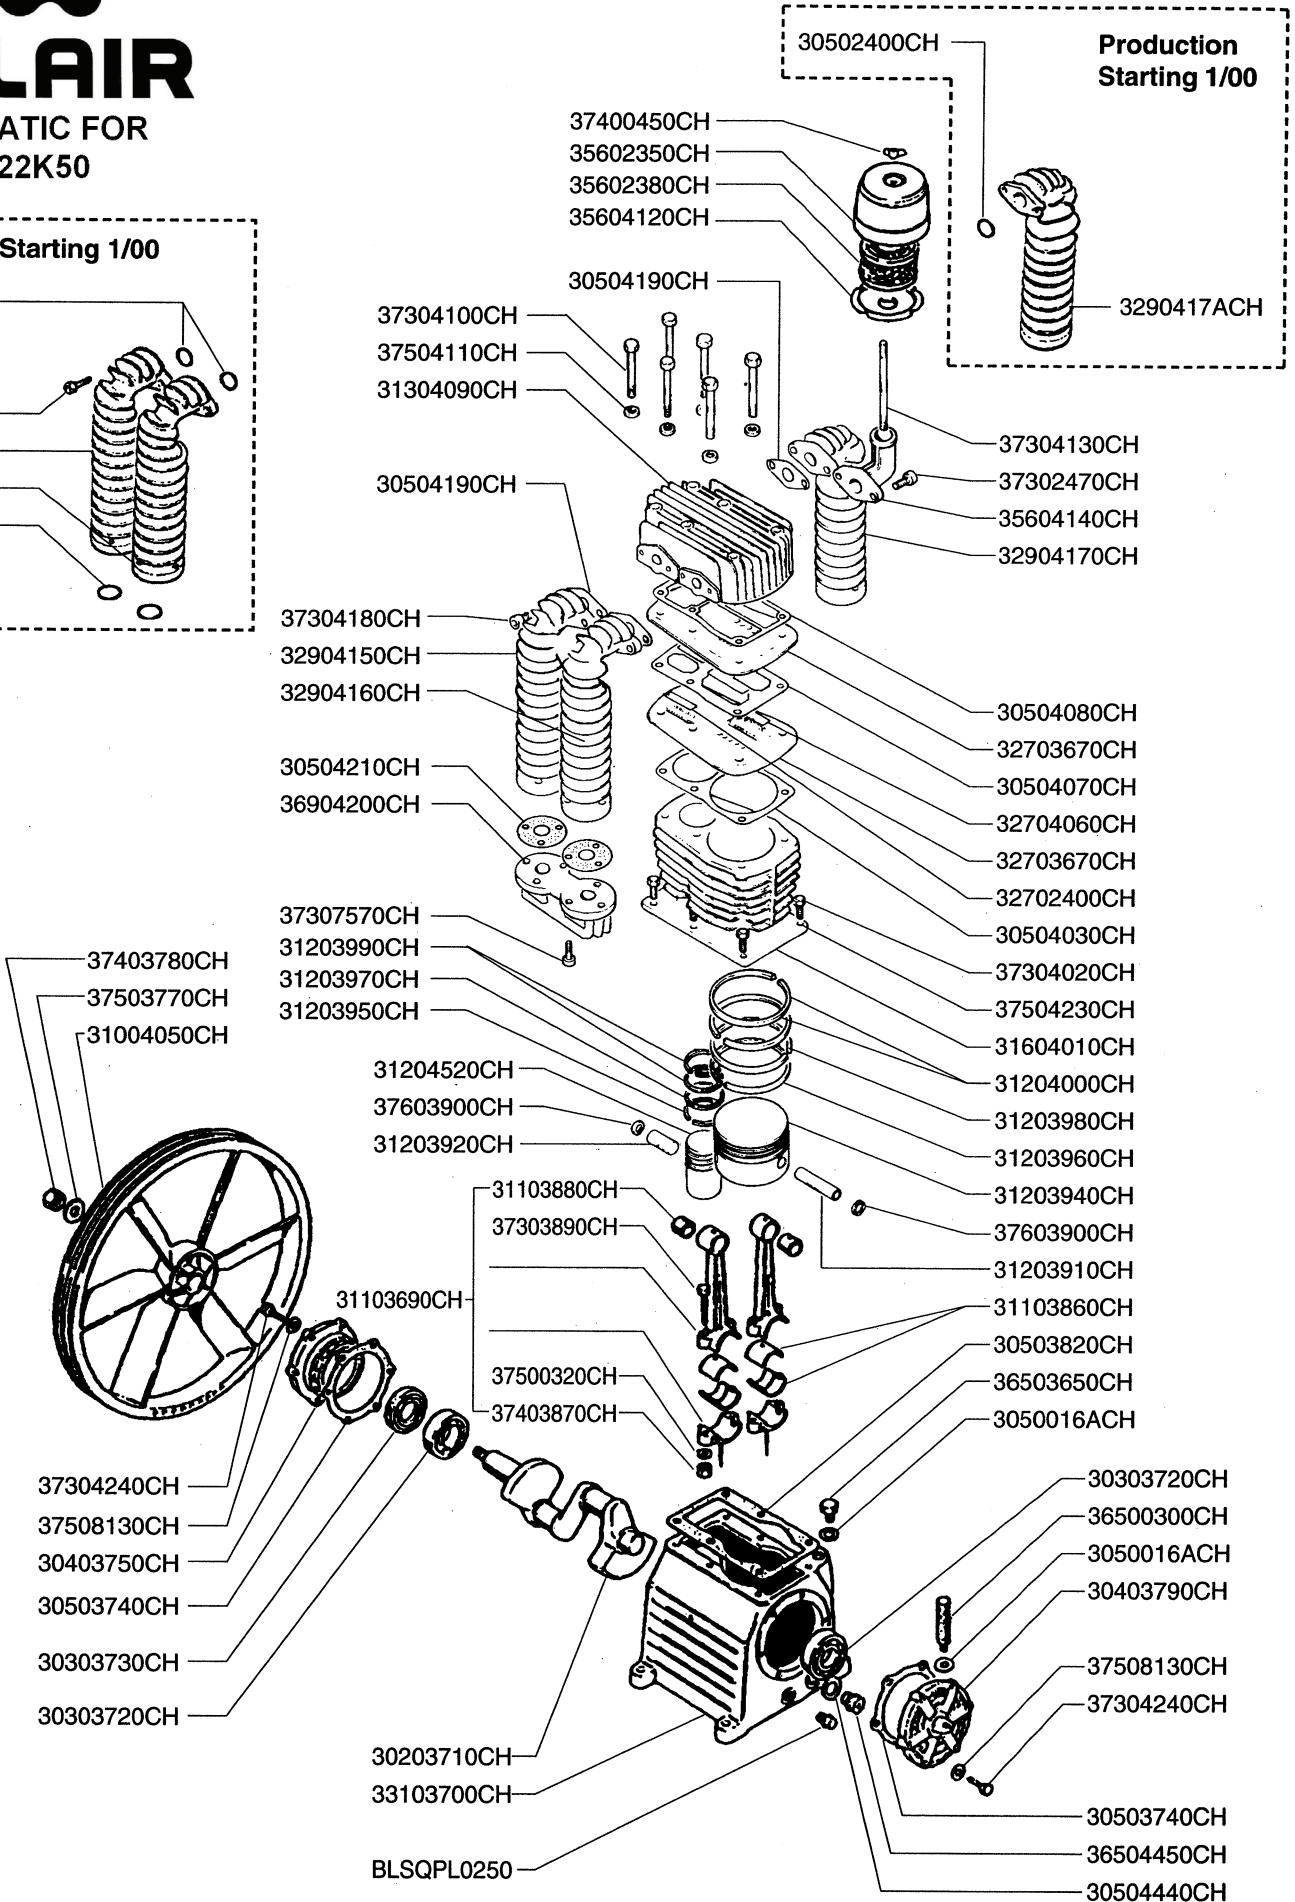

## SCHEMATIC FOR PMP22K50

Production Starting 1/00

30502400CH

37304180CH

3290415ACH

3290416ACH

30502700CH

## PARTS LIST FOR PMP22K50

Description	Part #	Qty.	Description	Part #	Qty.
Crankshaft	30203710CH	1	Filter Cover	35602350CH	1
Bearing	30303720CH	2	Filter Element	35602380CH	1
Oil Seal	30303730CH	1	Filter Base	35604120CH	1
Bearing Carrier	30403750CH	1	Elbow	35604140CH	1
Bearing Carrier	30403790CH	1	3/8" Breather/Oil Fill Plug	36500300CH	1
Gasket	3050016ACH	2	Oil Fill Plug	36503650CH	1
Gasket	30503740CH	2	Sight Gauge	36504450CH	1
Gasket	30503820CH	1	Connector	36904200CH	1
Gasket	30504030CH	1	Bolt	37302470CH	2
Gasket	30504070CH	1	Bolt	37303890CH	4
Gasket	30504080CH	1	Bolt	37304020CH	6
Gasket	30504190CH	3	Bolt	37304100CH	6
Gasket	30504210CH	2	Tension Rod	37304130CH	1
Gasket	30504440CH	1	Bolt	37304180CH	4
Flywheel	31004050CH	1	Bolt	37304240CH	12
Connecting Rod w/Upper Bushing	31103690CH	2	Bolt	37307570CH	6
Bearing Shell	31103860CH	2	Wing Nut	37400450CH	1
Bushing*	31103880CH	2	Nut	37403780CH	1
Piston Pin – LP	31203910CH	1	Nut	37403870CH	4
Piston Pin – HP	31203920CH	1	Washer	37500320CH	4
Piston – LP	31203940CH	1	Washer	37508130CH	12
Ring - HP	31203950CH	1	Washer	37503770CH	1
Ring - LP	31203960CH	1	Washer	37504110CH	6
Ring - HP	31203970CH	1	Washer	37504230CH	6
Ring - LP	31203980CH	1	Snap Ring	37603900CH	4
Ring - HP	31203990CH	2	Plug	BLSQPL0250	1
Ring - LP	31204000CH	2	Ring Set	K50RINGS	1
Piston – HP	31204520CH	1	Gasket Set	K50GASKETS	1
Head	31304090CH	1	Valve Plate Assembly	5000VK50	1
Cylinder	31604010CH	1	<b>Intercooler/Aftercooler Parts Starting 1/00</b>		
Valve – HP	32702400CH	2	O-Ring	30502400CH	3
Valve Plate	32703670CH	2	O-Ring	30502700CH	2
Valve – LP	32704060CH	2	Left Intercooler	3290415ACH	1
Left Intercooler	32904150CH	1	Right Intercooler	3290416ACH	1
Right Intercooler	32904160CH	1	Aftercooler	3290417ACH	1
Aftercooler	32904170CH	1	Bolt	37304180CH	6
Crankcase	33103700CH	1			

\*Bushing is not machined to fit piston pin if ordered separate from connecting rod.