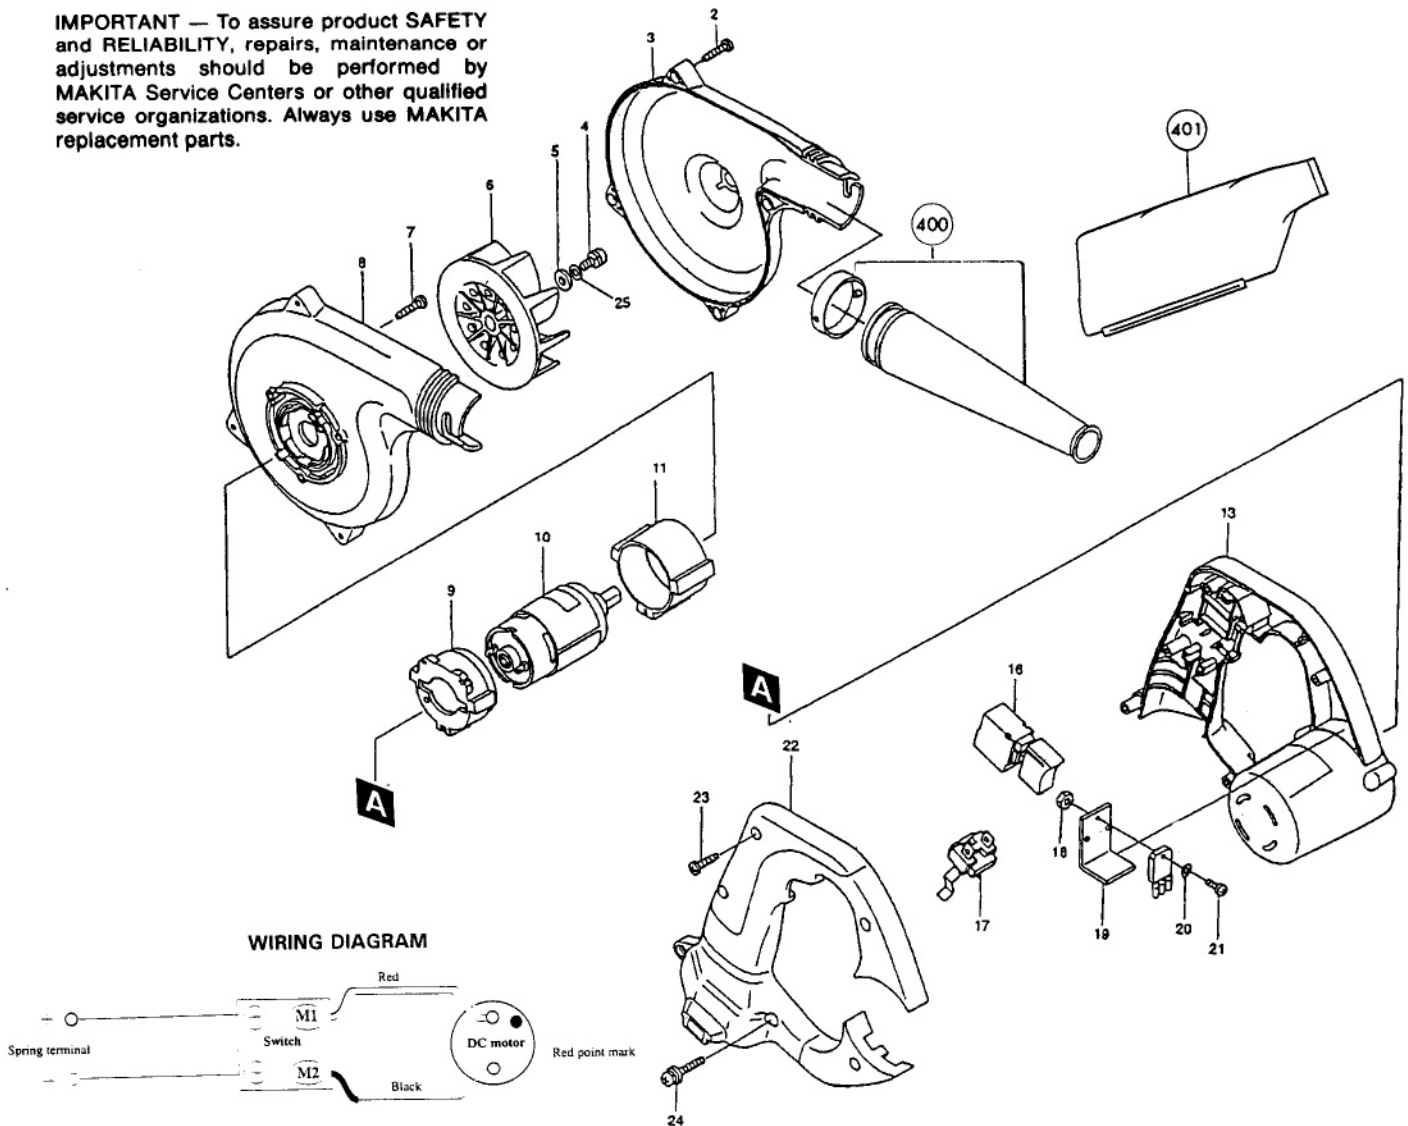

# 12V CORDLESS BLOWER

Model UB121DZ

**IMPORTANT** — To assure product **SAFETY** and **RELIABILITY**, repairs, maintenance or adjustments should be performed by **MAKITA Service Centers** or other qualified service organizations. Always use **MAKITA** replacement parts.

**WIRING DIAGRAM**

Fig.	Part No.	Qty. Used	Description	Fig.	Part No.	Qty. Used	Description
2	KW00000210	4	TAPPING SCREW 4x18	17	643909-9	1	BATTERY HOLDER
3	KW00000090	1	FAN HOUSING cpl., (Incl. Fig.8)	18	KW00000280	1	NUT M3
4	KW00000220	1	P.H. SCREW M5x8	19	KW00000200	1	HEAT SINK
5	KW00000170	1	FLAT WASHER 5	20	KW00000270	1	SPRING WASHER M3
6	KW00000100	1	FAN	21	KW00000260	1	SCREW M3x8
7	KW00000210	3	TAPPING SCREW 4x18	22	KW00000120	1	HANDLE COVER
8	KW00000090	1	FAN HOUSING cpl., (Incl. Fig. 3)	23	KW00000210	5	TAPPING SCREW 4x18
9	KW00000140	1	MOTOR RUBBER RING A	24	KW00000310	1	SCREW M4x22
10	KW00000240	1	DC MOTOR (Incl. KW00000430 Spindle)	25	KW00000160	1	SPRING WASHER M5
11	KW00000150	1	MOTOR RUBBER RING B	<b>ACCESSORIES</b>			
13	KW00000130	1	MOTOR HOUSING	400	132025-7	1	NOZZLE ASS'Y (Incl. 414145-2 Joint)
16	KW00000230	1	SWITCH	401	122321-1	1	DUST BAG ASS'Y