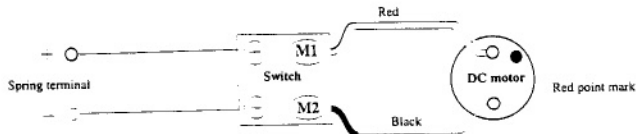

**WIRING DIAGRAM**

Fig.	Part No.	Qty. Used	Description	Fig.	Part No.	Qty. Used	Description
2	KW00000210	4	TAPPING SCREW 4x18	17	643909-9	1	BATTERY HOLDER
3	KW00000090	1	FAN HOUSING cpl., (Incl. Fig.8)	18	KW00000280	1	NUT M3
4	KW00000220	1	P.H. SCREW M5x8	19	KW00000200	1	HEAT SINK
5	KW00000170	1	FLAT WASHER 5	20	KW00000270	1	SPRING WASHER M3
6	KW00000100	1	FAN	21	KW00000260	1	SCREW M3x8
7	KW00000210	3	TAPPING SCREW 4x18	22	KW00000120	1	HANDLE COVER
8	KW00000090	1	FAN HOUSING cpl., (Incl. Fig. 3)	23	KW00000210	5	TAPPING SCREW 4x18
9	KW00000140	1	MOTOR RUBBER RING A	24	KW00000310	1	SCREW M4x22
10	KW00000240	1	DC MOTOR (Incl. KW00000430 Spindle)	25	KW00000160	1	SPRING WASHER M5
11	KW00000150	1	MOTOR RUBBER RING B	<b>ACCESSORIES</b>			
13	KW00000130	1	MOTOR HOUSING	400	132025-7	1	NOZZLE ASS'Y (Incl. 414145-2 Joint)
16	KW00000230	1	SWITCH	401	122321-1	1	DUST BAG ASS'Y