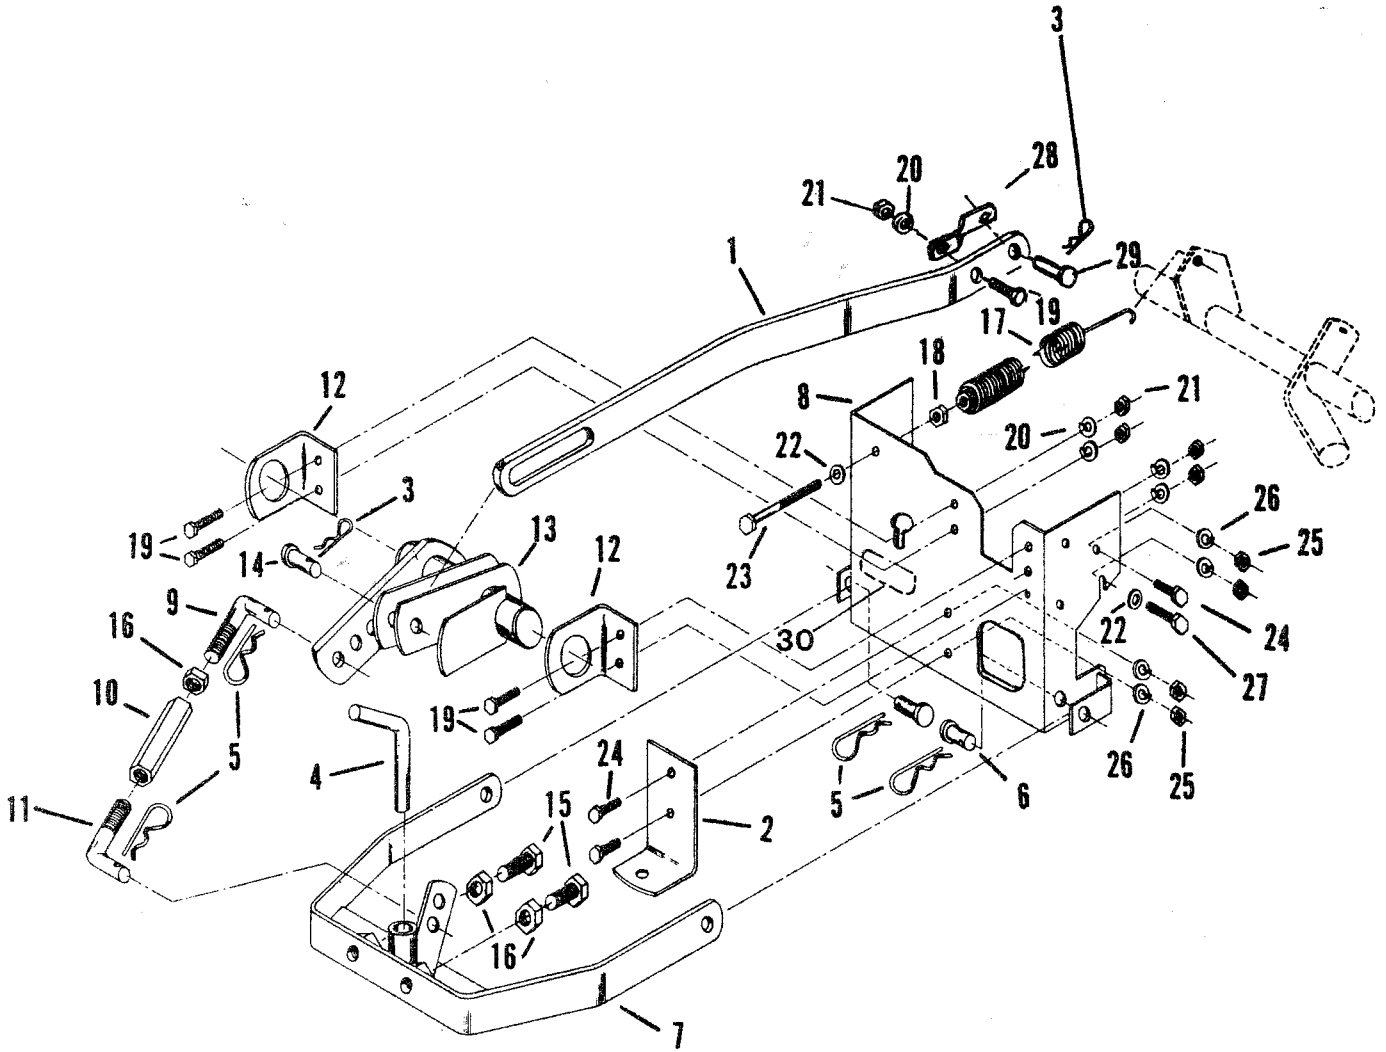

# OWNER'S MANUAL

GT SLEEVE HITCH

MODEL NUMBER TX11

TX110ER

FRIGIDAIRE HOME PRODUCTS  
S. C. HIGHWAY  
OLD CAMERON ROAD  
ORANGEBURG, S.C. 29116 U.S.A.

PARTS LIST

REF. NO.	PART NO.	DESCRIPTION	QTY	REF. NO.	PART NO.	DESCRIPTION	QTY.
1	124317X	Draw Strap	1	16	73221000	Hex Nut 5/8" - 11	3
2	123592	Draw Bar	1	17	123591X	Lift Assist Spring	1
3	4939M	Retaining Spring (Small)	2	18	73350600	Hex Jam Nut 3/8" - 16	1
4	8320J	Hitch Pin	1	19	74760516	Hex Bolt 5/16" - 18 x 1"	3
5	4940M	Retaining Spring (Large)	4	20	10040500	Lock Washer 5/16"	5
6	4101J	Clevis Pin 5/8" x 1-1/2"	2	21	73220500	Hex Nut 5/16" - 18	5
7	110166X	Bail Assembly	1	22	19131316	Washer 3/8"	3
8	H-732-10	Hitch Bracket	1	23	5328J	Spring Assist Adjust Bolt 3/8" x 5-1/2"	1
9	5780J	Lift Link (R.H.) Long	1	24	74760616	Hex Bolt 3/8" x 1"	4
10	8333J	Turnbuckle	1	25	73680600	Hex Nut 3/8" - 16	6
11	5779J	Lift Link (L.H.) Short	1	26	10040600	Lock Washer 3/8"	6
12	5778J	Pivot Bracket	2	27	74760620	Hex Bolt 3/8" x 1-1/4"	2
13	124314X	Lift Arm Assembly	1	28	H-735-10	Draw Strap Clevis	1
14	5781J	Clevis Pin 1/2" x 1-1/4"	1	29	H-709	Clevis Pin 3/8" x 1-1/8"	1
15	74931048	Hex Bolt 5/8"-11 x 3" (Full TH'D)	2	30	H-734	Instructions Label	1