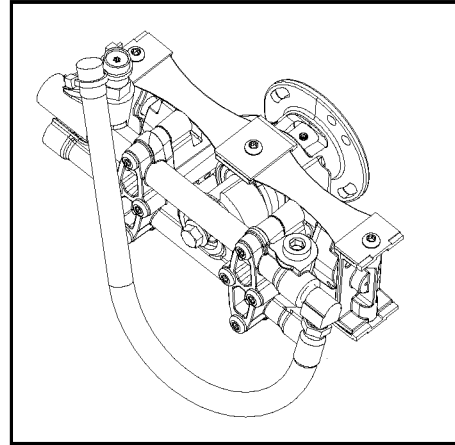

D28703- DeVILBISS PUMP