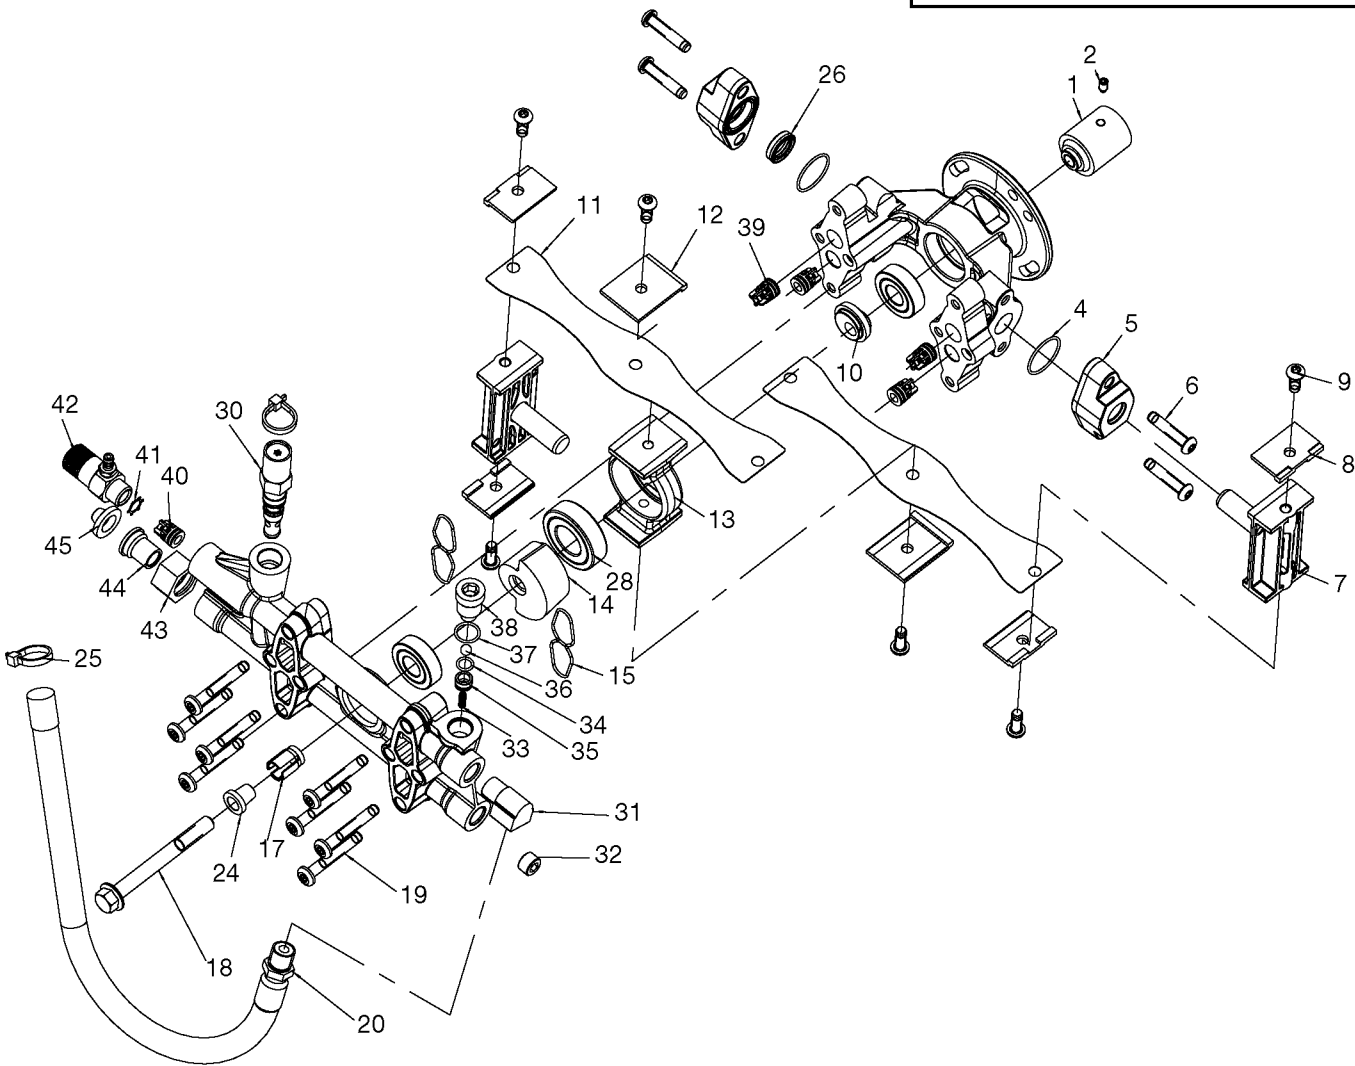

D28703- DeVILBISS PUMP