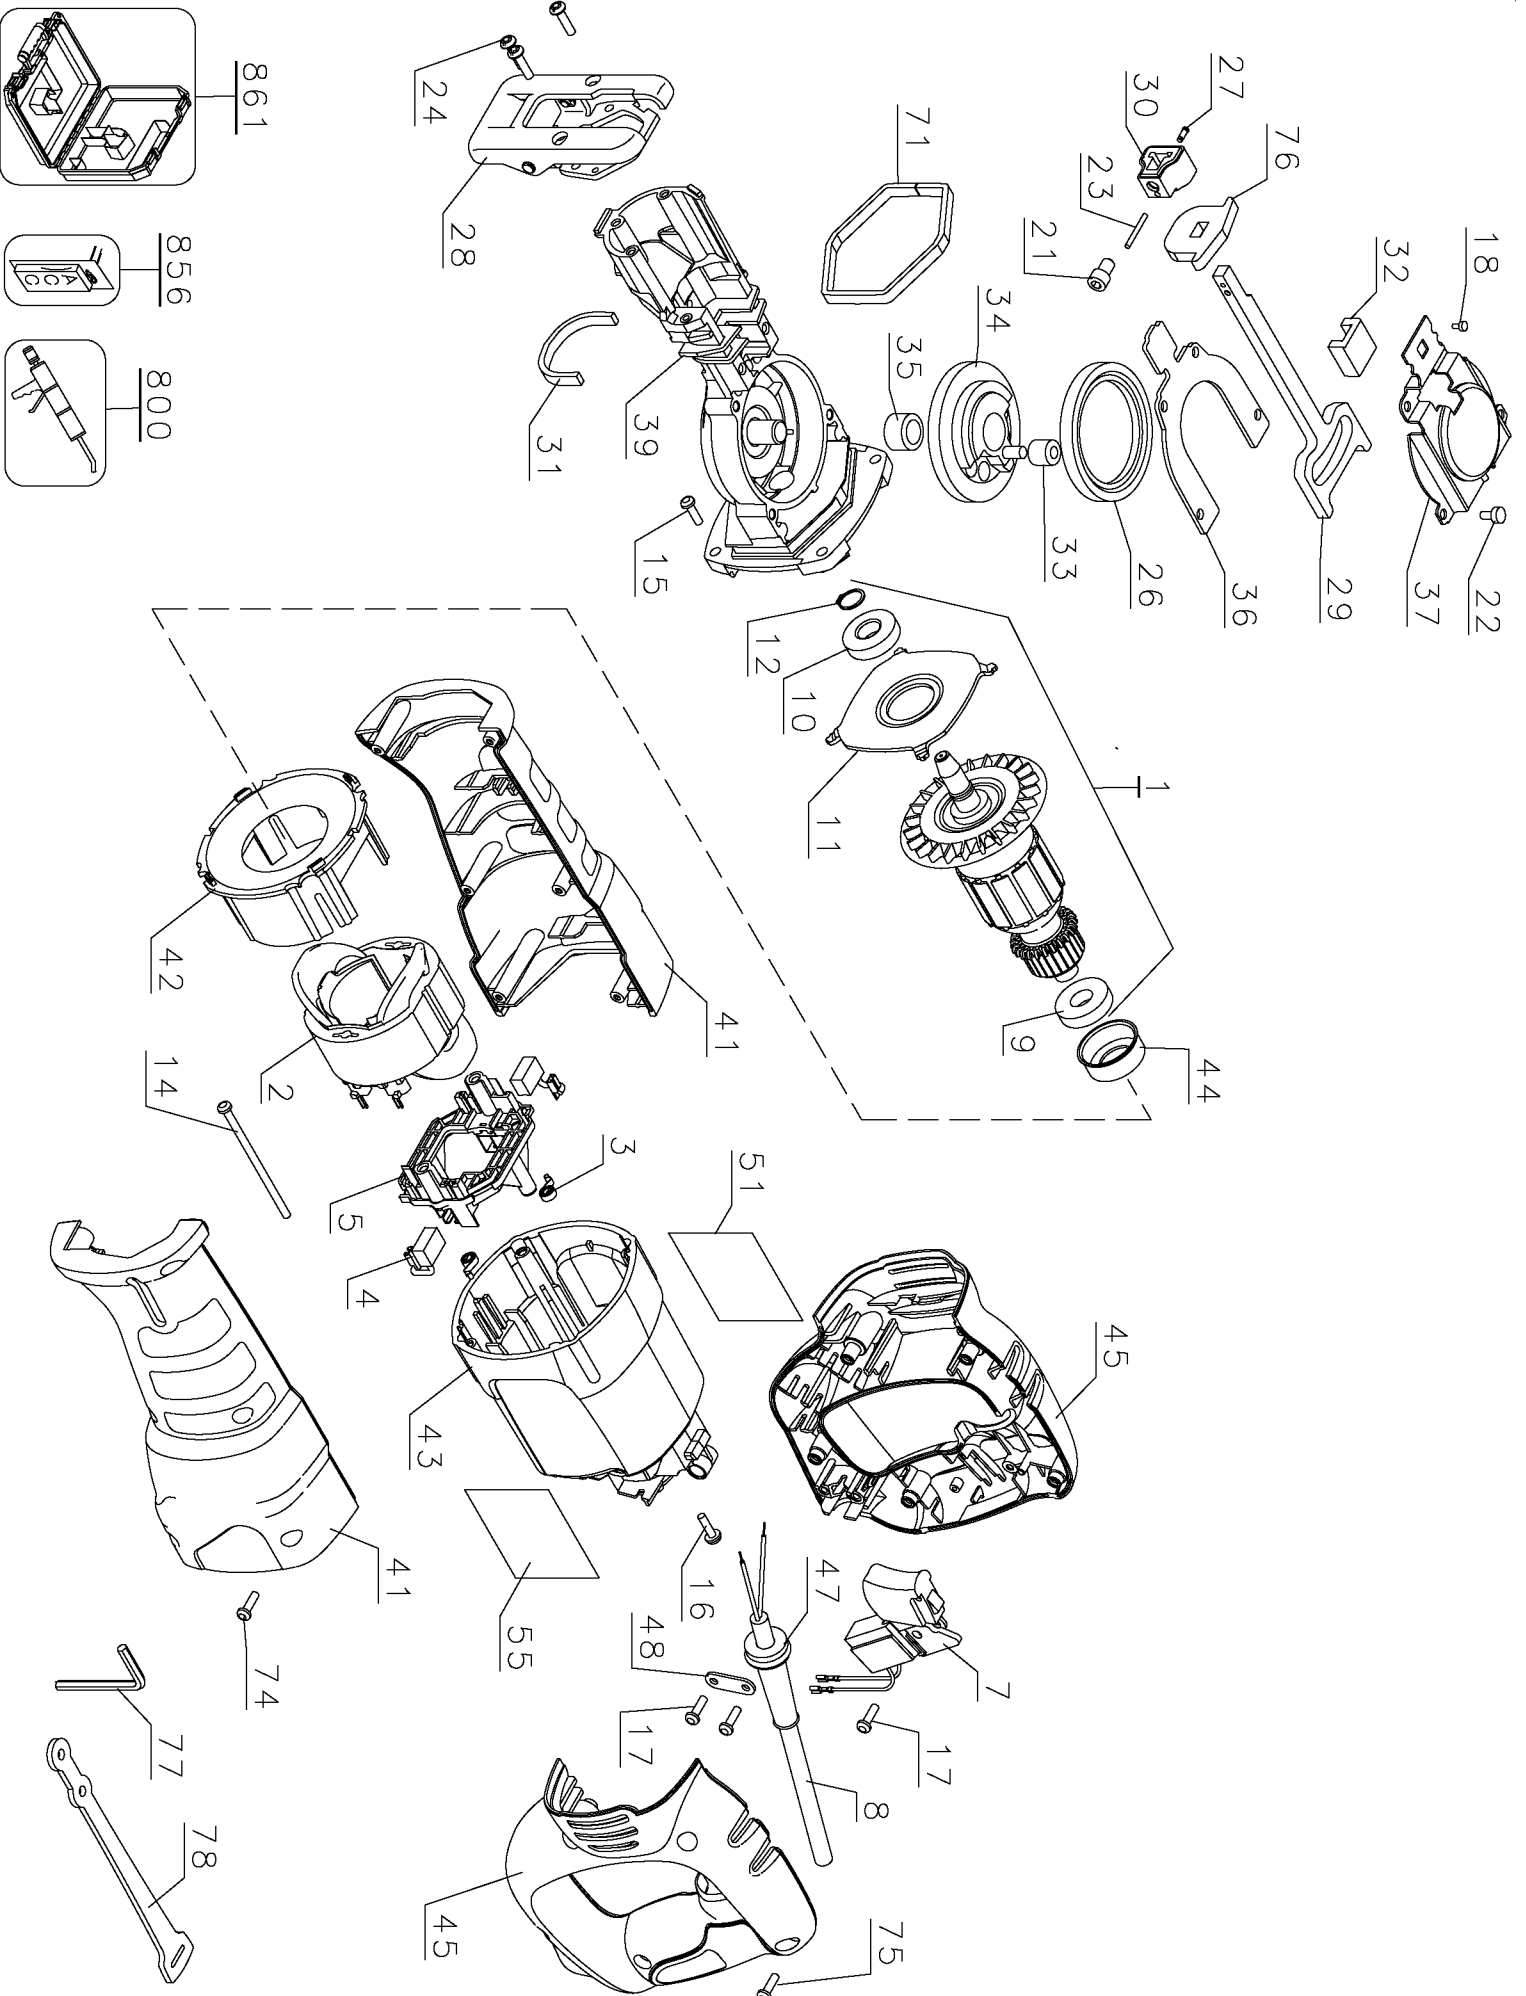

861

856

800

Parts List for TV910K Type 1

Item Number	Part Number	Description	Qty Required
1	383475-00SV	ARMATURE & BRGS	1
2	448719-71SV	FIELD	1
3	383387-00	SPRING,BRUSH	2
4	384719-04	BRUSH	2
5	383597-04	BRUSH RING	1
7	000000-00	No Longer Available	1
8	330073-98	CORD/8 FT/18-2	1
9	330003-09	BEARING,BALL	1
10	330003-09	BEARING,BALL	1
11	383476-00	PLATE,BEARING	1
12	696060-00	SNAP RING	1
14	330019-18	SCREW,PLASTITE	2
15	330019-15	SCREW	4
16	330019-13	SCREW,M4X19	2
17	330019-02	SCREW,PLASTITE	3
18	158472-00	SCREW	2
21	099164-06	SCREW	1
22	616037-00	SCREW	4
23	144434-00	PIN,GROOVE	1
24	330045-06	SCREW	3
26	144424-01	THRUST RING	1
27	158466-00	PIN	1
28	606549-00SV	SHOE ASSEMBLY	1
29	000000-00	No Longer Available	1
30	679868-00	CLAMP,BLADE	1
31	609470-00	FELT SEAL	1
32	604644-01	BEARING	1

Parts List for TV910K Type 1

Item Number	Part Number	Description	Qty Required
33	385238-00	NEEDLE BEARING	1
34	606113-00	GEAR KIT	1
35	135531-00	BEARING,NEEDLE	1
36	143462-02	PLATE,YOKE	1
37	609312-00	COVER PLATE	1
39	609475-00	GEAR CASE	1
41	000000-00	No Longer Available	1
42	606522-00	FAN BAFFLE	1
43	000000-00	No Longer Available	1
44	137382-02	SLEEVE	1
45	000000-00	No Longer Available	1
47	148481-00	PROTECTOR,CORD	1
48	380414-00	CLAMP,CORD	1
51	000000-00	No Longer Available	1
55	000000-00	No Longer Available	1
71	609479-00	FELT SEAL	1
74	330019-03	SCREW	6
75	330019-14	SCREW	5
76	609469-00	FELT SEAL	1
77	099056-08	WRENCH	1
78	449817-00	WRENCH HOLDER	1
800	429698-00	GREASE:4 LB CAN	1
856	000000-00	No Longer Available	1
861	000000-00	No Longer Available	1