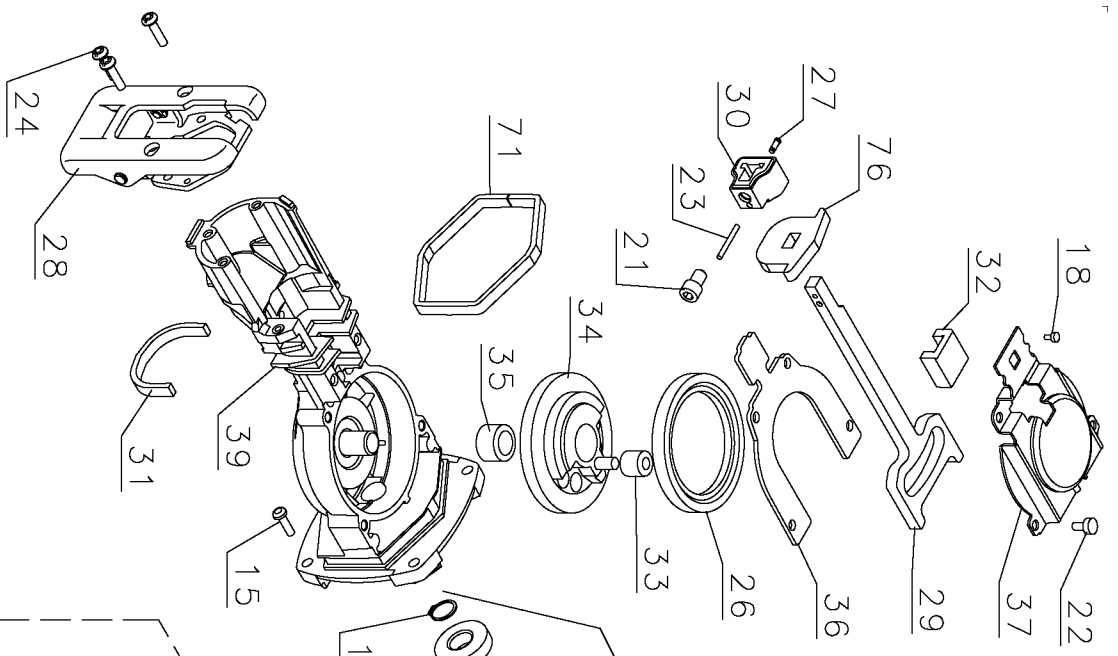

861

856

800

Parts List for TV910K Type 1

Item Number	Part Number	Description	Qty Required
1	383475-00SV	ARMATURE & BRGS	1
2	448719-71SV	FIELD	1
3	383387-00	SPRING,BRUSH	2
4	384719-04	BRUSH	2
5	383597-04	BRUSH RING	1
7	000000-00	No Longer Available	1
8	330073-98	CORD/8 FT/18-2	1
9	330003-09	BEARING,BALL	1
10	330003-09	BEARING,BALL	1
11	383476-00	PLATE,BEARING	1
12	696060-00	SNAP RING	1
14	330019-18	SCREW,PLASTITE	2
15	330019-15	SCREW	4
16	330019-13	SCREW,M4X19	2
17	330019-02	SCREW,PLASTITE	3
18	158472-00	SCREW	2
21	099164-06	SCREW	1
22	616037-00	SCREW	4
23	144434-00	PIN,GROOVE	1
24	330045-06	SCREW	3
26	144424-01	THRUST RING	1
27	158466-00	PIN	1
28	606549-00SV	SHOE ASSEMBLY	1
29	000000-00	No Longer Available	1
30	679868-00	CLAMP,BLADE	1
31	609470-00	FELT SEAL	1
32	604644-01	BEARING	1

Parts List for TV910K Type 1

Item Number	Part Number	Description	Qty Required
33	385238-00	NEEDLE BEARING	1
34	606113-00	GEAR KIT	1
35	135531-00	BEARING,NEEDLE	1
36	143462-02	PLATE,YOKE	1
37	609312-00	COVER PLATE	1
39	609475-00	GEAR CASE	1
41	000000-00	No Longer Available	1
42	606522-00	FAN BAFFLE	1
43	000000-00	No Longer Available	1
44	137382-02	SLEEVE	1
45	000000-00	No Longer Available	1
47	148481-00	PROTECTOR,CORD	1
48	380414-00	CLAMP,CORD	1
51	000000-00	No Longer Available	1
55	000000-00	No Longer Available	1
71	609479-00	FELT SEAL	1
74	330019-03	SCREW	6
75	330019-14	SCREW	5
76	609469-00	FELT SEAL	1
77	099056-08	WRENCH	1
78	449817-00	WRENCH HOLDER	1
800	429698-00	GREASE:4 LB CAN	1
856	000000-00	No Longer Available	1
861	000000-00	No Longer Available	1