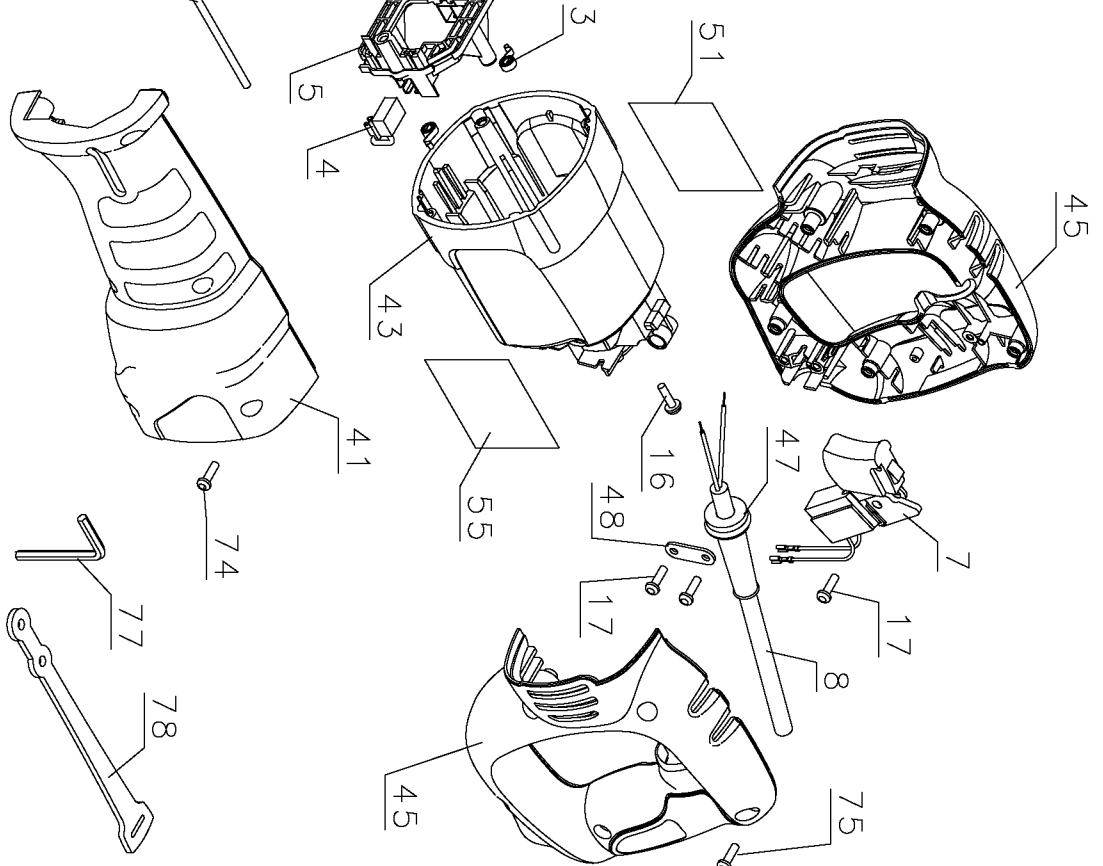

861

856

800

Parts List for TV910K Type 1

Item Number	Part Number	Description	Qty Required
1	383475-00SV	ARMATURE & BRGS	1
2	448719-71SV	FIELD	1
3	383387-00	SPRING,BRUSH	2
4	384719-04	BRUSH	2
5	383597-04	BRUSH RING	1
7	000000-00	No Longer Available	1
8	330073-98	CORD/8 FT/18-2	1
9	330003-09	BEARING,BALL	1
10	330003-09	BEARING,BALL	1
11	383476-00	PLATE,BEARING	1
12	696060-00	SNAP RING	1
14	330019-18	SCREW,PLASTITE	2
15	330019-15	SCREW	4
16	330019-13	SCREW,M4X19	2
17	330019-02	SCREW,PLASTITE	3
18	158472-00	SCREW	2
21	099164-06	SCREW	1
22	616037-00	SCREW	4
23	144434-00	PIN,GROOVE	1
24	330045-06	SCREW	3
26	144424-01	THRUST RING	1
27	158466-00	PIN	1
28	606549-00SV	SHOE ASSEMBLY	1
29	000000-00	No Longer Available	1
30	679868-00	CLAMP,BLADE	1
31	609470-00	FELT SEAL	1
32	604644-01	BEARING	1

Parts List for TV910K Type 1

Item Number	Part Number	Description	Qty Required
33	385238-00	NEEDLE BEARING	1
34	606113-00	GEAR KIT	1
35	135531-00	BEARING,NEEDLE	1
36	143462-02	PLATE,YOKE	1
37	609312-00	COVER PLATE	1
39	609475-00	GEAR CASE	1
41	000000-00	No Longer Available	1
42	606522-00	FAN BAFFLE	1
43	000000-00	No Longer Available	1
44	137382-02	SLEEVE	1
45	000000-00	No Longer Available	1
47	148481-00	PROTECTOR,CORD	1
48	380414-00	CLAMP,CORD	1
51	000000-00	No Longer Available	1
55	000000-00	No Longer Available	1
71	609479-00	FELT SEAL	1
74	330019-03	SCREW	6
75	330019-14	SCREW	5
76	609469-00	FELT SEAL	1
77	099056-08	WRENCH	1
78	449817-00	WRENCH HOLDER	1
800	429698-00	GREASE:4 LB CAN	1
856	000000-00	No Longer Available	1
861	000000-00	No Longer Available	1