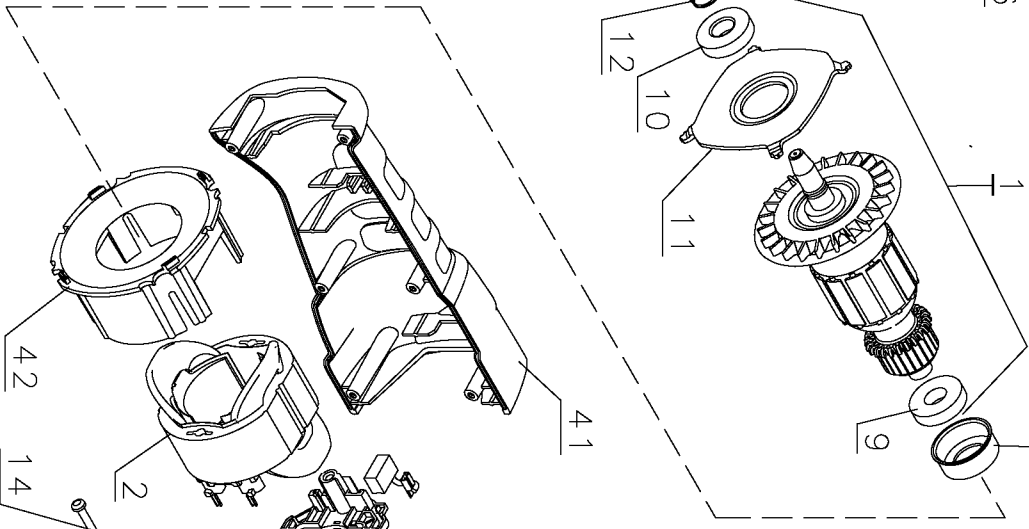

861

856

800

Parts List for TV910K Type 1

Item Number	Part Number	Description	Qty Required
1	383475-00SV	ARMATURE & BRGS	1
2	448719-71SV	FIELD	1
3	383387-00	SPRING,BRUSH	2
4	384719-04	BRUSH	2
5	383597-04	BRUSH RING	1
7	000000-00	No Longer Available	1
8	330073-98	CORD/8 FT/18-2	1
9	330003-09	BEARING,BALL	1
10	330003-09	BEARING,BALL	1
11	383476-00	PLATE,BEARING	1
12	696060-00	SNAP RING	1
14	330019-18	SCREW,PLASTITE	2
15	330019-15	SCREW	4
16	330019-13	SCREW,M4X19	2
17	330019-02	SCREW,PLASTITE	3
18	158472-00	SCREW	2
21	099164-06	SCREW	1
22	616037-00	SCREW	4
23	144434-00	PIN,GROOVE	1
24	330045-06	SCREW	3
26	144424-01	THRUST RING	1
27	158466-00	PIN	1
28	606549-00SV	SHOE ASSEMBLY	1
29	000000-00	No Longer Available	1
30	679868-00	CLAMP,BLADE	1
31	609470-00	FELT SEAL	1
32	604644-01	BEARING	1

Parts List for TV910K Type 1

Item Number	Part Number	Description	Qty Required
33	385238-00	NEEDLE BEARING	1
34	606113-00	GEAR KIT	1
35	135531-00	BEARING,NEEDLE	1
36	143462-02	PLATE,YOKE	1
37	609312-00	COVER PLATE	1
39	609475-00	GEAR CASE	1
41	000000-00	No Longer Available	1
42	606522-00	FAN BAFFLE	1
43	000000-00	No Longer Available	1
44	137382-02	SLEEVE	1
45	000000-00	No Longer Available	1
47	148481-00	PROTECTOR,CORD	1
48	380414-00	CLAMP,CORD	1
51	000000-00	No Longer Available	1
55	000000-00	No Longer Available	1
71	609479-00	FELT SEAL	1
74	330019-03	SCREW	6
75	330019-14	SCREW	5
76	609469-00	FELT SEAL	1
77	099056-08	WRENCH	1
78	449817-00	WRENCH HOLDER	1
800	429698-00	GREASE:4 LB CAN	1
856	000000-00	No Longer Available	1
861	000000-00	No Longer Available	1