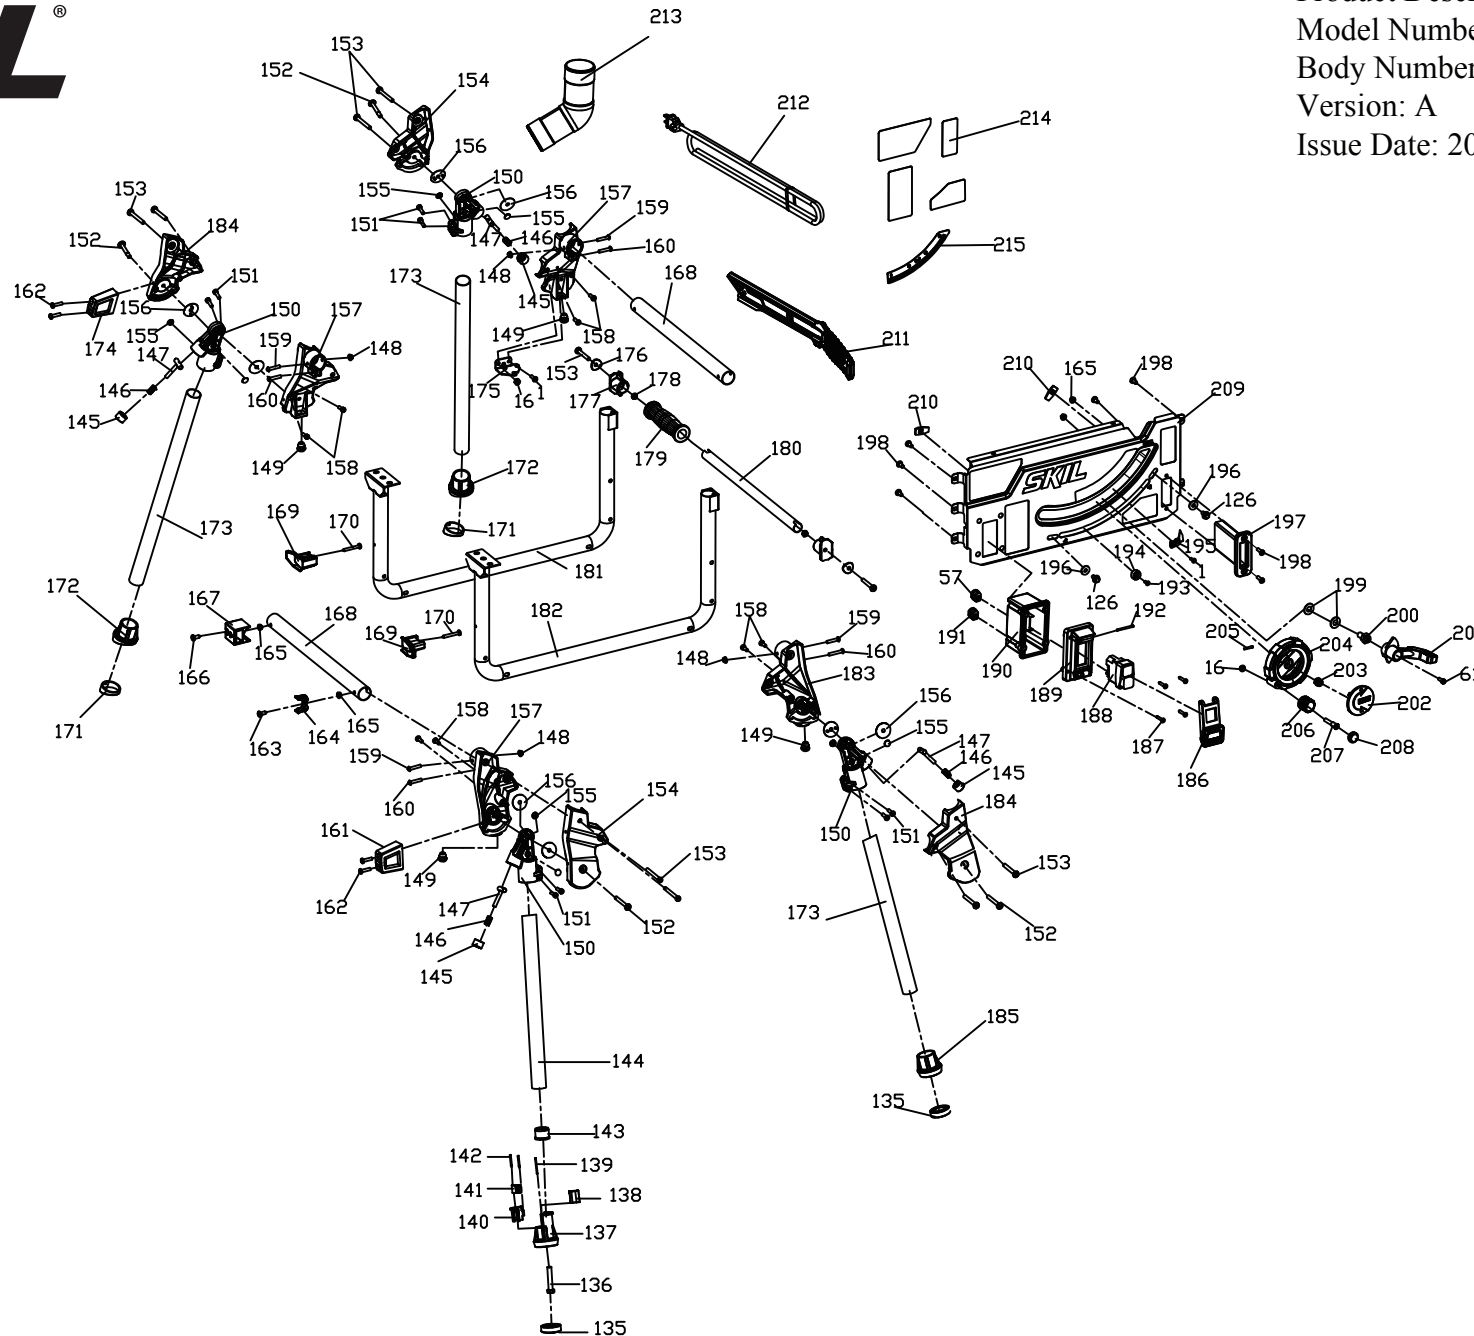

Product Description: Table Saw
Model Number: TS6307-00
Body Number: 0200008031
Version: A
Issue Date: 2020/06/12

Product Description: Table Saw
Model Number: TS6307-00
Body Number: 0200008031
Version: A
Issue Date: 2020/08/12