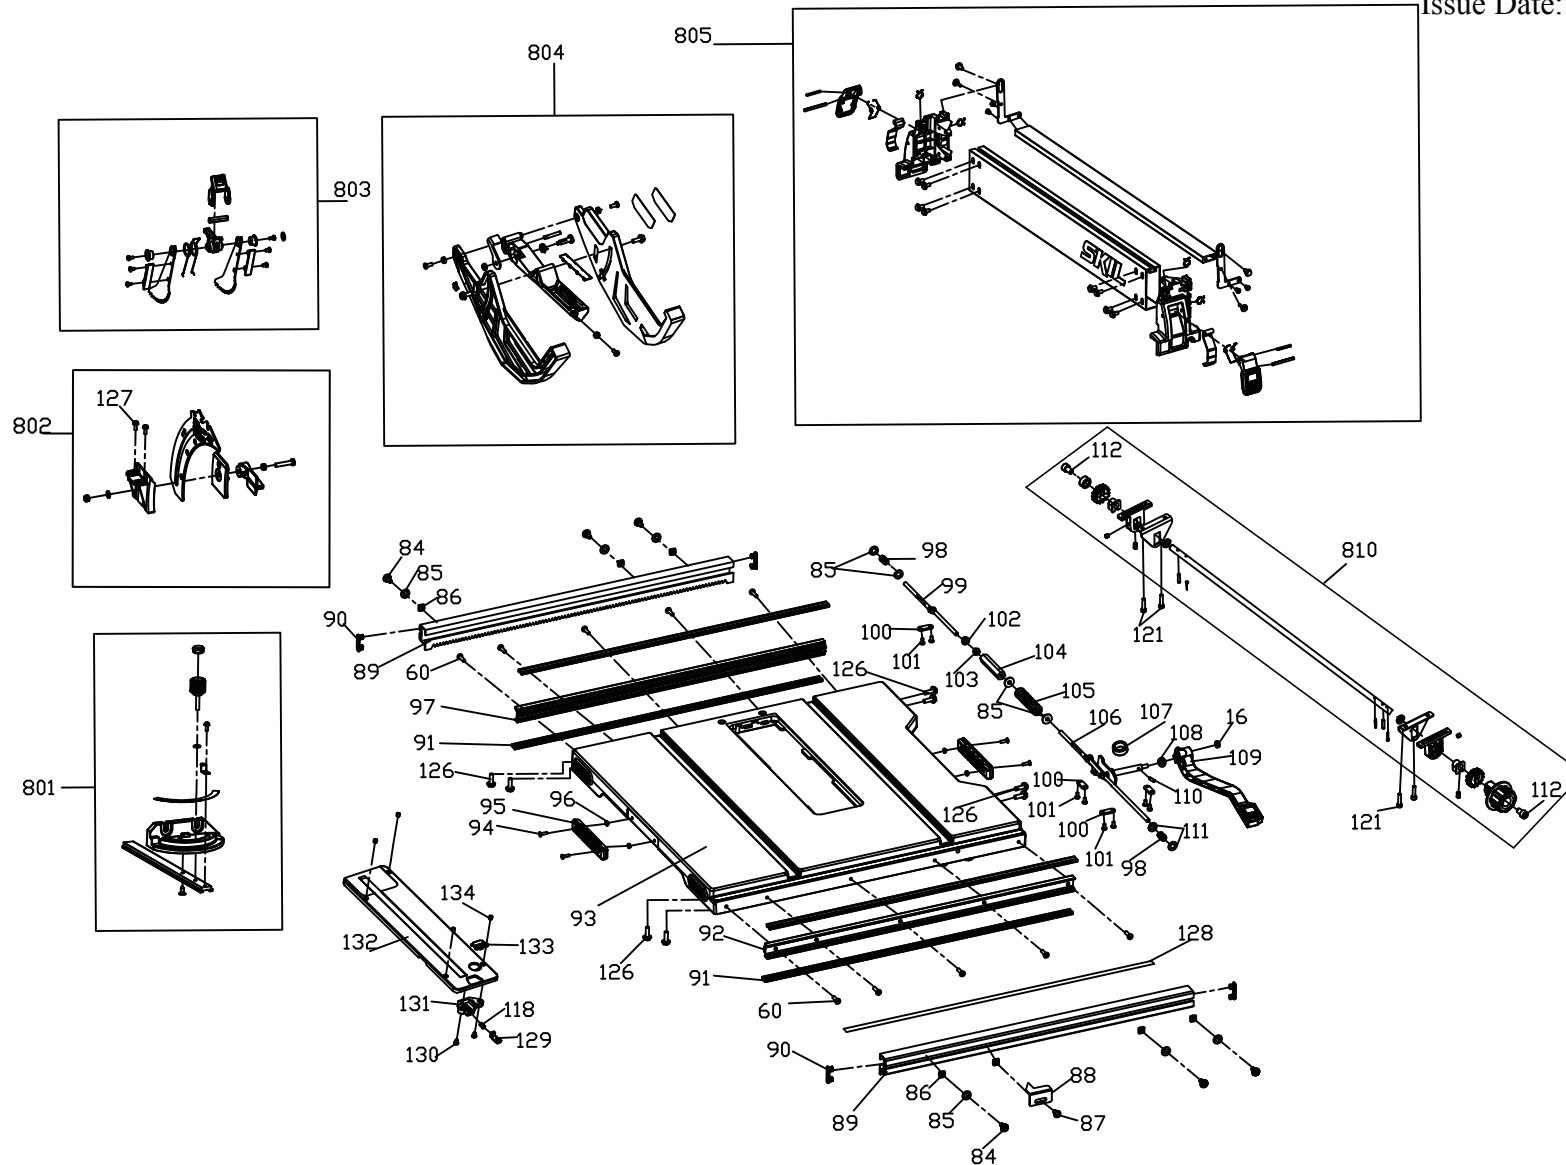

Product Description: Table Saw
Model Number: TS6307-00
Body Number: 0200008031
Version: A
Issue Date: 2020/06/12

Product Description: Table Saw
Model Number: TS6307-00
Body Number: 0200008031
Version: A
Issue Date: 2020/08/12