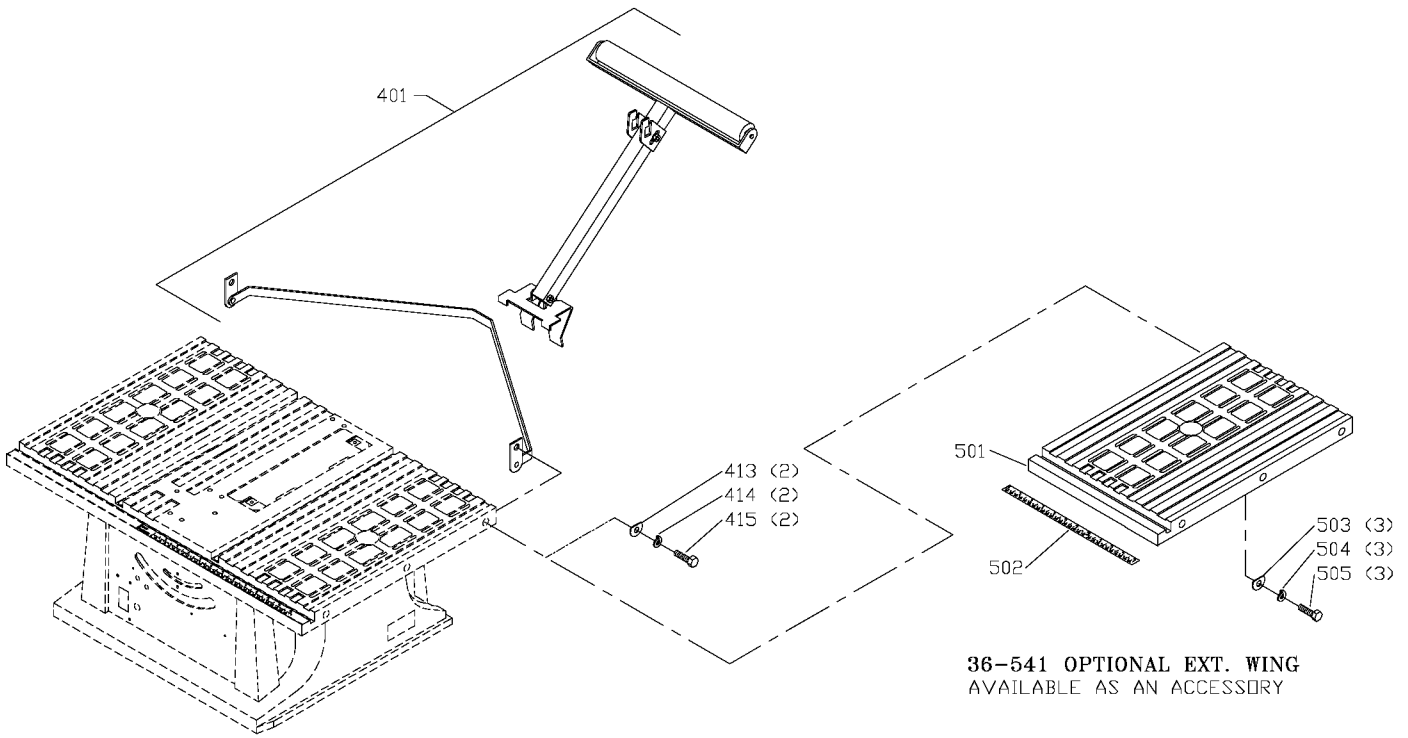

36-547 OPTIONAL OUTFEED ROLLER

(MODEL TS200 REQUIRES THE USE OF 36-519 STAND ASSY)

STAND FOR MODEL TS200LS

Parts List for TS200 Type 1

Item Number	Part Number	Description	Qty Required
1	490591-00	FENCE ASSEMBLY	1
1	490591-00	FENCE ASSEMBLY	1
2	1246013	CAP SCREW	2
3	1313361	STAR WASHER	2
4	488855-00	SCREW	1
5	90511873	POINTER	1
6	1246118	ROLL PIN	1
7	489076-00	HANDLE	1
8	491964-00	NUT	1
9	488997-00	ECCENTRIC CAM	1
10	488998-00	ADJUSTING SCREW	1
11	489000-00	PIN	1
12	489001-00	PIN	1
13	490591-00	FENCE ASSEMBLY	1
14	489003-00	SPRING	1
15	1243501	SCREW	2
16	489005-00	SPRING PLATE	1
17	489006-00	PLATE	1
18	489007-00	SPRING	1
19	489008-00	REAR CLAMP	1
20	489009-00	SLIDE	1
21	489010-00	LOCK ROD	1
51	489081-00	RUBBER BUMPER	4
54	900060	TABLE INSERT	1
55	1340406	SCREW	2
56	489080-00	NUT	2
57	489082-00	FLAT HEAD SCREW	6

Parts List for TS200 Type 1

Item Number	Part Number	Description	Qty Required
60	489083-00	TABLE	1
61	901020100535	MACHINE SCREW	1
62	901020100513	MACHINE SCREW	1
63	491722-00	WARNING LABEL	1
64	000000-00	No Longer Available	1
65	488837-00	WARNING LABEL	1
69	90517470	MITER GAUGE	1
87	1243501	SCREW	1
88	492056-00	WASHER	1
89	1346724	SPRING CLIP	1
90	1346725	BLOCK	1
91	1243569	NUT	1
92	1246140	FL WASHER	6
93	1346716	SCREW	6
94	492056-00	WASHER	4
95	1340406	SCREW	4
96	1343223	FT HD SCREW	5
97	489097-00	SLEEVE	1
98	1330398	SCREW	2
99	905657	NAMEPLATE	1
100	1343526	SCREW	3
101	904070105555S	FIBRE WSHR	1
102	5140010-69	WASHER	1
103	1346717	LEVER ASSY	1
104	489101-00	THREADED ROD	1
105	489322-00	HANDWHEEL	1
106	1342035	SCREW	1