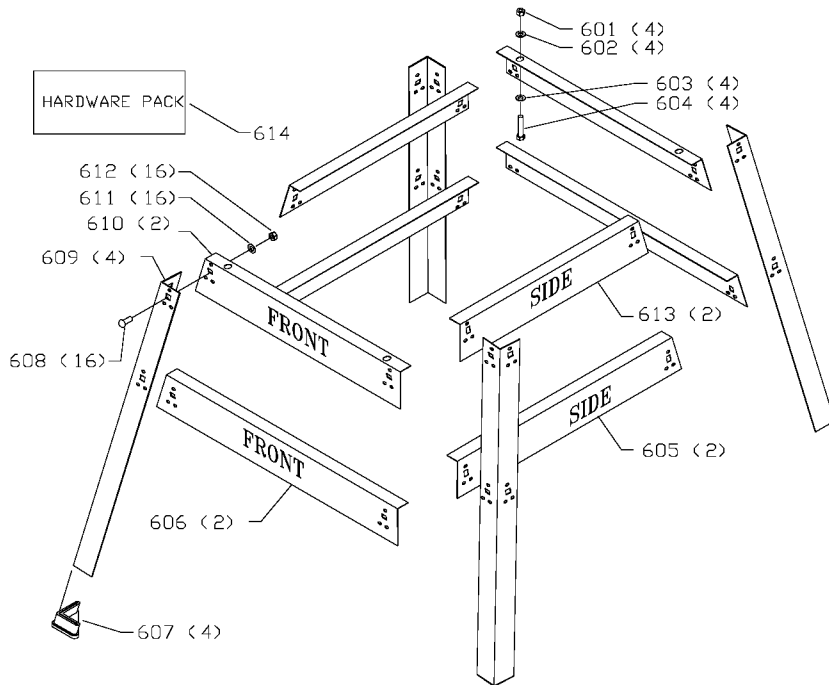

36-547 OPTIONAL OUTFEED ROLLER

(MODEL TS200 REQUIRES THE USE OF 36-519 STAND ASSY)

STAND FOR MODEL TS200LS

Parts List for TS200 Type 1

Item Number	Part Number	Description	Qty Required
1	490591-00	FENCE ASSEMBLY	1
1	490591-00	FENCE ASSEMBLY	1
2	1246013	CAP SCREW	2
3	1313361	STAR WASHER	2
4	488855-00	SCREW	1
5	90511873	POINTER	1
6	1246118	ROLL PIN	1
7	489076-00	HANDLE	1
8	491964-00	NUT	1
9	488997-00	ECCENTRIC CAM	1
10	488998-00	ADJUSTING SCREW	1
11	489000-00	PIN	1
12	489001-00	PIN	1
13	490591-00	FENCE ASSEMBLY	1
14	489003-00	SPRING	1
15	1243501	SCREW	2
16	489005-00	SPRING PLATE	1
17	489006-00	PLATE	1
18	489007-00	SPRING	1
19	489008-00	REAR CLAMP	1
20	489009-00	SLIDE	1
21	489010-00	LOCK ROD	1
51	489081-00	RUBBER BUMPER	4
54	900060	TABLE INSERT	1
55	1340406	SCREW	2
56	489080-00	NUT	2
57	489082-00	FLAT HEAD SCREW	6

Parts List for TS200 Type 1

Item Number	Part Number	Description	Qty Required
60	489083-00	TABLE	1
61	901020100535	MACHINE SCREW	1
62	901020100513	MACHINE SCREW	1
63	491722-00	WARNING LABEL	1
64	000000-00	No Longer Available	1
65	488837-00	WARNING LABEL	1
69	90517470	MITER GAUGE	1
87	1243501	SCREW	1
88	492056-00	WASHER	1
89	1346724	SPRING CLIP	1
90	1346725	BLOCK	1
91	1243569	NUT	1
92	1246140	FL WASHER	6
93	1346716	SCREW	6
94	492056-00	WASHER	4
95	1340406	SCREW	4
96	1343223	FT HD SCREW	5
97	489097-00	SLEEVE	1
98	1330398	SCREW	2
99	905657	NAMEPLATE	1
100	1343526	SCREW	3
101	904070105555S	FIBRE WSHR	1
102	5140010-69	WASHER	1
103	1346717	LEVER ASSY	1
104	489101-00	THREADED ROD	1
105	489322-00	HANDWHEEL	1
106	1342035	SCREW	1