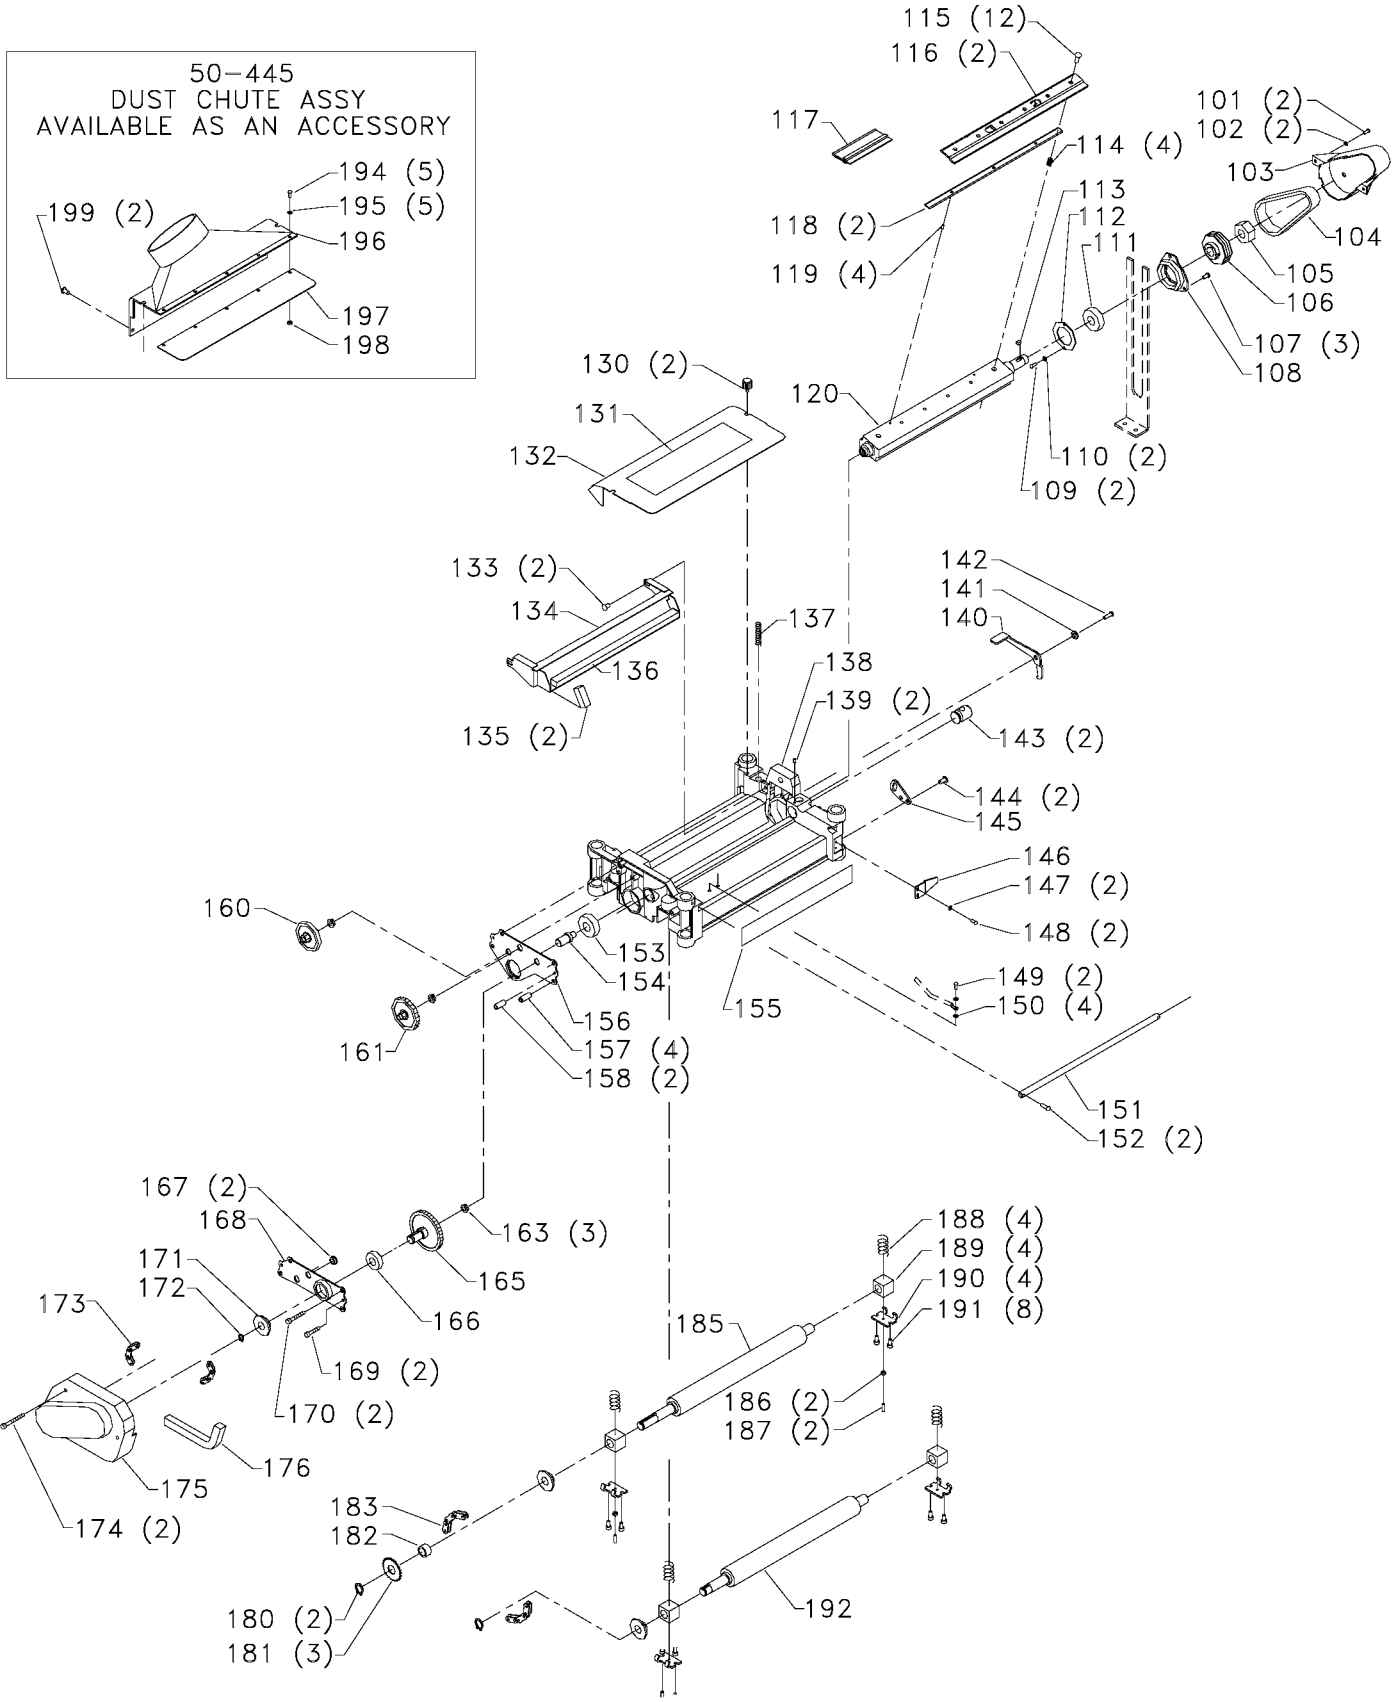

50-445
DUST CHUTE ASSY
AVAILABLE AS AN ACCESSORY