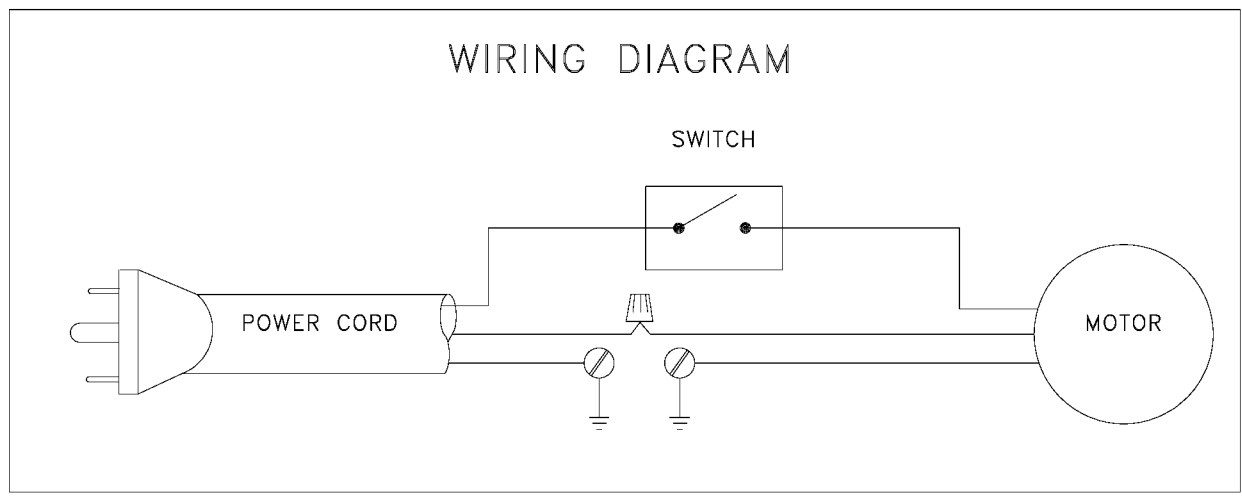

50-445
 DUST CHUTE ASSY
 AVAILABLE AS AN ACCESSORY

Parts List for TP400LS Type 1

Item Number	Part Number	Description	Qty Required
1	903297	HANDLE ASSY	1
2	1344993	SPACER	1
3	000000-00	No Longer Available	1
4	1246135	SCREW	4
5	000000-00	No Longer Available	1
6	000000-00	No Longer Available	4
7	1342184	SLEEVE	1
8	1342187	HANDLE	1
9	903301	COLUMN SUPPORT	1
10	903302	BALL	1
10	1342166	STUD	1
11	5140063-29	HANDLE KIT	1
12	1342220	SPECIAL SCREW	1
13	1342206	LOCK ROD ASSY	1
13	1342222	HEAD LOCKING PLATE	1
14	903362	LABEL	1
15	1342194	SIDE COVER	1
16	903304	SCALE	1
17	1243501	SCREW	2
18	1343545	WASHER	2
19	1342196	SPRING	1
20	1342169	GUARD	1
21	1349866	RIVET	1
22	1342170	GUIDE PLATE	2
23	1313227	SCREW	6
24	1342160	HEAD LOCK SHOE	2
25	1342162	SPACER	1

Parts List for TP400LS Type 1

Item Number	Part Number	Description	Qty Required
26	1342164	TUBE	1
26	000000-00	No Longer Available	1
26	000000-00	No Longer Available	1
27	1342163	HEAD LOCK NUT	1
28	1342217	TOOL HOLDER	1
29	1246177	SCREW	4
30	1342132	CORD WRAP	2
35	1342209	WEAR PLATE	1
36	000000-00	No Longer Available	1
37	000000-00	No Longer Available	1
38	1342146	COLUMN	4
39	1349864	WRENCH	1
40	1243501	SCREW	4
41	1342199	RIGHT GUIDE RAIL	1
42	1246015	CAP SCREW	4
43	1243456	NUT	4
44	903306	BASE	1
45	1246035	CAP SCREW	4
46	1246177	SCREW	8
47	903307	INFEED/OUTFEED TABLE	2
48	1246067	MACH SCREW	4
49	1342133	TABLE BUSHING	4
50	1342198	SPRING WASHER	4
51	903405	TABLE SUPPORT	4
53	1341072	BEARING	2
54	1342197	BEARING RETAINER	2
55	000000-00	No Longer Available	2