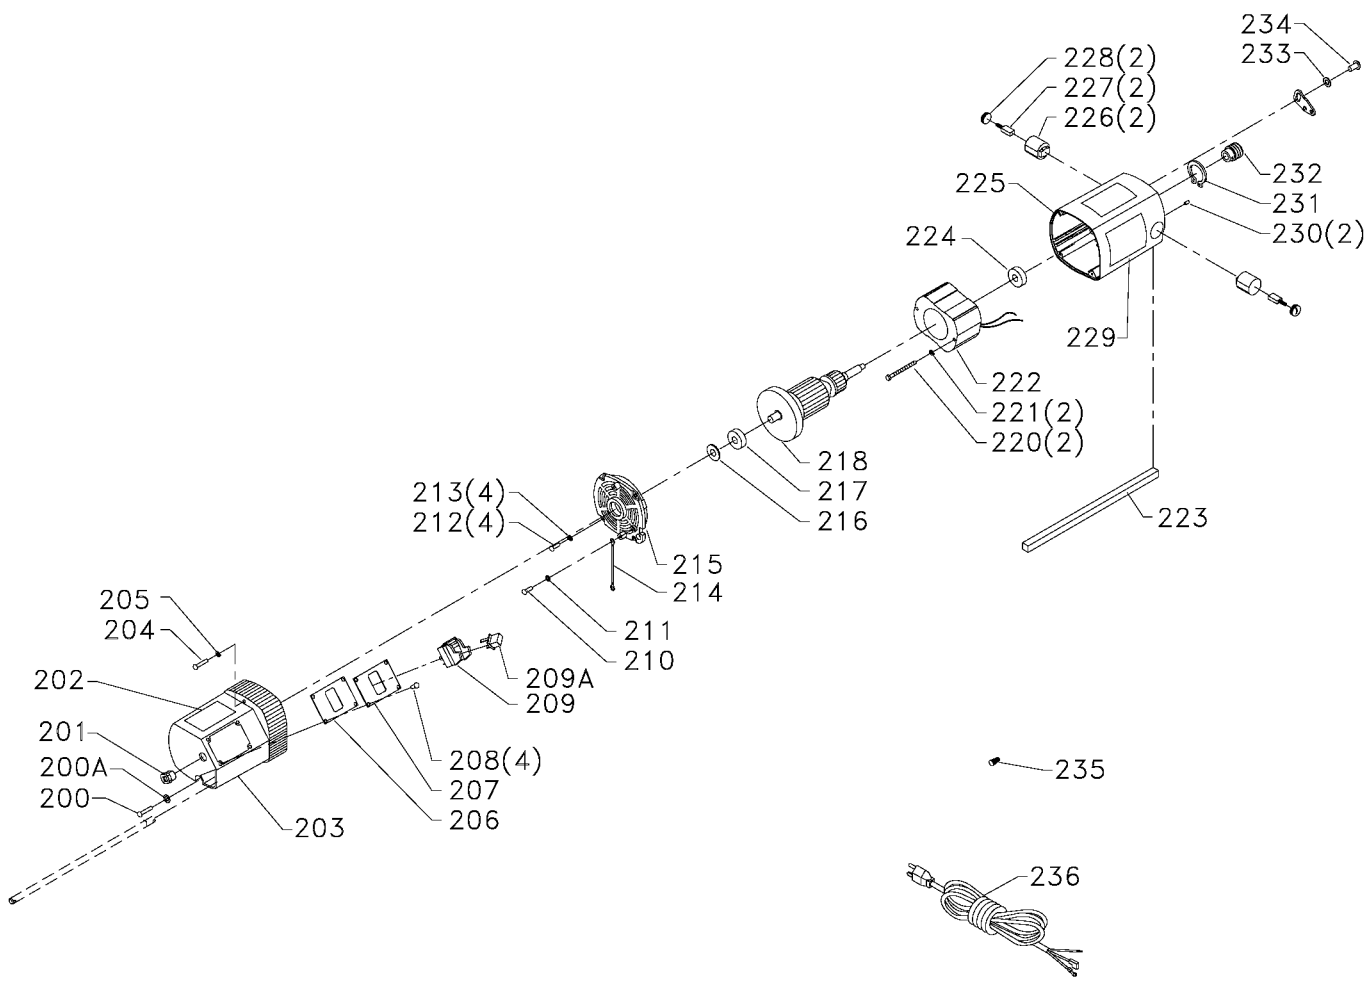

Parts List for TP400LS Type 1

Item Number	Part Number	Description	Qty Required
1	903297	HANDLE ASSY	1
2	1344993	SPACER	1
3	000000-00	No Longer Available	1
4	1246135	SCREW	4
5	000000-00	No Longer Available	1
6	000000-00	No Longer Available	4
7	1342184	SLEEVE	1
8	1342187	HANDLE	1
9	903301	COLUMN SUPPORT	1
10	903302	BALL	1
10	1342166	STUD	1
11	5140063-29	HANDLE KIT	1
12	1342220	SPECIAL SCREW	1
13	1342206	LOCK ROD ASSY	1
13	1342222	HEAD LOCKING PLATE	1
14	903362	LABEL	1
15	1342194	SIDE COVER	1
16	903304	SCALE	1
17	1243501	SCREW	2
18	1343545	WASHER	2
19	1342196	SPRING	1
20	1342169	GUARD	1
21	1349866	RIVET	1
22	1342170	GUIDE PLATE	2
23	1313227	SCREW	6
24	1342160	HEAD LOCK SHOE	2
25	1342162	SPACER	1