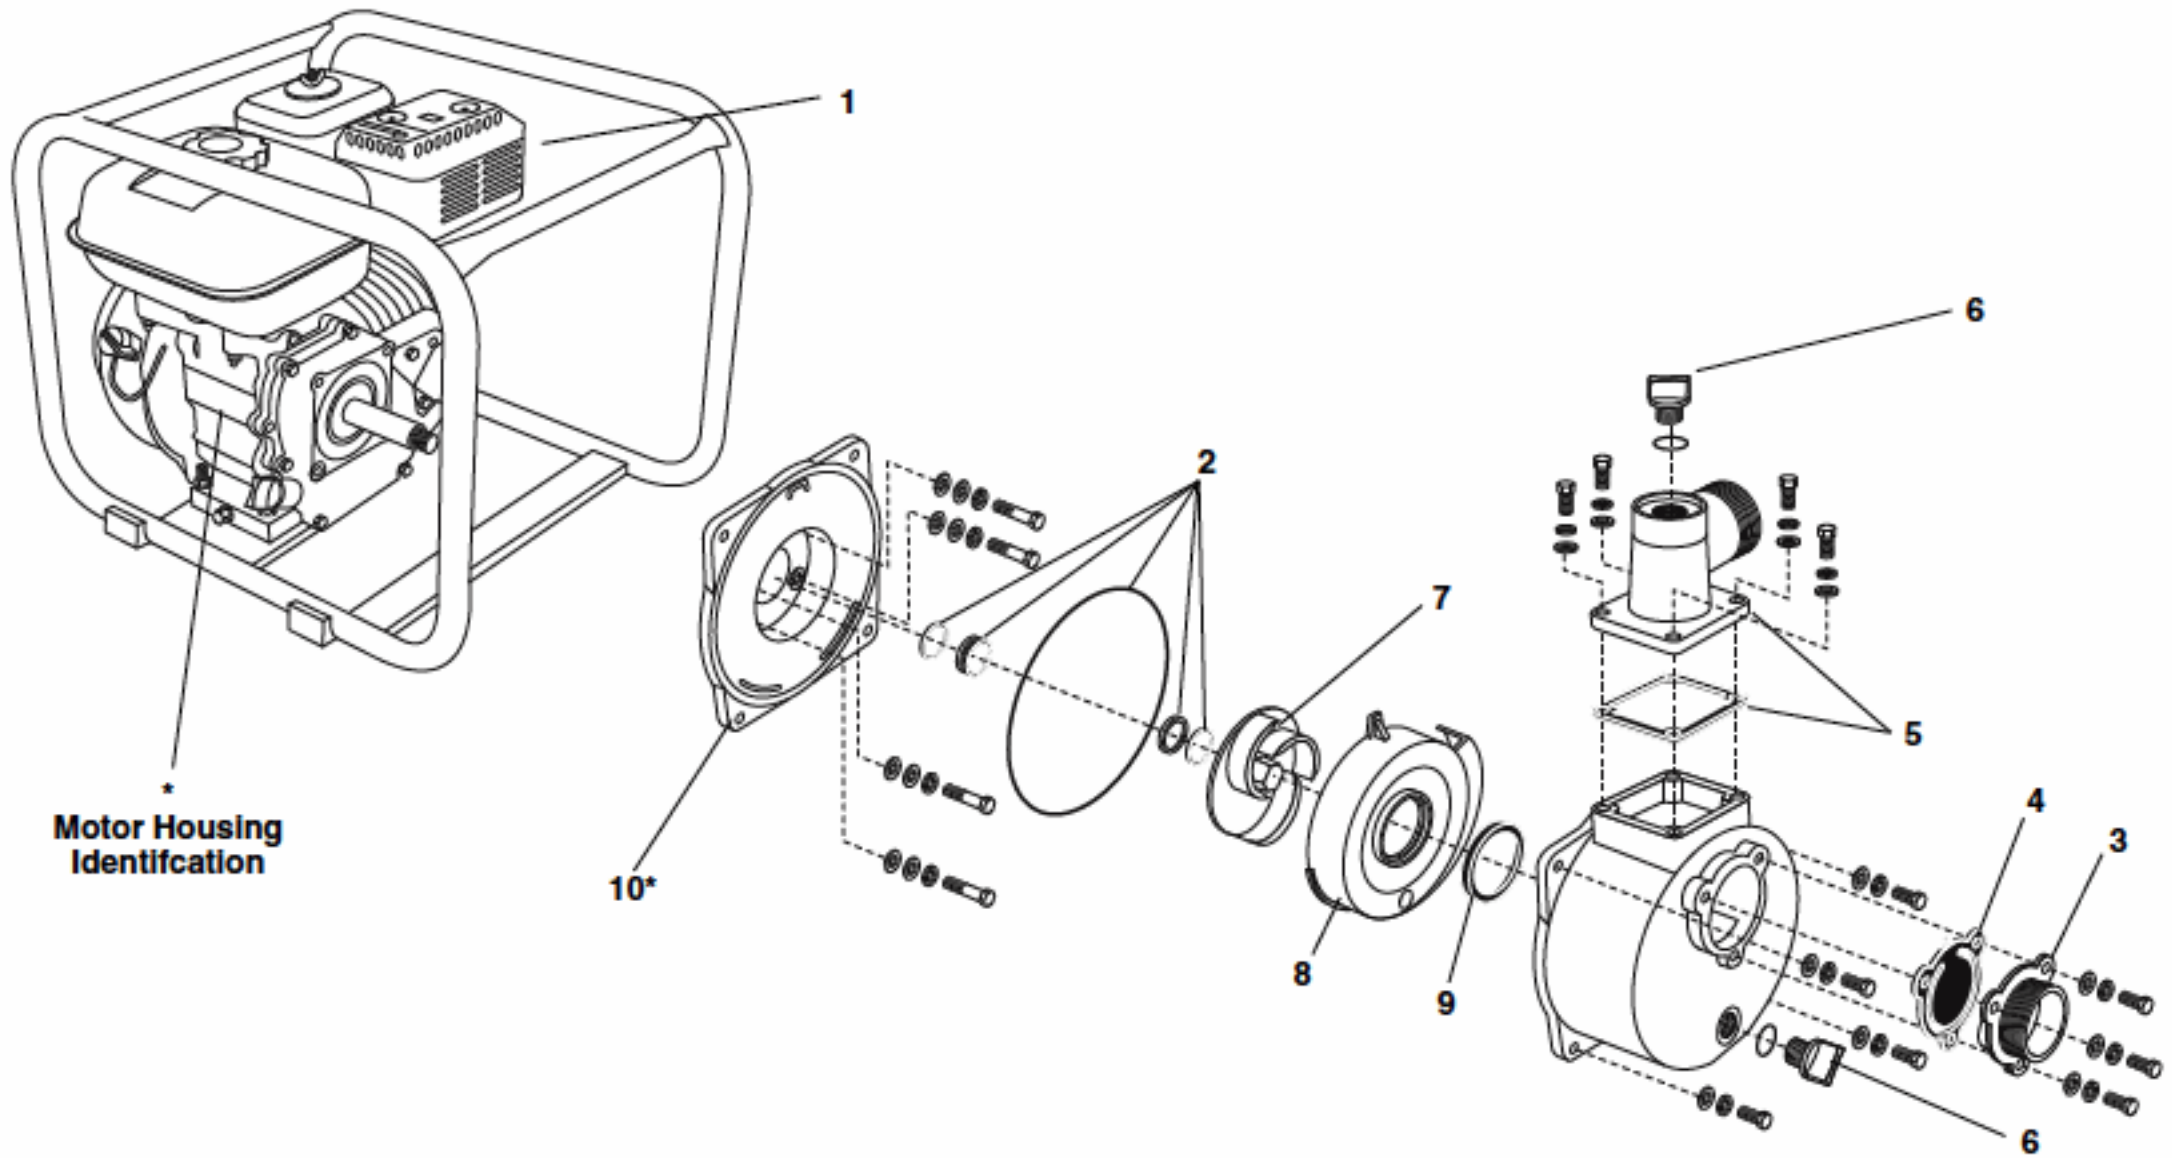

TP-5500 Utility Pump

Motor Housing Identification

Key No.	Part Number	Details
1	88497	ENGINE, TP5500
2	88507	KIT, SHAFT SEAL TP5500
3	88517	FLANGE, SUCTION TP5500
4	88527	VALVE, FLAPPER CHECK TP-5
5	88537	KIT, DISCHARGE FLANGE TP5
6	88542	PLUG, DRAIN FILL
7	88552	IMPELLER, TP5500
8	16748	PLATE, WEAR
9	16758	SEAL, VOLUTE
10	16768	PLATE, SEAL - TX2 HOUSING
11	16778	PLATE, SEAL - WKT2 HOUSING