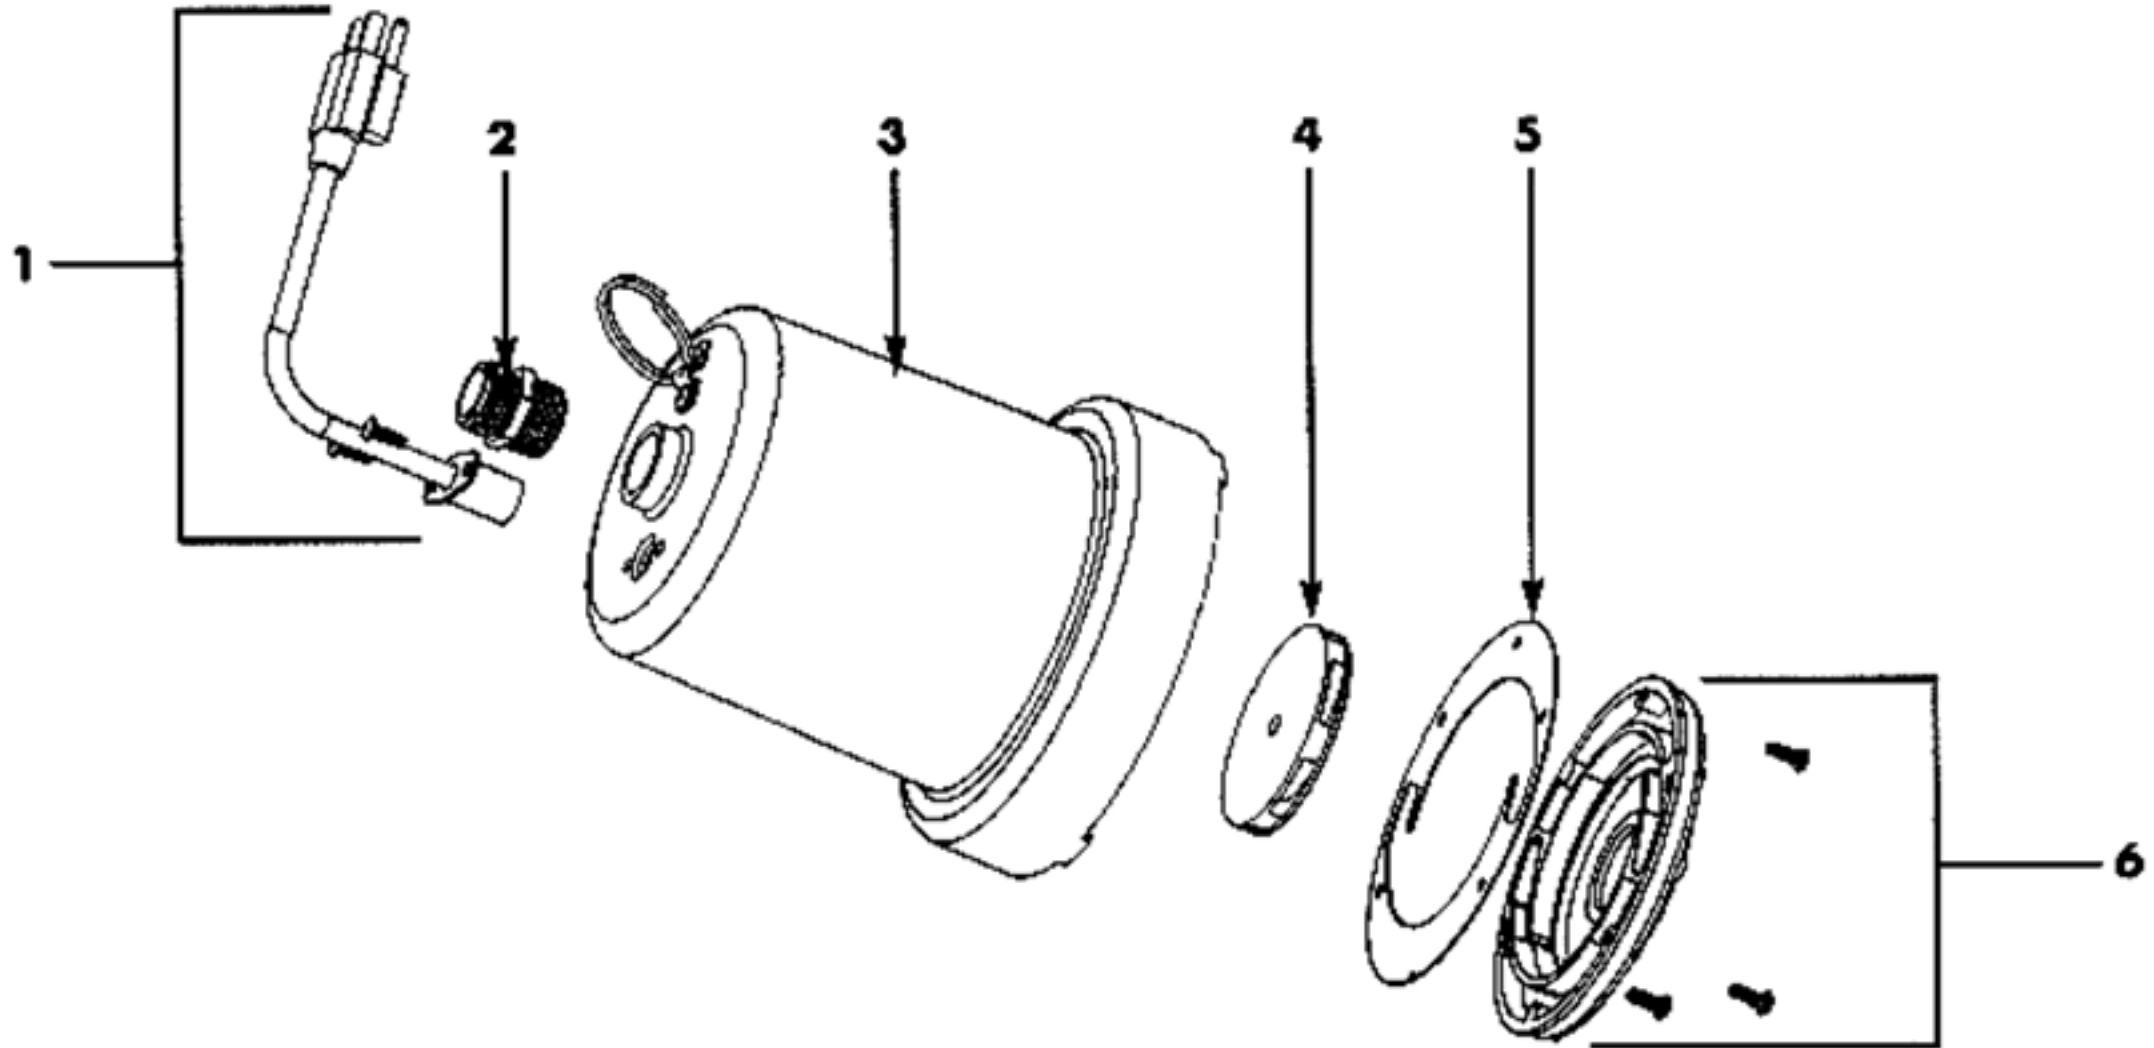

# TP-250 Utility Pump

Key No.	Part Number	Details
1	90172	KIT, TP250 POWER CORD
2	90177	KIT, DISCHARGE FITTING TP
3	90182	HOUSING, OUTER TP250
4	90187	KIT, TP250 IMPELLER
5	90192	KIT, TP250 VOLUTE GASKET
6	90197	KIT, TP250 VOLUTE COVER
7	90202	KIT, TP250 MOTOR