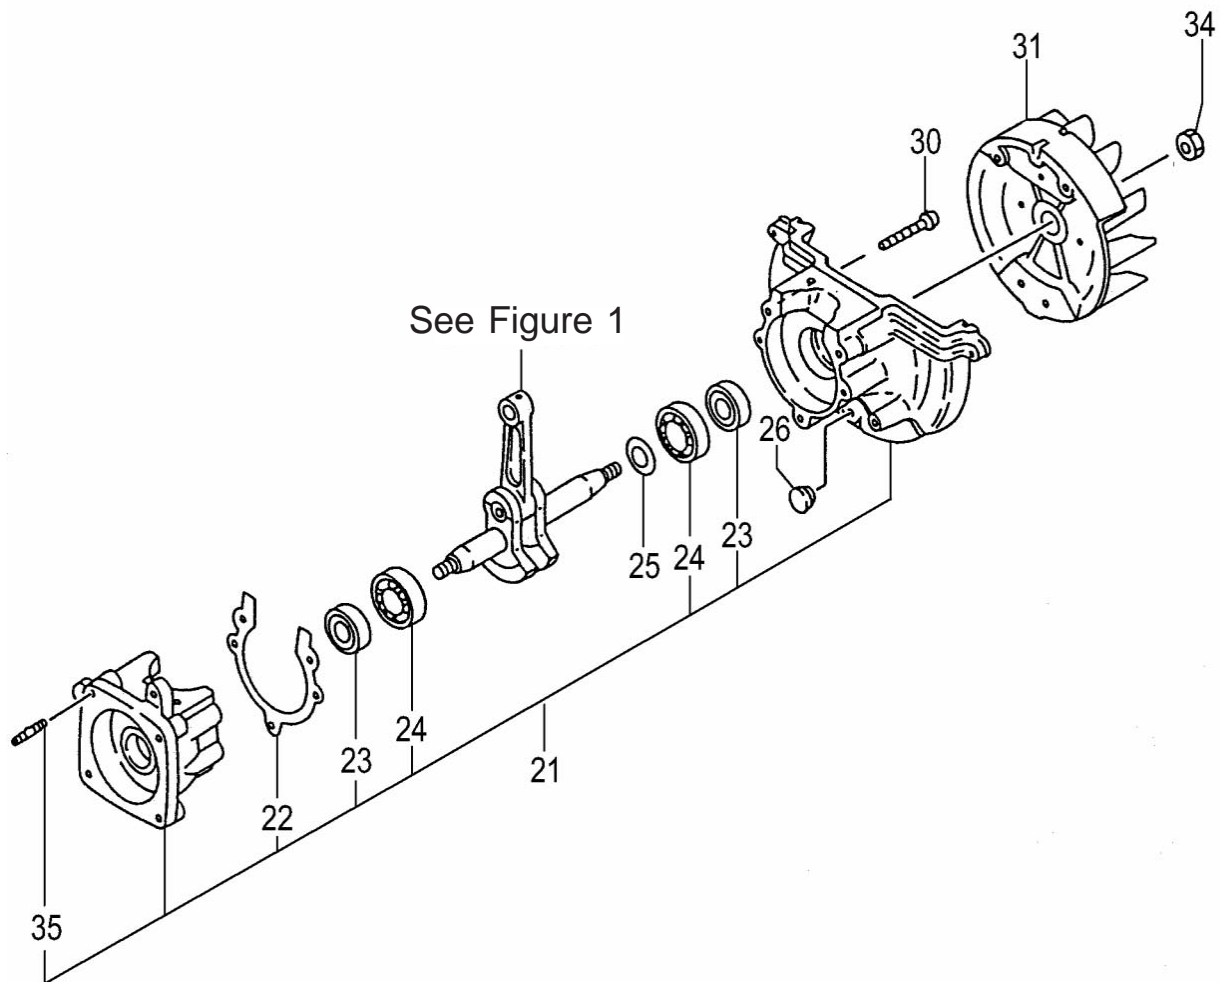

CYLINDER, PISTON, CRANKSHAFT • FIGURE 1

ITEM	PART NUMBER	DESCRIPTION	QTY	COMMENTS
1-1	1570650091	CAP, SPARK PLUG ASS'Y	1	
1-2	0181166021	PLUG, SPARK	1	
1-3	0010650A90	CYLINDER SET	1	Includes gasket
1-4	99461050184	BOLT, HEX, 5X18, S	2	
1-7	0170650020	GASKET, CYLINDER	1	
1-8	04100601210	RING, PISTON	1	
1-9	0300007090	SET, PISTON	1	Includes rings and circlips
1-10	03706500200	PIN, PISTON	1	
1-11	03901620200	CIRCLIP	2	
1-12	0460662080	CRANKSHAFT	1	Units prior to S/N ~D070201
1-12	0460662180	CRANKSHAFT	1	Units after S/N D070202~
1-13	99962081277	BEARING, NEEDLE, HK0810B	1	Units prior to S/N ~D070201
1-27	1532153390	COIL, IGNITION	1	
1-28	99464040184	BOLT, HEX, 4X18WS	2	
1-36	25006500200	TUBE, INSULATOR	1	
1-37	1780650080	CORD, STOP	1	

A small retainer (560-02170-20), has been added to this model after serial # A099801 to prevent the barrel end of the throttle wire from coming detached from the carburetor.

ITEM	PART NUMBER	DESCRIPTION	QTY	COMMENTS
3-25	40306500200	GASKET,INTAKE	1	Includes gasket
3-26	4040650090	SET,CARB INSULATOR	1	
3-27	99464050254	BOLT,HEX HOLE,5X25WS	2	
3-30	4020602K21	GASKET,CARBURETOR	1	
3-35	4230072Z81	BODY,CLEANER	1	
3-36	47000025200	COLLAR	2	
3-37	5280635A200	PLATE,CHOKE	1	
3-38	4530602K200	COLLAR	1	
3-40	99210050012	WASHER,S,5	2	
3-41	99011050652	SCREW,5x65	2	
3-42	99201050011	WASHER,5	2	
3-43	4460602K200	ELEMENT	1	
3-44	4240602K201	CAP,CLEANER	1	
3-45	4550662290	CARBURETOR	1	
3-46	8780662020	PLATE,THROTTLE WIRE	1	
3-47	40206500200	GASKET,CARBURETOR	1	
3-48	43106020200	GASKET,CLEANER	1	
3-50	2230650090	PIPE,FUEL,ASS'Y	1	
3-51	68000731201	CLIP 6.3	1	
3-52	6750404280	FILTER,FUEL	1	
3-53	5910650U21	TANK,FUEL	1	
3-54	5950007390	CAP,TANK	1	
3-55	65900801200	COLLAR	2	
3-58	99463050185	BOLT,HEX 5X18PS	2	
3-59	61425137200	ADJUSTER,CABLE	1	
3-60	99101060013	NUT,6	1	
3-78	7000300507	PIPE,FUEL,3X5X75	1	
3-79	53432710200	GROMMET,FUEL PIPE	1	