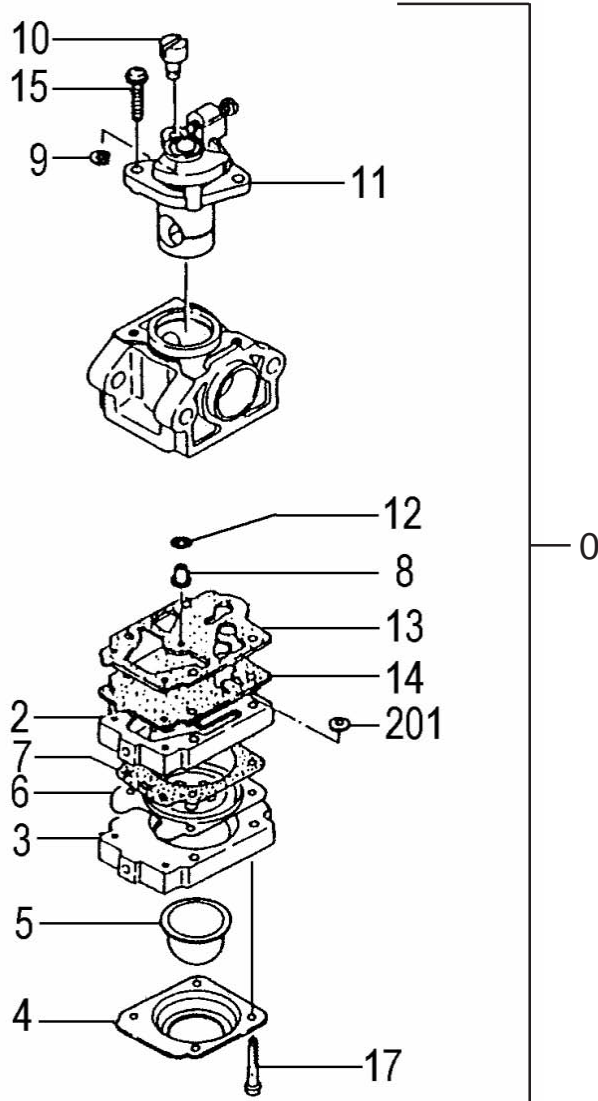

A small retainer (560-02170-20), has been added to this model after serial # A099801 to prevent the barrel end of the throttle wire from coming detached from the carburetor.

ITEM	PART NUMBER	DESCRIPTION	QTY	COMMENTS
3-25	40306500200	GASKET,INTAKE	1	Includes gasket
3-26	4040650090	SET,CARB INSULATOR	1	
3-27	99464050254	BOLT,HEX HOLE,5X25WS	2	
3-30	4020602K21	GASKET,CARBURETOR	1	
3-35	4230072Z81	BODY,CLEANER	1	
3-36	47000025200	COLLAR	2	
3-37	5280635A200	PLATE,CHOKE	1	
3-38	4530602K200	COLLAR	1	
3-40	99210050012	WASHER,S,5	2	
3-41	99011050652	SCREW,5x65	2	
3-42	99201050011	WASHER,5	2	
3-43	4460602K200	ELEMENT	1	
3-44	4240602K201	CAP,CLEANER	1	
3-45	4550662290	CARBURETOR	1	
3-46	8780662020	PLATE,THROTTLE WIRE	1	
3-47	40206500200	GASKET,CARBURETOR	1	
3-48	43106020200	GASKET,CLEANER	1	
3-50	2230650090	PIPE,FUEL,ASS'Y	1	
3-51	68000731201	CLIP 6.3	1	
3-52	6750404280	FILTER,FUEL	1	
3-53	5910650U21	TANK,FUEL	1	
3-54	5950007390	CAP,TANK	1	
3-55	65900801200	COLLAR	2	
3-58	99463050185	BOLT,HEX 5X18PS	2	
3-59	61425137200	ADJUSTER,CABLE	1	
3-60	99101060013	NUT,6	1	
3-78	7000300507	PIPE,FUEL,3X5X75	1	
3-79	53432710200	GROMMET,FUEL PIPE	1	

A small retainer (560-02170-20), has been added to this model after serial # A099801 to prevent the barrel end of the throttle wire from coming detached from the carburetor.

ITEM	PART NUMBER	DESCRIPTION	QTY	COMMENTS
5-0	4550662290	CARBURETOR SET	1	Includes gasket
5-2	5752515780	BODY,PUMP	1	
5-3	4422515180	PUMP,PRIMING	1	
5-4	4762515120	COVER,DIAPHRAGM	1	
5-5	44725108200	BULB,PRIMING	1	
5-6	~ ~ ~	DIAPHRAGM,METERING	1	~ Included in 650.25124.900 Carb Kit
5-7	~ ~ ~	GASKET,DIAPHRAGM	1	(not available individually)
5-8	5992000W410	JET,MAIN,#41	1	
5-9	48925100200	RING,STOP	1	
5-10	53925120200	SWIVEL	1	
5-11	48825145800	VALVE,THROTTLE	1	
5-12	55025100200	O-RING	1	
5-13	~ ~ ~	GASKET,PUMP	1	
5-14	~ ~ ~	DIAPHRAGM,PUMP	1	
5-15	54825140200	SCREW,THROTTLE SET	2	
5-17	5482515120	SCREW,SET	1	
5-201	57825007200	SCREEN,INLET	1	