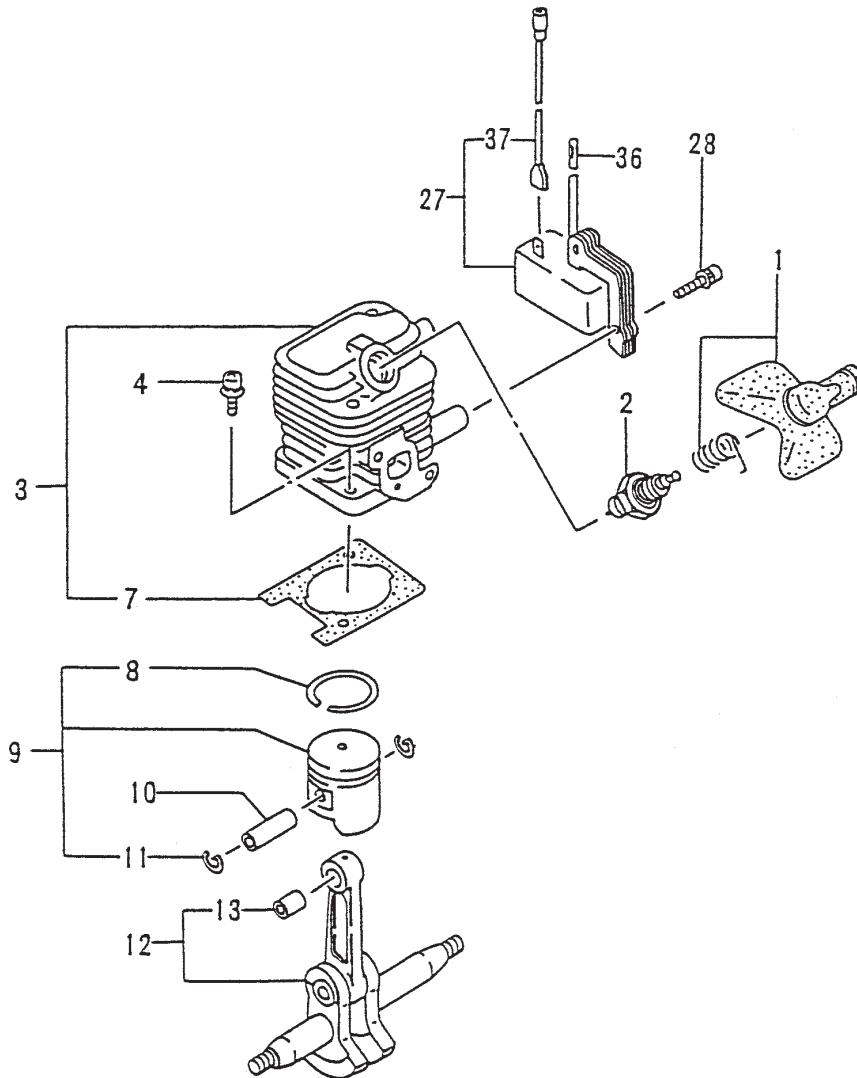

CYLINDER, PISTON, CRANKSHAFT • FIGURE 1

ITEM	PART NUMBER	DESCRIPTION	QTY	COMMENTS
1-1	1570650091	CAP, SPARK PLUG ASS'Y	1	
1-2	0181166021	PLUG, SPARK	1	
1-3	0010650A90	CYLINDER SET	1	Includes gasket
1-4	99461050184	BOLT, HEX, 5X18, S	2	
1-7	0170650020	GASKET, CYLINDER	1	
1-8	04100601210	RING, PISTON	1	
1-9	0300007090	SET, PISTON	1	Includes rings and circlips
1-10	03706500200	PIN, PISTON	1	
1-11	03901620200	CIRCLIP	2	
1-12	0460662080	CRANKSHAFT	1	Units prior to S/N ~D070201
1-12	0460662180	CRANKSHAFT	1	Units after S/N D070202~
1-13	99962081277	BEARING, NEEDLE, HK0810B	1	Units prior to S/N ~D070201
1-27	1532153390	COIL, IGNITION	1	
1-28	99464040184	BOLT, HEX, 4X18WS	2	
1-36	25006500200	TUBE, INSULATOR	1	
1-37	1780650080	CORD, STOP	1	

A small retainer (560-02170-20), has been added to this model after serial # A099801 to prevent the barrel end of the throttle wire from coming detached from the carburetor.

ITEM	PART NUMBER	DESCRIPTION	QTY	COMMENTS
3-25	40306500200	GASKET,INTAKE	1	Includes gasket
3-26	4040650090	SET,CARB INSULATOR	1	
3-27	99464050254	BOLT,HEX HOLE,5X25WS	2	
3-30	4020602K21	GASKET,CARBURETOR	1	
3-35	4230072Z81	BODY,CLEANER	1	
3-36	47000025200	COLLAR	2	
3-37	5280635A200	PLATE,CHOKE	1	
3-38	4530602K200	COLLAR	1	
3-40	99210050012	WASHER,S,5	2	
3-41	99011050652	SCREW,5x65	2	
3-42	99201050011	WASHER,5	2	
3-43	4460602K200	ELEMENT	1	
3-44	4240602K201	CAP,CLEANER	1	
3-45	4550662290	CARBURETOR	1	
3-46	8780662020	PLATE,THROTTLE WIRE	1	
3-47	40206500200	GASKET,CARBURETOR	1	
3-48	43106020200	GASKET,CLEANER	1	
3-50	2230650090	PIPE,FUEL,ASS'Y	1	
3-51	68000731201	CLIP 6.3	1	
3-52	6750404280	FILTER,FUEL	1	
3-53	5910650U21	TANK,FUEL	1	
3-54	5950007390	CAP,TANK	1	
3-55	65900801200	COLLAR	2	
3-58	99463050185	BOLT,HEX 5X18PS	2	
3-59	61425137200	ADJUSTER,CABLE	1	
3-60	99101060013	NUT,6	1	
3-78	7000300507	PIPE,FUEL,3X5X75	1	
3-79	53432710200	GROMMET,FUEL PIPE	1	