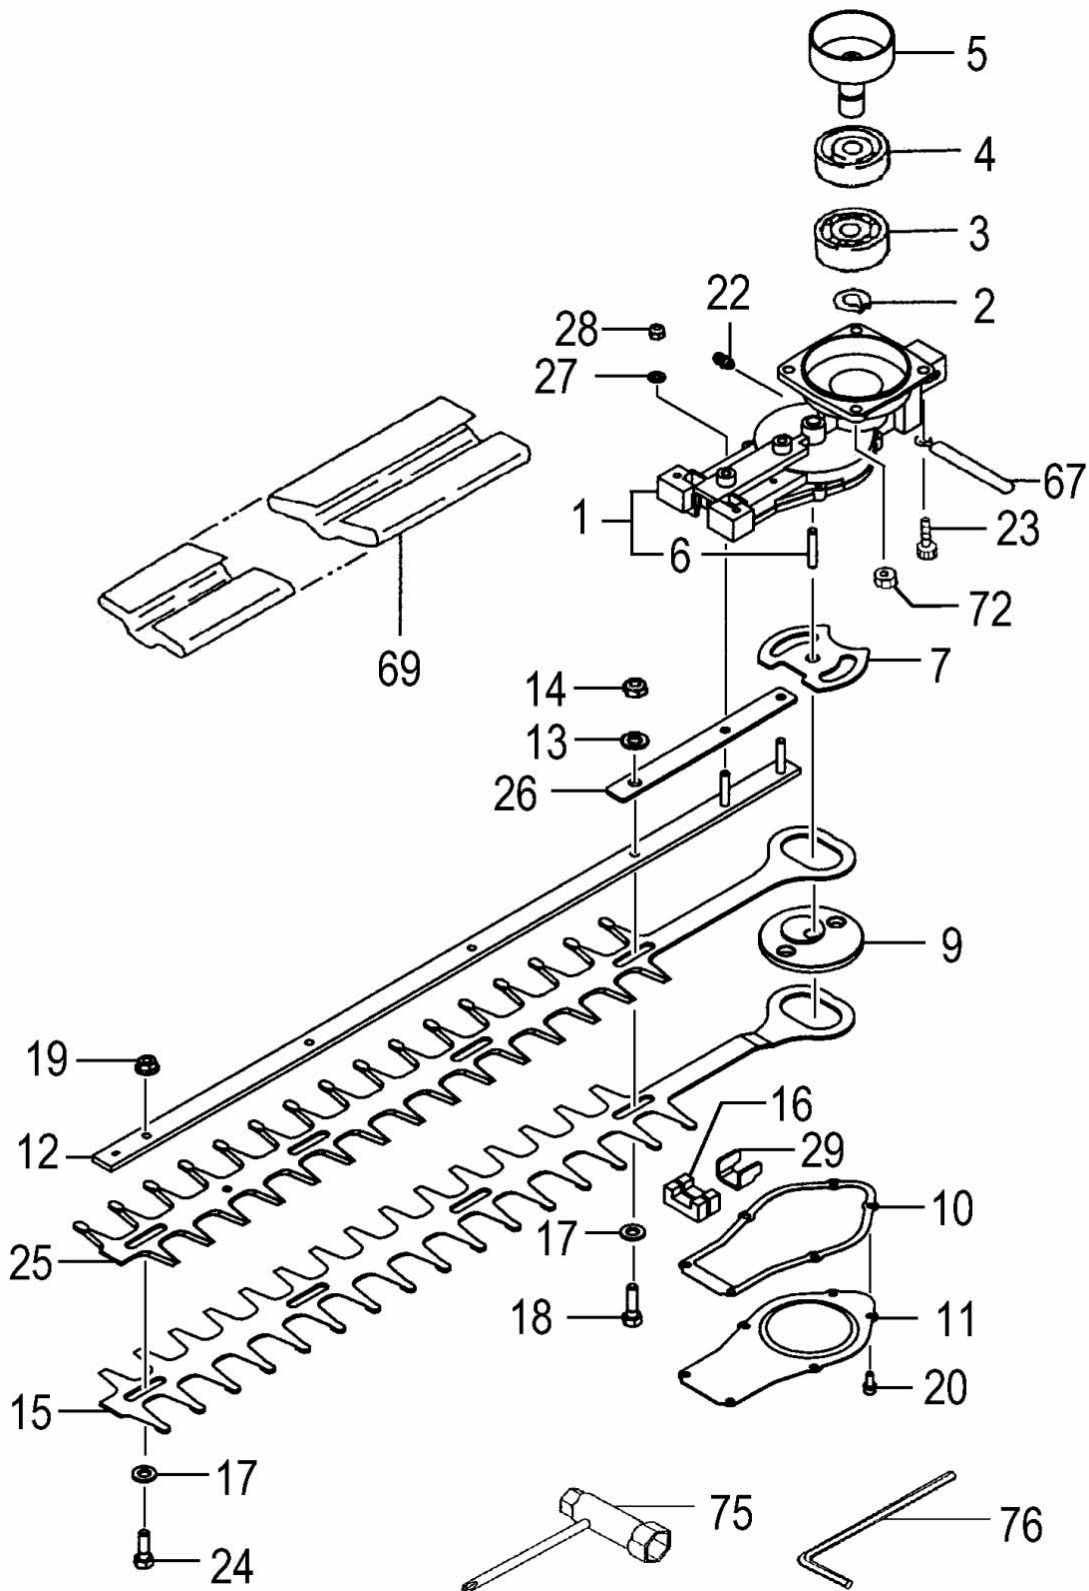

ITEM	PART NUMBER	DESCRIPTION	QTY	COMMENTS
7-1	3003328780	CASE,GEAR	1	
7-2	99350015002	RING,STOP,C-15 EX	1	
7-3	99961600200	BEARING,BALL,#6002	1	
7-4	99961600202	BEARING,BALL,#6002Z	1	
7-5	2883318080	DRUM,CLUTCH	1	
7-6	30533160200	SHAFT,GEAR	1	
7-7	0753328720	PLATE,GUIDE	1	
7-9	3073328720	GEAR 2	1	
7-10	30333160200	GASKET,GEARCASE	1	
7-11	6303328720	COVER,GEAR CASE	1	
7-12	1223328780	GUIDE,CUTTER	1	
7-13	99201060011	WASHER,6	1	
7-14	40927	NUT,6	1	
7-15	1213328720	BLADE,B,DS,20"	1	
7-16	0853328720	SEAL,GREASE A	2	
7-17	12933202201	WASHER,7	4	
7-18	1243228720	BOLT, FIXING, A, M6	1	
7-19	40927	NUT, FLANGE, 6	3	
7-20	99461040104	BOLT, HEX, 4X10, S	6	
7-22	30032250801	FITTING, GREASE	1	
7-23	99461060184	BOLT, HEX, 6x18S	2	
7-24	1253228720	BOLT, CUTTER FIXING, B	3	
7-25	1203228721	BLADE, A, DS, 20"	1	
7-26	4623328720	PLATE, SUPPORT	1	
7-27	99200050011	WASHER, SMALL, 5	2	
7-28	99178050010	NUT, LOCK 5	2	
7-29	0703328720	PLATE, HOLDING	1	
7-67	19810246800	CLAMP, CORD	1	
7-69	1383325820	COVER, CUTTER	1	
7-72	99440060011	NUT, SPRING 6	2	
7-75	03629331501	SPANNER, COMBI	1	
7-76	81320000200	WRENCH, HEX, 4	1