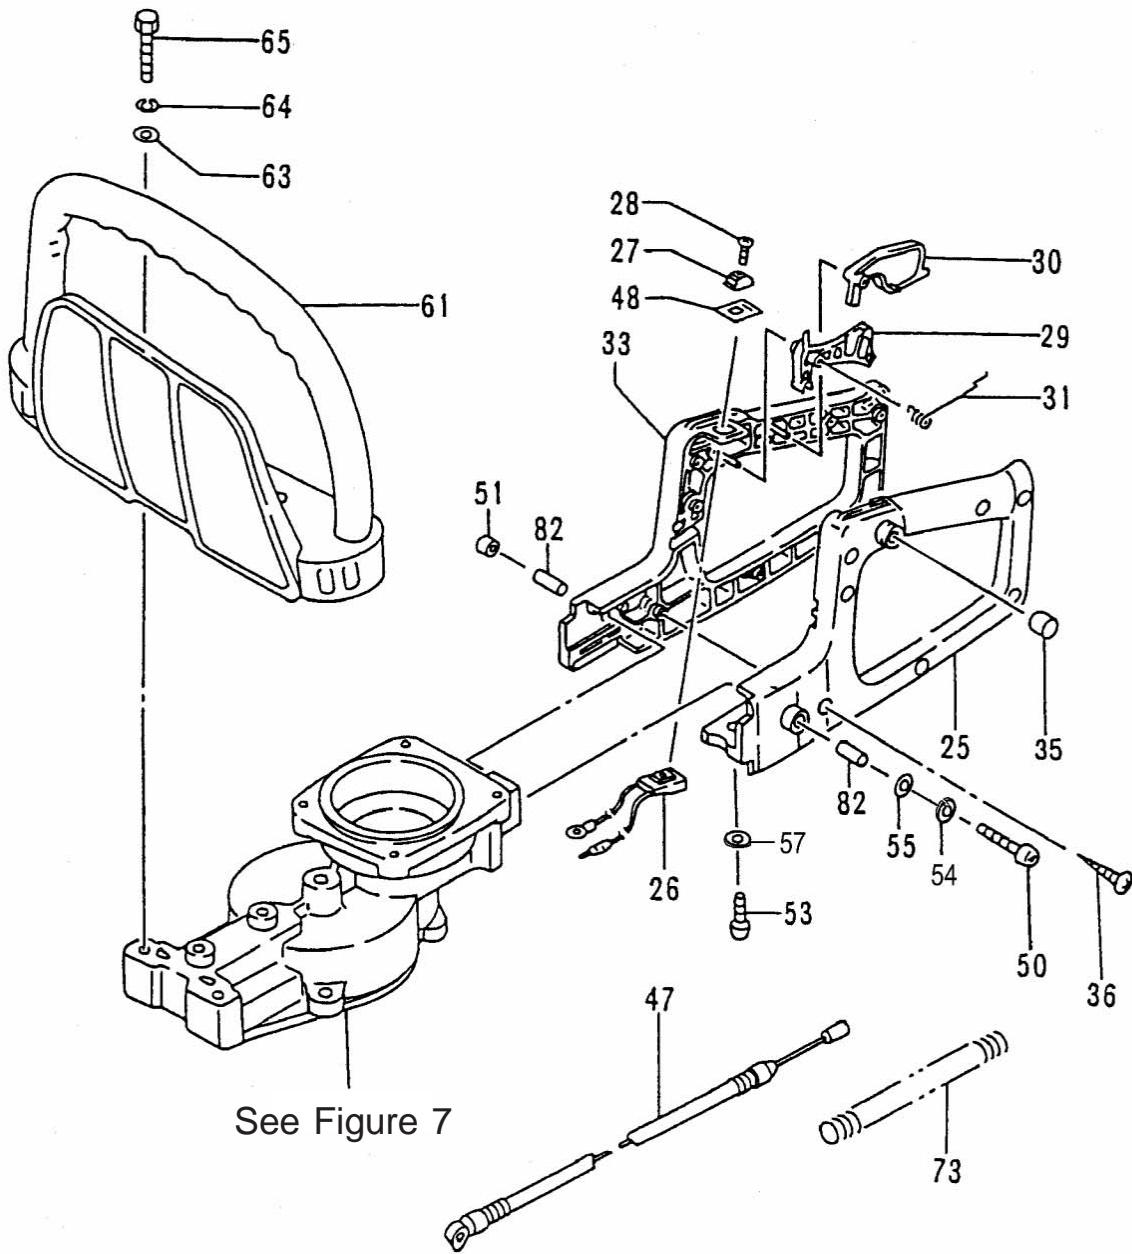

A small retainer (560-02170-20), has been added to this model after serial # A099801 to prevent the barrel end of the throttle wire from coming detached from the carburetor.

ITEM	PART NUMBER	DESCRIPTION	QTY	COMMENTS
3-25	40306500200	GASKET,INTAKE	1	Includes gasket
3-26	4040650090	SET,CARB INSULATOR	1	
3-27	99464050254	BOLT,HEX HOLE,5X25WS	2	
3-30	4020602K21	GASKET,CARBURETOR	1	
3-35	4230072Z81	BODY,CLEANER	1	
3-36	47000025200	COLLAR	2	
3-37	5280635A200	PLATE,CHOKE	1	
3-38	4530602K200	COLLAR	1	
3-40	99210050012	WASHER,S,5	2	
3-41	99011050652	SCREW,5x65	2	
3-42	99201050011	WASHER,5	2	
3-43	4460602K200	ELEMENT	1	
3-44	4240602K201	CAP,CLEANER	1	
3-45	4550662290	CARBURETOR	1	
3-46	8780662020	PLATE,THROTTLE WIRE	1	
3-47	40206500200	GASKET,CARBURETOR	1	
3-48	43106020200	GASKET,CLEANER	1	
3-50	2230650090	PIPE,FUEL,ASS'Y	1	
3-51	68000731201	CLIP 6.3	1	
3-52	6750404280	FILTER,FUEL	1	
3-53	5910650U21	TANK,FUEL	1	
3-54	5950007390	CAP,TANK	1	
3-55	65900801200	COLLAR	2	
3-58	99463050185	BOLT,HEX 5X18PS	2	
3-59	61425137200	ADJUSTER,CABLE	1	
3-60	99101060013	NUT,6	1	
3-78	7000300507	PIPE,FUEL,3X5X75	1	
3-79	53432710200	GROMMET,FUEL PIPE	1	

A small retainer (560-02170-20), has been added to this model after serial # A099801 to prevent the barrel end of the throttle wire from coming detached from the carburetor.

ITEM	PART NUMBER	DESCRIPTION	QTY	COMMENTS
5-0	4550662290	CARBURETOR SET	1	Includes gasket
5-2	5752515780	BODY,PUMP	1	
5-3	4422515180	PUMP,PRIMING	1	
5-4	4762515120	COVER,DIAPHRAGM	1	
5-5	44725108200	BULB,PRIMING	1	
5-6	~ ~ ~	DIAPHRAGM,METERING	1	~ Included in 650.25124.900 Carb Kit
5-7	~ ~ ~	GASKET,DIAPHRAGM	1	(not available individually)
5-8	5992000W410	JET,MAIN,#41	1	
5-9	48925100200	RING,STOP	1	
5-10	53925120200	SWIVEL	1	
5-11	48825145800	VALVE,THROTTLE	1	
5-12	55025100200	O-RING	1	
5-13	~ ~ ~	GASKET,PUMP	1	
5-14	~ ~ ~	DIAPHRAGM,PUMP	1	
5-15	54825140200	SCREW,THROTTLE SET	2	
5-17	5482515120	SCREW,SET	1	
5-201	57825007200	SCREEN,INLET	1	