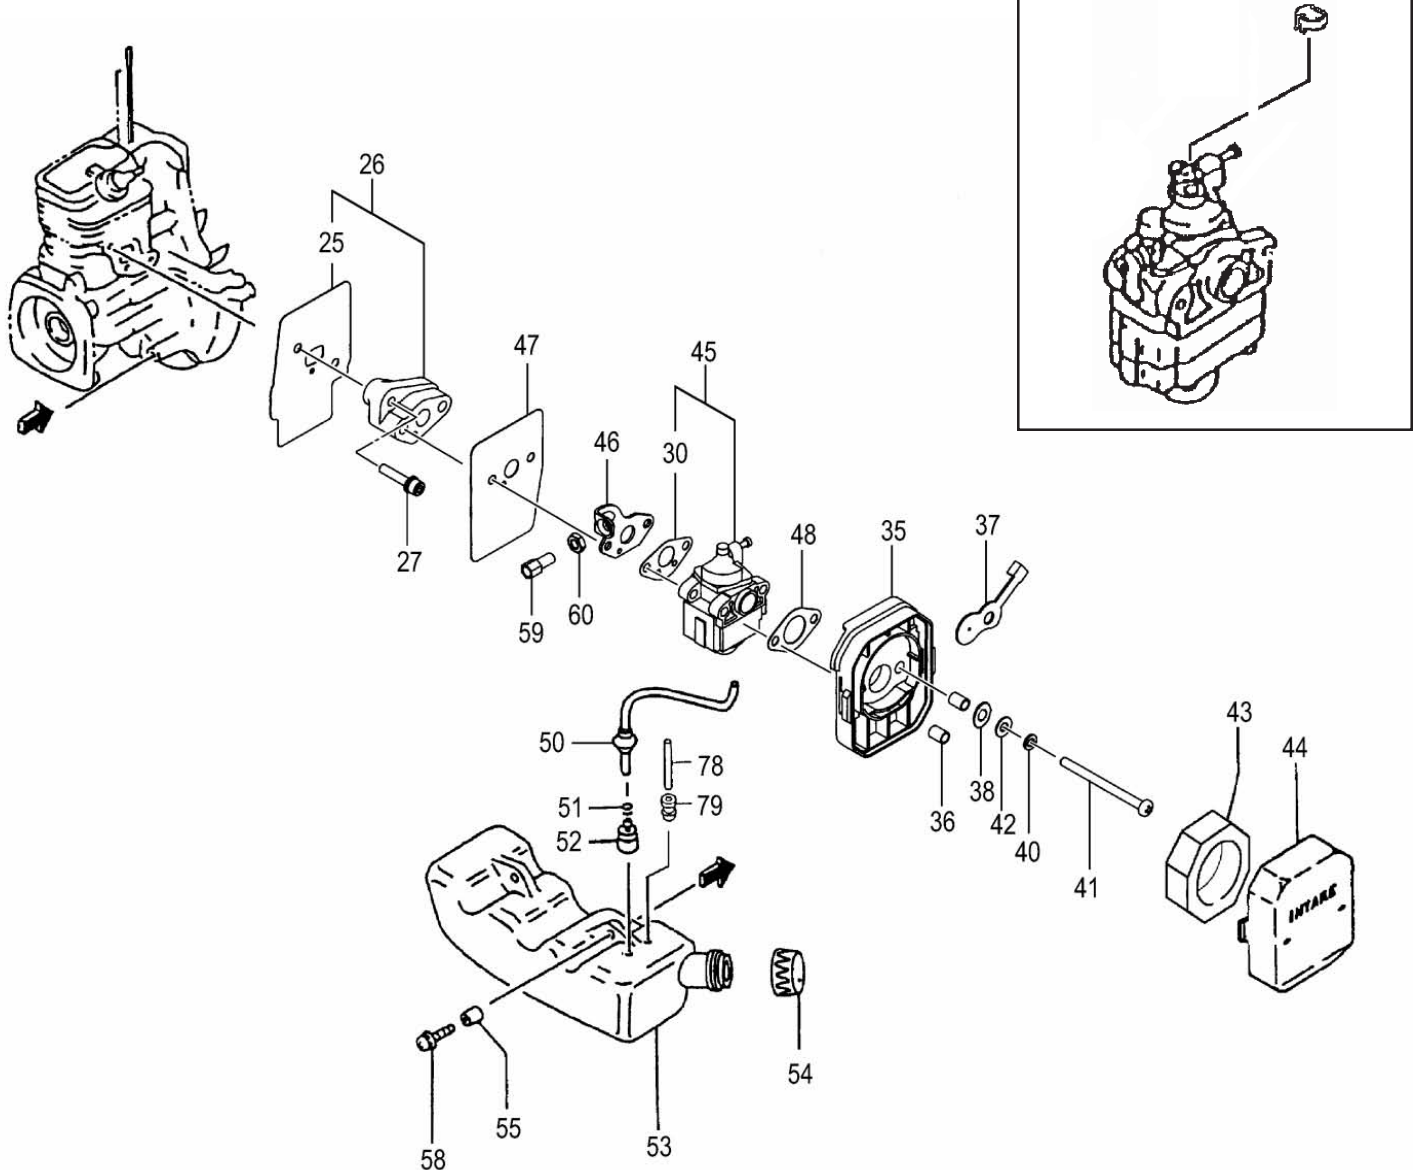

CYLINDER, PISTON, CRANKSHAFT • FIGURE 1

ITEM	PART NUMBER	DESCRIPTION	QTY	COMMENTS
1-1	1570650091	CAP, SPARK PLUG ASS'Y	1	
1-2	0181166021	PLUG, SPARK	1	
1-3	0010650A90	CYLINDER SET	1	Includes gasket
1-4	99461050184	BOLT, HEX, 5X18, S	2	
1-7	0170650020	GASKET, CYLINDER	1	
1-8	04100601210	RING, PISTON	1	
1-9	0300007090	SET, PISTON	1	Includes rings and circlips
1-10	03706500200	PIN, PISTON	1	
1-11	03901620200	CIRCLIP	2	
1-12	0460662080	CRANKSHAFT	1	Units prior to S/N ~D070201
1-12	0460662180	CRANKSHAFT	1	Units after S/N D070202~
1-13	99962081277	BEARING, NEEDLE, HK0810B	1	Units prior to S/N ~D070201
1-27	1532153390	COIL, IGNITION	1	
1-28	99464040184	BOLT, HEX, 4X18WS	2	
1-36	25006500200	TUBE, INSULATOR	1	
1-37	1780650080	CORD, STOP	1	

A small retainer (560-02170-20), has been added to this model after serial # A099801 to prevent the barrel end of the throttle wire from coming detached from the carburetor.

ITEM	PART NUMBER	DESCRIPTION	QTY	COMMENTS
3-25	40306500200	GASKET,INTAKE	1	Includes gasket
3-26	4040650090	SET,CARB INSULATOR	1	
3-27	99464050254	BOLT,HEX HOLE,5X25WS	2	
3-30	4020602K21	GASKET,CARBURETOR	1	
3-35	4230072Z81	BODY,CLEANER	1	
3-36	47000025200	COLLAR	2	
3-37	5280635A200	PLATE,CHOKE	1	
3-38	4530602K200	COLLAR	1	
3-40	99210050012	WASHER,S,5	2	
3-41	99011050652	SCREW,5x65	2	
3-42	99201050011	WASHER,5	2	
3-43	4460602K200	ELEMENT	1	
3-44	4240602K201	CAP,CLEANER	1	
3-45	4550662290	CARBURETOR	1	
3-46	8780662020	PLATE,THROTTLE WIRE	1	
3-47	40206500200	GASKET,CARBURETOR	1	
3-48	43106020200	GASKET,CLEANER	1	
3-50	2230650090	PIPE,FUEL,ASS'Y	1	
3-51	68000731201	CLIP 6.3	1	
3-52	6750404280	FILTER,FUEL	1	
3-53	5910650U21	TANK,FUEL	1	
3-54	5950007390	CAP,TANK	1	
3-55	65900801200	COLLAR	2	
3-58	99463050185	BOLT,HEX 5X18PS	2	
3-59	61425137200	ADJUSTER,CABLE	1	
3-60	99101060013	NUT,6	1	
3-78	7000300507	PIPE,FUEL,3X5X75	1	
3-79	53432710200	GROMMET,FUEL PIPE	1	