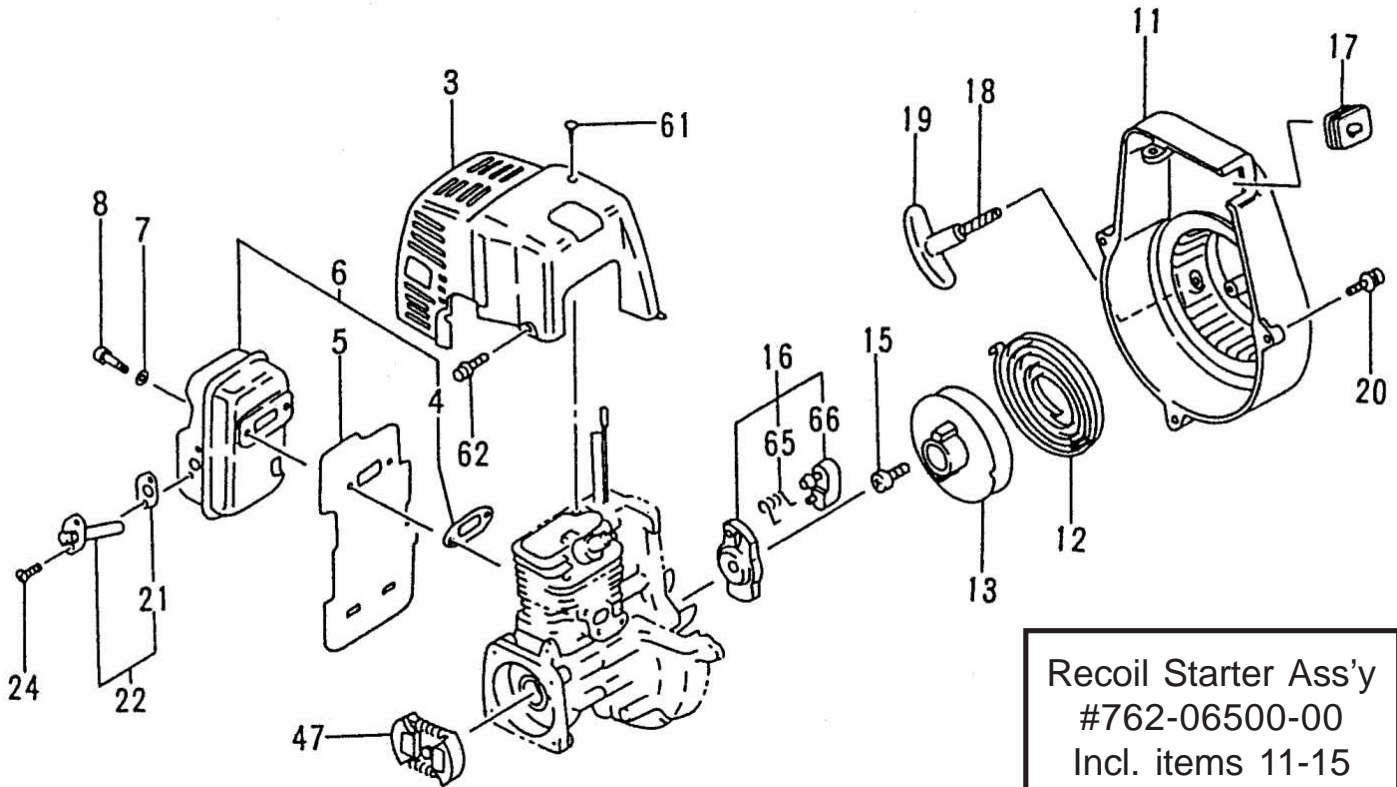

CYLINDER, PISTON, CRANKSHAFT • FIGURE 1

ITEM	PART NUMBER	DESCRIPTION	QTY	COMMENTS
1-1	1570650091	CAP, SPARK PLUG ASS'Y	1	
1-2	0181166021	PLUG, SPARK	1	
1-3	0010650A90	CYLINDER SET	1	Includes gasket
1-4	99461050184	BOLT, HEX, 5X18, S	2	
1-7	0170650020	GASKET, CYLINDER	1	
1-8	04100601210	RING, PISTON	1	
1-9	0300007090	SET, PISTON	1	Includes rings and circlips
1-10	03706500200	PIN, PISTON	1	
1-11	03901620200	CIRCLIP	2	
1-12	0460662080	CRANKSHAFT	1	Units prior to S/N ~D070201
1-12	0460662180	CRANKSHAFT	1	Units after S/N D070202~
1-13	99962081277	BEARING, NEEDLE, HK0810B	1	Units prior to S/N ~D070201
1-27	1532153390	COIL, IGNITION	1	
1-28	99464040184	BOLT, HEX, 4X18WS	2	
1-36	25006500200	TUBE, INSULATOR	1	
1-37	1780650080	CORD, STOP	1	

A small retainer (560-02170-20), has been added to this model after serial # A099801 to prevent the barrel end of the throttle wire from coming detached from the carburetor.

ITEM	PART NUMBER	DESCRIPTION	QTY	COMMENTS
3-25	40306500200	GASKET,INTAKE	1	Includes gasket
3-26	4040650090	SET,CARB INSULATOR	1	
3-27	99464050254	BOLT,HEX HOLE,5X25WS	2	
3-30	4020602K21	GASKET,CARBURETOR	1	
3-35	4230072Z81	BODY,CLEANER	1	
3-36	47000025200	COLLAR	2	
3-37	5280635A200	PLATE,CHOKE	1	
3-38	4530602K200	COLLAR	1	
3-40	99210050012	WASHER,S,5	2	
3-41	99011050652	SCREW,5x65	2	
3-42	99201050011	WASHER,5	2	
3-43	4460602K200	ELEMENT	1	
3-44	4240602K201	CAP,CLEANER	1	
3-45	4550662290	CARBURETOR	1	
3-46	8780662020	PLATE,THROTTLE WIRE	1	
3-47	40206500200	GASKET,CARBURETOR	1	
3-48	43106020200	GASKET,CLEANER	1	
3-50	2230650090	PIPE,FUEL,ASS'Y	1	
3-51	68000731201	CLIP 6.3	1	
3-52	6750404280	FILTER,FUEL	1	
3-53	5910650U21	TANK,FUEL	1	
3-54	5950007390	CAP,TANK	1	
3-55	65900801200	COLLAR	2	
3-58	99463050185	BOLT,HEX 5X18PS	2	
3-59	61425137200	ADJUSTER,CABLE	1	
3-60	99101060013	NUT,6	1	
3-78	7000300507	PIPE,FUEL,3X5X75	1	
3-79	53432710200	GROMMET,FUEL PIPE	1	