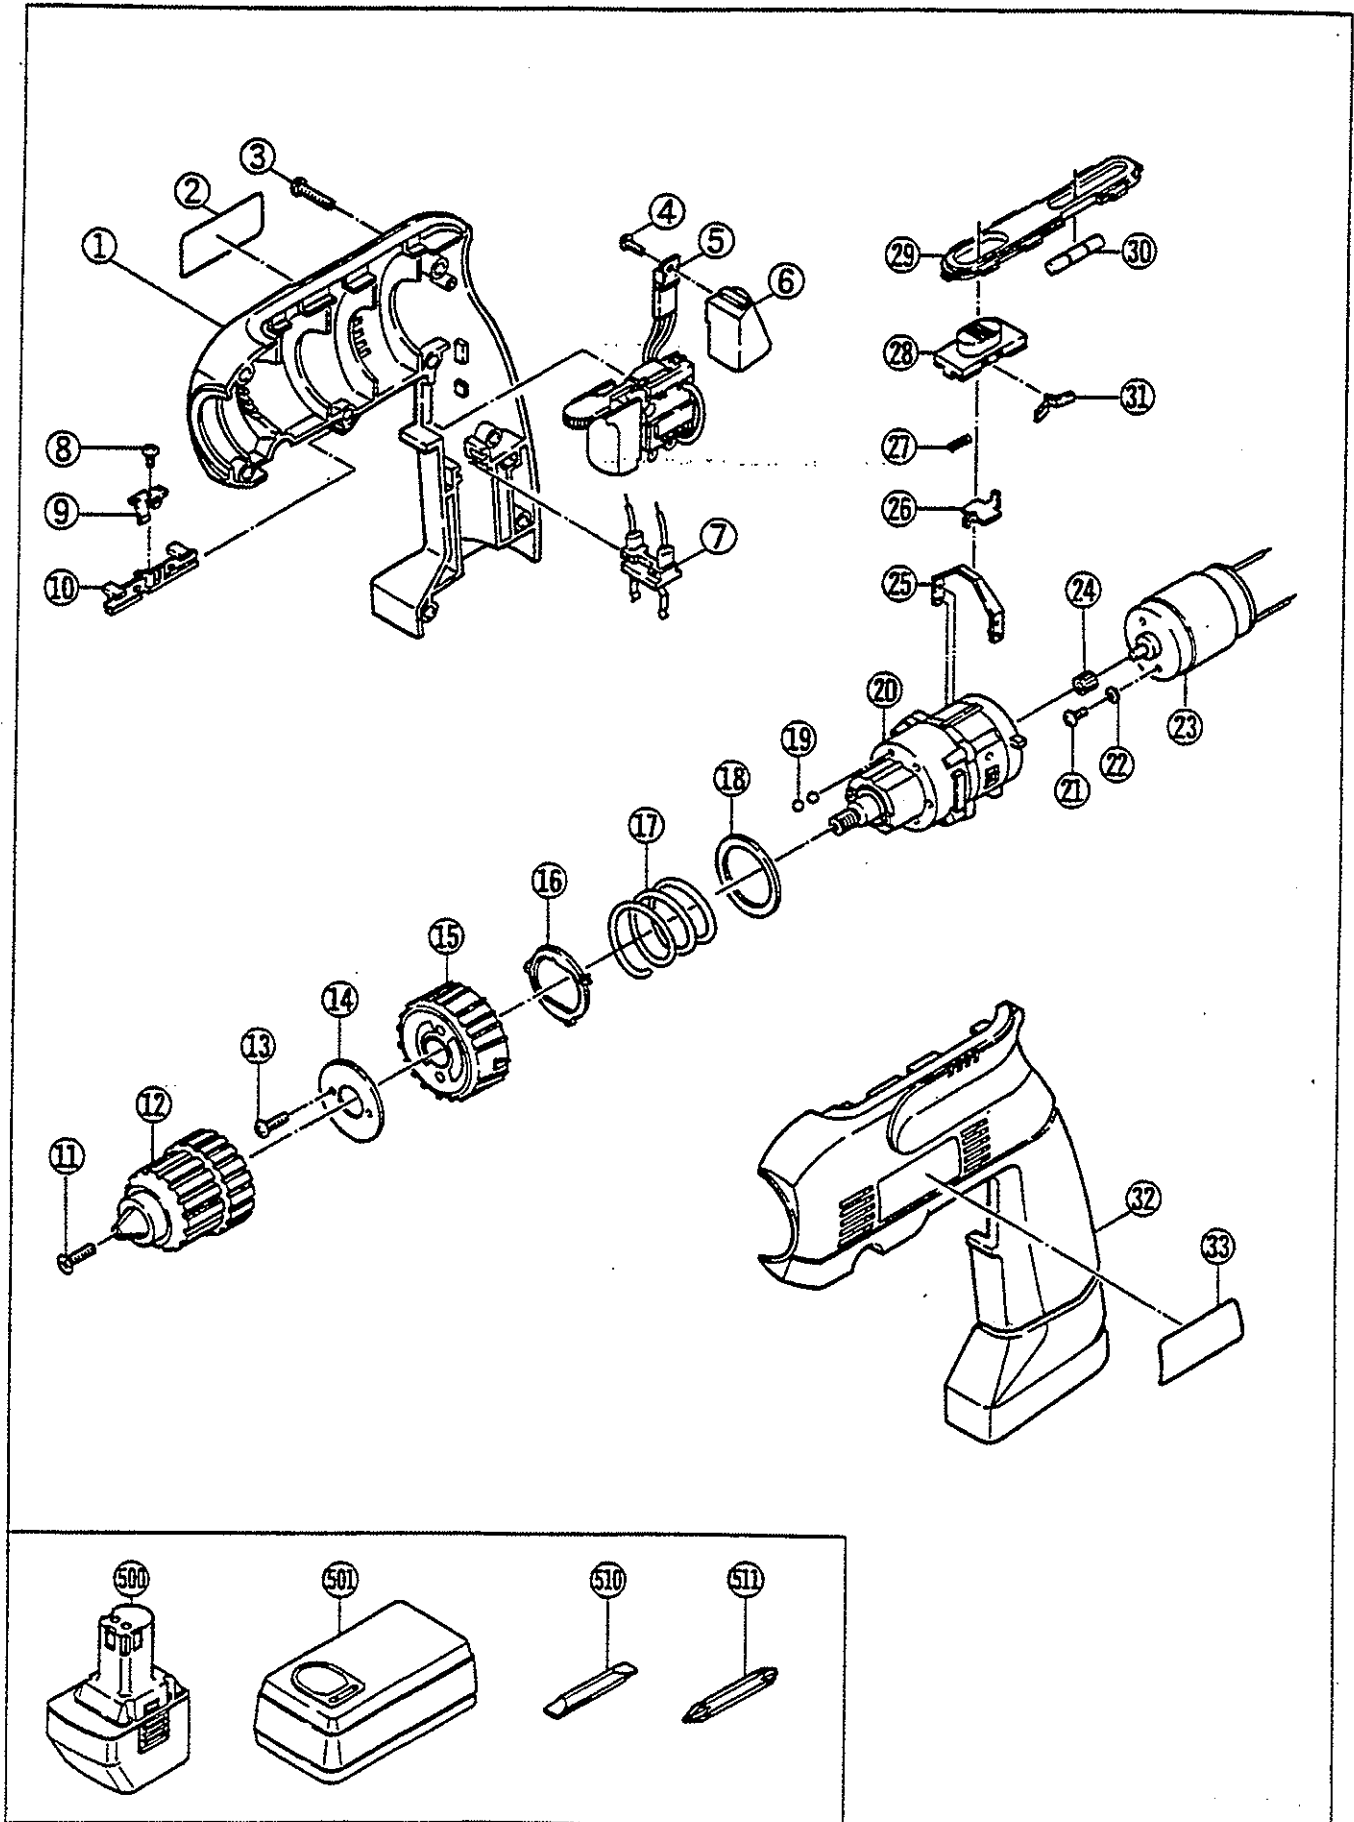

CORDLESS DRILL

TFD-150VR

**PARTS LIST FOR AFTER SALES SERVICE
MODEL TFD150VR**

REF	PART NO.	DESCRIPTION	QTY	REF	PART NO.	DESCRIPTION	QTY
	1800002	HOUSING (A)	1	34	1360062	BATTERY CLIPS (NOT SHOWN)	2
2	1910022	NAME PLATE	1	STANDARD ACCESSORIES			
3	1130045	TAPPING SCREW M4X22	8	500	1400103	BATTERY 7.2V	1
4	1130050	TAPPING SCREW M3X8	1	501	1400163	CHARGER	1
5	1550007	VAR. & REVERSIBLE SWITCH	1	510	4740150	SLOTTED BIT	1
6	1320007	HEAT SINK	1	511	4740170	PHILLIPS BIT	1
7	1580002	TERMINAL	1				
8	1130046	TAPPING SCREW M2X6	1	SWITCH WIRING SAME AS TDS-4000.			
9	1150014	BIT GRIP	1				
10	1360021	BIT GUARD	1				
11	1130049	MACHINE SCREW (L.H.T.)	1				
12	6072933	3/8" KEYLESS CHUCK	1				
13	1130048	TAPPING SCREW M3X10	2				
14	1150017	MOUNTING PLATE	1				
15	1360022	CLUTCH CAP	1				
16	1150015	CLUTCH RING HOLDER	1				
17	1180009	COMPRESSION SPRING	1				
18	1900016	WASHER	1				
19	1290002	STEEL BALL 5MM	12				
20	1080021	GEAR BOX COMPLETE	1				
21	1130047	MACHINE SCREW M4	2				
22	1900015	SPRING WASHER M4	2				
23	1030006	MOTOR COMPLETE	1				
24	1200001	PINION GEAR	1				
25	1150013	CHANGE LEVER	1				
26	1150012	LEVER CARRIER	1				
27	1180006	COMPRESSION SPRING	2				
28	1830001	CHANGE KNOB	1				
29	1360019	CONTROL PANEL	1				
30	1090001	LEVELLER ASS'Y	1				
31	1180007	SPRING PLATE	1				
32	1800003	HOUSING (B)	1				
33	1920006	"RYOBI" MARK	1				