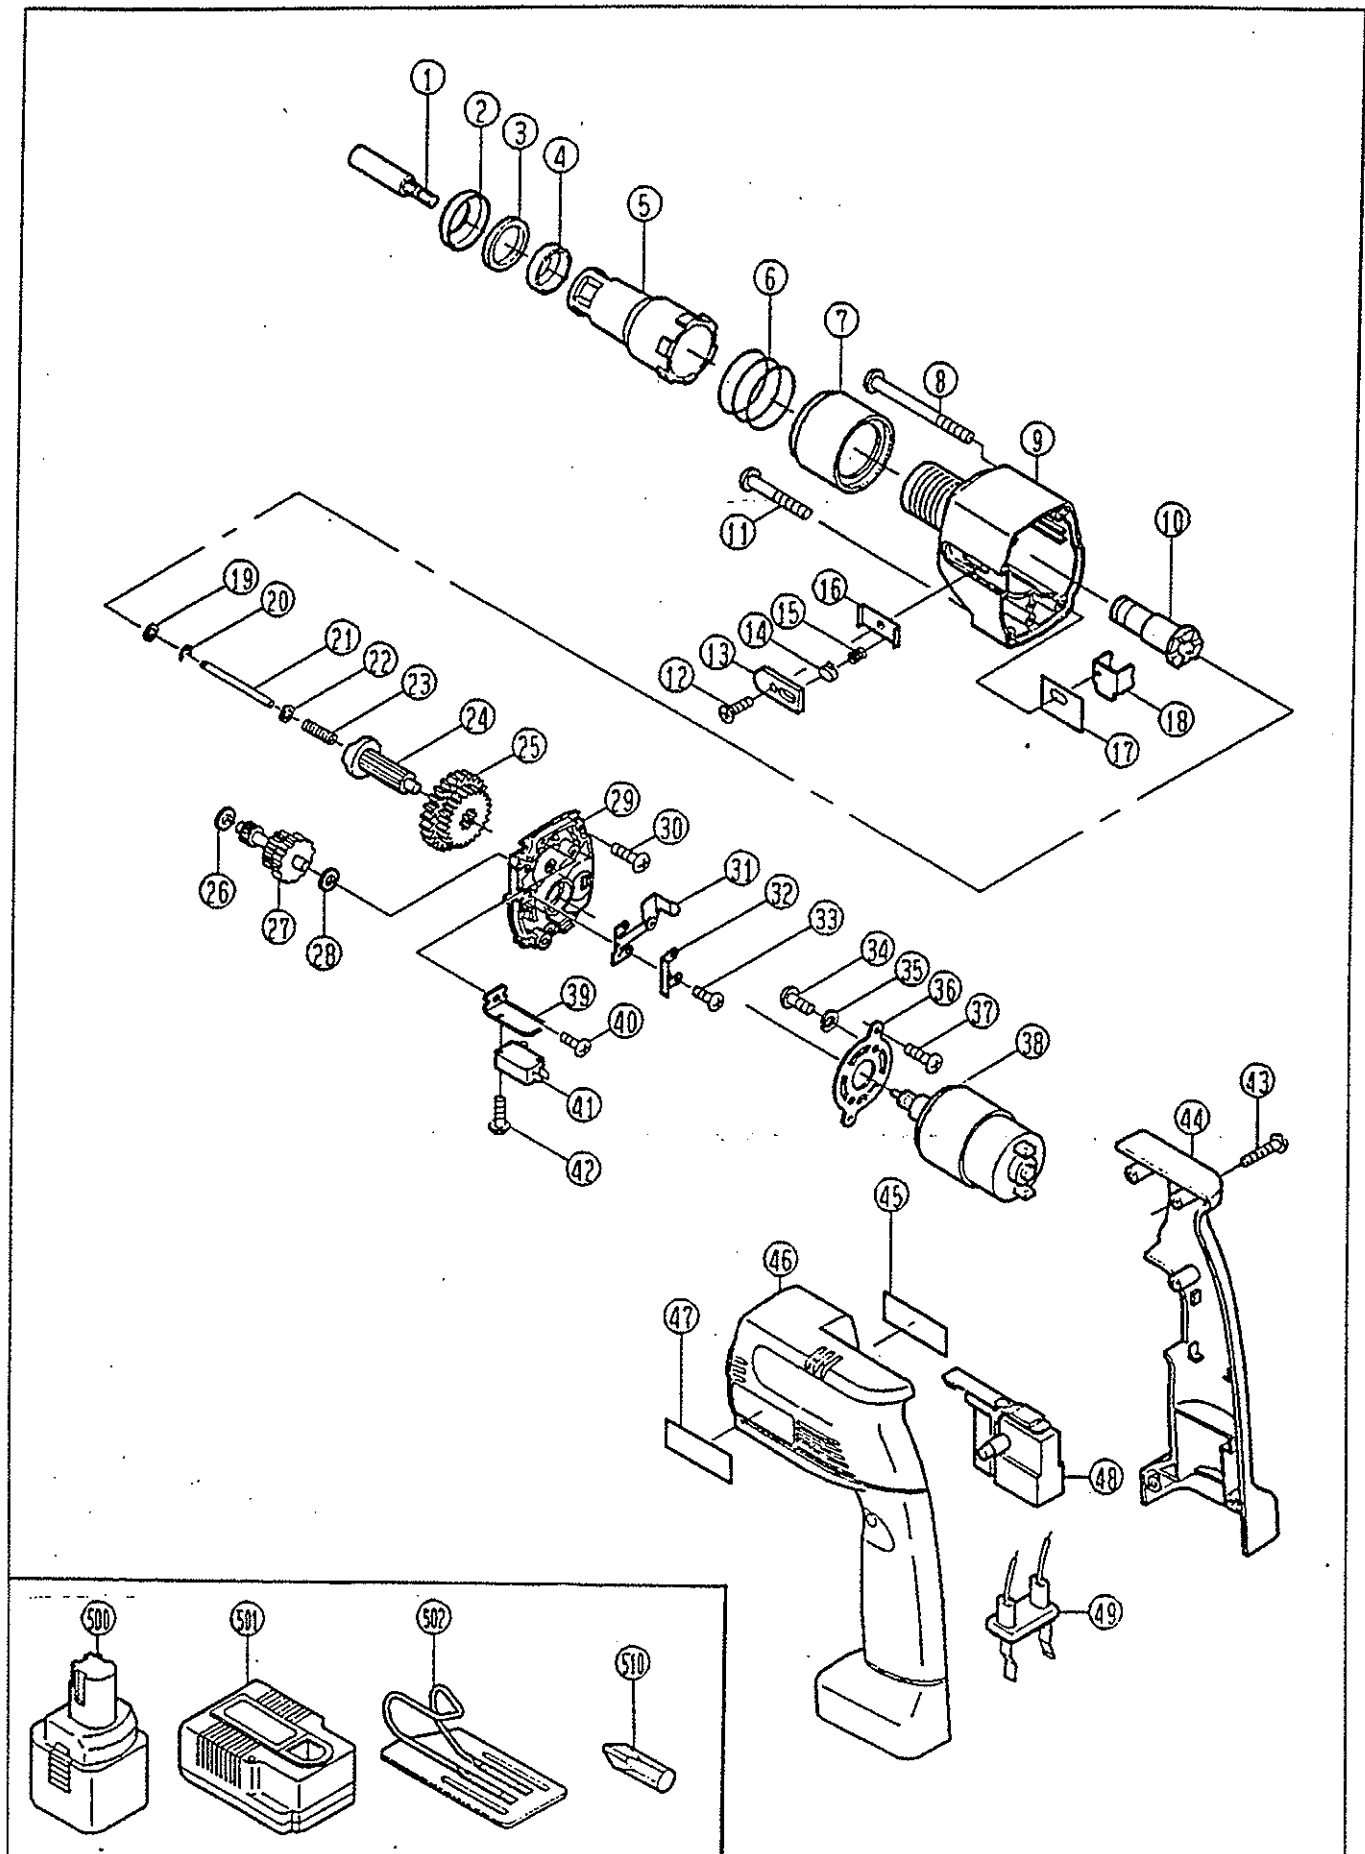

CORDLESS SCREWDRIVER

TDS-4000

PARTS LIST FOR AFTER SALES SERVICE MODEL TDS4000

REF	PART NO.	DESCRIPTION	QTY	REF	PART NO.	DESCRIPTION	QTY
	1080040	MAGNETIC BIT HOLDER 1/4"	1	29	1320016	INNER CASE	1
2	1880029	COVER CAP	1	30	1130164	TAPPING SCREW (B) M3X14	3
3	1390003	DUST DEFENDER	1	31	1080043	SWITCH LEVER	1
4	1220005	FRONT CAP	1	32	1150052	PRESS PLATE	1
5	1070183	NOSE PIECE	1	33	1130162	TAPPING SCREW (B) M3X8	2
6	1180034	COMPRESSION SPRING	1	34	1130047	PHILLIPS PAN SCREW M4X10	2
7	1900064	LOCKING SLEEVE	1	35	1900015	SPRING WASHER M4	2
8	1130160	TAPPING SCREW (B) M4X70	2	36	1150053	MOUNTING PLATE	1
9	1820002	GEAR CASE	1	37	1130073	TAPPING SCREW (B) M4X12	2
10	1080041	SLIDE SHAFT	1	38	1030012	MOTOR COMPLETE	1
11	1130159	TAPPING SCREW (B) M4X40	2	39	1150054	HOLDER	1
12	1130161	PHILLIPS FLAT SCREW M3X10	1	40	1130164	TAPPING SCREW (B) M3X14	1
13	1830019	CHANGE LEVER	1	41	1550020	MICRO SWITCH	1
14	1360044	LOCK BUTTON	1	42	1130163	TAPPING SCREW (S) M3X12	2
15	1180036	COMPRESSION SPRING	1	43	1130045	TAPPING SCREW (B) M4X22	6
16	1180035	SPRING PLATE	1	44	1830018	HOUSING COVER	1
17	1150056	GUIDING PLATE	1	45	1910183	NAME PLATE	1
18	1150055	CARRIER	1	46	1800028	HOUSING	1
19	1900066	WASHER	1	47	1920045	"RYOBI" MARK	1
20	1100027	RETAINING RING E-2	1	48	1550019	TRIGGER SWITCH	1
	1120025	PIN	1	49	1580003	TERMINAL	1
	1900066	WASHER	1				
23	1180037	COMPRESSION SPRING	1				
24	1100026	FINAL SHAFT	1	STANDARD ACCESSORIES			
25	1200018	FINAL GEAR	1	500	1400463	BATTERY 12V	2
26	1900065	WASHER	1	501	1400453	CHARGER	1
27	1080042	GEAR SHAFT	1	502	1390004	HOLSTER	1
28	1900065	WASHER	1	510	4742002	PHILLIPS BIT #2	1

SERVICE NOTES: