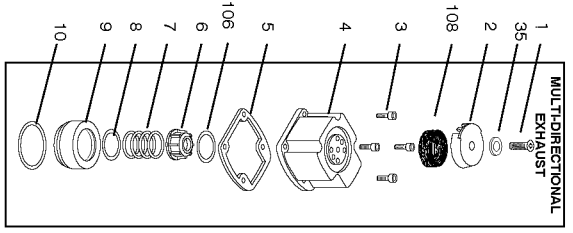

T555

PNEUMATIC STAPLER
ENGRAPADORA NEUMÁTICA
AGRAFEUSE PNEUMÁTICA

IP1064-1/REV. A 4/97
TO BE USED WITH IP1064-2 AND 105041 OPERATION AND MAINTENANCE MANUAL

† Assemble these screws using Loctite #242, available as part 851385.
‡ Assemble these screws using Loctite #271, available as part 851325 Loctite 271 packet.

Parts List for T55S5 Type 0

Item Number	Part Number	Description	Qty Required
1	MSLC6100-16	SCREW- SLHCS M6 X 1.	1
2	T55034	COVER-EXHAUST	1
3	MSC6100-25	SCREW-SHCS-M6X1.00X2	4
4	105584	CAP (SERVICE PART)	1
5	T55024	GASKET- FRAME CAP	1
6	T55050	BUMPER-TOP	1
7	854016	SPRING-HEAD VALVE	1
8	MRG041630	O-RING-1.638X.118	1
9	105577	HEAD VALVE (SERVICE	1
10	MRG052526	O-RING-2.067X.103	1
11	T60006	SEAL-CYLINDER	1
12	000000-00	No Longer Available	1
13	850006	O-RING-1.987X.103	1
14	T55051	SEAL- CHECK	1
15	851753	O-RING-2.734X.139	1
16	T55027	RING-CYLINDER	1
17	000000-00	No Longer Available	1
19	000000-00	No Longer Available	1
20	MPP030020	PIN-SPIRAL M3X20MM	1
21	102549	PIN-SPECIAL SPIROL M	3
22	850235	O-RING-1.487X.103	1
23	N65006	CAP-END	1
24	86459	O-RING	1
25	851554	O-RING-.703X.103	1
30	850607	O-RING	1
31	000000-00	No Longer Available	1
32	UB2111.2	PIN-SPRING-.125X.69	1