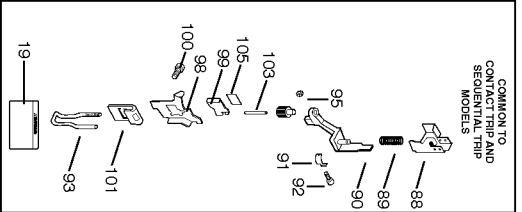

T555

PNEUMATIC STAPLER
ENGRAPADORA NEUMÁTICA
AGRAFEUSE PNEUMÁTICA

IP1064-1/REV. A 4/97
TO BE USED WITH IP1064-2 AND 105041 OPERATION AND MAINTENANCE MANUAL

† Assemble these screws using Loctite #242, available as part 851385.
‡ Assemble these screws using Loctite #271, available as part 851325 Loctite 271 packet.

Parts List for T55S5 Type 0

Item Number	Part Number	Description	Qty Required
1	MSLC6100-16	SCREW- SLHCS M6 X 1.	1
2	T55034	COVER-EXHAUST	1
3	MSC6100-25	SCREW-SHCS-M6X1.00X2	4
4	105584	CAP (SERVICE PART)	1
5	T55024	GASKET- FRAME CAP	1
6	T55050	BUMPER-TOP	1
7	854016	SPRING-HEAD VALVE	1
8	MRG041630	O-RING-1.638X.118	1
9	105577	HEAD VALVE (SERVICE	1
10	MRG052526	O-RING-2.067X.103	1
11	T60006	SEAL-CYLINDER	1
12	000000-00	No Longer Available	1
13	850006	O-RING-1.987X.103	1
14	T55051	SEAL- CHECK	1
15	851753	O-RING-2.734X.139	1
16	T55027	RING-CYLINDER	1
17	000000-00	No Longer Available	1
19	000000-00	No Longer Available	1
20	MPP030020	PIN-SPIRAL M3X20MM	1
21	102549	PIN-SPECIAL SPIROL M	3
22	850235	O-RING-1.487X.103	1
23	N65006	CAP-END	1
24	86459	O-RING	1
25	851554	O-RING-.703X.103	1
30	850607	O-RING	1
31	000000-00	No Longer Available	1
32	UB2111.2	PIN-SPRING-.125X.69	1

Parts List for T55S5 Type 0

Item Number	Part Number	Description	Qty Required
114	STV2	KIT-TRIGGER	1
115	TVA6	KIT-TRIGGER VALVE	1
116	000000-00	No Longer Available	1
118	100607	ASSEMBLY-TRIGGER	1
800	100653	LUBE (2CC)	1
800	100679	LUBE (1LB.CAN)	1
811	851325	LOCTITE	1
811	851385	LOCTITE	1