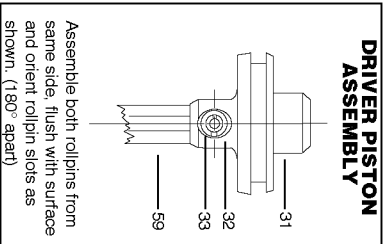

T555

PNEUMATIC STAPLER
ENGRAPADORA NEUMÁTICA
AGRAFEUSE PNEUMÁTICA

IP1064-1/REV. A 4/97
TO BE USED WITH IP1064-2 AND 105041 OPERATION AND MAINTENANCE MANUAL

† Assemble these screws using Loctite #242, available as part 851385.
‡ Assemble these screws using Loctite #271, available as part 851325 Loctite 271 packet.

Parts List for T55S5 Type 0

Item Number	Part Number	Description	Qty Required
1	MSLC6100-16	SCREW- SLHCS M6 X 1.	1
2	T55034	COVER-EXHAUST	1
3	MSC6100-25	SCREW-SHCS-M6X1.00X2	4
4	105584	CAP (SERVICE PART)	1
5	T55024	GASKET- FRAME CAP	1
6	T55050	BUMPER-TOP	1
7	854016	SPRING-HEAD VALVE	1
8	MRG041630	O-RING-1.638X.118	1
9	105577	HEAD VALVE (SERVICE	1
10	MRG052526	O-RING-2.067X.103	1
11	T60006	SEAL-CYLINDER	1
12	000000-00	No Longer Available	1
13	850006	O-RING-1.987X.103	1
14	T55051	SEAL- CHECK	1
15	851753	O-RING-2.734X.139	1
16	T55027	RING-CYLINDER	1
17	000000-00	No Longer Available	1
19	000000-00	No Longer Available	1
20	MPP030020	PIN-SPIRAL M3X20MM	1
21	102549	PIN-SPECIAL SPIROL M	3
22	850235	O-RING-1.487X.103	1
23	N65006	CAP-END	1
24	86459	O-RING	1
25	851554	O-RING-.703X.103	1
30	850607	O-RING	1
31	000000-00	No Longer Available	1
32	UB2111.2	PIN-SPRING-.125X.69	1

Parts List for T55S5 Type 0

Item Number	Part Number	Description	Qty Required
114	STV2	KIT-TRIGGER	1
115	TVA6	KIT-TRIGGER VALVE	1
116	000000-00	No Longer Available	1
118	100607	ASSEMBLY-TRIGGER	1
800	100653	LUBE (2CC)	1
800	100679	LUBE (1LB.CAN)	1
811	851325	LOCTITE	1
811	851385	LOCTITE	1