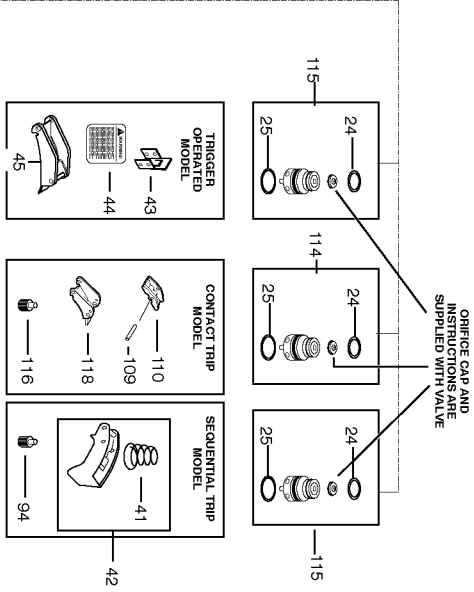

T555

PNEUMATIC STAPLER
ENGRAPADORA NEUMÁTICA
AGRAFEUSE PNEUMÁTICA

IP1064-1/REV. A 4/97
TO BE USED WITH IP1064-2 AND 105041 OPERATION AND MAINTENANCE MANUAL

† Assemble these screws using Loctite #242, available as part 851385.
‡ Assemble these screws using Loctite #271, available as part 851325 Loctite 271 packet.

Parts List for T55S5 Type 0

Item Number	Part Number	Description	Qty Required
1	MSLC6100-16	SCREW- SLHCS M6 X 1.	1
2	T55034	COVER-EXHAUST	1
3	MSC6100-25	SCREW-SHCS-M6X1.00X2	4
4	105584	CAP (SERVICE PART)	1
5	T55024	GASKET- FRAME CAP	1
6	T55050	BUMPER-TOP	1
7	854016	SPRING-HEAD VALVE	1
8	MRG041630	O-RING-1.638X.118	1
9	105577	HEAD VALVE (SERVICE	1
10	MRG052526	O-RING-2.067X.103	1
11	T60006	SEAL-CYLINDER	1
12	000000-00	No Longer Available	1
13	850006	O-RING-1.987X.103	1
14	T55051	SEAL- CHECK	1
15	851753	O-RING-2.734X.139	1
16	T55027	RING-CYLINDER	1
17	000000-00	No Longer Available	1
19	000000-00	No Longer Available	1
20	MPP030020	PIN-SPIRAL M3X20MM	1
21	102549	PIN-SPECIAL SPIROL M	3
22	850235	O-RING-1.487X.103	1
23	N65006	CAP-END	1
24	86459	O-RING	1
25	851554	O-RING-.703X.103	1
30	850607	O-RING	1
31	000000-00	No Longer Available	1
32	UB2111.2	PIN-SPRING-.125X.69	1

Parts List for T55S5 Type 0

Item Number	Part Number	Description	Qty Required
114	STV2	KIT-TRIGGER	1
115	TVA6	KIT-TRIGGER VALVE	1
116	000000-00	No Longer Available	1
118	100607	ASSEMBLY-TRIGGER	1
800	100653	LUBE (2CC)	1
800	100679	LUBE (1LB.CAN)	1
811	851325	LOCTITE	1
811	851385	LOCTITE	1