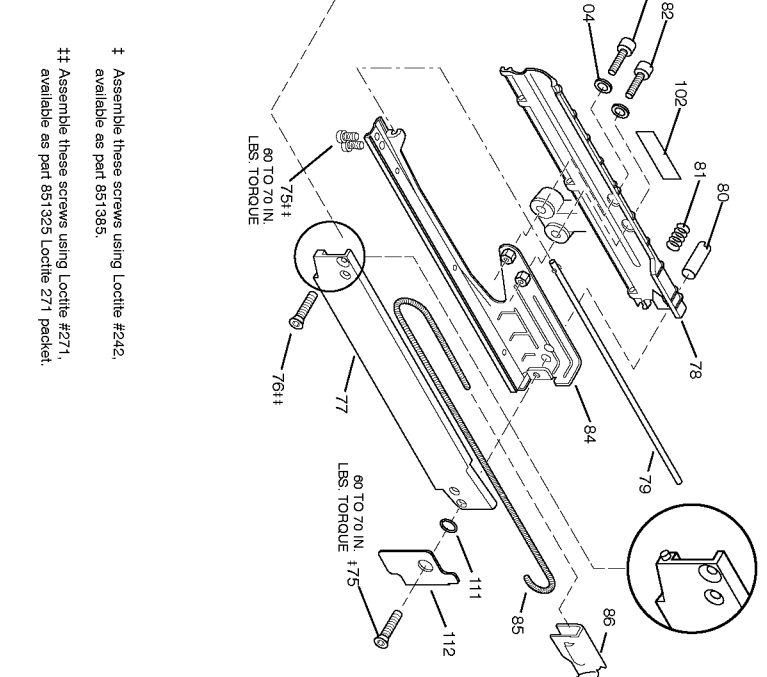

T555

PNEUMATIC STAPLER
ENGRAPADORA NEUMÁTICA
AGRAFEUSE PNEUMÁTICA

IP1064-1/REV. A 4/97
TO BE USED WITH IP1064-2 AND 105041 OPERATION AND MAINTENANCE MANUAL

† Assemble these screws using Loctite #242, available as part 851385.
‡ Assemble these screws using Loctite #271, available as part 851325 Loctite 271 packet.

Parts List for T55S5 Type 0

Item Number	Part Number	Description	Qty Required
1	MSLC6100-16	SCREW- SLHCS M6 X 1.	1
2	T55034	COVER-EXHAUST	1
3	MSC6100-25	SCREW-SHCS-M6X1.00X2	4
4	105584	CAP (SERVICE PART)	1
5	T55024	GASKET- FRAME CAP	1
6	T55050	BUMPER-TOP	1
7	854016	SPRING-HEAD VALVE	1
8	MRG041630	O-RING-1.638X.118	1
9	105577	HEAD VALVE (SERVICE	1
10	MRG052526	O-RING-2.067X.103	1
11	T60006	SEAL-CYLINDER	1
12	000000-00	No Longer Available	1
13	850006	O-RING-1.987X.103	1
14	T55051	SEAL- CHECK	1
15	851753	O-RING-2.734X.139	1
16	T55027	RING-CYLINDER	1
17	000000-00	No Longer Available	1
19	000000-00	No Longer Available	1
20	MPP030020	PIN-SPIRAL M3X20MM	1
21	102549	PIN-SPECIAL SPIROL M	3
22	850235	O-RING-1.487X.103	1
23	N65006	CAP-END	1
24	86459	O-RING	1
25	851554	O-RING-.703X.103	1
30	850607	O-RING	1
31	000000-00	No Longer Available	1
32	UB2111.2	PIN-SPRING-.125X.69	1