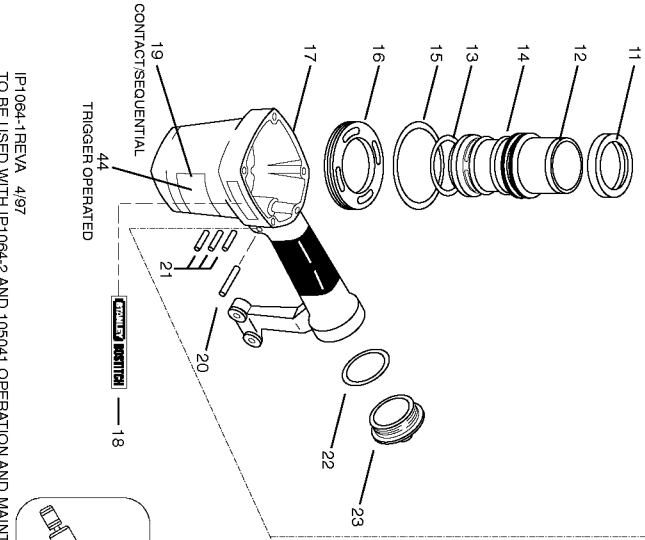

T555

PNEUMATIC STAPLER
ENGRAPADORA NEUMÁTICA
AGRAFEUSE PNEUMÁTICA

IP1064-1/REV. A 4/97
TO BE USED WITH IP1064-2 AND 105041 OPERATION AND MAINTENANCE MANUAL

† Assemble these screws using Loctite #242, available as part 851385.
‡ Assemble these screws using Loctite #271, available as part 851325 Loctite 271 packet.

Parts List for T55S5 Type 0

Item Number	Part Number	Description	Qty Required
1	MSLC6100-16	SCREW- SLHCS M6 X 1.	1
2	T55034	COVER-EXHAUST	1
3	MSC6100-25	SCREW-SHCS-M6X1.00X2	4
4	105584	CAP (SERVICE PART)	1
5	T55024	GASKET- FRAME CAP	1
6	T55050	BUMPER-TOP	1
7	854016	SPRING-HEAD VALVE	1
8	MRG041630	O-RING-1.638X.118	1
9	105577	HEAD VALVE (SERVICE	1
10	MRG052526	O-RING-2.067X.103	1
11	T60006	SEAL-CYLINDER	1
12	000000-00	No Longer Available	1
13	850006	O-RING-1.987X.103	1
14	T55051	SEAL- CHECK	1
15	851753	O-RING-2.734X.139	1
16	T55027	RING-CYLINDER	1
17	000000-00	No Longer Available	1
19	000000-00	No Longer Available	1
20	MPP030020	PIN-SPIRAL M3X20MM	1
21	102549	PIN-SPECIAL SPIROL M	3
22	850235	O-RING-1.487X.103	1
23	N65006	CAP-END	1
24	86459	O-RING	1
25	851554	O-RING-.703X.103	1
30	850607	O-RING	1
31	000000-00	No Longer Available	1
32	UB2111.2	PIN-SPRING-.125X.69	1

Parts List for T55S5 Type 0

Item Number	Part Number	Description	Qty Required
114	STV2	KIT-TRIGGER	1
115	TVA6	KIT-TRIGGER VALVE	1
116	000000-00	No Longer Available	1
118	100607	ASSEMBLY-TRIGGER	1
800	100653	LUBE (2CC)	1
800	100679	LUBE (1LB.CAN)	1
811	851325	LOCTITE	1
811	851385	LOCTITE	1