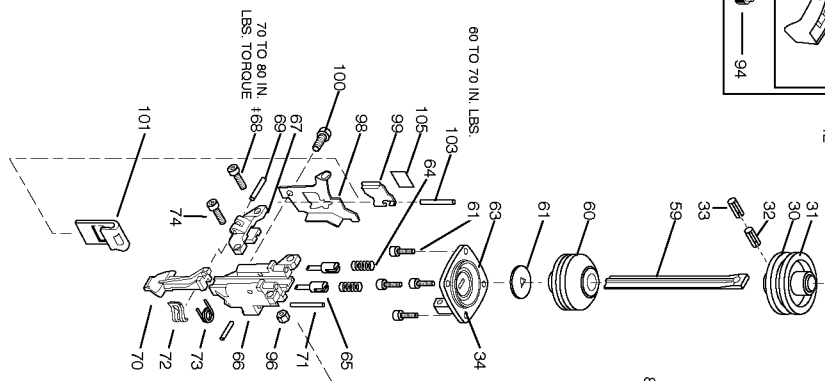

T555

PNEUMATIC STAPLER
ENGRAPADORA NEUMÁTICA
AGRAFEUSE PNEUMÁTICA

IP1064-1/REV. A 4/97
TO BE USED WITH IP1064-2 AND 105041 OPERATION AND MAINTENANCE MANUAL

† Assemble these screws using Loctite #242, available as part 851385.
‡ Assemble these screws using Loctite #271, available as part 851325 Loctite 271 packet.

Parts List for T55S5 Type 0

Item Number	Part Number	Description	Qty Required
1	MSLC6100-16	SCREW- SLHCS M6 X 1.	1
2	T55034	COVER-EXHAUST	1
3	MSC6100-25	SCREW-SHCS-M6X1.00X2	4
4	105584	CAP (SERVICE PART)	1
5	T55024	GASKET- FRAME CAP	1
6	T55050	BUMPER-TOP	1
7	854016	SPRING-HEAD VALVE	1
8	MRG041630	O-RING-1.638X.118	1
9	105577	HEAD VALVE (SERVICE	1
10	MRG052526	O-RING-2.067X.103	1
11	T60006	SEAL-CYLINDER	1
12	000000-00	No Longer Available	1
13	850006	O-RING-1.987X.103	1
14	T55051	SEAL- CHECK	1
15	851753	O-RING-2.734X.139	1
16	T55027	RING-CYLINDER	1
17	000000-00	No Longer Available	1
19	000000-00	No Longer Available	1
20	MPP030020	PIN-SPIRAL M3X20MM	1
21	102549	PIN-SPECIAL SPIROL M	3
22	850235	O-RING-1.487X.103	1
23	N65006	CAP-END	1
24	86459	O-RING	1
25	851554	O-RING-.703X.103	1
30	850607	O-RING	1
31	000000-00	No Longer Available	1
32	UB2111.2	PIN-SPRING-.125X.69	1

Parts List for T55S5 Type 0

Item Number	Part Number	Description	Qty Required
114	STV2	KIT-TRIGGER	1
115	TVA6	KIT-TRIGGER VALVE	1
116	000000-00	No Longer Available	1
118	100607	ASSEMBLY-TRIGGER	1
800	100653	LUBE (2CC)	1
800	100679	LUBE (1LB.CAN)	1
811	851325	LOCTITE	1
811	851385	LOCTITE	1