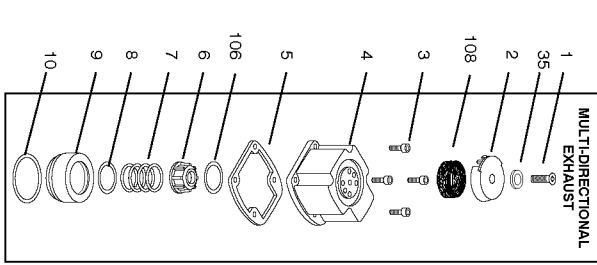

T5554

PNEUMATIC STAPLER
ENGRAPADORA NEUMÁTICA
AGRAFEEUSE PNEUMATIQUE

DRIVER PISTON ASSEMBLY

ORIFICE GAP AND INSTRUCTIONS ARE SUPPLIED WITH VALVE

MULTI-DIRECTIONAL EXHAUST

IP1099-1-REV/A 3/97
TO BE USED WITH IP1099-2 AND 105041 OPERATION AND MAINTENANCE MANUAL

† Assemble these screws using Loctite #242, available as part 851395.

‡ Assemble these screws using Loctite #271, available as part 851325 Loctite 271 pack.

Parts List for T55S4 Type 0

Item Number	Part Number	Description	Qty Required
1	MSLC6100-16	SCREW- SLHCS M6 X 1.	1
2	T55034	COVER-EXHAUST	1
3	MSC6100-25	SCREW-SHCS-M6X1.00X2	4
4	105584	CAP (SERVICE PART)	1
5	T55024	GASKET- FRAME CAP	1
6	T55050	BUMPER-TOP	1
7	854016	SPRING-HEAD VALVE	1
8	MRG041630	O-RING-1.638X.118	1
9	105577	HEAD VALVE (SERVICE	1
10	MRG052526	O-RING-2.067X.103	1
11	T60006	SEAL-CYLINDER	1
12	000000-00	No Longer Available	1
13	850006	O-RING-1.987X.103	1
14	T55051	SEAL- CHECK	1
15	851753	O-RING-2.734X.139	1
16	T55027	RING-CYLINDER	1
17	000000-00	No Longer Available	1
18	000000-00	No Longer Available	1
19	000000-00	No Longer Available	1
20	MPP030020	PIN-SPIRAL M3X20MM	1
21	102549	PIN-SPECIAL SPIROL M	3
22	850235	O-RING-1.487X.103	1
23	N65006	CAP-END	1
24	86459	O-RING	1
25	851554	O-RING-.703X.103	1
30	850607	O-RING	1
31	000000-00	No Longer Available	1