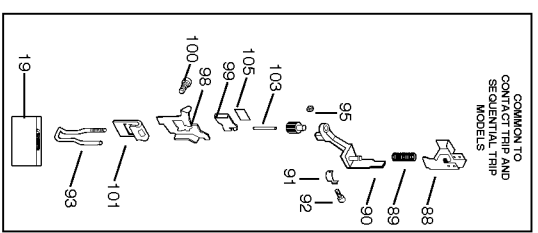

T5554

PNEUMATIC STAPLER
ENGRAPADORA NEUMÁTICA
AGRAFEEUSE PNEUMATIQUE

DRIVER PISTON ASSEMBLY

ORIFICE GAP AND INSTRUCTIONS ARE SUPPLIED WITH VALVE

MULTI-DIRECTIONAL EXHAUST

IP1099-1-REV/A 3/97
TO BE USED WITH IP1099-2 AND 105041 OPERATION AND MAINTENANCE MANUAL

† Assemble these screws using Loctite #242, available as part 851395.

‡ Assemble these screws using Loctite #271, available as part 851325 Loctite 271 pack.

Parts List for T55S4 Type 0

Item Number	Part Number	Description	Qty Required
1	MSLC6100-16	SCREW- SLHCS M6 X 1.	1
2	T55034	COVER-EXHAUST	1
3	MSC6100-25	SCREW-SHCS-M6X1.00X2	4
4	105584	CAP (SERVICE PART)	1
5	T55024	GASKET- FRAME CAP	1
6	T55050	BUMPER-TOP	1
7	854016	SPRING-HEAD VALVE	1
8	MRG041630	O-RING-1.638X.118	1
9	105577	HEAD VALVE (SERVICE	1
10	MRG052526	O-RING-2.067X.103	1
11	T60006	SEAL-CYLINDER	1
12	000000-00	No Longer Available	1
13	850006	O-RING-1.987X.103	1
14	T55051	SEAL- CHECK	1
15	851753	O-RING-2.734X.139	1
16	T55027	RING-CYLINDER	1
17	000000-00	No Longer Available	1
18	000000-00	No Longer Available	1
19	000000-00	No Longer Available	1
20	MPP030020	PIN-SPIRAL M3X20MM	1
21	102549	PIN-SPECIAL SPIROL M	3
22	850235	O-RING-1.487X.103	1
23	N65006	CAP-END	1
24	86459	O-RING	1
25	851554	O-RING-.703X.103	1
30	850607	O-RING	1
31	000000-00	No Longer Available	1