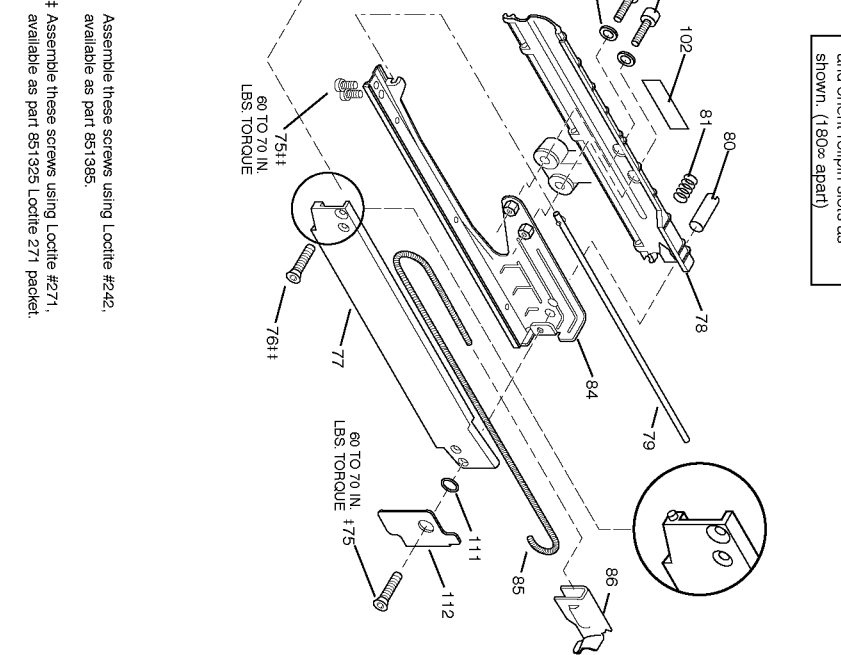

T5554

PNEUMATIC STAPLER
ENGRAPADORA NEUMÁTICA
AGRAFEEUSE PNEUMATIQUE

DRIVER PISTON ASSEMBLY

ORIFICE GAP AND INSTRUCTIONS ARE SUPPLIED WITH VALVE

MULTI-DIRECTIONAL EXHAUST

IP1099-1-REV/A 3/97
TO BE USED WITH IP1099-2 AND 105041 OPERATION AND MAINTENANCE MANUAL

† Assemble these screws using Loctite #242, available as part 851395.

‡ Assemble these screws using Loctite #271, available as part 851325 Loctite 271 pack.

Parts List for T55S4 Type 0

Item Number	Part Number	Description	Qty Required
1	MSLC6100-16	SCREW- SLHCS M6 X 1.	1
2	T55034	COVER-EXHAUST	1
3	MSC6100-25	SCREW-SHCS-M6X1.00X2	4
4	105584	CAP (SERVICE PART)	1
5	T55024	GASKET- FRAME CAP	1
6	T55050	BUMPER-TOP	1
7	854016	SPRING-HEAD VALVE	1
8	MRG041630	O-RING-1.638X.118	1
9	105577	HEAD VALVE (SERVICE	1
10	MRG052526	O-RING-2.067X.103	1
11	T60006	SEAL-CYLINDER	1
12	000000-00	No Longer Available	1
13	850006	O-RING-1.987X.103	1
14	T55051	SEAL- CHECK	1
15	851753	O-RING-2.734X.139	1
16	T55027	RING-CYLINDER	1
17	000000-00	No Longer Available	1
18	000000-00	No Longer Available	1
19	000000-00	No Longer Available	1
20	MPP030020	PIN-SPIRAL M3X20MM	1
21	102549	PIN-SPECIAL SPIROL M	3
22	850235	O-RING-1.487X.103	1
23	N65006	CAP-END	1
24	86459	O-RING	1
25	851554	O-RING-.703X.103	1
30	850607	O-RING	1
31	000000-00	No Longer Available	1