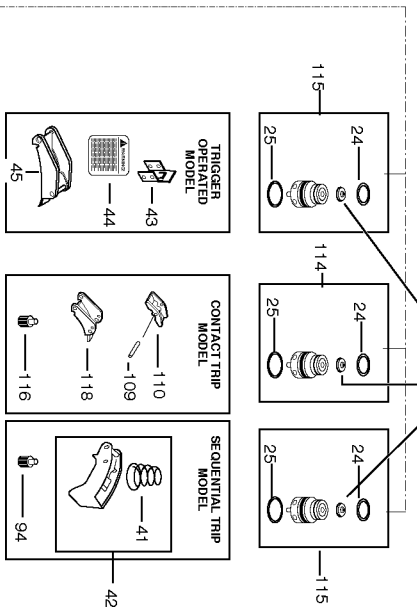

T5554

PNEUMATIC STAPLER
ENGRAPADORA NEUMÁTICA
AGRAFEEUSE PNEUMATIQUE

DRIVER PISTON ASSEMBLY

ORIFICE GAP AND INSTRUCTIONS ARE SUPPLIED WITH VALVE

MULTI-DIRECTIONAL EXHAUST

IP1099-1-REV/A 3/97
TO BE USED WITH IP1099-2 AND 105041 OPERATION AND MAINTENANCE MANUAL

† Assemble these screws using Loctite #242, available as part 851395.

‡ Assemble these screws using Loctite #271, available as part 851325 Loctite 271 pack.

Parts List for T55S4 Type 0

Item Number	Part Number	Description	Qty Required
1	MSLC6100-16	SCREW- SLHCS M6 X 1.	1
2	T55034	COVER-EXHAUST	1
3	MSC6100-25	SCREW-SHCS-M6X1.00X2	4
4	105584	CAP (SERVICE PART)	1
5	T55024	GASKET- FRAME CAP	1
6	T55050	BUMPER-TOP	1
7	854016	SPRING-HEAD VALVE	1
8	MRG041630	O-RING-1.638X.118	1
9	105577	HEAD VALVE (SERVICE	1
10	MRG052526	O-RING-2.067X.103	1
11	T60006	SEAL-CYLINDER	1
12	000000-00	No Longer Available	1
13	850006	O-RING-1.987X.103	1
14	T55051	SEAL- CHECK	1
15	851753	O-RING-2.734X.139	1
16	T55027	RING-CYLINDER	1
17	000000-00	No Longer Available	1
18	000000-00	No Longer Available	1
19	000000-00	No Longer Available	1
20	MPP030020	PIN-SPIRAL M3X20MM	1
21	102549	PIN-SPECIAL SPIROL M	3
22	850235	O-RING-1.487X.103	1
23	N65006	CAP-END	1
24	86459	O-RING	1
25	851554	O-RING-.703X.103	1
30	850607	O-RING	1
31	000000-00	No Longer Available	1