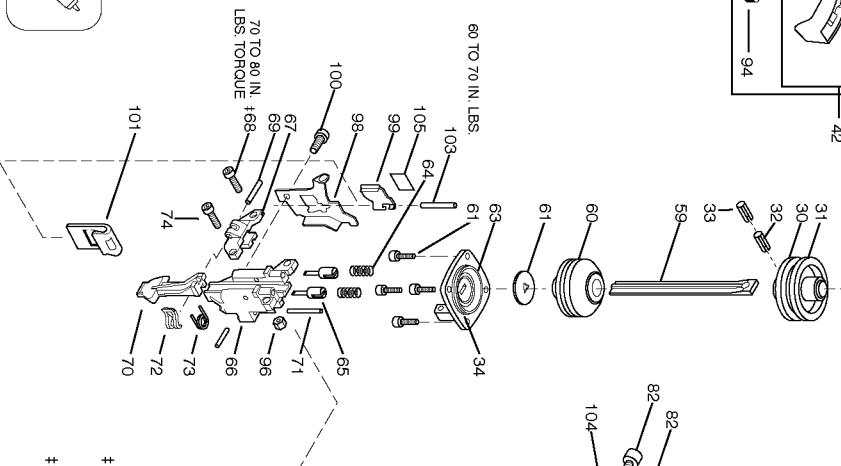

T5554

PNEUMATIC STAPLER
ENGRAPADORA NEUMÁTICA
AGRAFEEUSE PNEUMATIQUE

DRIVER PISTON ASSEMBLY

ORIFICE GAP AND INSTRUCTIONS ARE SUPPLIED WITH VALVE

MULTI-DIRECTIONAL EXHAUST

IP1099-1-REV/A 3/97
TO BE USED WITH IP1099-2 AND 105041 OPERATION AND MAINTENANCE MANUAL

† Assemble these screws using Loctite #242, available as part 851395.

‡ Assemble these screws using Loctite #271, available as part 851325 Loctite 271 pack.

Parts List for T55S4 Type 0

Item Number	Part Number	Description	Qty Required
1	MSLC6100-16	SCREW- SLHCS M6 X 1.	1
2	T55034	COVER-EXHAUST	1
3	MSC6100-25	SCREW-SHCS-M6X1.00X2	4
4	105584	CAP (SERVICE PART)	1
5	T55024	GASKET- FRAME CAP	1
6	T55050	BUMPER-TOP	1
7	854016	SPRING-HEAD VALVE	1
8	MRG041630	O-RING-1.638X.118	1
9	105577	HEAD VALVE (SERVICE	1
10	MRG052526	O-RING-2.067X.103	1
11	T60006	SEAL-CYLINDER	1
12	000000-00	No Longer Available	1
13	850006	O-RING-1.987X.103	1
14	T55051	SEAL- CHECK	1
15	851753	O-RING-2.734X.139	1
16	T55027	RING-CYLINDER	1
17	000000-00	No Longer Available	1
18	000000-00	No Longer Available	1
19	000000-00	No Longer Available	1
20	MPP030020	PIN-SPIRAL M3X20MM	1
21	102549	PIN-SPECIAL SPIROL M	3
22	850235	O-RING-1.487X.103	1
23	N65006	CAP-END	1
24	86459	O-RING	1
25	851554	O-RING-.703X.103	1
30	850607	O-RING	1
31	000000-00	No Longer Available	1