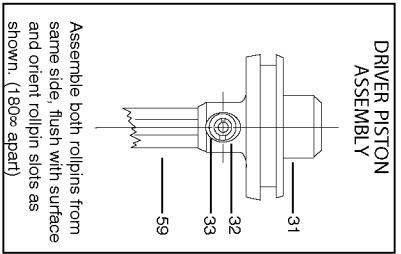

T5554

PNEUMATIC STAPLER
ENGRAPADORA NEUMÁTICA
AGRAFEEUSE PNEUMATIQUE

DRIVER PISTON ASSEMBLY

ORIFICE GAP AND INSTRUCTIONS ARE SUPPLIED WITH VALVE

MULTI-DIRECTIONAL EXHAUST

IP1099-1-REV/A 3/97
TO BE USED WITH IP1099-2 AND 105041 OPERATION AND MAINTENANCE MANUAL

† Assemble these screws using Loctite #242, available as part 851395.

‡ Assemble these screws using Loctite #271, available as part 851325 Loctite 271 pack.

Parts List for T55S4 Type 0

Item Number	Part Number	Description	Qty Required
1	MSLC6100-16	SCREW- SLHCS M6 X 1.	1
2	T55034	COVER-EXHAUST	1
3	MSC6100-25	SCREW-SHCS-M6X1.00X2	4
4	105584	CAP (SERVICE PART)	1
5	T55024	GASKET- FRAME CAP	1
6	T55050	BUMPER-TOP	1
7	854016	SPRING-HEAD VALVE	1
8	MRG041630	O-RING-1.638X.118	1
9	105577	HEAD VALVE (SERVICE	1
10	MRG052526	O-RING-2.067X.103	1
11	T60006	SEAL-CYLINDER	1
12	000000-00	No Longer Available	1
13	850006	O-RING-1.987X.103	1
14	T55051	SEAL- CHECK	1
15	851753	O-RING-2.734X.139	1
16	T55027	RING-CYLINDER	1
17	000000-00	No Longer Available	1
18	000000-00	No Longer Available	1
19	000000-00	No Longer Available	1
20	MPP030020	PIN-SPIRAL M3X20MM	1
21	102549	PIN-SPECIAL SPIROL M	3
22	850235	O-RING-1.487X.103	1
23	N65006	CAP-END	1
24	86459	O-RING	1
25	851554	O-RING-.703X.103	1
30	850607	O-RING	1
31	000000-00	No Longer Available	1