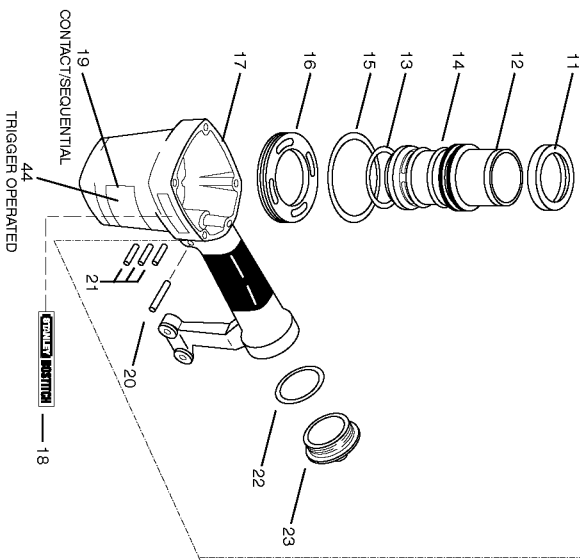

T5554

PNEUMATIC STAPLER
ENGRAPADORA NEUMÁTICA
AGRAFEEUSE PNEUMATIQUE

DRIVER PISTON ASSEMBLY

ORIFICE GAP AND INSTRUCTIONS ARE SUPPLIED WITH VALVE

MULTI-DIRECTIONAL EXHAUST

IP1099-1-REV/A 3/97
TO BE USED WITH IP1099-2 AND 105041 OPERATION AND MAINTENANCE MANUAL

† Assemble these screws using Loctite #242, available as part 851395.

‡ Assemble these screws using Loctite #271, available as part 851325 Loctite 271 pack.

Parts List for T55S4 Type 0

Item Number	Part Number	Description	Qty Required
1	MSLC6100-16	SCREW- SLHCS M6 X 1.	1
2	T55034	COVER-EXHAUST	1
3	MSC6100-25	SCREW-SHCS-M6X1.00X2	4
4	105584	CAP (SERVICE PART)	1
5	T55024	GASKET- FRAME CAP	1
6	T55050	BUMPER-TOP	1
7	854016	SPRING-HEAD VALVE	1
8	MRG041630	O-RING-1.638X.118	1
9	105577	HEAD VALVE (SERVICE	1
10	MRG052526	O-RING-2.067X.103	1
11	T60006	SEAL-CYLINDER	1
12	000000-00	No Longer Available	1
13	850006	O-RING-1.987X.103	1
14	T55051	SEAL- CHECK	1
15	851753	O-RING-2.734X.139	1
16	T55027	RING-CYLINDER	1
17	000000-00	No Longer Available	1
18	000000-00	No Longer Available	1
19	000000-00	No Longer Available	1
20	MPP030020	PIN-SPIRAL M3X20MM	1
21	102549	PIN-SPECIAL SPIROL M	3
22	850235	O-RING-1.487X.103	1
23	N65006	CAP-END	1
24	86459	O-RING	1
25	851554	O-RING-.703X.103	1
30	850607	O-RING	1
31	000000-00	No Longer Available	1