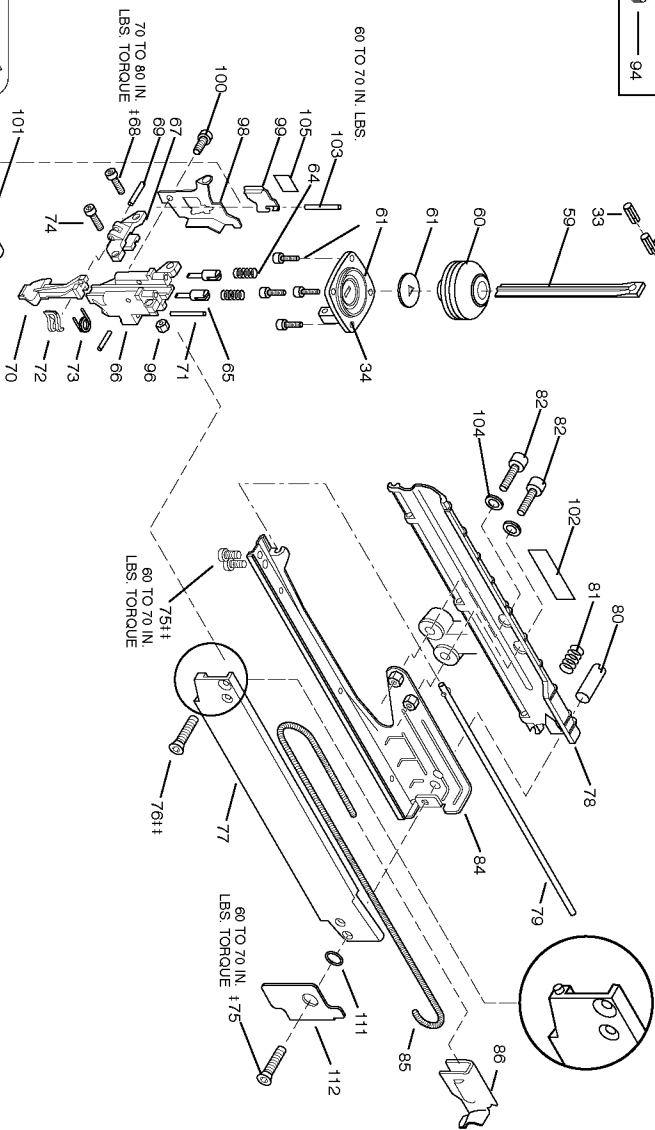

T50S4 PNEUMATIC STAPLER

DRIVER PISTON ASSEMBLY

OFFICE CAP AND INSTRUCTIONS ARE SUPPLIED WITH VALVE

- + Assemble these screws using Loctite #242, available as part 851395.
- ## Assemble these screws using Loctite #271, available as part 851325 Loctite 271 pack-et.

Parts List for T50S4 Type 0

Item Number	Part Number	Description	Qty Required
1	MSF6100-20	SCREW- SFHCS M6 X 1.	1
2	000000-00	No Longer Available	1
3	MSC5080-20	SCREW-SOC HD. CAP M5	4
4	000000-00	No Longer Available	1
5	N50013	SEAL- CYLINDER CAP	1
6	T50002	BUMPER- TOP	1
7	854015	COMPRESSION SPRING	1
8	MRG039231	O-RING-1.543X.125	1
9	T50003	HEAD VALVE	1
10	RG183109	O-RING-1.831X.098	1
11	N70151	CYLINDER SEAL	1
12	000000-00	No Longer Available	1
13	850605	O-RING-1.925X.103-NB	1
14	N50034	CHECK SEAL	1
15	850683	O-RING-2.425X.103	1
16	N50015-S	BOSTITCH RING	1
17	000000-00	No Longer Available	1
18	112696	LABEL-N59FN BOSTITCH	1
19	159912	LABEL-WARNING-COIL N	1
20	MPP030020	PIN-SPIRAL M3X20MM	1
21	102549	PIN-SPECIAL SPIROL M	3
22	850235	O-RING-1.487X.103	1
23	103651	CAP-END	1
24	86459	O-RING	1
25	MRG019824	O-RING-.780X.094	1
30	850606	O-RING	1
31	000000-00	No Longer Available	1