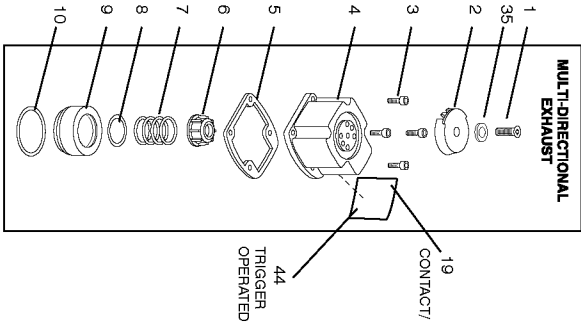

T50S4 PNEUMATIC STAPLER

DRIVER PISTON ASSEMBLY

OFFICE CAP AND INSTRUCTIONS ARE SUPPLIED WITH VALVE

- + Assemble these screws using Loctite #242, available as part 851395.
- ## Assemble these screws using Loctite #271, available as part 851325 Loctite 271 pack-et.

Parts List for T50S4 Type 0

Item Number	Part Number	Description	Qty Required
1	MSF6100-20	SCREW- SFHCS M6 X 1.	1
2	000000-00	No Longer Available	1
3	MSC5080-20	SCREW-SOC HD. CAP M5	4
4	000000-00	No Longer Available	1
5	N50013	SEAL- CYLINDER CAP	1
6	T50002	BUMPER- TOP	1
7	854015	COMPRESSION SPRING	1
8	MRG039231	O-RING-1.543X.125	1
9	T50003	HEAD VALVE	1
10	RG183109	O-RING-1.831X.098	1
11	N70151	CYLINDER SEAL	1
12	000000-00	No Longer Available	1
13	850605	O-RING-1.925X.103-NB	1
14	N50034	CHECK SEAL	1
15	850683	O-RING-2.425X.103	1
16	N50015-S	BOSTITCH RING	1
17	000000-00	No Longer Available	1
18	112696	LABEL-N59FN BOSTITCH	1
19	159912	LABEL-WARNING-COIL N	1
20	MPP030020	PIN-SPIRAL M3X20MM	1
21	102549	PIN-SPECIAL SPIROL M	3
22	850235	O-RING-1.487X.103	1
23	103651	CAP-END	1
24	86459	O-RING	1
25	MRG019824	O-RING-.780X.094	1
30	850606	O-RING	1
31	000000-00	No Longer Available	1