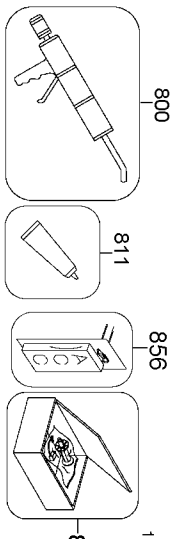

T50S4 PNEUMATIC STAPLER

DRIVER PISTON ASSEMBLY

OFFICE CAP AND INSTRUCTIONS ARE SUPPLIED WITH VALVE

- + Assemble these screws using Loctite #242, available as part 851395.
- ## Assemble these screws using Loctite #271, available as part 851325 Loctite 271 pack-et.

Parts List for T50S4 Type 0

Item Number	Part Number	Description	Qty Required
1	MSF6100-20	SCREW- SFHCS M6 X 1.	1
2	000000-00	No Longer Available	1
3	MSC5080-20	SCREW-SOC HD. CAP M5	4
4	000000-00	No Longer Available	1
5	N50013	SEAL- CYLINDER CAP	1
6	T50002	BUMPER- TOP	1
7	854015	COMPRESSION SPRING	1
8	MRG039231	O-RING-1.543X.125	1
9	T50003	HEAD VALVE	1
10	RG183109	O-RING-1.831X.098	1
11	N70151	CYLINDER SEAL	1
12	000000-00	No Longer Available	1
13	850605	O-RING-1.925X.103-NB	1
14	N50034	CHECK SEAL	1
15	850683	O-RING-2.425X.103	1
16	N50015-S	BOSTITCH RING	1
17	000000-00	No Longer Available	1
18	112696	LABEL-N59FN BOSTITCH	1
19	159912	LABEL-WARNING-COIL N	1
20	MPP030020	PIN-SPIRAL M3X20MM	1
21	102549	PIN-SPECIAL SPIROL M	3
22	850235	O-RING-1.487X.103	1
23	103651	CAP-END	1
24	86459	O-RING	1
25	MRG019824	O-RING-.780X.094	1
30	850606	O-RING	1
31	000000-00	No Longer Available	1

Parts List for T50S4 Type 0

Item Number	Part Number	Description	Qty Required
109	MPD016012	PIN-DOWEL-.062X.459	1
110	T55092	ROCKER-TRIGGER	1
111	000000-00	No Longer Available	1
112	000000-00	No Longer Available	1
114	STV2	KIT-TRIGGER	1
115	TVA6	KIT-TRIGGER VALVE	1
116	107490	GRIP-HANDLE	1
117	100298	PIN-SPIRAL M3X30	1
800	100653	LUBE (2CC)	1
800	100679	LUBE (1LB.CAN)	1
811	851325	LOCTITE	1
811	851385	LOCTITE	1
876	000000-00	No Longer Available	1
876	ORK1	REPAIR KIT	1
876	000000-00	No Longer Available	1
876	RBK1	T40/T50/N50-N60 REB	1
876	RBK2	T40/T50/N50-N60 REB	1