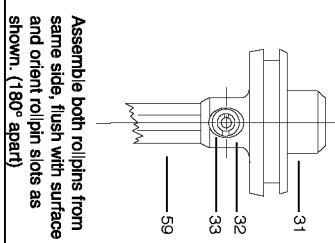

T50S4 PNEUMATIC STAPLER

DRIVER PISTON ASSEMBLY

OFFICE CAP AND INSTRUCTIONS ARE SUPPLIED WITH VALVE

- + Assemble these screws using Loctite #242, available as part 851395.
- ## Assemble these screws using Loctite #271, available as part 851325 Loctite 271 pack-et.

Parts List for T50S4 Type 0

Item Number	Part Number	Description	Qty Required
1	MSF6100-20	SCREW- SFHCS M6 X 1.	1
2	000000-00	No Longer Available	1
3	MSC5080-20	SCREW-SOC HD. CAP M5	4
4	000000-00	No Longer Available	1
5	N50013	SEAL- CYLINDER CAP	1
6	T50002	BUMPER- TOP	1
7	854015	COMPRESSION SPRING	1
8	MRG039231	O-RING-1.543X.125	1
9	T50003	HEAD VALVE	1
10	RG183109	O-RING-1.831X.098	1
11	N70151	CYLINDER SEAL	1
12	000000-00	No Longer Available	1
13	850605	O-RING-1.925X.103-NB	1
14	N50034	CHECK SEAL	1
15	850683	O-RING-2.425X.103	1
16	N50015-S	BOSTITCH RING	1
17	000000-00	No Longer Available	1
18	112696	LABEL-N59FN BOSTITCH	1
19	159912	LABEL-WARNING-COIL N	1
20	MPP030020	PIN-SPIRAL M3X20MM	1
21	102549	PIN-SPECIAL SPIROL M	3
22	850235	O-RING-1.487X.103	1
23	103651	CAP-END	1
24	86459	O-RING	1
25	MRG019824	O-RING-.780X.094	1
30	850606	O-RING	1
31	000000-00	No Longer Available	1