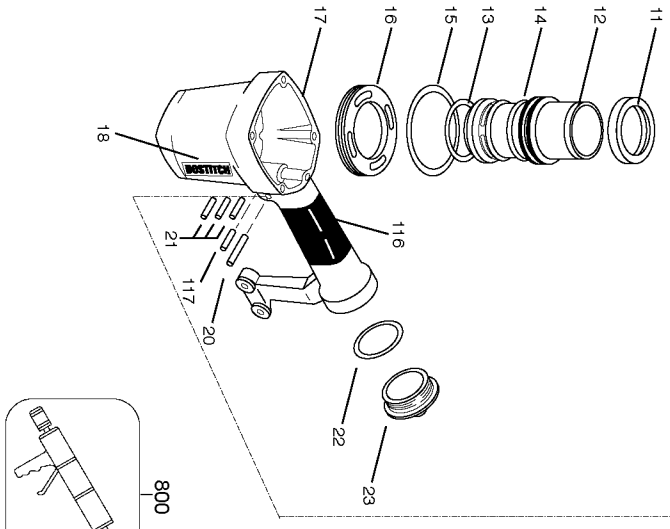

T50S4 PNEUMATIC STAPLER

DRIVER PISTON ASSEMBLY

OFFICE CAP AND INSTRUCTIONS ARE SUPPLIED WITH VALVE

- + Assemble these screws using Loctite #242, available as part 851395.
- ## Assemble these screws using Loctite #271, available as part 851325 Loctite 271 pack-et.

Parts List for T50S4 Type 0

Item Number	Part Number	Description	Qty Required
1	MSF6100-20	SCREW- SFHCS M6 X 1.	1
2	000000-00	No Longer Available	1
3	MSC5080-20	SCREW-SOC HD. CAP M5	4
4	000000-00	No Longer Available	1
5	N50013	SEAL- CYLINDER CAP	1
6	T50002	BUMPER- TOP	1
7	854015	COMPRESSION SPRING	1
8	MRG039231	O-RING-1.543X.125	1
9	T50003	HEAD VALVE	1
10	RG183109	O-RING-1.831X.098	1
11	N70151	CYLINDER SEAL	1
12	000000-00	No Longer Available	1
13	850605	O-RING-1.925X.103-NB	1
14	N50034	CHECK SEAL	1
15	850683	O-RING-2.425X.103	1
16	N50015-S	BOSTITCH RING	1
17	000000-00	No Longer Available	1
18	112696	LABEL-N59FN BOSTITCH	1
19	159912	LABEL-WARNING-COIL N	1
20	MPP030020	PIN-SPIRAL M3X20MM	1
21	102549	PIN-SPECIAL SPIROL M	3
22	850235	O-RING-1.487X.103	1
23	103651	CAP-END	1
24	86459	O-RING	1
25	MRG019824	O-RING-.780X.094	1
30	850606	O-RING	1
31	000000-00	No Longer Available	1