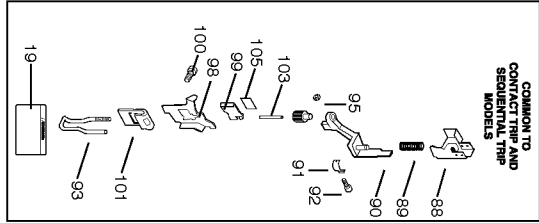

T50S4 PNEUMATIC STAPLER

DRIVER PISTON ASSEMBLY

OFFICE CAP AND INSTRUCTIONS ARE SUPPLIED WITH VALVE

- + Assemble these screws using Loctite #242, available as part 851395.
- ## Assemble these screws using Loctite #271, available as part 851325 Loctite 271 pack-et.

Parts List for T50S4 Type 0

Item Number	Part Number	Description	Qty Required
1	MSF6100-20	SCREW- SFHCS M6 X 1.	1
2	000000-00	No Longer Available	1
3	MSC5080-20	SCREW-SOC HD. CAP M5	4
4	000000-00	No Longer Available	1
5	N50013	SEAL- CYLINDER CAP	1
6	T50002	BUMPER- TOP	1
7	854015	COMPRESSION SPRING	1
8	MRG039231	O-RING-1.543X.125	1
9	T50003	HEAD VALVE	1
10	RG183109	O-RING-1.831X.098	1
11	N70151	CYLINDER SEAL	1
12	000000-00	No Longer Available	1
13	850605	O-RING-1.925X.103-NB	1
14	N50034	CHECK SEAL	1
15	850683	O-RING-2.425X.103	1
16	N50015-S	BOSTITCH RING	1
17	000000-00	No Longer Available	1
18	112696	LABEL-N59FN BOSTITCH	1
19	159912	LABEL-WARNING-COIL N	1
20	MPP030020	PIN-SPIRAL M3X20MM	1
21	102549	PIN-SPECIAL SPIROL M	3
22	850235	O-RING-1.487X.103	1
23	103651	CAP-END	1
24	86459	O-RING	1
25	MRG019824	O-RING-.780X.094	1
30	850606	O-RING	1
31	000000-00	No Longer Available	1