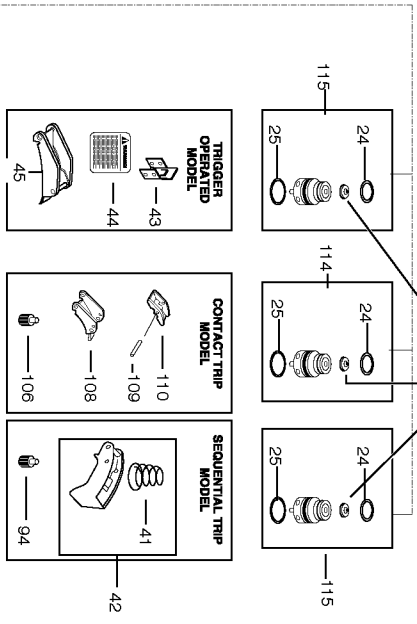

OFFICE CAP AND INSTRUCTIONS ARE SUPPLIED WITH VALVE