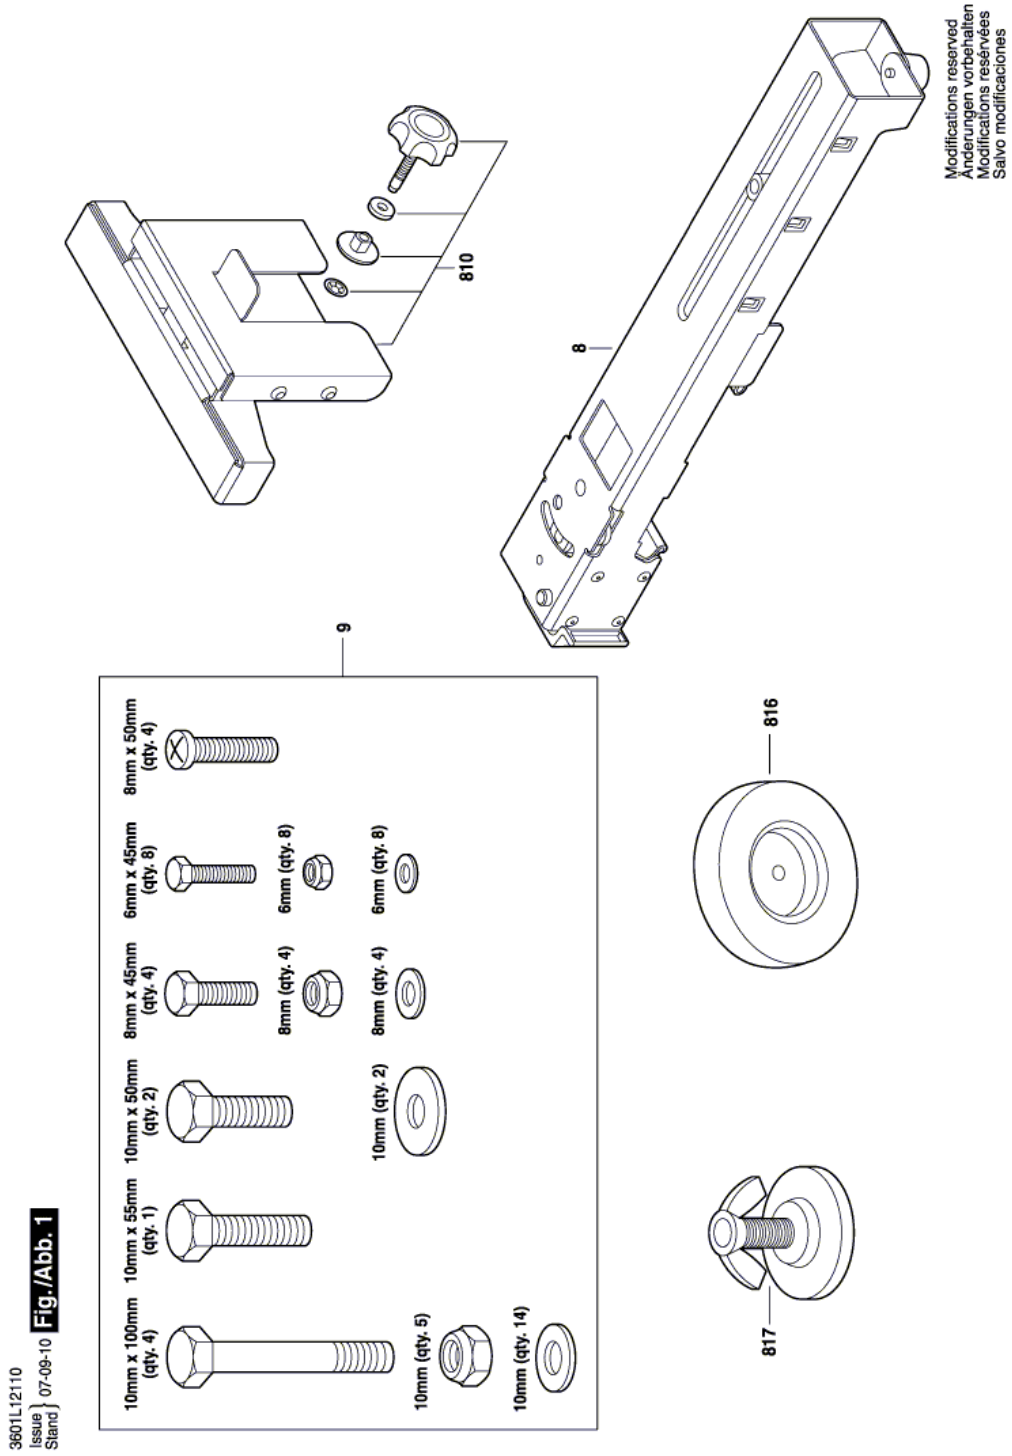

Stand - 3 601 L12 110 - T4B

www.powertools-aftersaleservice.com

BOSCH

Item	Part Number	Description	Illustration	Price	Quantity	Price Group
8	2 610 948 622	Mounting Device		1	-,-	2 41
9	2 610 953 397	Fastening parts kit		1	-,-	1 29
810	2 610 953 398	Assembly Kit		1	-,-	1 32
816	2 610 009 637	Wheel		1	-,-	2 32
817	2 610 923 996	Supporting foot		1	-,-	1 35

Illustration - Type E

Information subject to change without further notice.