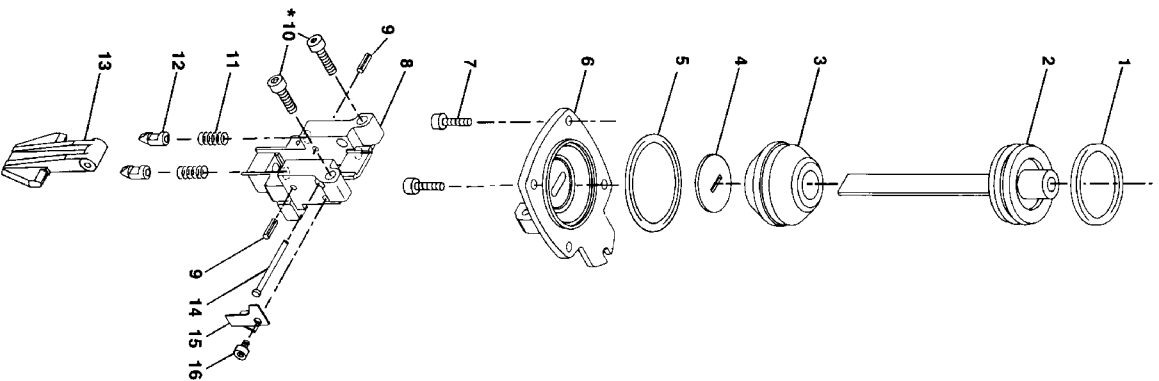

T40S5-SF PNEUMATIC STAPLER

TRIGGER OPERATED MODEL

* Use Loctite #271 when installing. Available in 0.5cc packet as part #851325. See special assembly instructions on page 22.

Parts List for T40S5-SF Type 0

Parts List for T40S5-SF Type 0

Item Number	Part Number	Description	Qty Required
28	000000-00	No Longer Available	1
29	000000-00	No Longer Available	1
30	MMP3050-12	SCREW-PANHDS-M3X0.50	1
31	MSC5080-12	SCREW-SHCS-M5X0.8X12	2
32	T50118	WASHER-PLAIN	2
33	N70151	CYLINDER SEAL	1
34	000000-00	No Longer Available	1
35	N50034	CHECK SEAL	1
36	850605	O-RING-1.925X.103-NB	1
37	850683	O-RING-2.425X.103	1
38	N50015-S	BOSTITCH RING	1
39	000000-00	No Longer Available	1
42	102549	PIN-SPECIAL SPIROL M	3
43	MPP030020	PIN-SPIRAL M3X20MM	1
44	850235	O-RING-1.487X.103	1
45	103651	CAP-END	1
50	000000-00	No Longer Available	1
51	N50013	SEAL- CYLINDER CAP	1
52	N50088	PISTON STOP	1
53	854015	COMPRESSION SPRING	1
54	MRG034826	O-RING-1.370X.102	1
55	T50003	HEAD VALVE	1
56	851548	O-RING	2
57	86459	O-RING	1
58	MRG019824	O-RING-.780X.094	1
61	N50082A	ASSEMBLY-TRIGGER	1
62	TVA6	KIT-TRIGGER VALVE	1