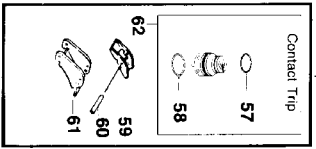

T40S5-SF PNEUMATIC STAPLER

TRIGGER OPERATED MODEL