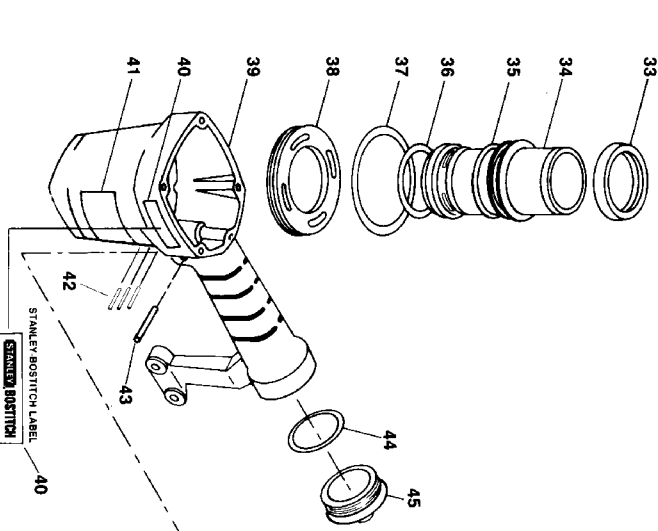

T40S5-SF PNEUMATIC STAPLER

TRIGGER OPERATED MODEL

* Use Loctite #271 when installing. Available in 0.5cc packet as part #851325. See special assembly instructions on page 22.

Parts List for T40S5-SF Type 0

Item Number	Part Number	Description	Qty Required
1	851547	O-RING-1.327X.138	1
2	000000-00	No Longer Available	1
3	N50085	BUMPER	1
4	000000-00	No Longer Available	1
5	851483-S	O-RING	1
6	000000-00	No Longer Available	1
7	MSC5080-20	SCREW-SOC HD. CAP M5	4
8	000000-00	No Longer Available	1
9	9042	PIN	2
10	MSC5080-25	SCREW-SHCS-M5X0.80X2	2
11	000000-00	No Longer Available	1
12	000000-00	No Longer Available	1
13	000000-00	No Longer Available	1
14	000000-00	No Longer Available	1
15	000000-00	No Longer Available	1
16	MSC4070-5	SCREW-SHCS-M4X0.70X5	1
17	MSC4070-10	SCREW-SHCS-M4X0.70X1	1
18	MSC5080-10	SCREW-SHCS-M5X0.80X1	2
19	MLW5	WASHER-HSLW M5	2
20	MSC4070-6	SCREW-SHCS-M4X0.70X6	2
21	000000-00	No Longer Available	1
22	LW8	WASHER-#8 LOCK	2
23	MHE4070-100	ELASTIC STOP NUT-M4	2
24	000000-00	No Longer Available	2
25	000000-00	No Longer Available	1
26	000000-00	No Longer Available	1
27	000000-00	No Longer Available	1