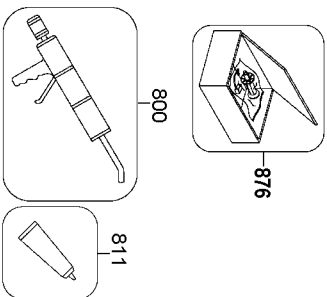

T40S5-SF PNEUMATIC STAPLER

TRIGGER OPERATED MODEL

* Use Loctite #271 when installing. Available in 0.5cc packet as part #851325. See special assembly instructions on page 22.

Parts List for T40S5-SF Type 0

Item Number	Part Number	Description	Qty Required
1	851547	O-RING-1.327X.138	1
2	000000-00	No Longer Available	1
3	N50085	BUMPER	1
4	000000-00	No Longer Available	1
5	851483-S	O-RING	1
6	000000-00	No Longer Available	1
7	MSC5080-20	SCREW-SOC HD. CAP M5	4
8	000000-00	No Longer Available	1
9	9042	PIN	2
10	MSC5080-25	SCREW-SHCS-M5X0.80X2	2
11	000000-00	No Longer Available	1
12	000000-00	No Longer Available	1
13	000000-00	No Longer Available	1
14	000000-00	No Longer Available	1
15	000000-00	No Longer Available	1
16	MSC4070-5	SCREW-SHCS-M4X0.70X5	1
17	MSC4070-10	SCREW-SHCS-M4X0.70X1	1
18	MSC5080-10	SCREW-SHCS-M5X0.80X1	2
19	MLW5	WASHER-HSLW M5	2
20	MSC4070-6	SCREW-SHCS-M4X0.70X6	2
21	000000-00	No Longer Available	1
22	LW8	WASHER-#8 LOCK	2
23	MHE4070-100	ELASTIC STOP NUT-M4	2
24	000000-00	No Longer Available	2
25	000000-00	No Longer Available	1
26	000000-00	No Longer Available	1
27	000000-00	No Longer Available	1