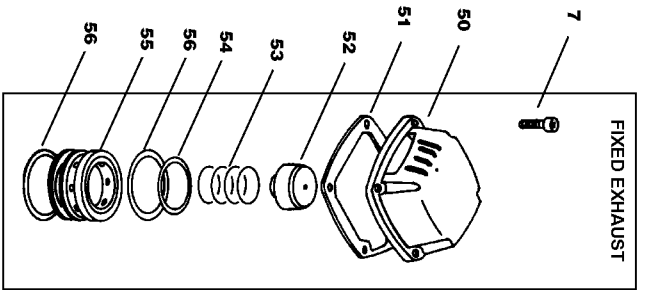

T40S5-SF PNEUMATIC STAPLER

TRIGGER OPERATED MODEL