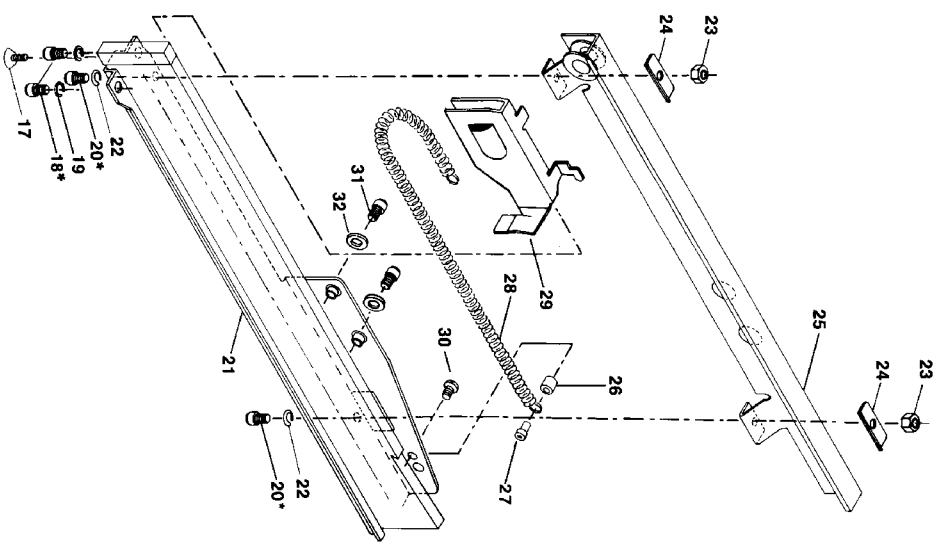

T40S5-SF PNEUMATIC STAPLER

TRIGGER OPERATED MODEL

* Use Loctite #271 when installing. Available in 0.5cc packet as part #851325. See special assembly instructions on page 22.

Parts List for T40S5-SF Type 0

Item Number	Part Number	Description	Qty Required
1	851547	O-RING-1.327X.138	1
2	000000-00	No Longer Available	1
3	N50085	BUMPER	1
4	000000-00	No Longer Available	1
5	851483-S	O-RING	1
6	000000-00	No Longer Available	1
7	MSC5080-20	SCREW-SOC HD. CAP M5	4
8	000000-00	No Longer Available	1
9	9042	PIN	2
10	MSC5080-25	SCREW-SHCS-M5X0.80X2	2
11	000000-00	No Longer Available	1
12	000000-00	No Longer Available	1
13	000000-00	No Longer Available	1
14	000000-00	No Longer Available	1
15	000000-00	No Longer Available	1
16	MSC4070-5	SCREW-SHCS-M4X0.70X5	1
17	MSC4070-10	SCREW-SHCS-M4X0.70X1	1
18	MSC5080-10	SCREW-SHCS-M5X0.80X1	2
19	MLW5	WASHER-HSLW M5	2
20	MSC4070-6	SCREW-SHCS-M4X0.70X6	2
21	000000-00	No Longer Available	1
22	LW8	WASHER-#8 LOCK	2
23	MHE4070-100	ELASTIC STOP NUT-M4	2
24	000000-00	No Longer Available	2
25	000000-00	No Longer Available	1
26	000000-00	No Longer Available	1
27	000000-00	No Longer Available	1