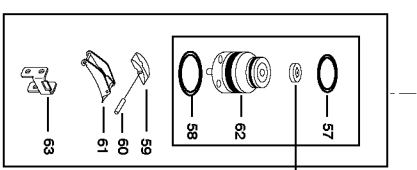

T40S4M

PNEUMATIC STAPLER
AGRAFEUSE PNEUMATIQUE
ENGRAPADORA PNEUMATICA

ORIFICE CAP AND
INSTRUCTIONS SUPPLIED
WITH VALVE