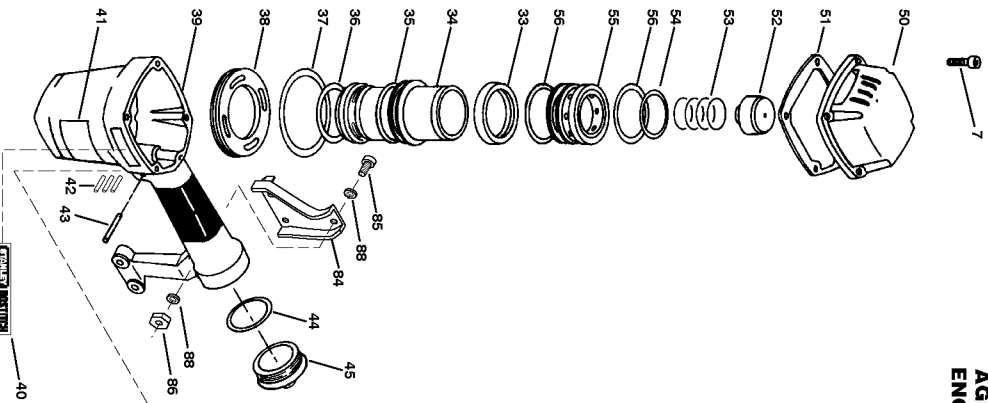

T40S4M

PNEUMATIC STAPLER
AGRAFEUSE PNEUMATIQUE
ENGRAPADORA PNEUMATICA

ORIFICE CAP AND
INSTRUCTIONS SUPPLIED
WITH VALVE