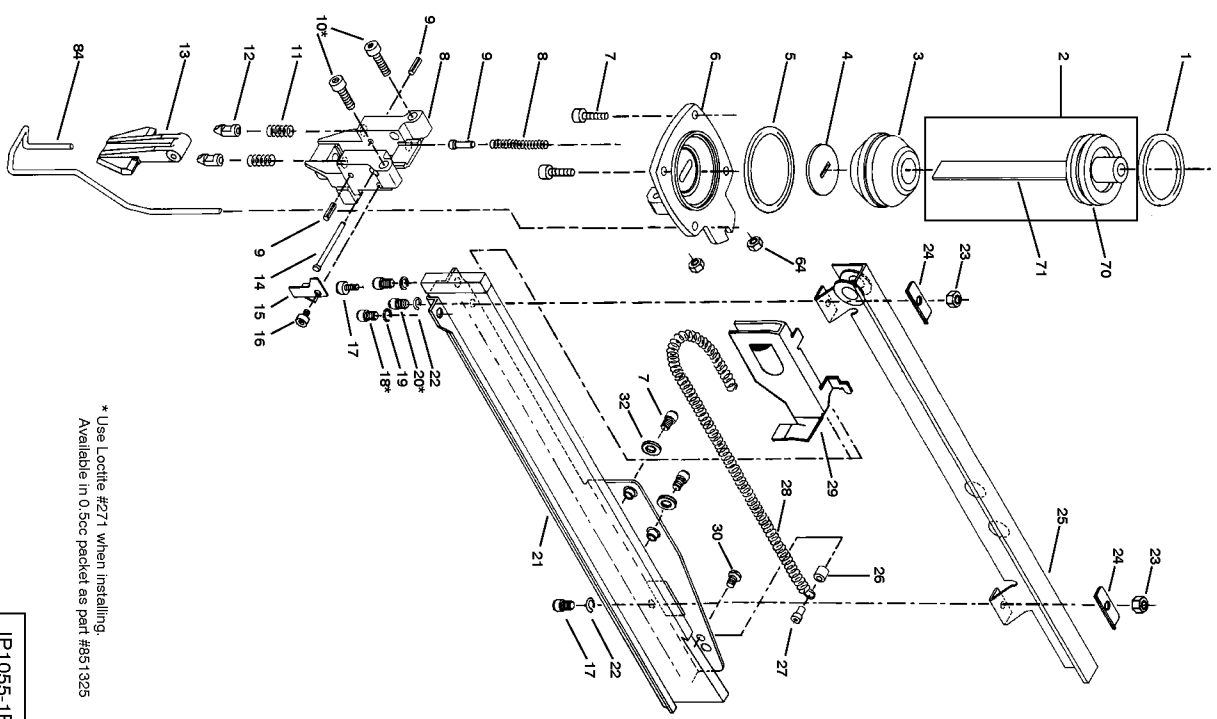

* Use Loctite #271 when installing.
Available in 0.5cc packet as part #851325