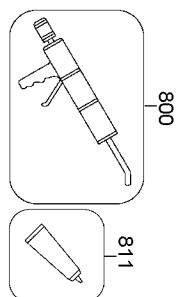

* Use Loctite #271 when installing.
Available in 0.5cc packet as part #851325