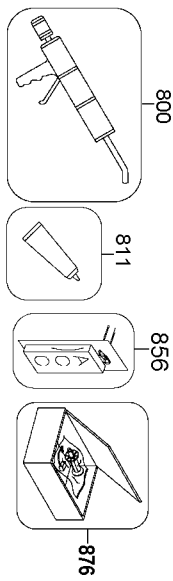

T40BSX

PNEUMATIC STAPLER
 ENGRAPADORA NEUMÁTICA
 AGRAFEUSE PNEUMATIQUE

* Use Loctite #271 when installing.
 Available in 0.5cc packer as part #851325

Parts List for T40BSX Type 0

Item Number	Part Number	Description	Qty Required
1	851547	O-RING-1.327X.138	1
2	000000-00	No Longer Available	1
3	N50085	BUMPER	1
4	000000-00	No Longer Available	1
5	851483-S	O-RING	1
6	000000-00	No Longer Available	1
7	MSC5080-20	SCREW-SOC HD. CAP M5	8
8	000000-00	No Longer Available	1
9	9042	PIN	2
10	102755	SCREW-SHCS-M5X0.80X3	2
11	000000-00	No Longer Available	2
12	000000-00	No Longer Available	2
13	000000-00	No Longer Available	1
14	000000-00	No Longer Available	1
16	MSC4070-5	SCREW-SHCS-M4X0.70X5	1
18	MSC5080-10	SCREW-SHCS-M5X0.80X1	2
19	MLW5	WASHER-HSLW M5	2
20	MSC4070-10	SCREW-SHCS-M4X0.70X1	1
21	000000-00	No Longer Available	1
22	LW8	WASHER-#8 LOCK	1
23	MHE4070-100	ELASTIC STOP NUT-M4	2
25	000000-00	No Longer Available	1
26	106100	ROD-SUPPORT	1
27	106101	MAGAZINE COVER ROD	1
28	000000-00	No Longer Available	1
29	000000-00	No Longer Available	1
30	MMP3050-12	SCREW-PANHDS-M3X0.50	1

Parts List for T40BSX Type 0

Item Number	Part Number	Description	Qty Required
31	000000-00	No Longer Available	1
32	T50118	WASHER-PLAIN	2
33	N70151	CYLINDER SEAL	1
34	000000-00	No Longer Available	1
35	N50034	CHECK SEAL	1
36	850605	O-RING-1.925X.103-NB	1
37	850683	O-RING-2.425X.103	1
38	N50015-S	BOSTITCH RING	1
39	000000-00	No Longer Available	1
40	112696	LABEL-N59FN BOSTITCH	1
41	159912	LABEL-WARNING-COIL N	1
42	102549	PIN-SPECIAL SPIROL M	3
43	MPP030020	PIN-SPIRAL M3X20MM	1
44	850235	O-RING-1.487X.103	1
45	103651	CAP-END	1
50	000000-00	No Longer Available	1
51	N50013	SEAL- CYLINDER CAP	1
52	N50088	PISTON STOP	1
53	854015	COMPRESSION SPRING	1
54	MRG034826	O-RING-1.370X.102	1
55	000000-00	No Longer Available	1
56	851548	O-RING	2
57	T55092	ROCKER-TRIGGER	1
58	MPD016012	PIN-DOWEL-.062X.459	1
59	100607	ASSEMBLY-TRIGGER	1
60	86459	O-RING	1
61	851554	O-RING-.703X.103	1