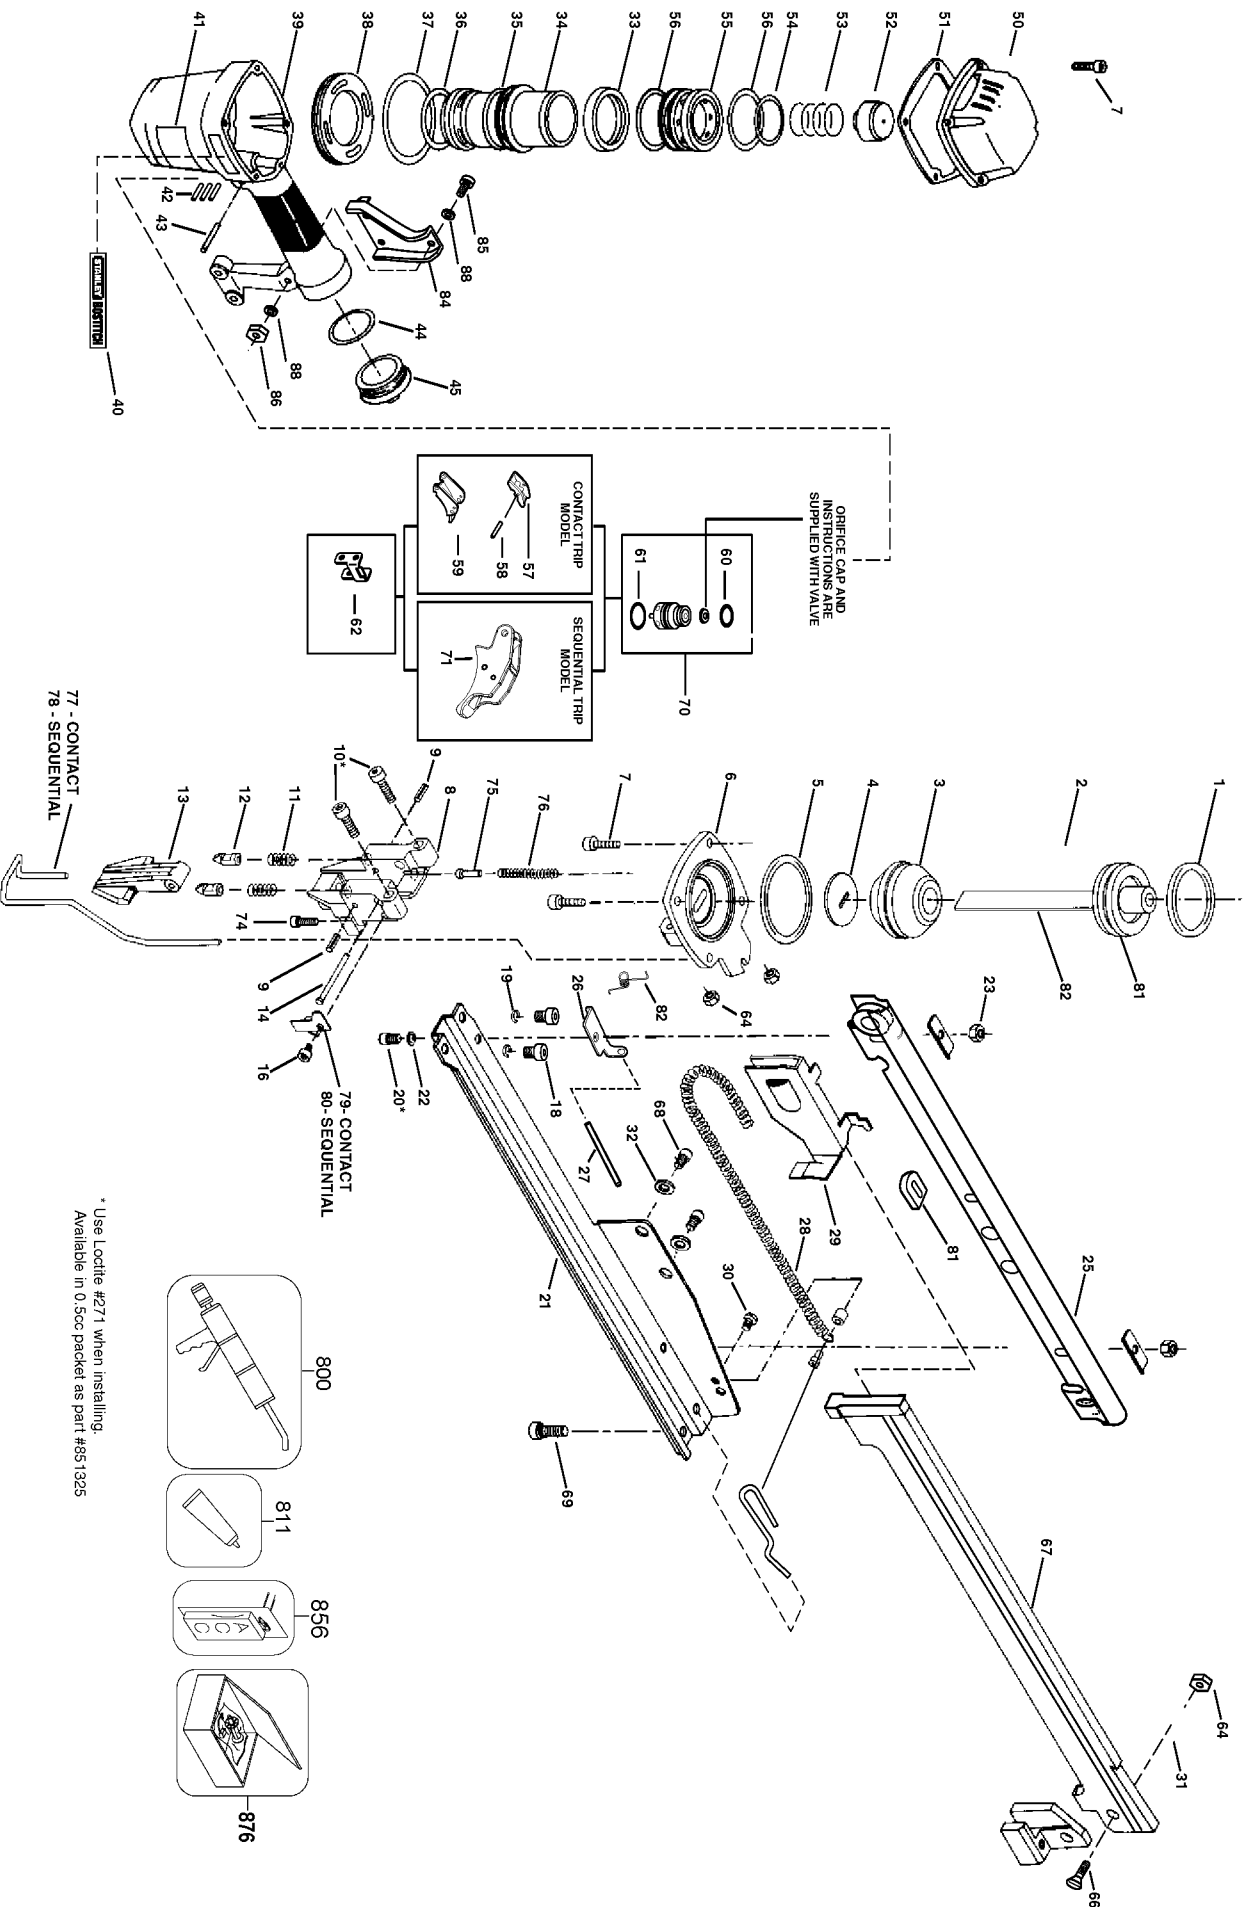

T40BSX

PNEUMATIC STAPLER
 ENGRAPADORA NEUMÁTICA
 AGRAFEUSE PNEUMATIQUE

* Use Loctite #271 when installing.
 Available in 0.5cc packer as part #851325

Parts List for T40BSX Type 0

Item Number	Part Number	Description	Qty Required
1	851547	O-RING-1.327X.138	1
2	000000-00	No Longer Available	1
3	N50085	BUMPER	1
4	000000-00	No Longer Available	1
5	851483-S	O-RING	1
6	000000-00	No Longer Available	1
7	MSC5080-20	SCREW-SOC HD. CAP M5	8
8	000000-00	No Longer Available	1
9	9042	PIN	2
10	102755	SCREW-SHCS-M5X0.80X3	2
11	000000-00	No Longer Available	2
12	000000-00	No Longer Available	2
13	000000-00	No Longer Available	1
14	000000-00	No Longer Available	1
16	MSC4070-5	SCREW-SHCS-M4X0.70X5	1
18	MSC5080-10	SCREW-SHCS-M5X0.80X1	2
19	MLW5	WASHER-HSLW M5	2
20	MSC4070-10	SCREW-SHCS-M4X0.70X1	1
21	000000-00	No Longer Available	1
22	LW8	WASHER-#8 LOCK	1
23	MHE4070-100	ELASTIC STOP NUT-M4	2
25	000000-00	No Longer Available	1
26	106100	ROD-SUPPORT	1
27	106101	MAGAZINE COVER ROD	1
28	000000-00	No Longer Available	1
29	000000-00	No Longer Available	1
30	MMP3050-12	SCREW-PANHDS-M3X0.50	1

Parts List for T40BSX Type 0

Item Number	Part Number	Description	Qty Required
31	000000-00	No Longer Available	1
32	T50118	WASHER-PLAIN	2
33	N70151	CYLINDER SEAL	1
34	000000-00	No Longer Available	1
35	N50034	CHECK SEAL	1
36	850605	O-RING-1.925X.103-NB	1
37	850683	O-RING-2.425X.103	1
38	N50015-S	BOSTITCH RING	1
39	000000-00	No Longer Available	1
40	112696	LABEL-N59FN BOSTITCH	1
41	159912	LABEL-WARNING-COIL N	1
42	102549	PIN-SPECIAL SPIROL M	3
43	MPP030020	PIN-SPIRAL M3X20MM	1
44	850235	O-RING-1.487X.103	1
45	103651	CAP-END	1
50	000000-00	No Longer Available	1
51	N50013	SEAL- CYLINDER CAP	1
52	N50088	PISTON STOP	1
53	854015	COMPRESSION SPRING	1
54	MRG034826	O-RING-1.370X.102	1
55	000000-00	No Longer Available	1
56	851548	O-RING	2
57	T55092	ROCKER-TRIGGER	1
58	MPD016012	PIN-DOWEL-.062X.459	1
59	100607	ASSEMBLY-TRIGGER	1
60	86459	O-RING	1
61	851554	O-RING-.703X.103	1