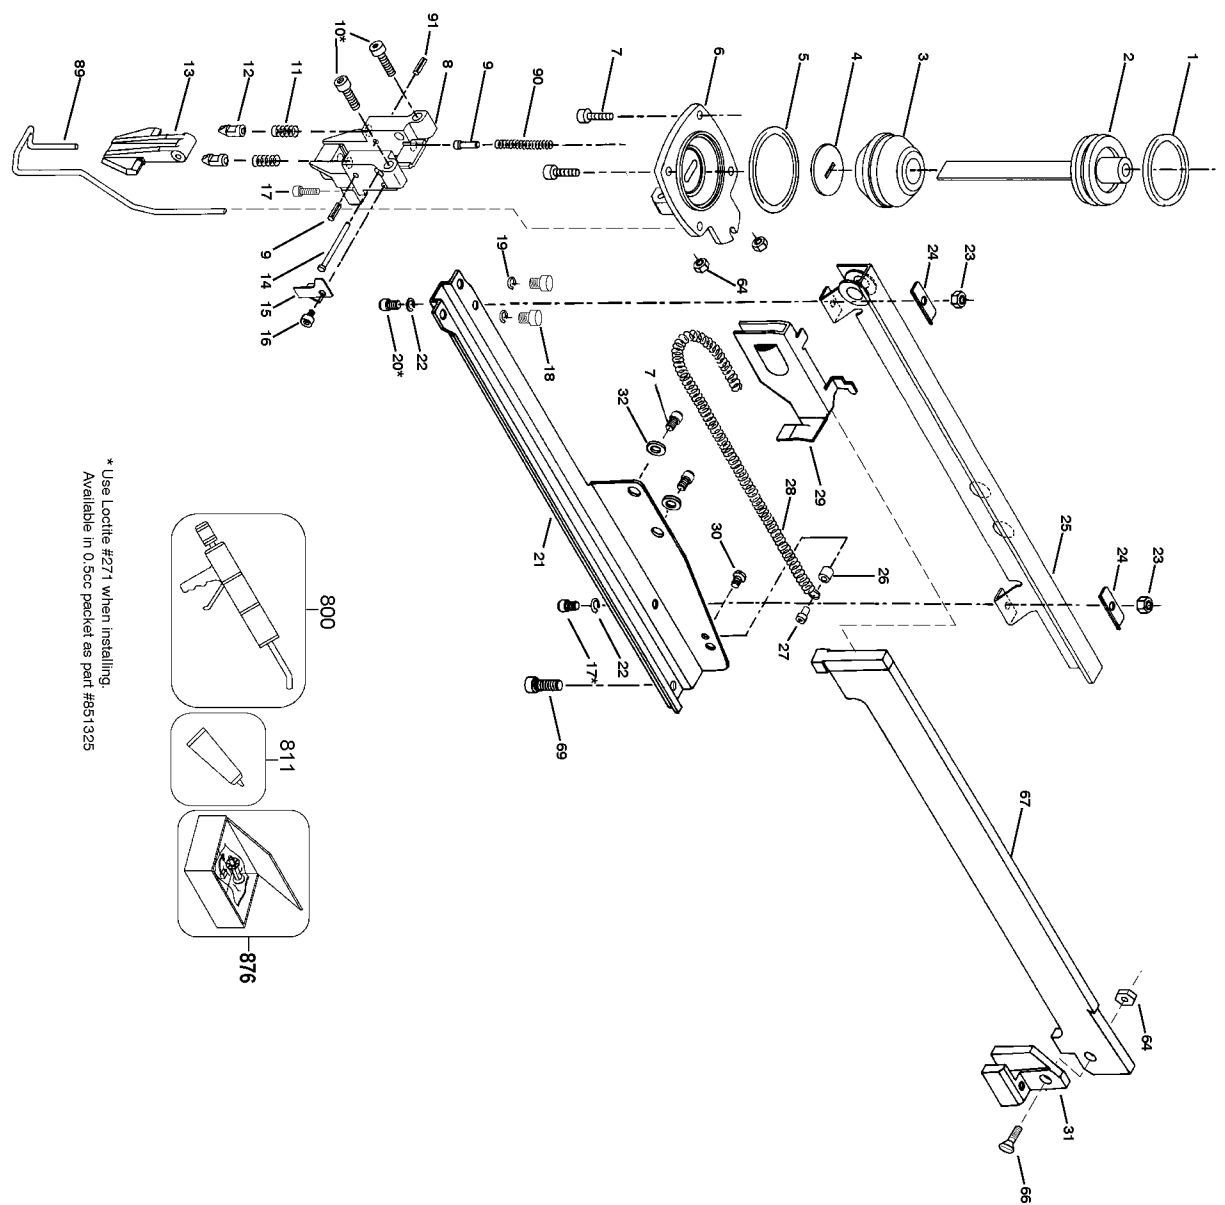

T40BEA

PNEUMATIC STAPLER

*Use Loctite #271 when installing.
Available in O.Soc packet as part #951325

Parts List for T40BEA Type 0

Item Number	Part Number	Description	Qty Required
1	851547	O-RING-1.327X.138	1
2	000000-00	No Longer Available	1
3	N50085	BUMPER	1
4	000000-00	No Longer Available	1
5	851483-S	O-RING	1
6	000000-00	No Longer Available	1
7	MSC5080-20	SCREW-SOC HD. CAP M5	10
8	000000-00	No Longer Available	1
9	9042	PIN	2
10	102755	SCREW-SHCS-M5X0.80X3	2
11	000000-00	No Longer Available	2
12	000000-00	No Longer Available	2
13	000000-00	No Longer Available	1
14	000000-00	No Longer Available	1
15	000000-00	No Longer Available	1
16	MSC4070-5	SCREW-SHCS-M4X0.70X5	1
17	MSC4070-10	SCREW-SHCS-M4X0.70X1	1
18	MSC5080-10	SCREW-SHCS-M5X0.80X1	2
19	MLW5	WASHER-HSLW M5	2
21	000000-00	No Longer Available	1
22	LW8	WASHER-#8 LOCK	2
23	MHE4070-100	ELASTIC STOP NUT-M4	2
24	000000-00	No Longer Available	2
25	000000-00	No Longer Available	1
26	000000-00	No Longer Available	1
27	000000-00	No Longer Available	1
28	000000-00	No Longer Available	1

Parts List for T40BEA Type 0

Item Number	Part Number	Description	Qty Required
29	000000-00	No Longer Available	1
30	MMP3050-12	SCREW-PANHDS-M3X0.50	1
31	000000-00	No Longer Available	1
32	T50118	WASHER-PLAIN	2
33	N70151	CYLINDER SEAL	1
34	000000-00	No Longer Available	1
35	N50034	CHECK SEAL	1
36	850605	O-RING-1.925X.103-NB	1
37	850683	O-RING-2.425X.103	1
38	N50015-S	BOSTITCH RING	1
39	000000-00	No Longer Available	1
40	113219	LABEL	1
41	000000-00	No Longer Available	1
42	102549	PIN-SPECIAL SPIROL M	3
43	MPP030020	PIN-SPIRAL M3X20MM	1
44	850235	O-RING-1.487X.103	1
45	000000-00	No Longer Available	1
50	000000-00	No Longer Available	1
51	N50013	SEAL- CYLINDER CAP	1
52	N50088	PISTON STOP	1
53	854015	COMPRESSION SPRING	1
54	MRG034826	O-RING-1.370X.102	1
55	000000-00	No Longer Available	1
56	851548	O-RING	2
57	86459	O-RING	1
58	851554	O-RING-.703X.103	1
59	T55092	ROCKER-TRIGGER	1