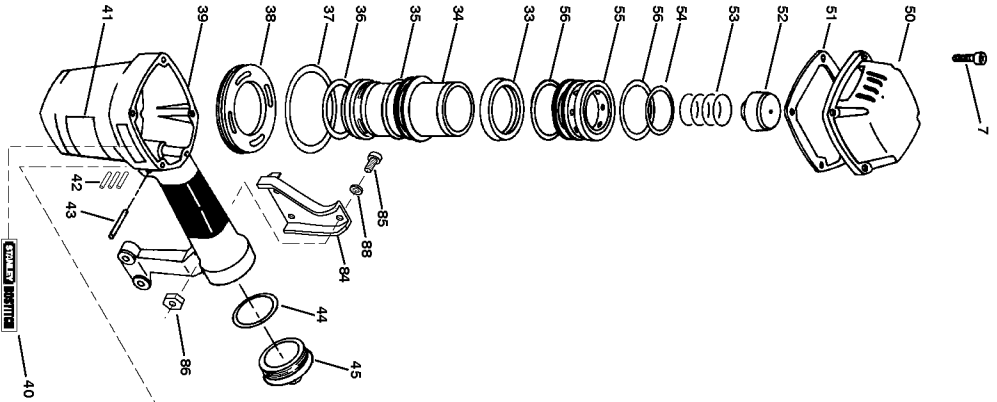

T40BEA

PNEUMATIC STAPLER

*Use Loctite #271 when installing.
Available in O.Soc packet as part #951325

Parts List for T40BEA Type 0

Item Number	Part Number	Description	Qty Required
1	851547	O-RING-1.327X.138	1
2	000000-00	No Longer Available	1
3	N50085	BUMPER	1
4	000000-00	No Longer Available	1
5	851483-S	O-RING	1
6	000000-00	No Longer Available	1
7	MSC5080-20	SCREW-SOC HD. CAP M5	10
8	000000-00	No Longer Available	1
9	9042	PIN	2
10	102755	SCREW-SHCS-M5X0.80X3	2
11	000000-00	No Longer Available	2
12	000000-00	No Longer Available	2
13	000000-00	No Longer Available	1
14	000000-00	No Longer Available	1
15	000000-00	No Longer Available	1
16	MSC4070-5	SCREW-SHCS-M4X0.70X5	1
17	MSC4070-10	SCREW-SHCS-M4X0.70X1	1
18	MSC5080-10	SCREW-SHCS-M5X0.80X1	2
19	MLW5	WASHER-HSLW M5	2
21	000000-00	No Longer Available	1
22	LW8	WASHER-#8 LOCK	2
23	MHE4070-100	ELASTIC STOP NUT-M4	2
24	000000-00	No Longer Available	2
25	000000-00	No Longer Available	1
26	000000-00	No Longer Available	1
27	000000-00	No Longer Available	1
28	000000-00	No Longer Available	1

Parts List for T40BEA Type 0

Item Number	Part Number	Description	Qty Required
29	000000-00	No Longer Available	1
30	MMP3050-12	SCREW-PANHDS-M3X0.50	1
31	000000-00	No Longer Available	1
32	T50118	WASHER-PLAIN	2
33	N70151	CYLINDER SEAL	1
34	000000-00	No Longer Available	1
35	N50034	CHECK SEAL	1
36	850605	O-RING-1.925X.103-NB	1
37	850683	O-RING-2.425X.103	1
38	N50015-S	BOSTITCH RING	1
39	000000-00	No Longer Available	1
40	113219	LABEL	1
41	000000-00	No Longer Available	1
42	102549	PIN-SPECIAL SPIROL M	3
43	MPP030020	PIN-SPIRAL M3X20MM	1
44	850235	O-RING-1.487X.103	1
45	000000-00	No Longer Available	1
50	000000-00	No Longer Available	1
51	N50013	SEAL- CYLINDER CAP	1
52	N50088	PISTON STOP	1
53	854015	COMPRESSION SPRING	1
54	MRG034826	O-RING-1.370X.102	1
55	000000-00	No Longer Available	1
56	851548	O-RING	2
57	86459	O-RING	1
58	851554	O-RING-.703X.103	1
59	T55092	ROCKER-TRIGGER	1