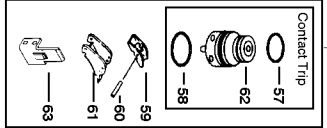

T40BEA

PNEUMATIC STAPLER

*Use Loctite #271 when installing.
Available in O.Soc packet as part #951325

Parts List for T40BEA Type 0

Item Number	Part Number	Description	Qty Required
1	851547	O-RING-1.327X.138	1
2	000000-00	No Longer Available	1
3	N50085	BUMPER	1
4	000000-00	No Longer Available	1
5	851483-S	O-RING	1
6	000000-00	No Longer Available	1
7	MSC5080-20	SCREW-SOC HD. CAP M5	10
8	000000-00	No Longer Available	1
9	9042	PIN	2
10	102755	SCREW-SHCS-M5X0.80X3	2
11	000000-00	No Longer Available	2
12	000000-00	No Longer Available	2
13	000000-00	No Longer Available	1
14	000000-00	No Longer Available	1
15	000000-00	No Longer Available	1
16	MSC4070-5	SCREW-SHCS-M4X0.70X5	1
17	MSC4070-10	SCREW-SHCS-M4X0.70X1	1
18	MSC5080-10	SCREW-SHCS-M5X0.80X1	2
19	MLW5	WASHER-HSLW M5	2
21	000000-00	No Longer Available	1
22	LW8	WASHER-#8 LOCK	2
23	MHE4070-100	ELASTIC STOP NUT-M4	2
24	000000-00	No Longer Available	2
25	000000-00	No Longer Available	1
26	000000-00	No Longer Available	1
27	000000-00	No Longer Available	1
28	000000-00	No Longer Available	1

Parts List for T40BEA Type 0

Item Number	Part Number	Description	Qty Required
29	000000-00	No Longer Available	1
30	MMP3050-12	SCREW-PANHDS-M3X0.50	1
31	000000-00	No Longer Available	1
32	T50118	WASHER-PLAIN	2
33	N70151	CYLINDER SEAL	1
34	000000-00	No Longer Available	1
35	N50034	CHECK SEAL	1
36	850605	O-RING-1.925X.103-NB	1
37	850683	O-RING-2.425X.103	1
38	N50015-S	BOSTITCH RING	1
39	000000-00	No Longer Available	1
40	113219	LABEL	1
41	000000-00	No Longer Available	1
42	102549	PIN-SPECIAL SPIROL M	3
43	MPP030020	PIN-SPIRAL M3X20MM	1
44	850235	O-RING-1.487X.103	1
45	000000-00	No Longer Available	1
50	000000-00	No Longer Available	1
51	N50013	SEAL- CYLINDER CAP	1
52	N50088	PISTON STOP	1
53	854015	COMPRESSION SPRING	1
54	MRG034826	O-RING-1.370X.102	1
55	000000-00	No Longer Available	1
56	851548	O-RING	2
57	86459	O-RING	1
58	851554	O-RING-.703X.103	1
59	T55092	ROCKER-TRIGGER	1