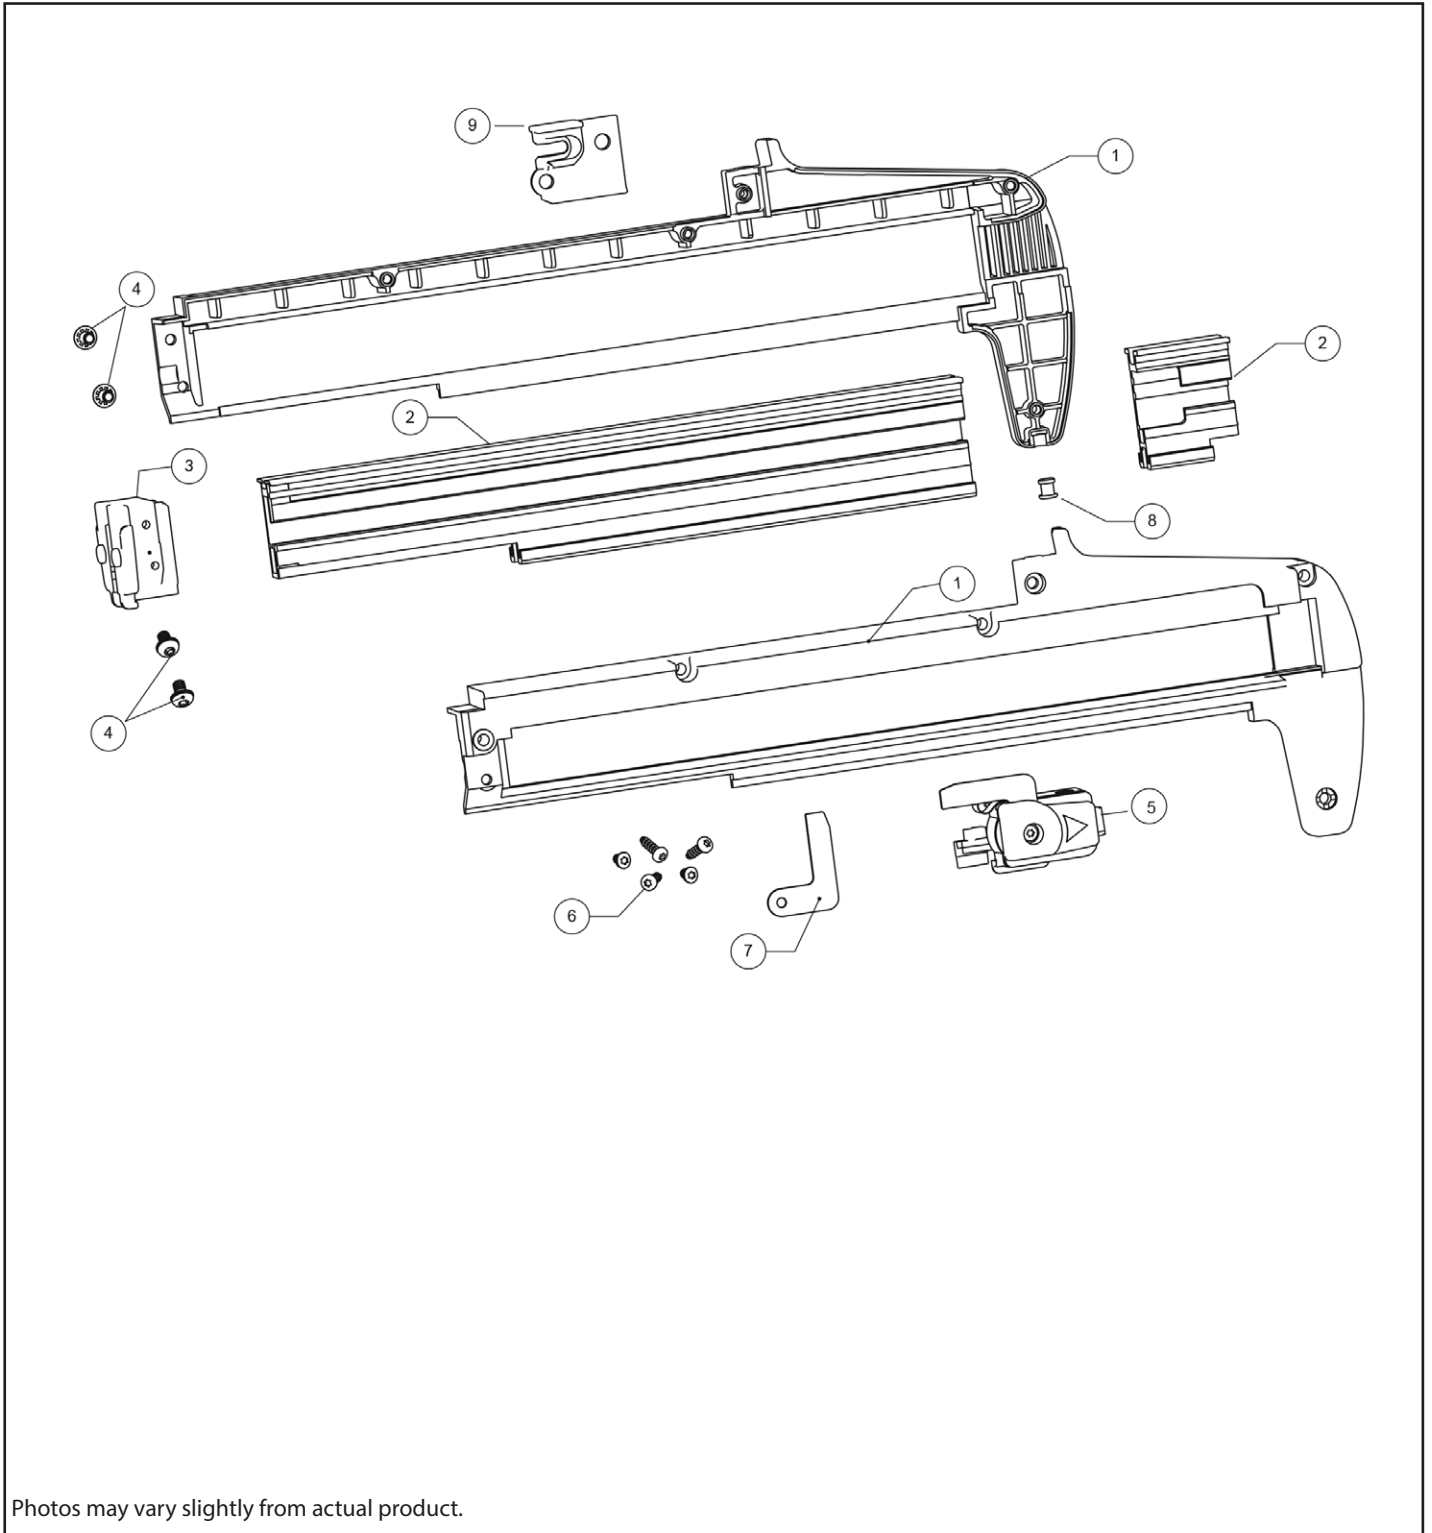

T3 MAGAZINE ASSEMBLY SCHEMATIC

ORDER BY FAX OR EMAIL

f: 800-529-8680 e: spcustomer.service@itwserviceparts.com

T3 MAGAZINE ASSEMBLY PARTS LIST

KEY	PART NO.	DESCRIPTION
1	B0203	MAGAZINE LEFT & RIGHT HALF
2	B0204	FRONT & REAR RAILS
3	B0213A	SHEAR BLOCK & SCREW
4	B0206	CONNECTION BLOCK/SHEAR BLOCK SCREWS (PKG QTY 4) M4
5	B0207	FOLLOWER ASSY. W/CONSTANT FORCE SPRING
6	B0208	MAGAZINE SCREWS (PKG QTY 5)
7	B0147	LOCKOUT BRACKET
8	B0102	WEAR PAD, FOOT
9	B0215	MAGAZINE LATCH BRACKET
—	B0234	T3 EASY RELEASE MAGAZINE ASSEMBLY INCLUDES: MAGAZINE HALVES, SHEAR BLOCK KIT, FOLLOWER ASSEMBLY, FRONT RAIL, REAR RAIL, SCREWS, LATCH BRACKET