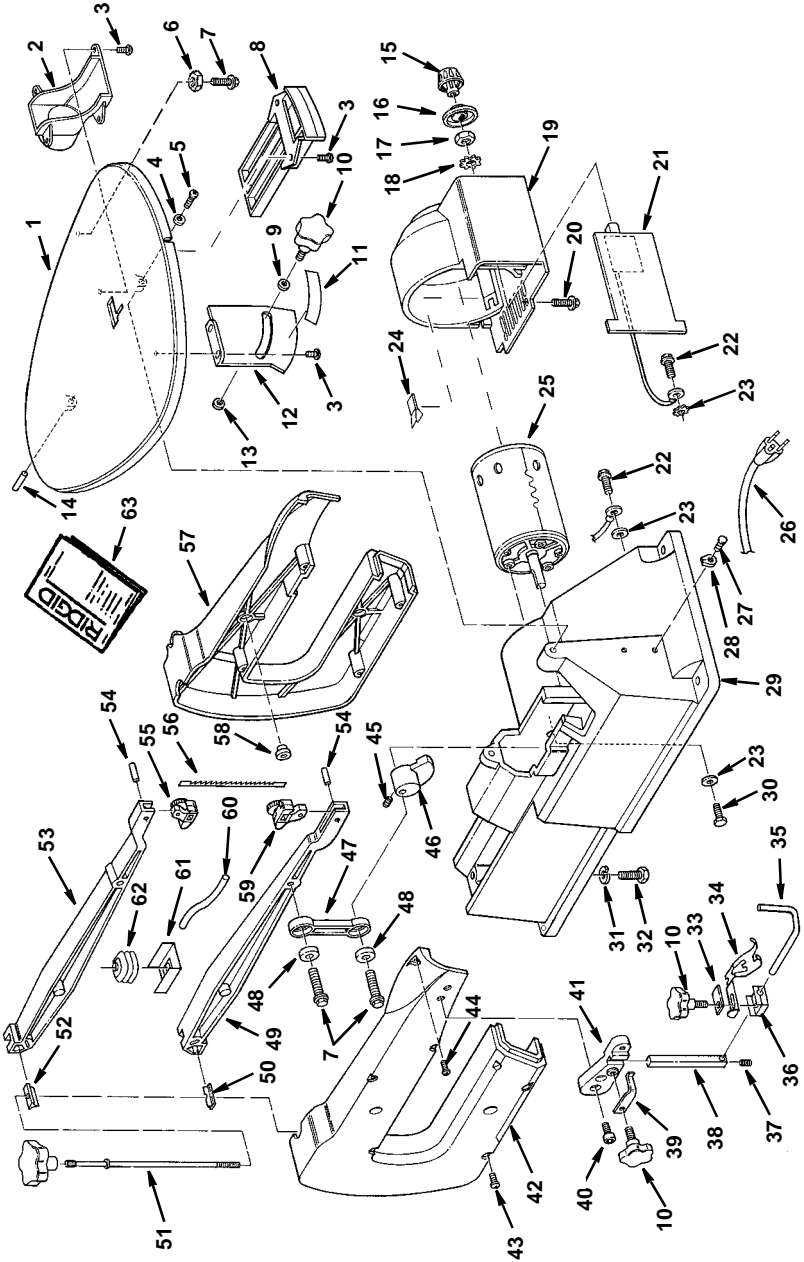

## Parts List for RIDGID 16" Variable Speed Scroll Saw Model No. SS16501

Always Order By Part Number-Not By Key Number

Key No.	Part No.	Description
1	828448	Table
2	826257	Chute Sawdust
3	816333-2	Screw Pan Hd Ty "T" 10-32 x 3/8
4	821532	Washer Curved Spring
5	821521	Screw Hex Wash Shldr Ty "T" 1/4-20 x 1/2
6	805478	Nut Hex 1/4-20
7	815865-3	Screw Hex Ty "TT" 1/4-20 x 1-3/8
8	828178	Guide Drawer Asm
9	805552	Washer 17/64 x 5/8 x 1/16
10	826252	Knob Bevel
11	821510	Label Bevel Scale
12	826256	Scale Bevel
13	805552-12	Washer 17/64 x 3/4 x 7/64
14	60326	Pin Roll .219 x 3/4
15	826298	Knob On/Off
16	826299	Guard Finger
17	815335	Nut Hex Jam 3/8-32
18	140785-7	Lockwasher 3/8
19	826201	Housing Motor
20	822016	Screw Hex Washer Hd Ty "T" #10 x 5/8
21	826867	Board, Control
22	823168	Screw Hex Washer Hd Ty "T" 10-32x3/8 Green
23	114603	Lockwasher #10
24	823832	Spring U-Clip
25	823634	• Motor
26	823801-1	Cord w/Plug
27	809492	Screw Pan Hd Ty "T" 8-32 x 5/16
28	826057	Pointer
29	828440	Base
30	813094-1	Screw Hex Hd 10-32 x 7/8
31	140755-5	Lockwasher 1/4
32	805461-11	Screw Hex Hd 1/4-20 x 1-1/2

Key No.	Part No.	Description
33	823830-1	Support Plate
34	823827-1	Spring Hold Down
35	823806	Guard, Blade
36	823800-1	Clamp Hold Down
37	141669-15	Screw, Soc Set, 10-32 x 3/16
38	823828	Support Bar
39	826255	Plate Clip
40	141594-37	Screw Soc Hd Cap 1/4-20 x 3/8
41	826175	Support, Hold Down
42	826198	Housing Left
43	66072	Screw Pan Hd Ty "T" 8-32 x 1-3/8
44	809492-2	Screw Pan Hd Ty "T" 8-32 x 1/2
45	102570	Screw Soc Set 1/4-20 x 3/8
46	823802	Coupling Eccentric
47	826171	Link
48	815200	Bearing Ball
49	826277	Arm Lower
50	821529	Nut, Tension
51	826758	Knob, Tension
52	821530	Wedge, Tension
53	826278	Arm Upper
54	803422-157	Pin Roll 3/16 x 9/16
55	828442	Holder Blade Upper
56	816131-5	† Blade
57	826199	Housing Right
58	821416	Bearing Flanged
59	828445	Holder Blade Lower
60	823812	Hose
61	824646	Cover Bellows
62	823791-1	Bellows
63	SP6356	Owner's Manual